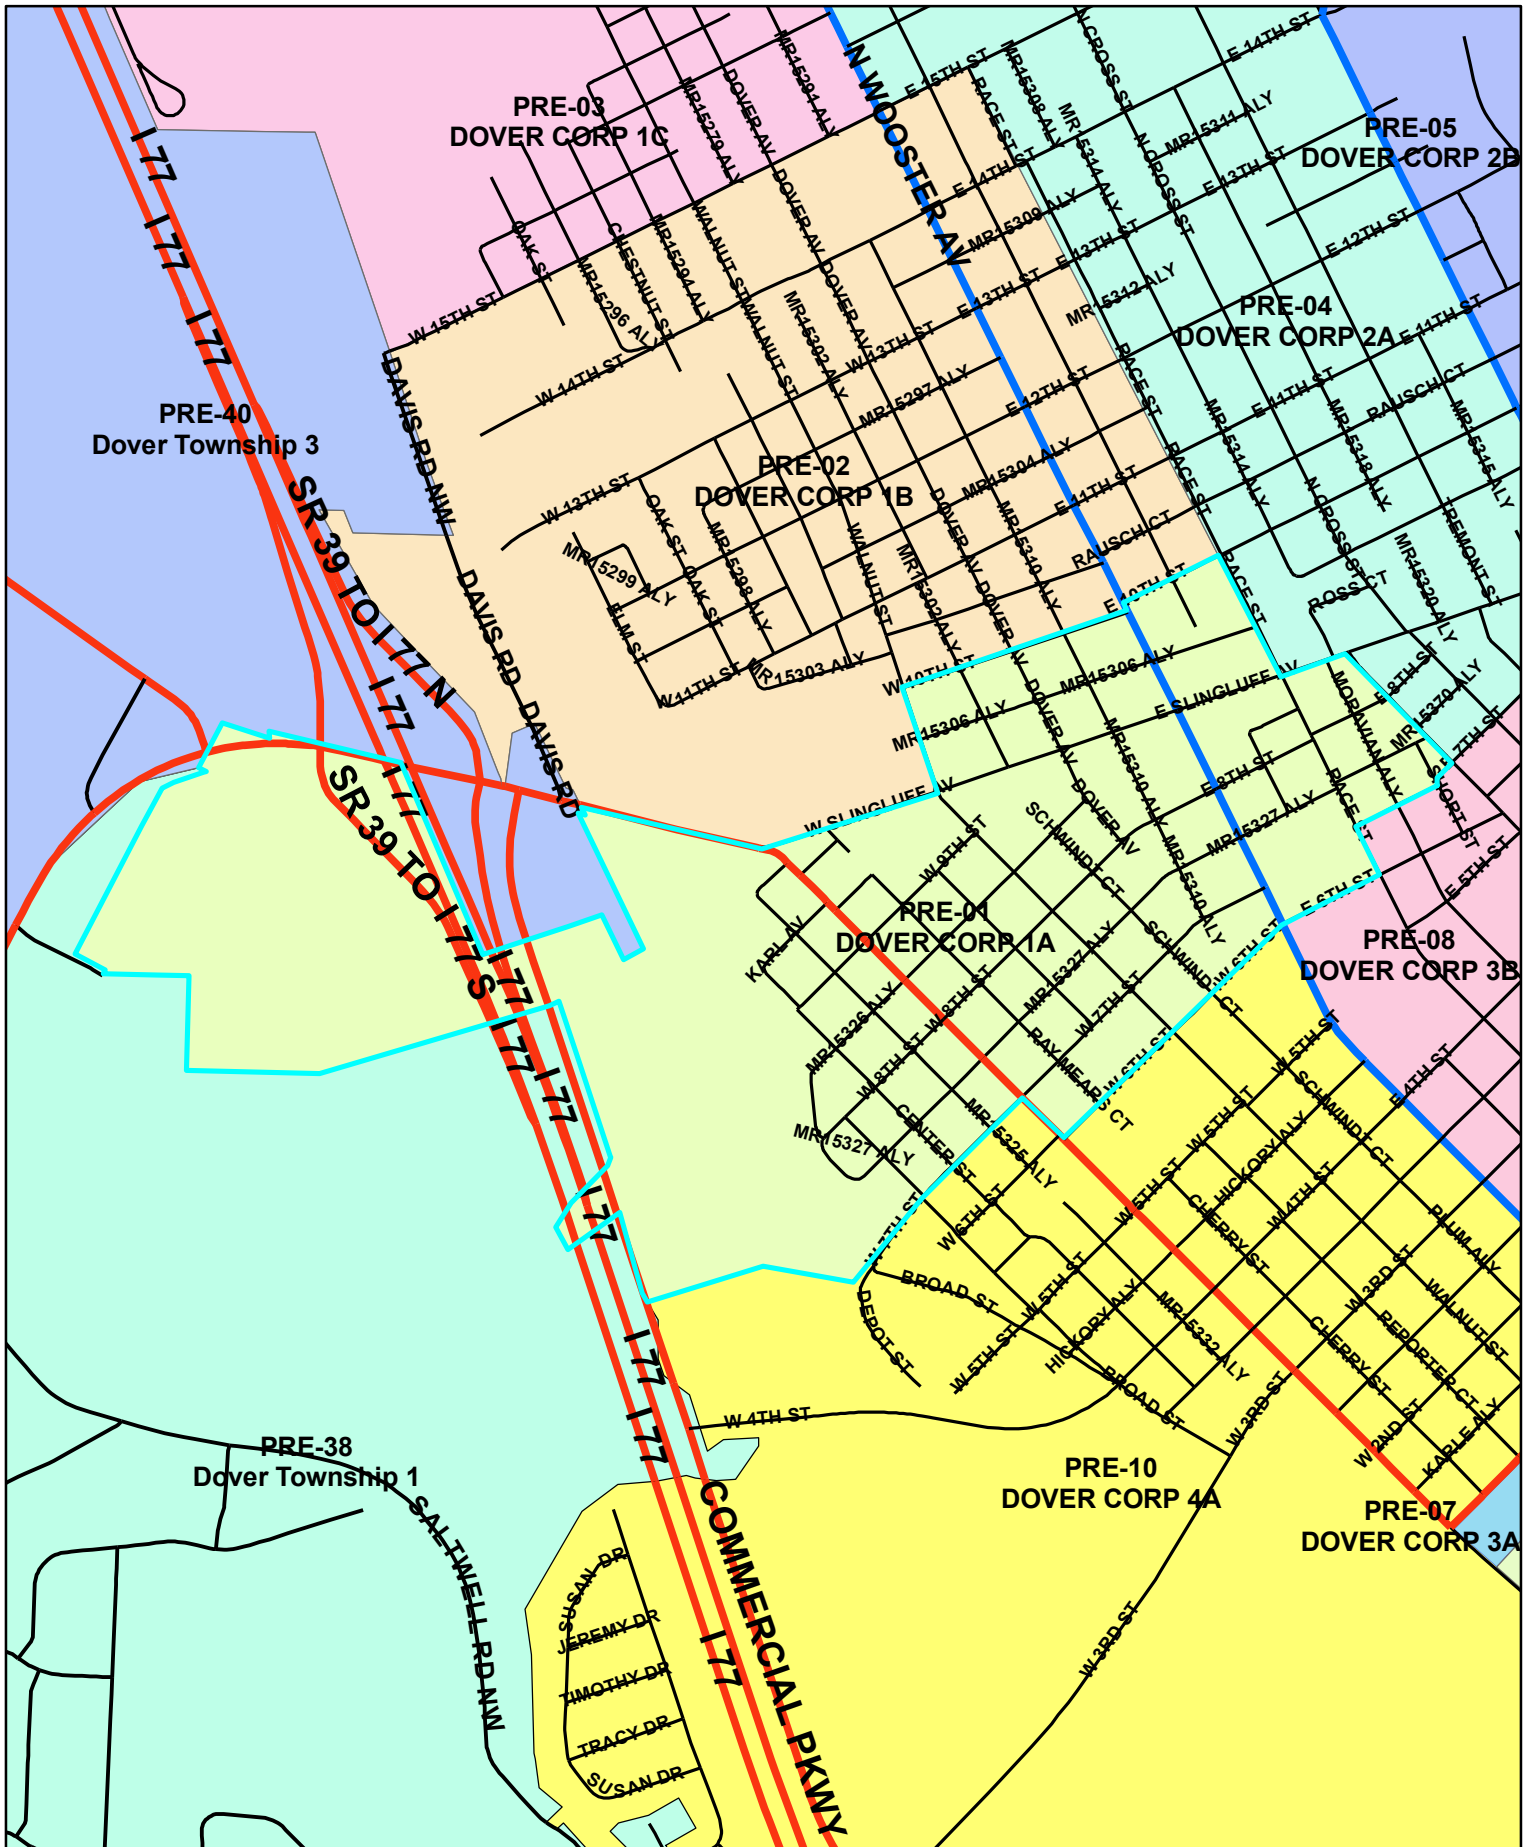

Tuscarawas Count Board of Elections 2010

Pre-1

Legend

STREET_CENTERLINES — <all other values> JURISDIC — C — M — P — S — T