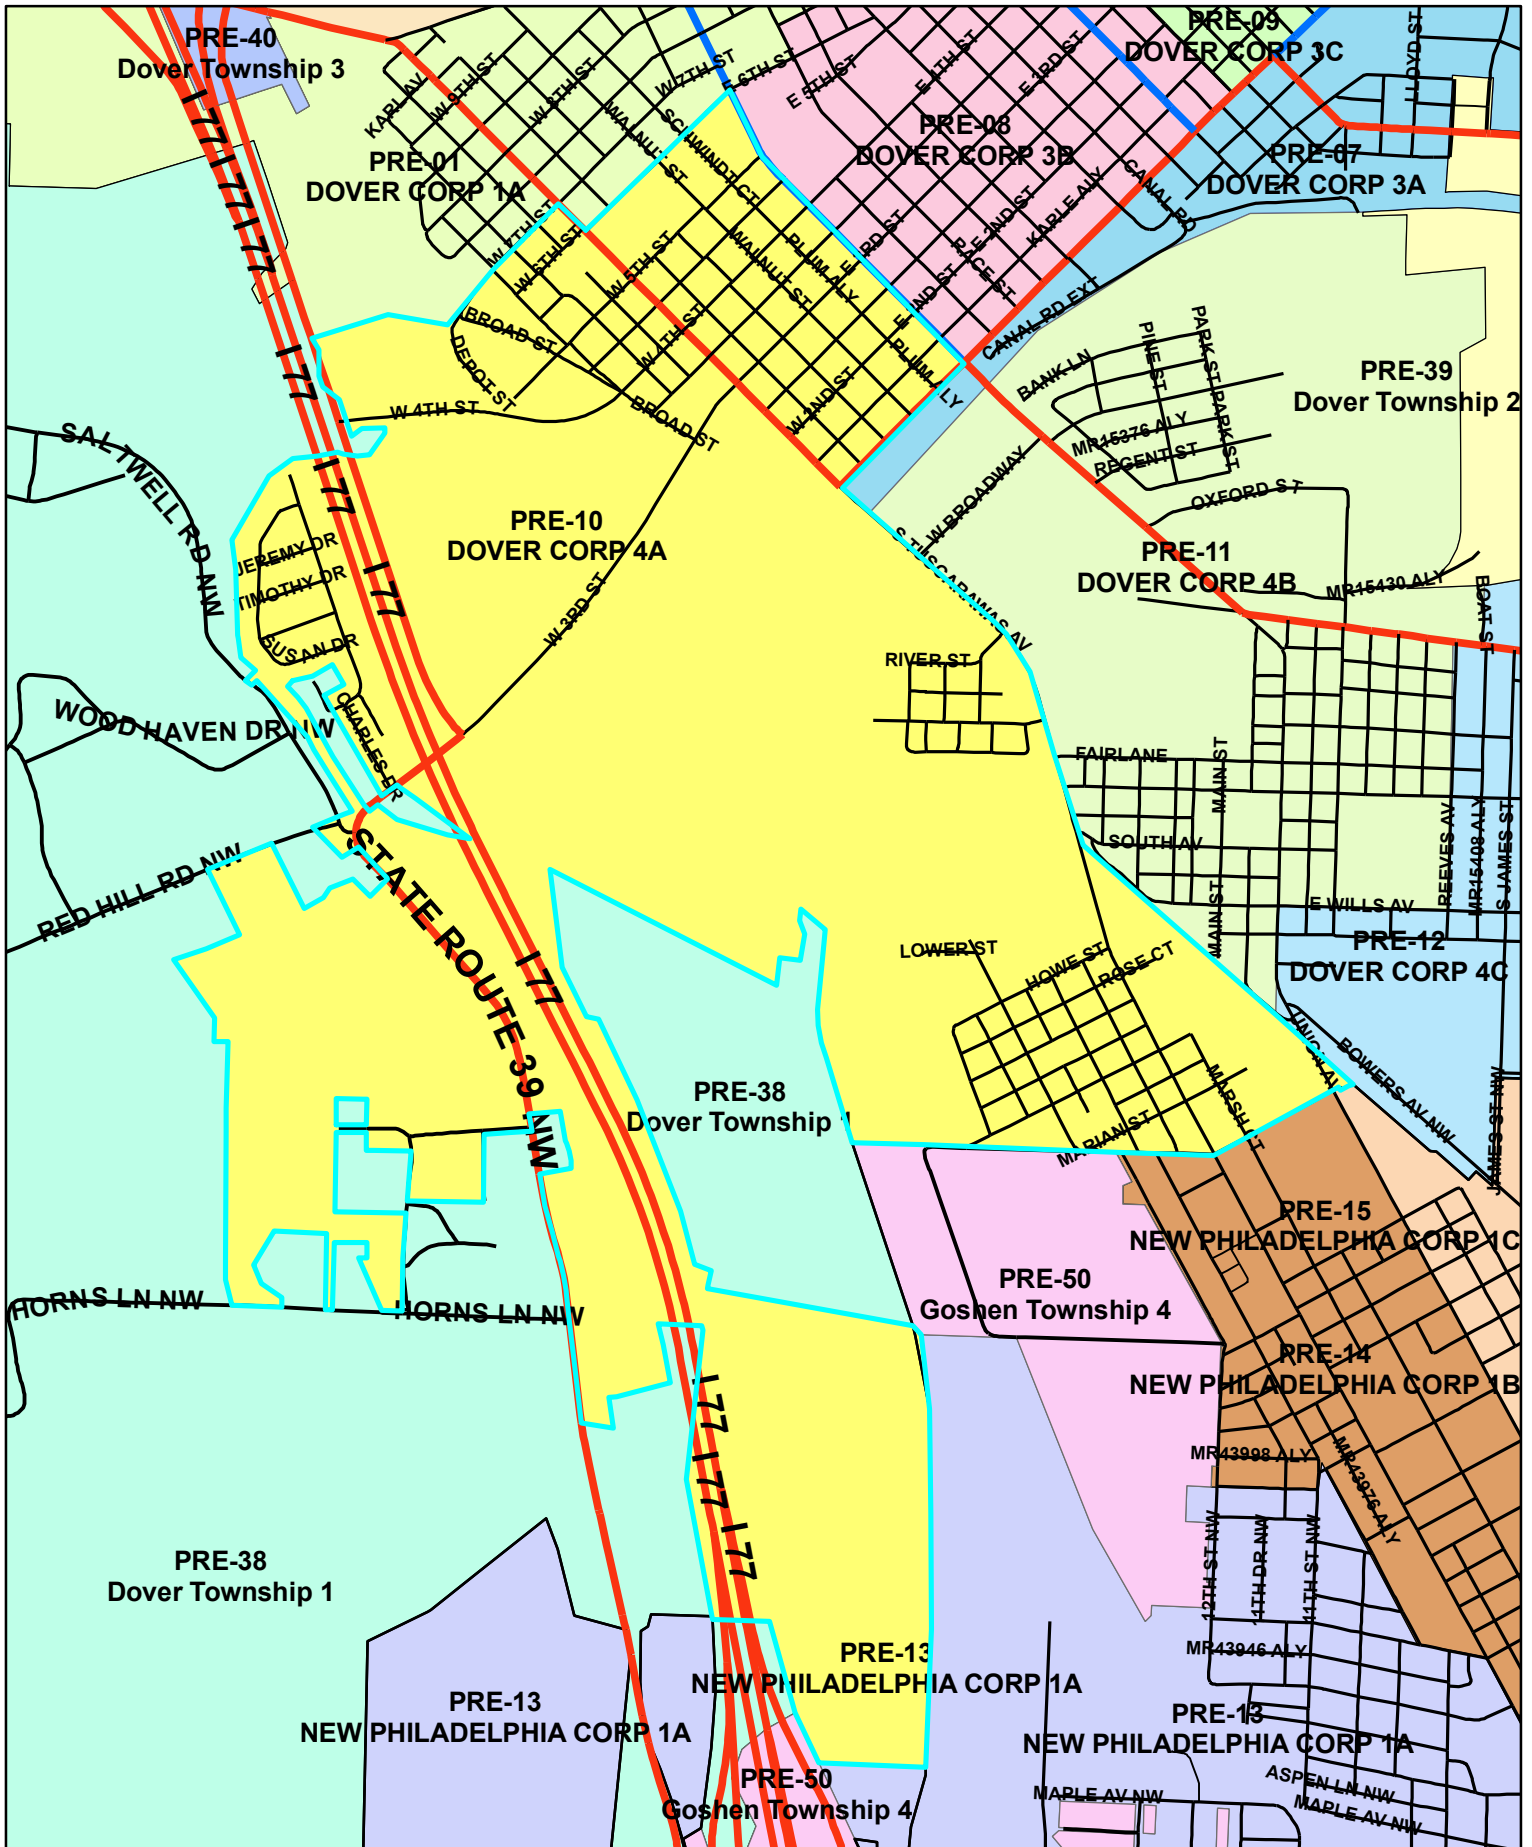

Tuscarawas County Board of Elections 2010

Pre-10

Legend

STREET_CENTERLINES — <all other values> JURISDIC — C — M — P — S — T