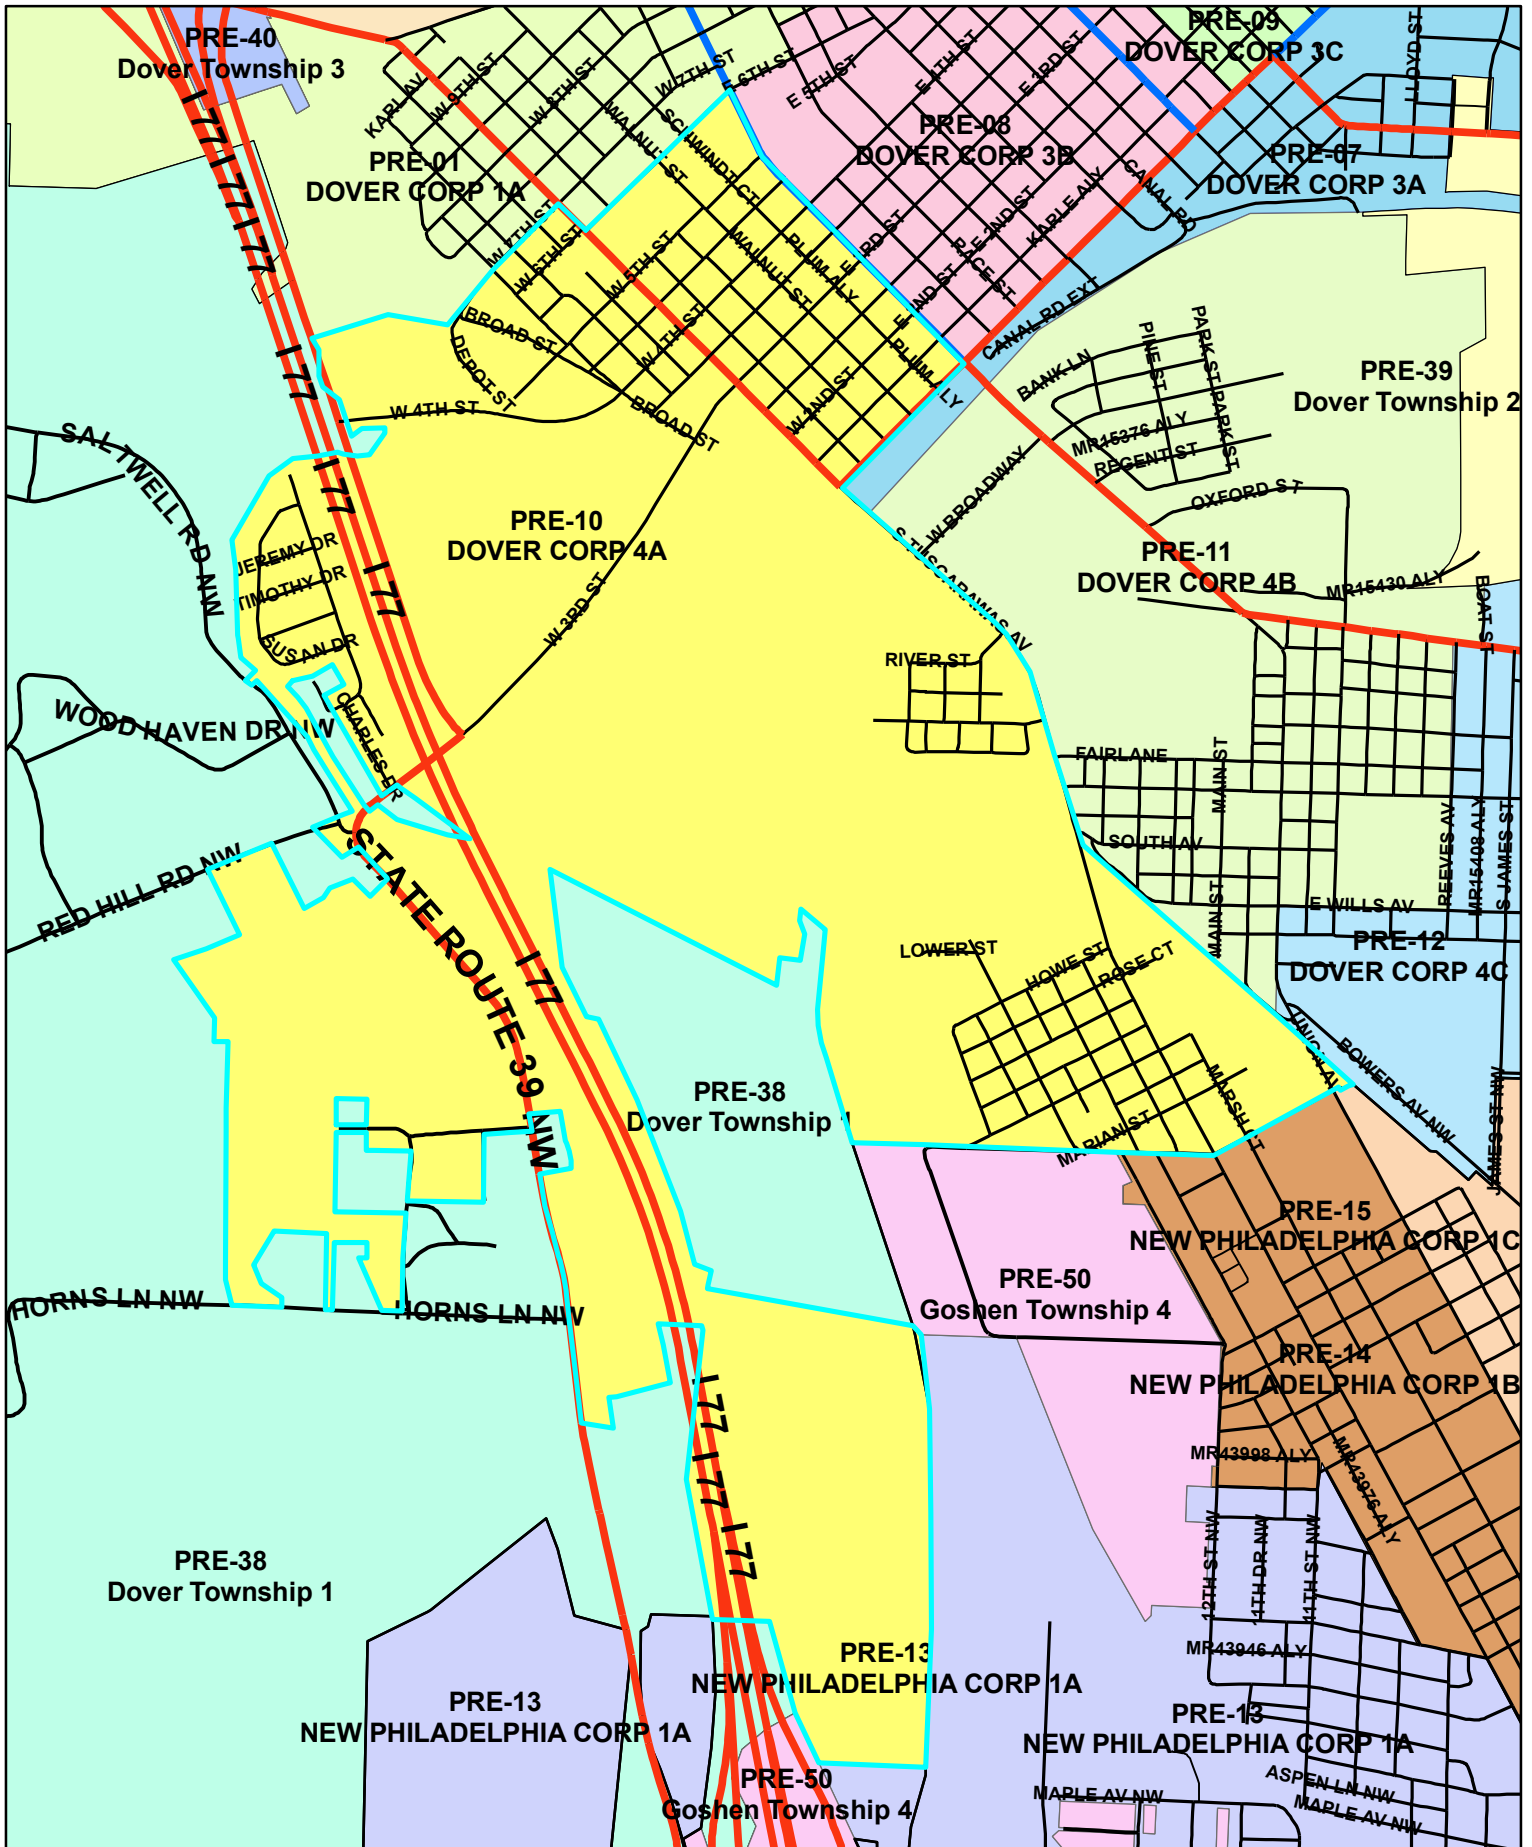

# Tuscarawas County Board of Elections 2010

## Pre-10

### Legend

STREET\_CENTERLINES — <all other values> JURISDIC — C — M — P — S — T