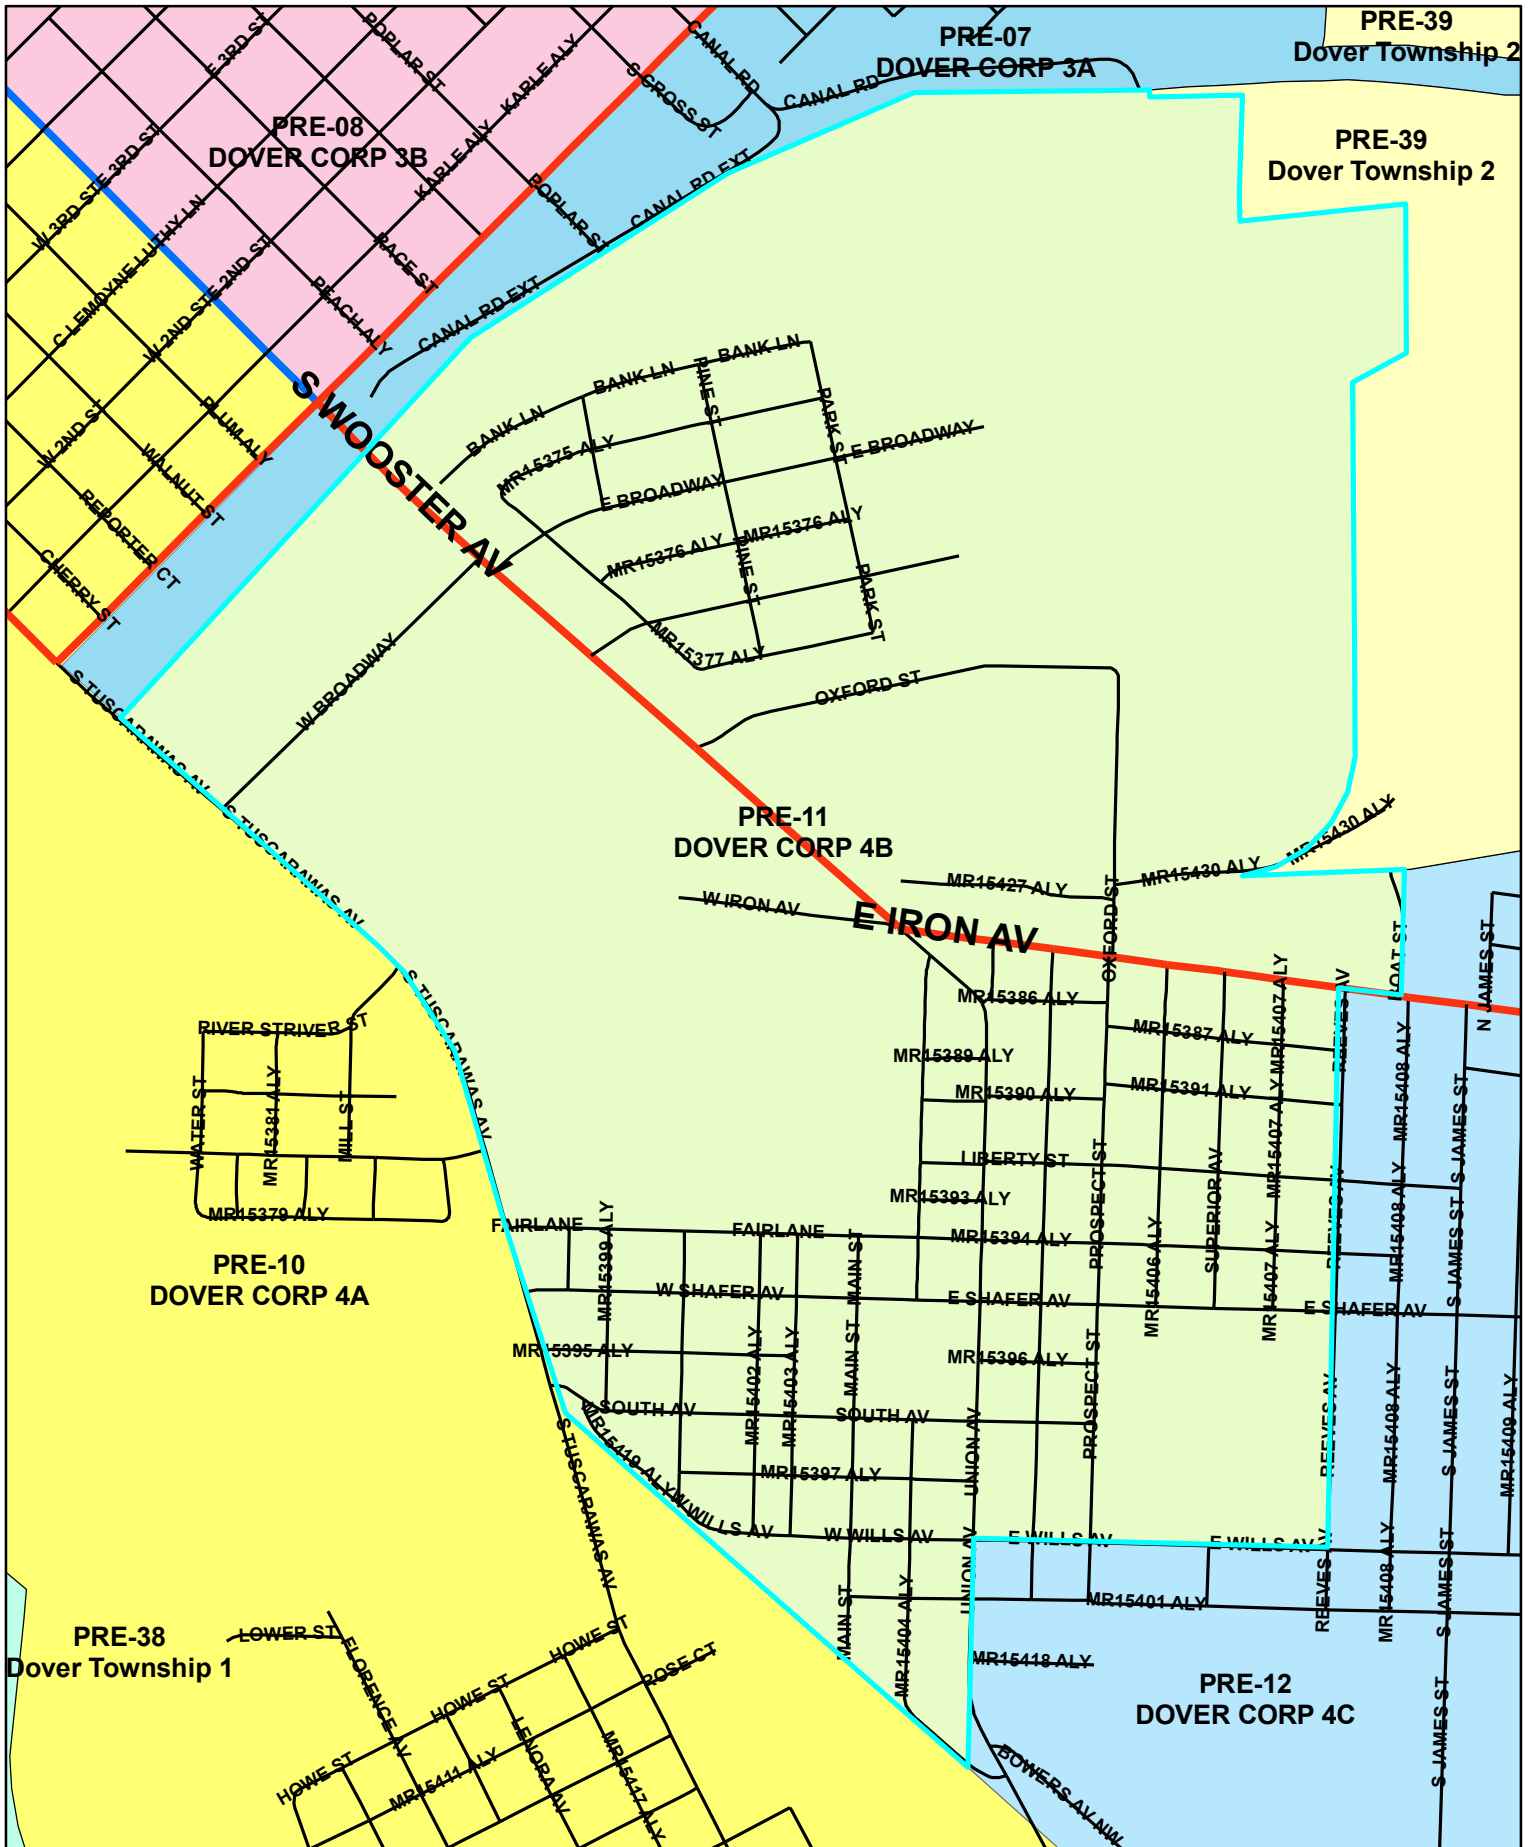

Tuscarawas County Board of Elections 2010

Pre-11

Legend

STREET_CENTERLINES — <all other values> JURISDIC — C — M — P — S — T