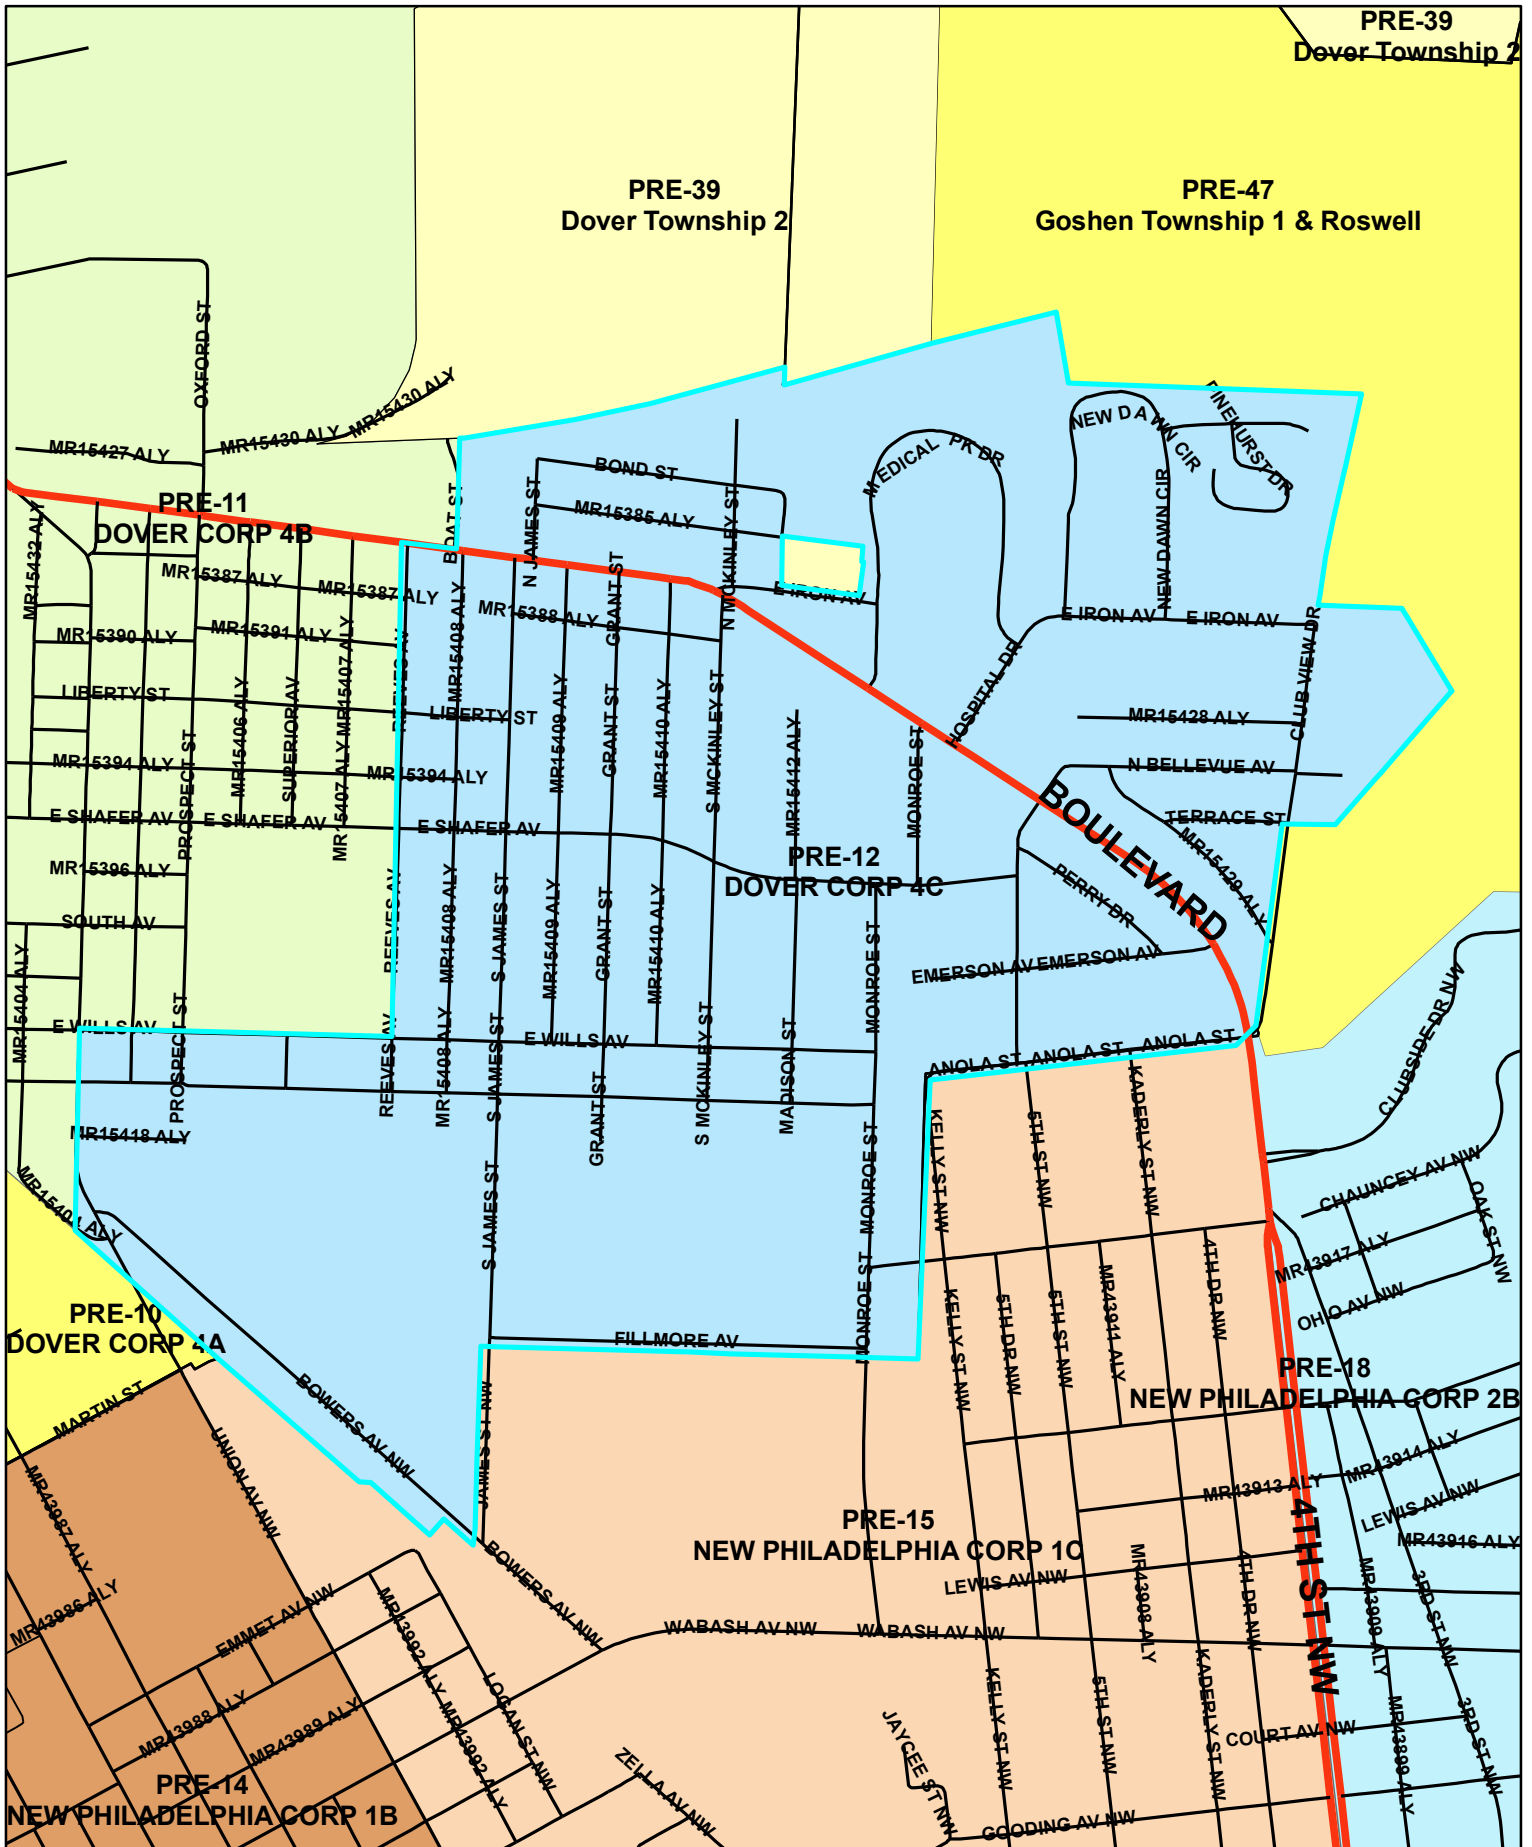

Tuscarawas Count Board of Elections 2010

Pre-12

Legend

STREET_CENTERLINES — <all other values> JURISDIC — C — M — P — S — T