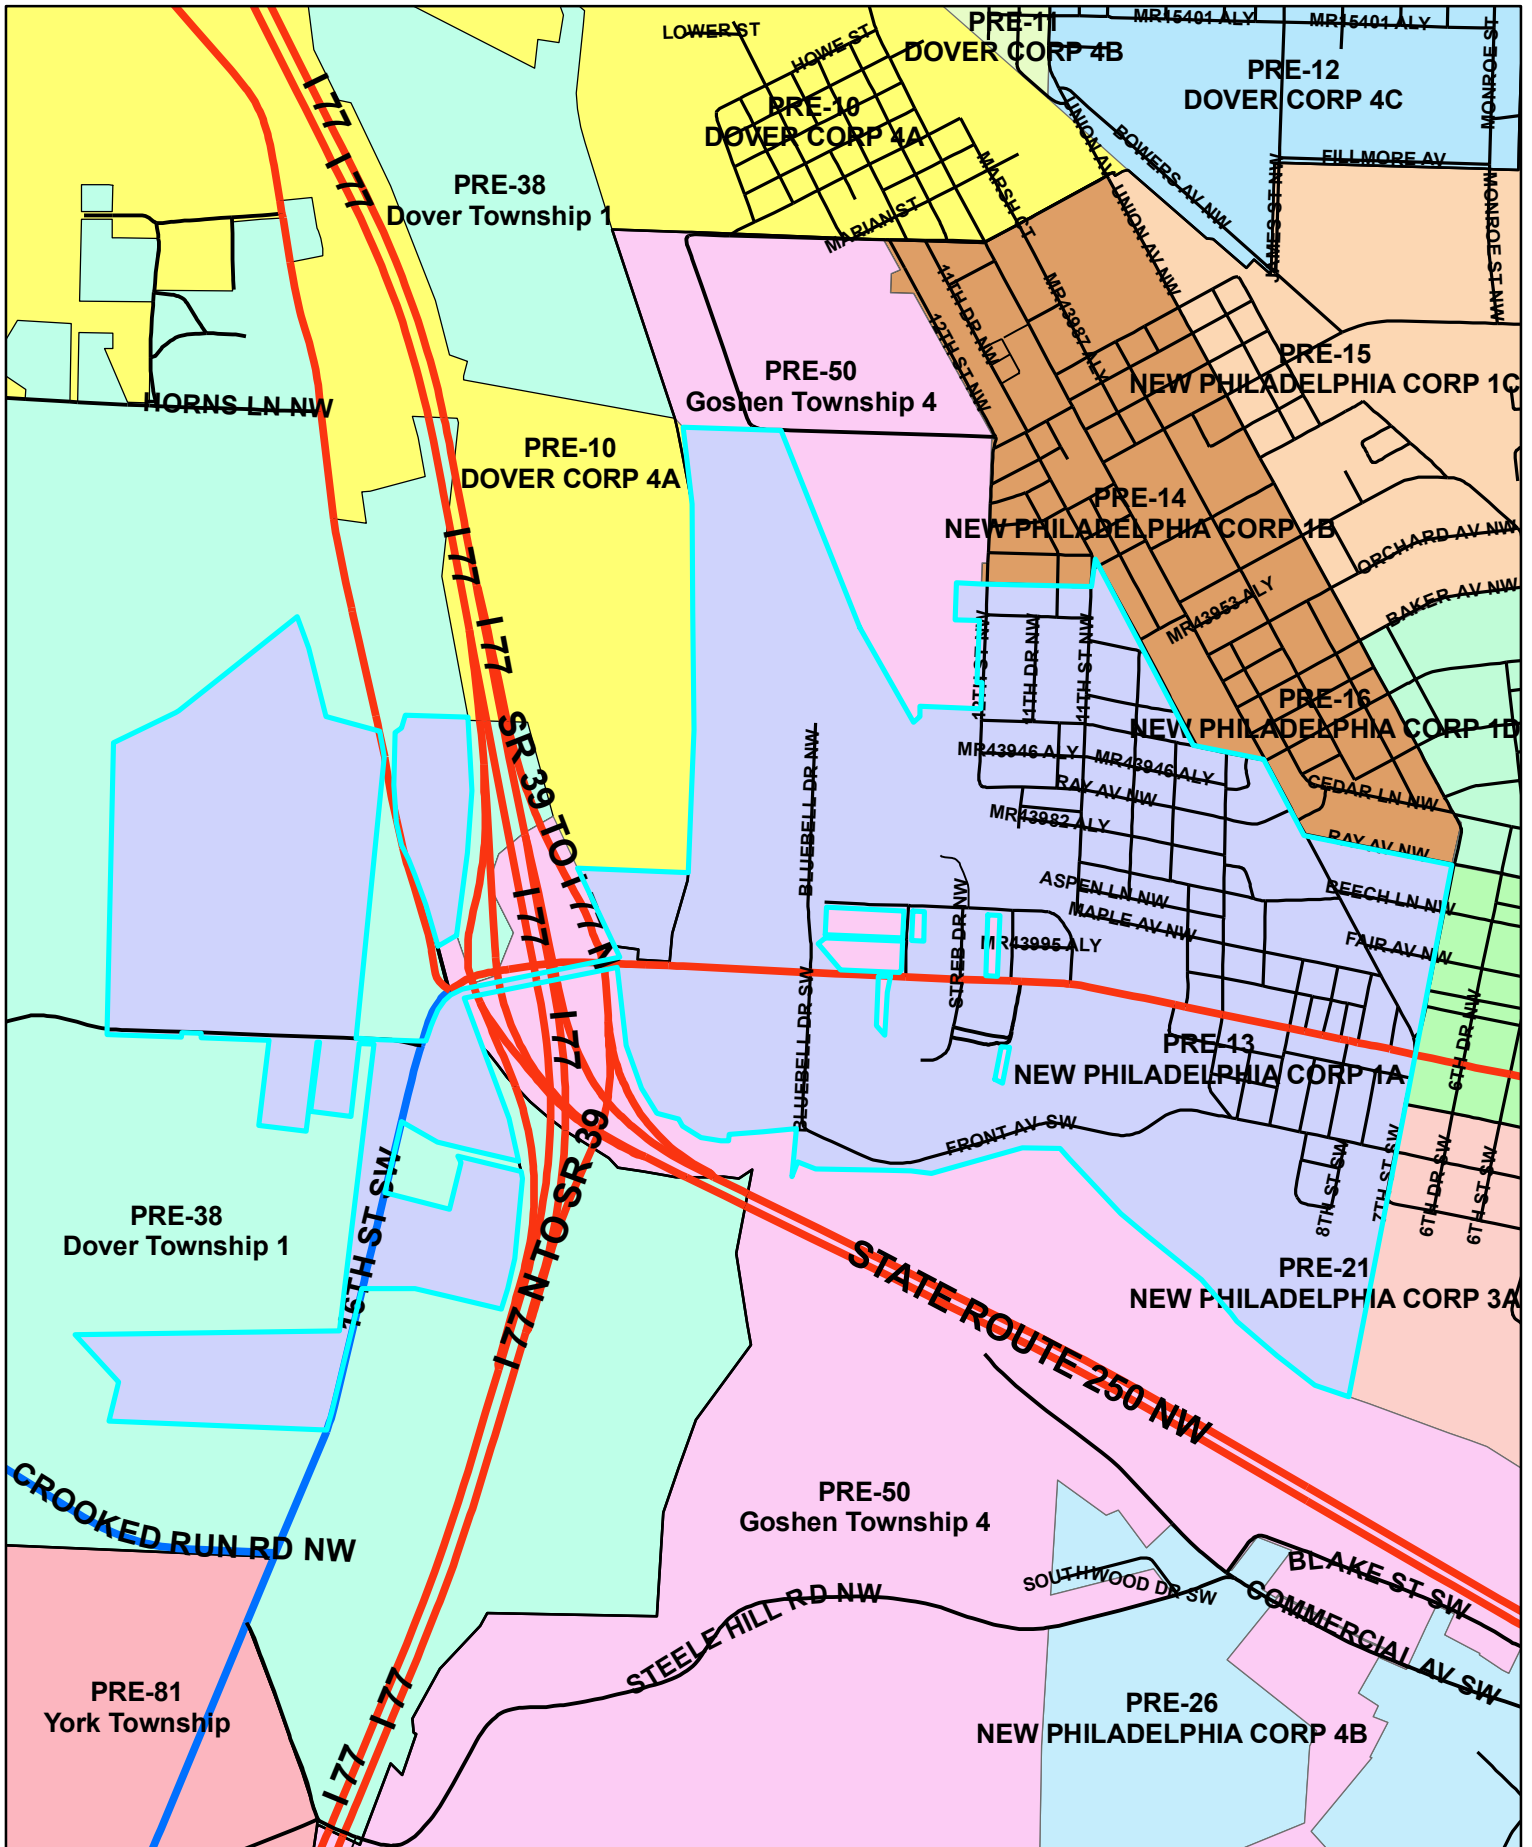

Tuscarawas Count Board of Elections 2010

Pre-13

Legend

STREET_CENTERLINES — <all other values> JURISDIC — C — M — P — S — T