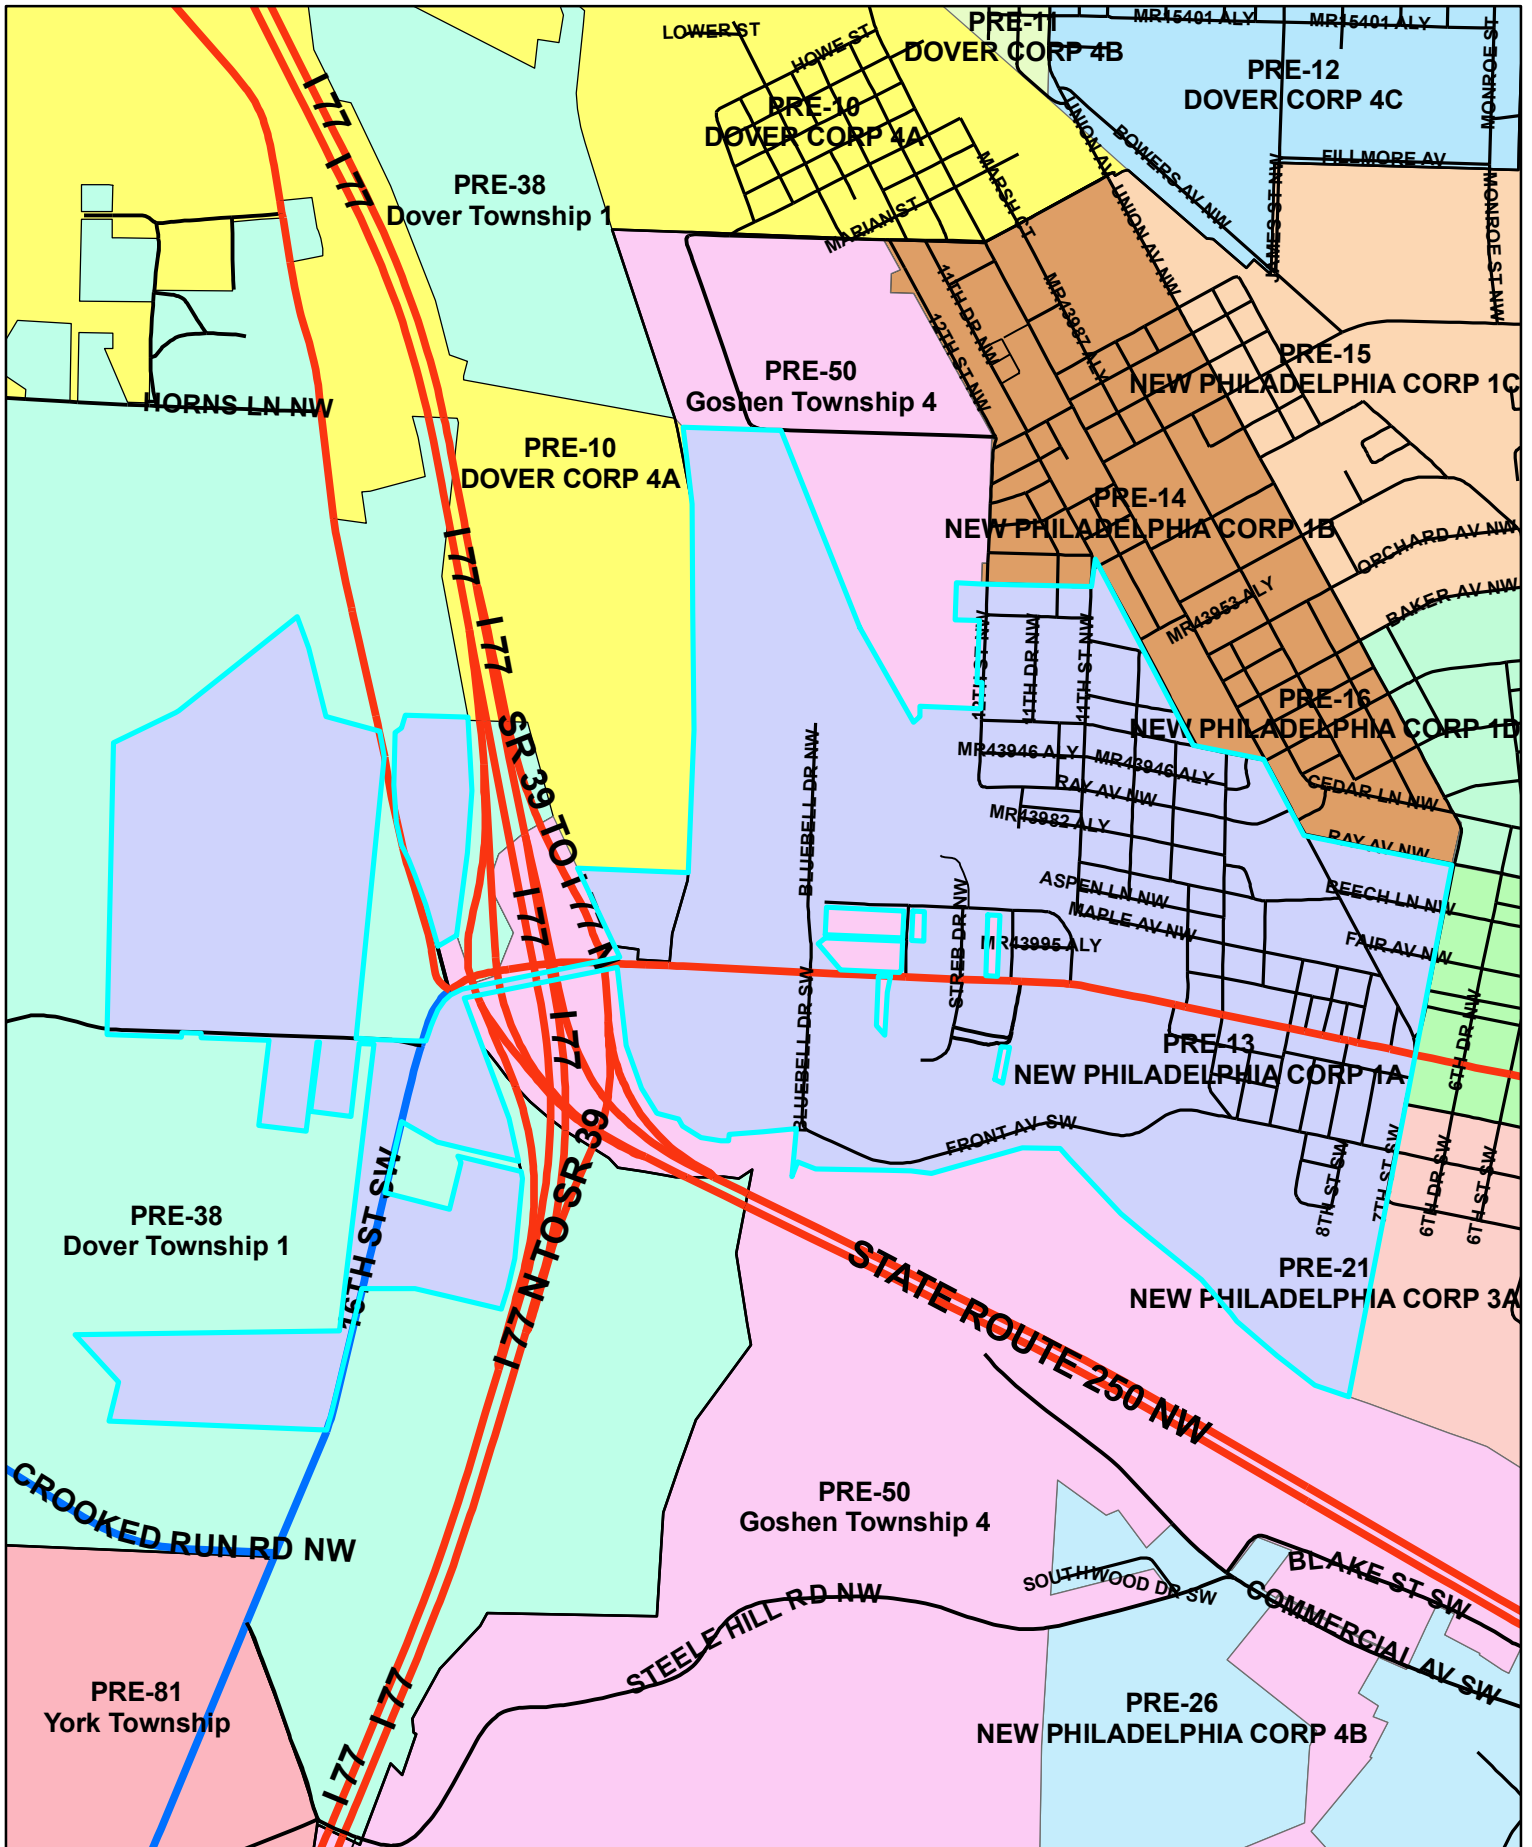

# Tuscarawas Count Board of Elections 2010

## Pre-13

### Legend

STREET\_CENTERLINES — <all other values> JURISDIC — C — M — P — S — T