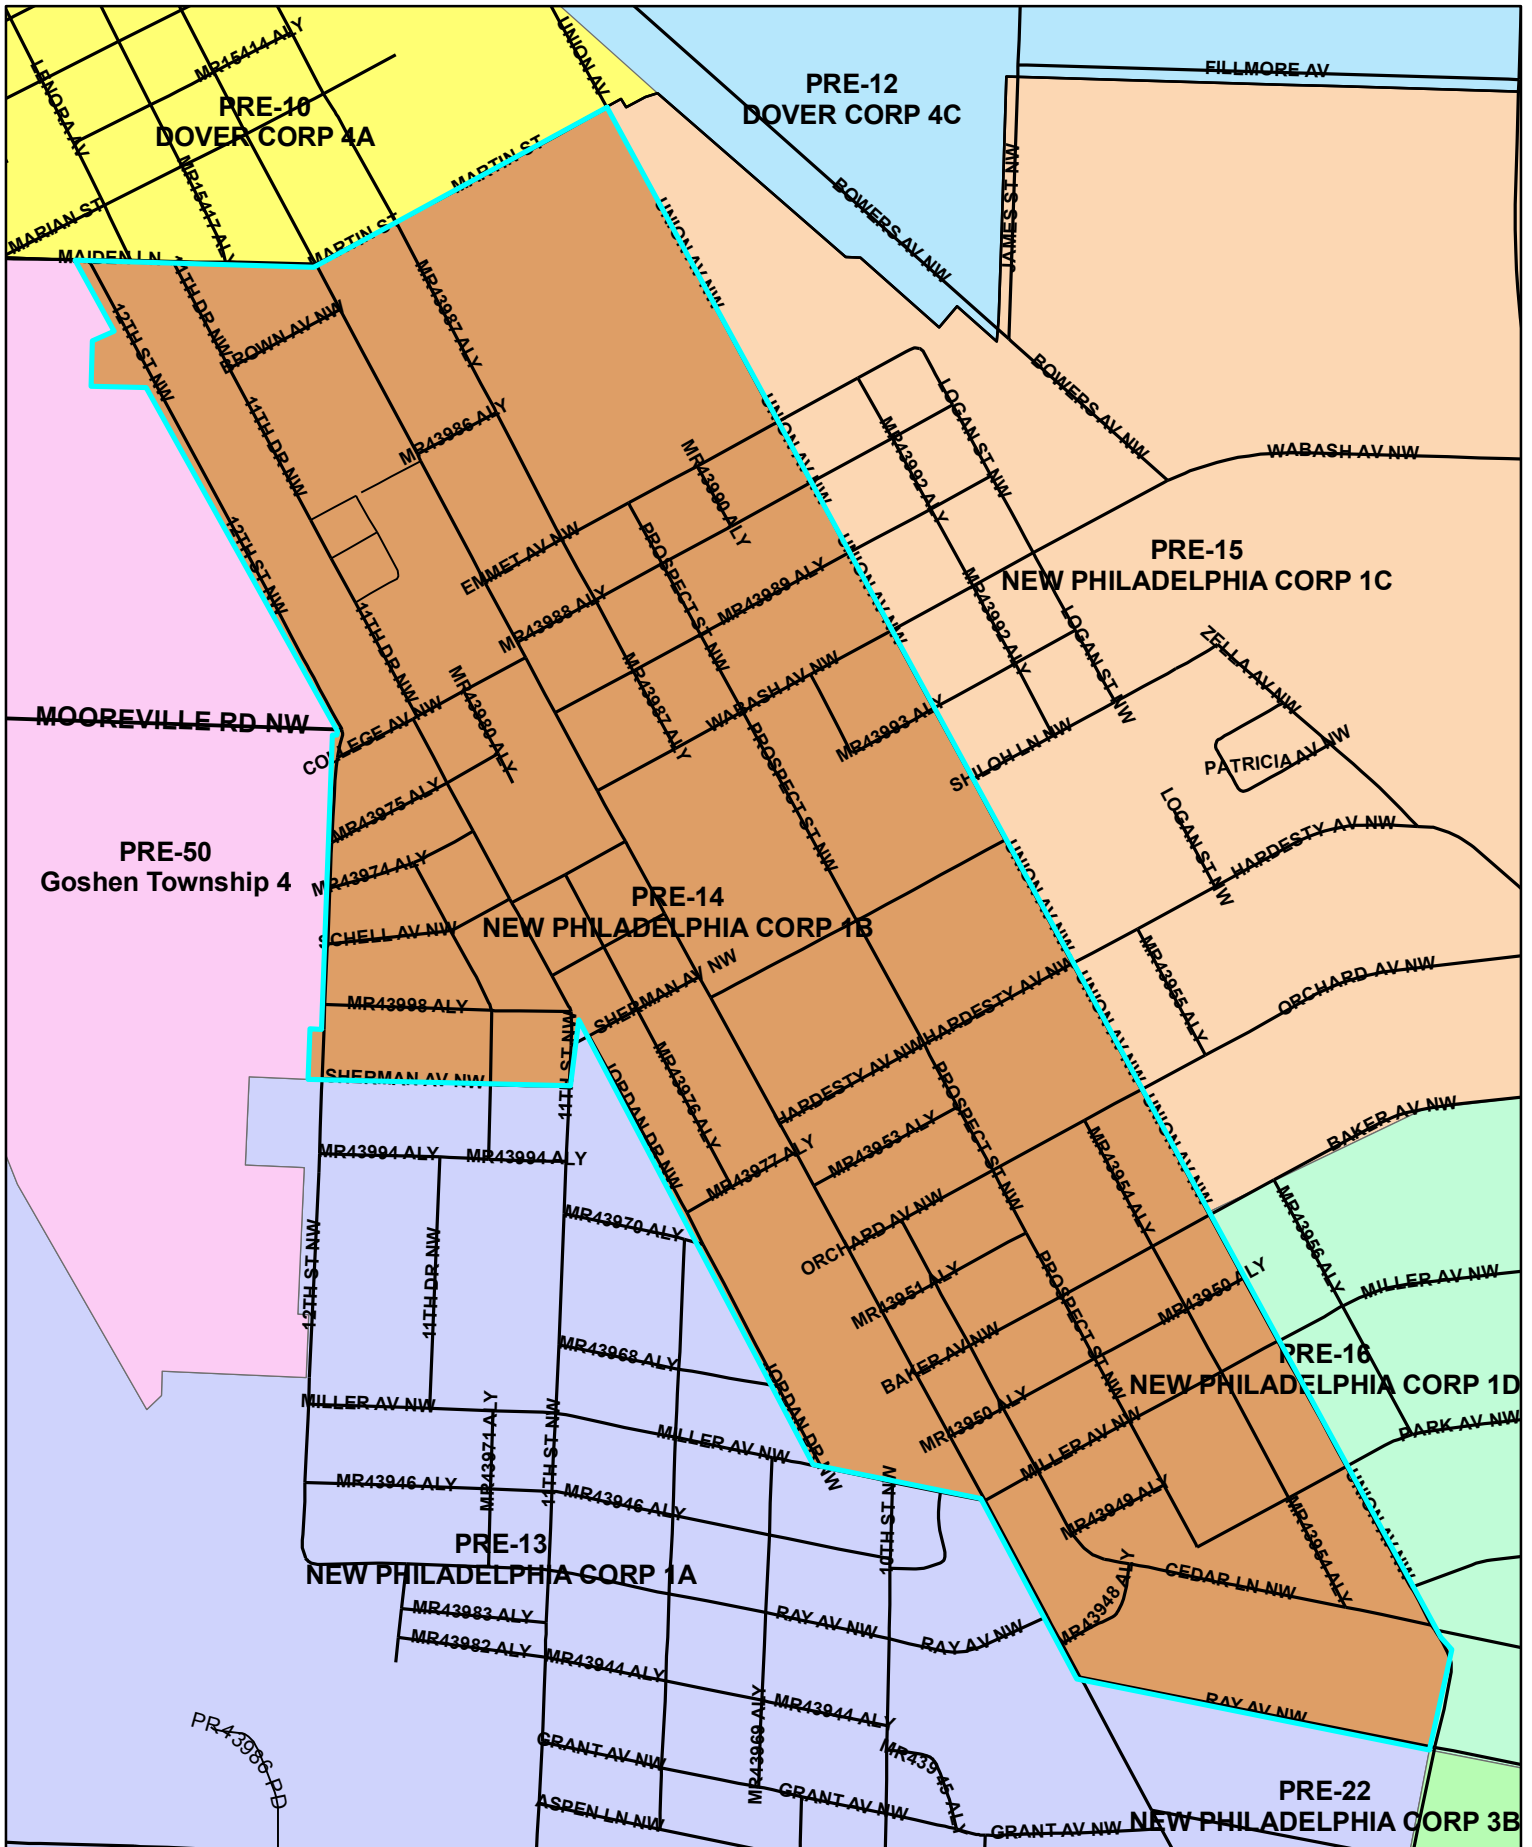

Tuscarawas Count Board of Elections 2010

Pre-14

Legend

STREET_CENTERLINES — <all other values> JURISDIC — C — M — P — S — T