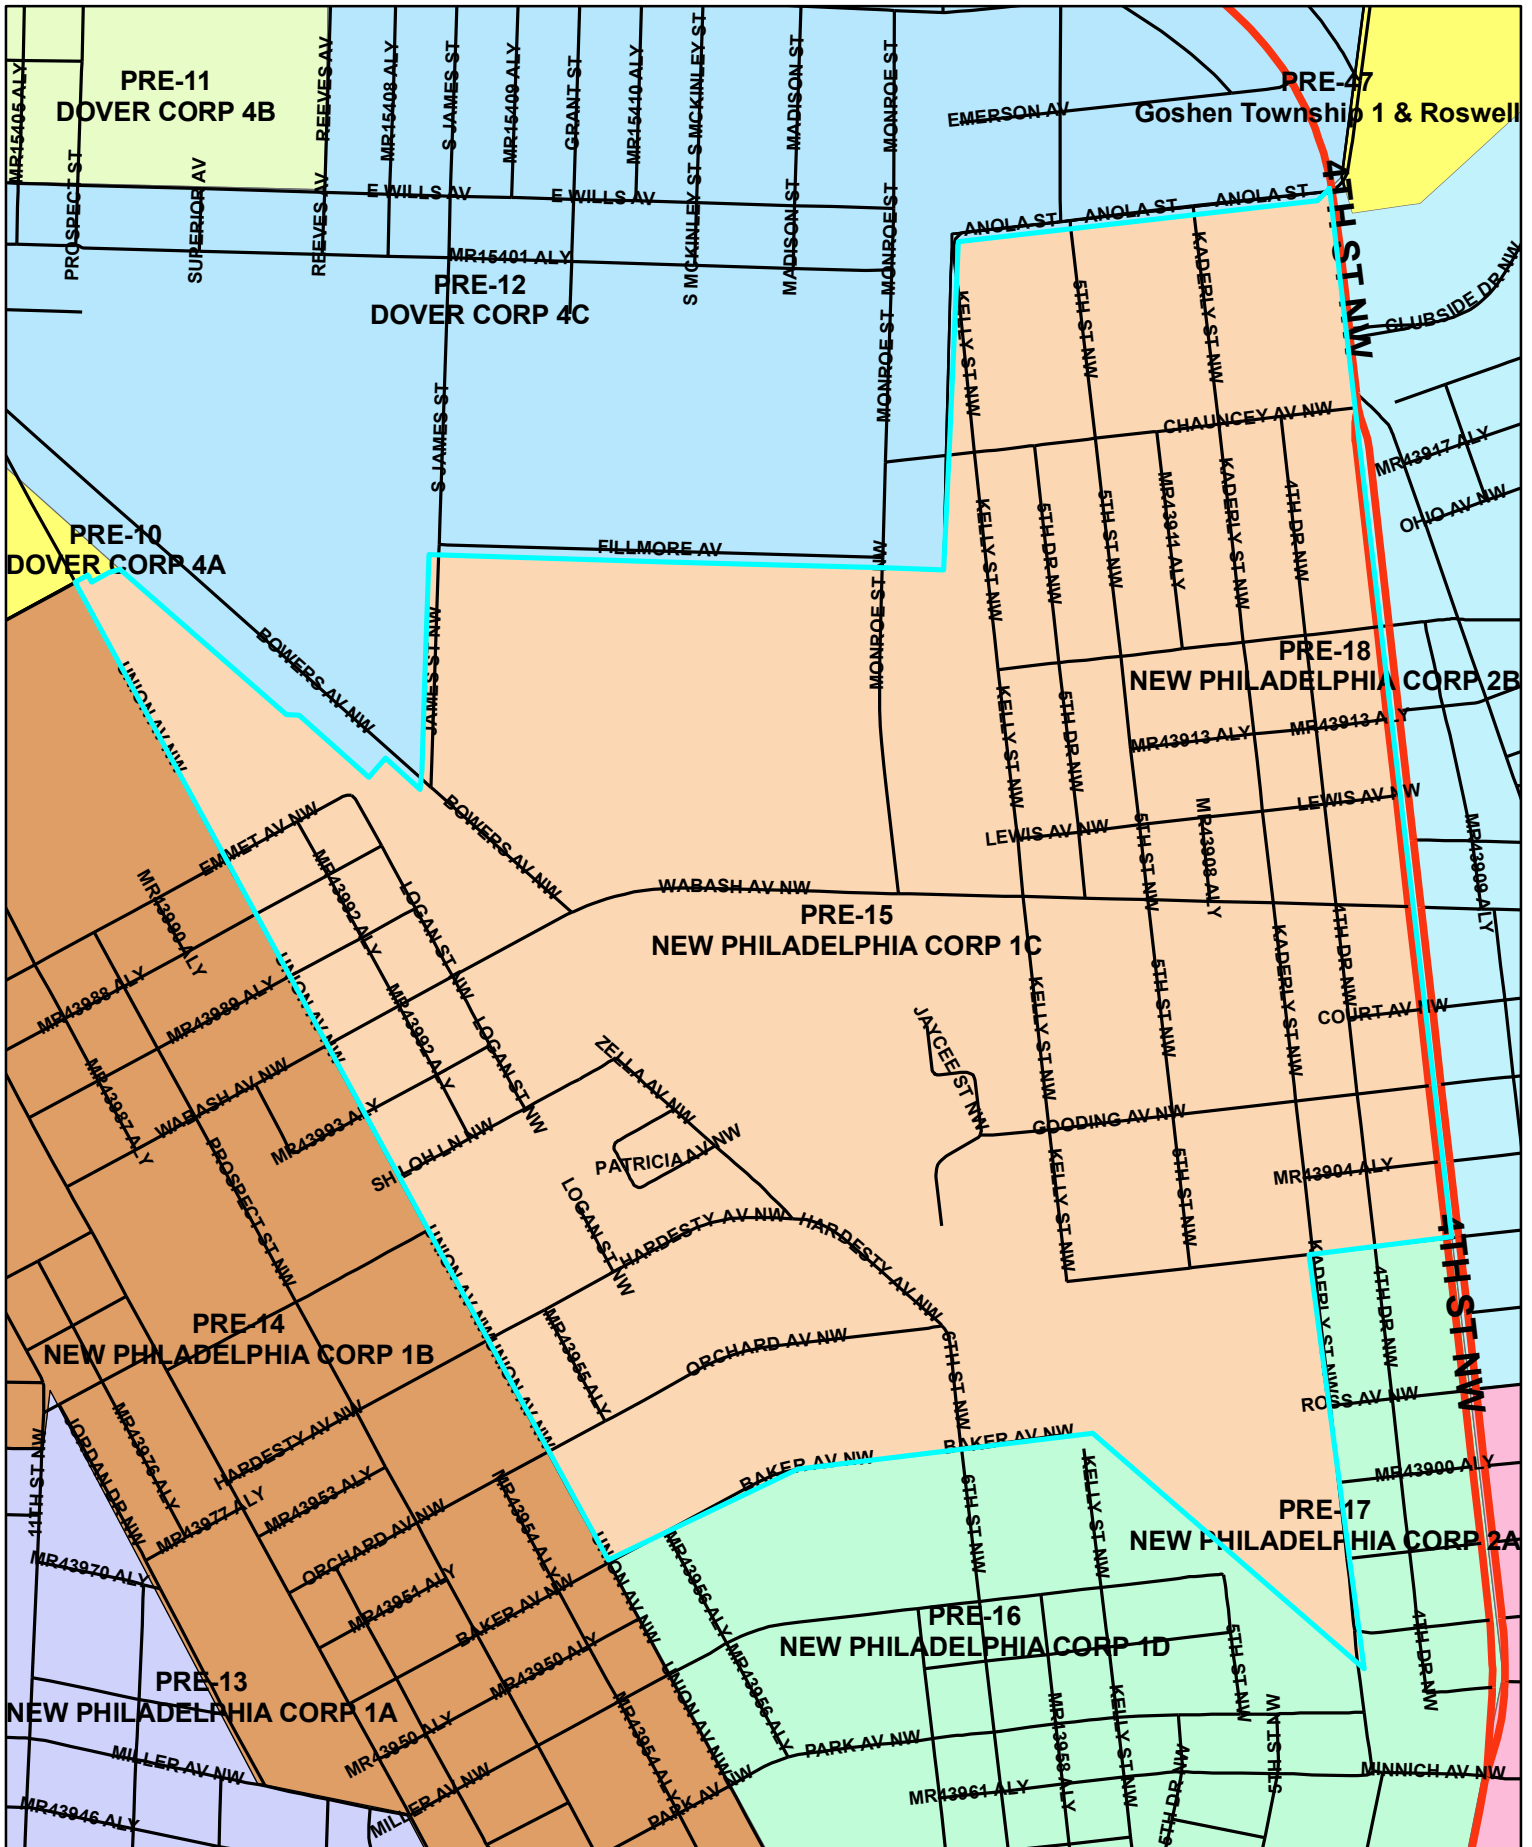

Tuscarawas Count Board of Elections 2010

Pre-15

Legend

STREET_CENTERLINES — <all other values> JURISDIC — C — M — P — S — T