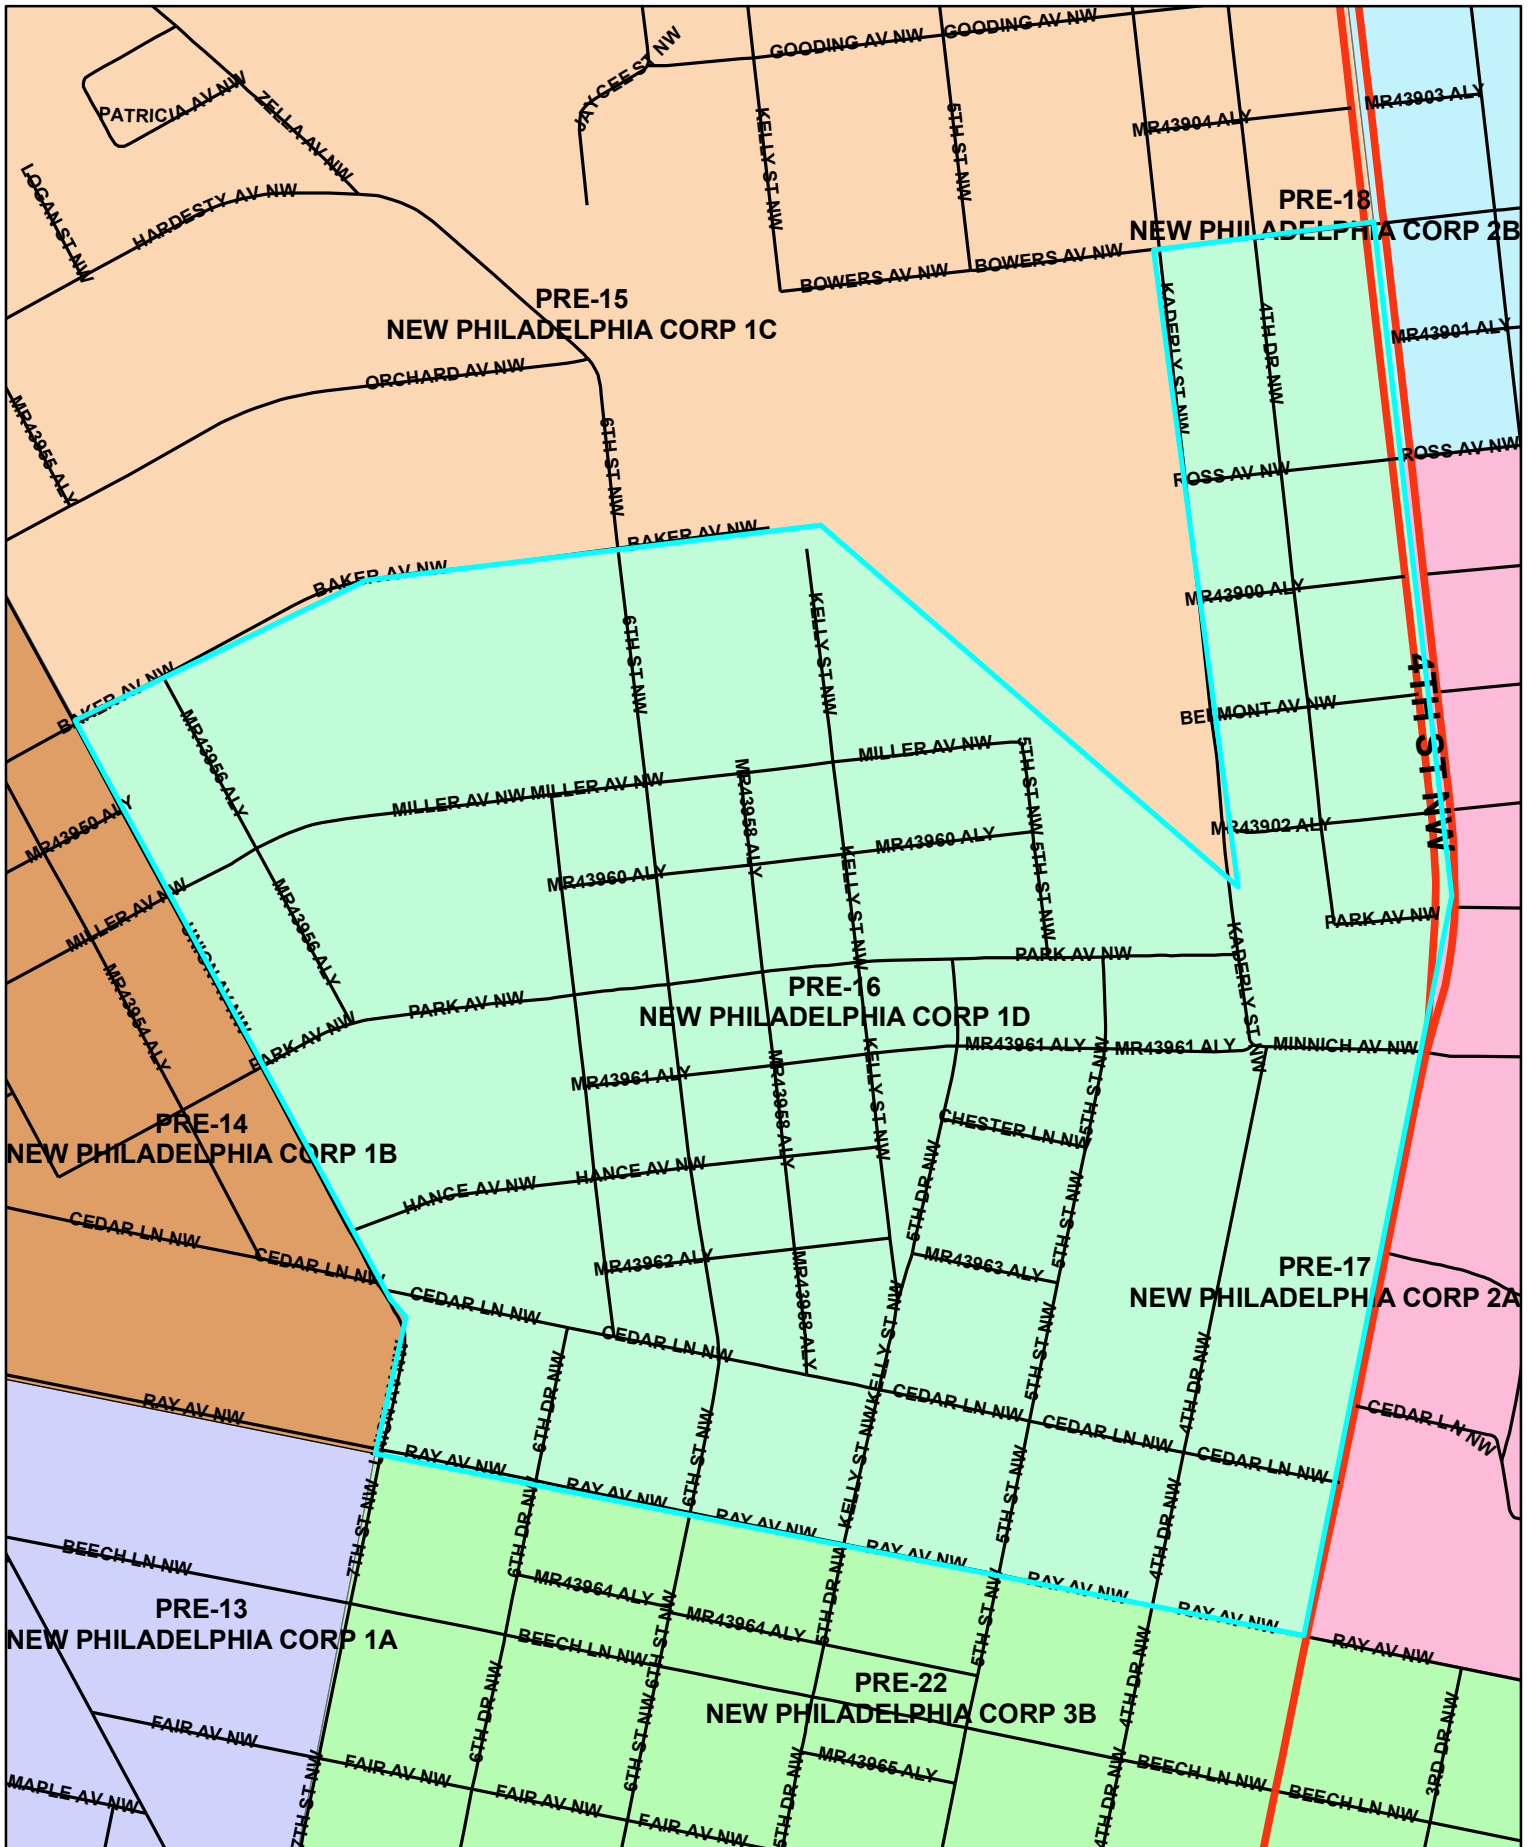

# Tuscarawas Count Board of Elections 2010

## Pre-16

### Legend

STREET\_CENTERLINES — <all other values> JURISDIC — C — M — P — S — T