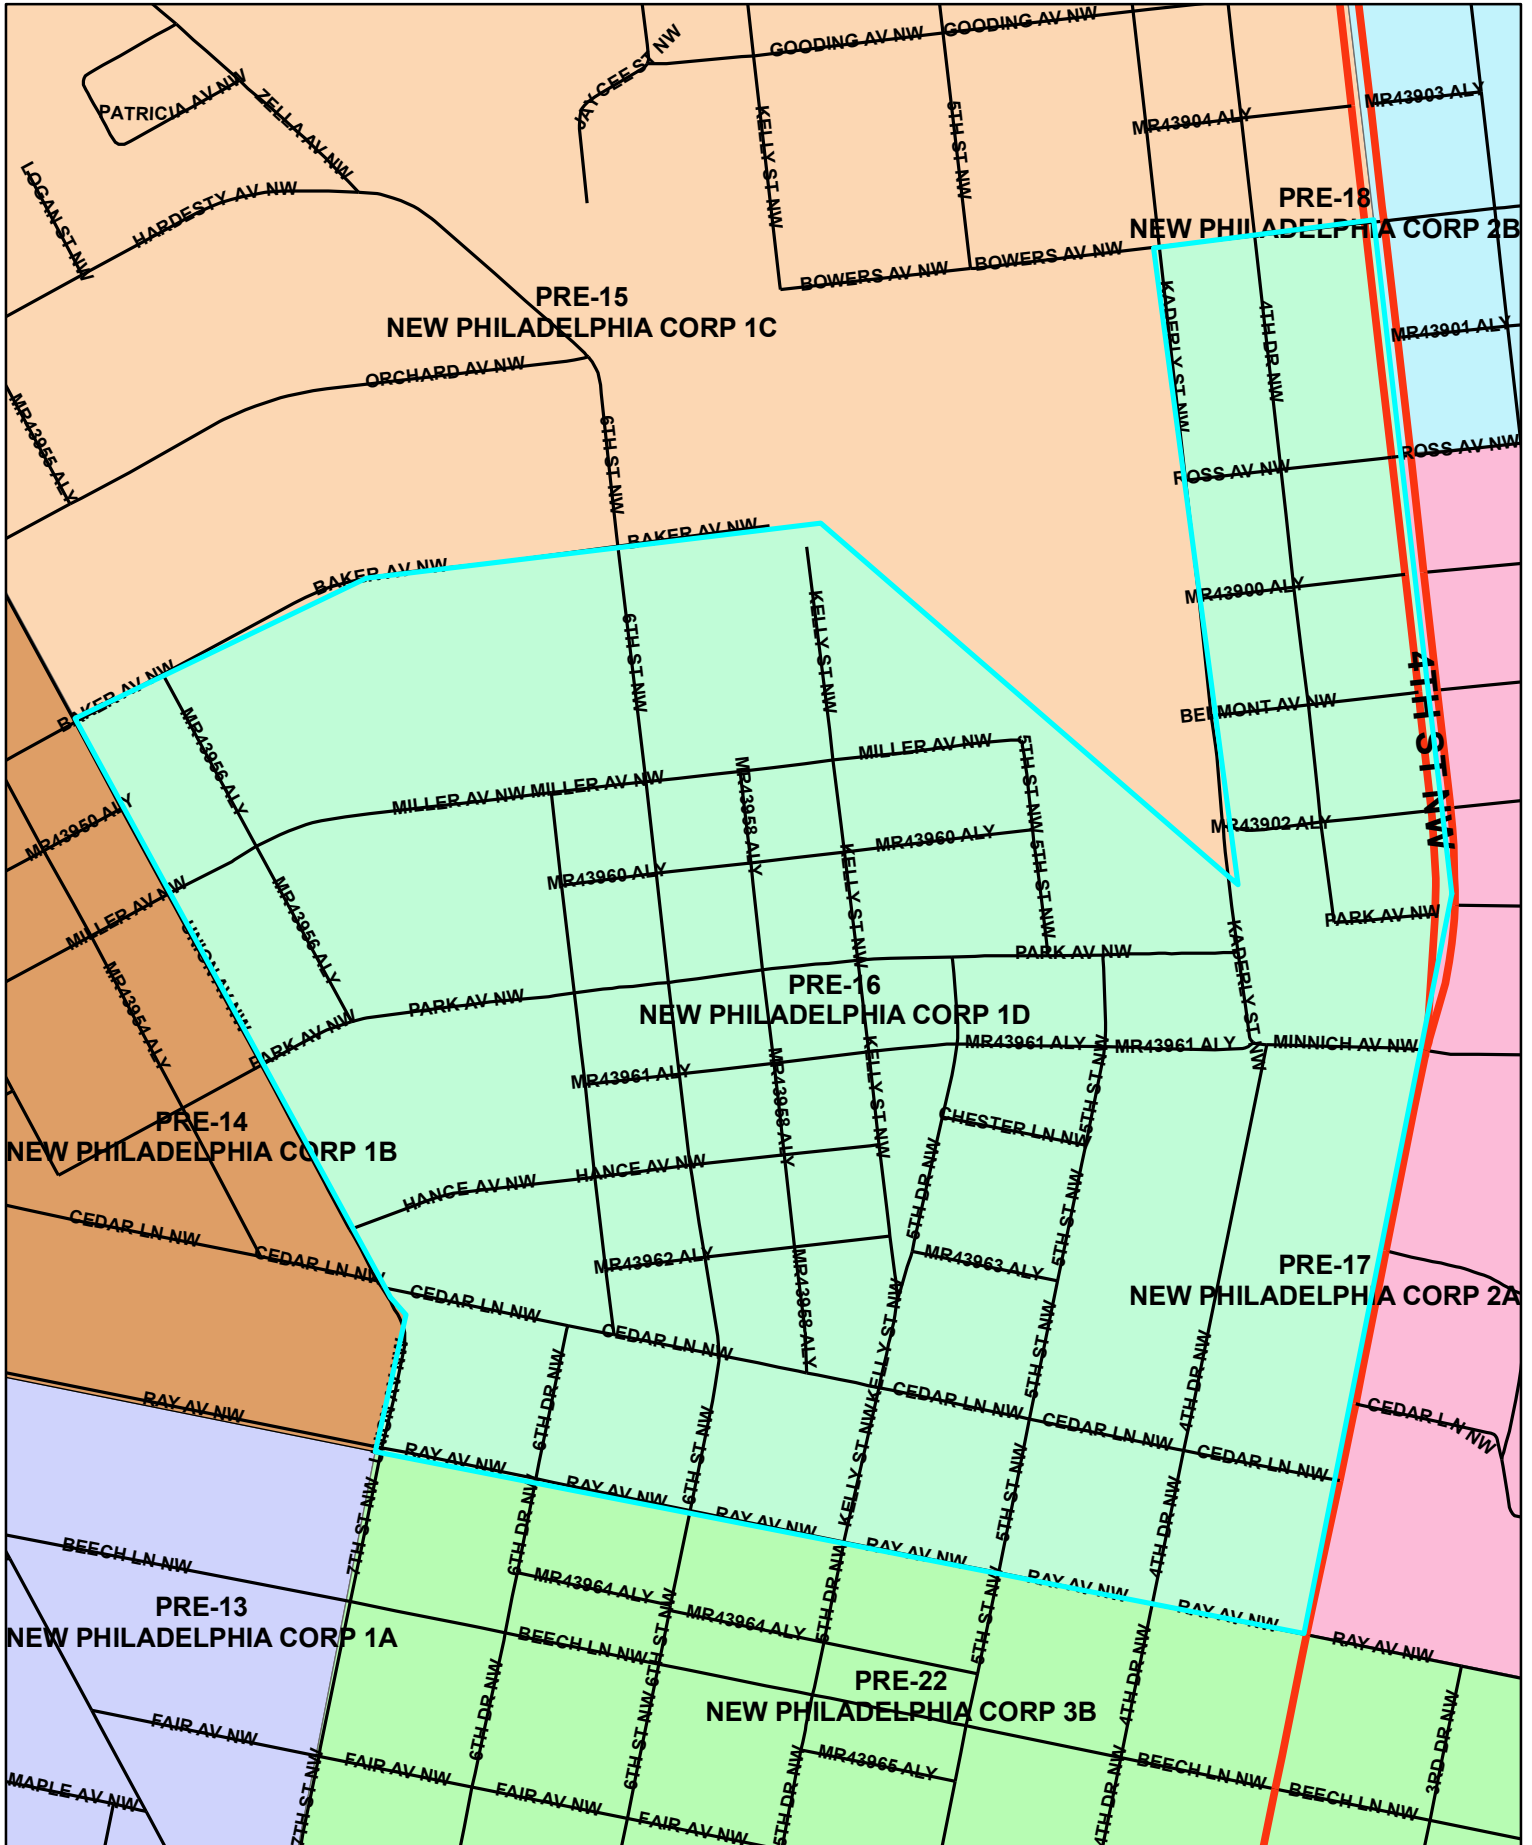

Tuscarawas Count Board of Elections 2010

Pre-16

Legend

STREET_CENTERLINES — <all other values> **JURISDIC** — █ C — █ M — █ P — █ S — █ T