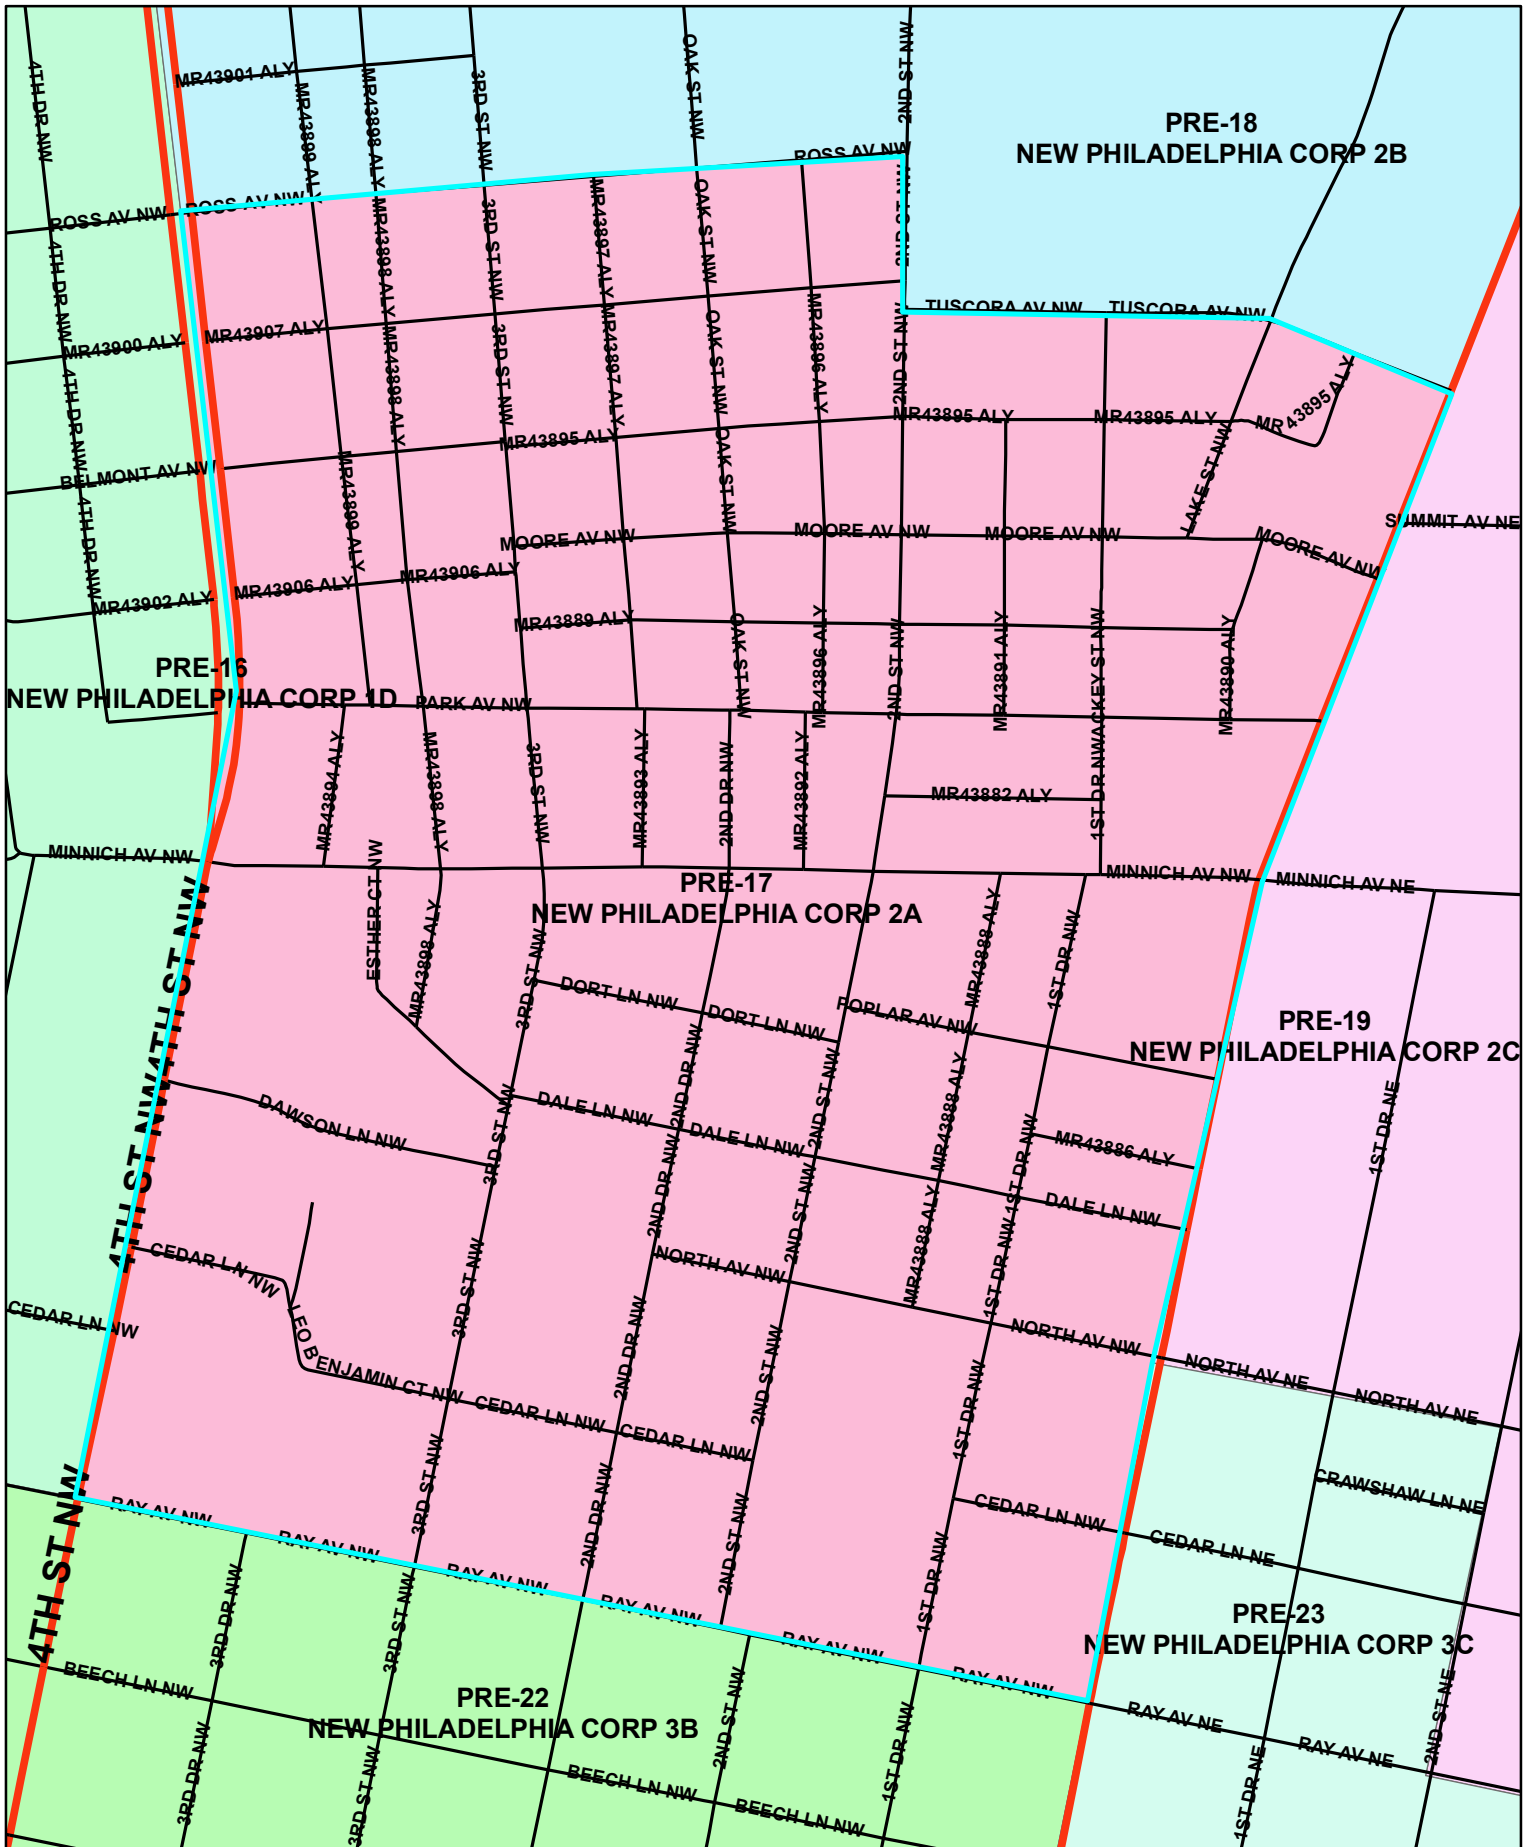

Tuscarawas Count Board of Elections 2010

Pre-17

Legend

STREET_CENTERLINES — <all other values> **JURISDIC** — C — M — P — S — T