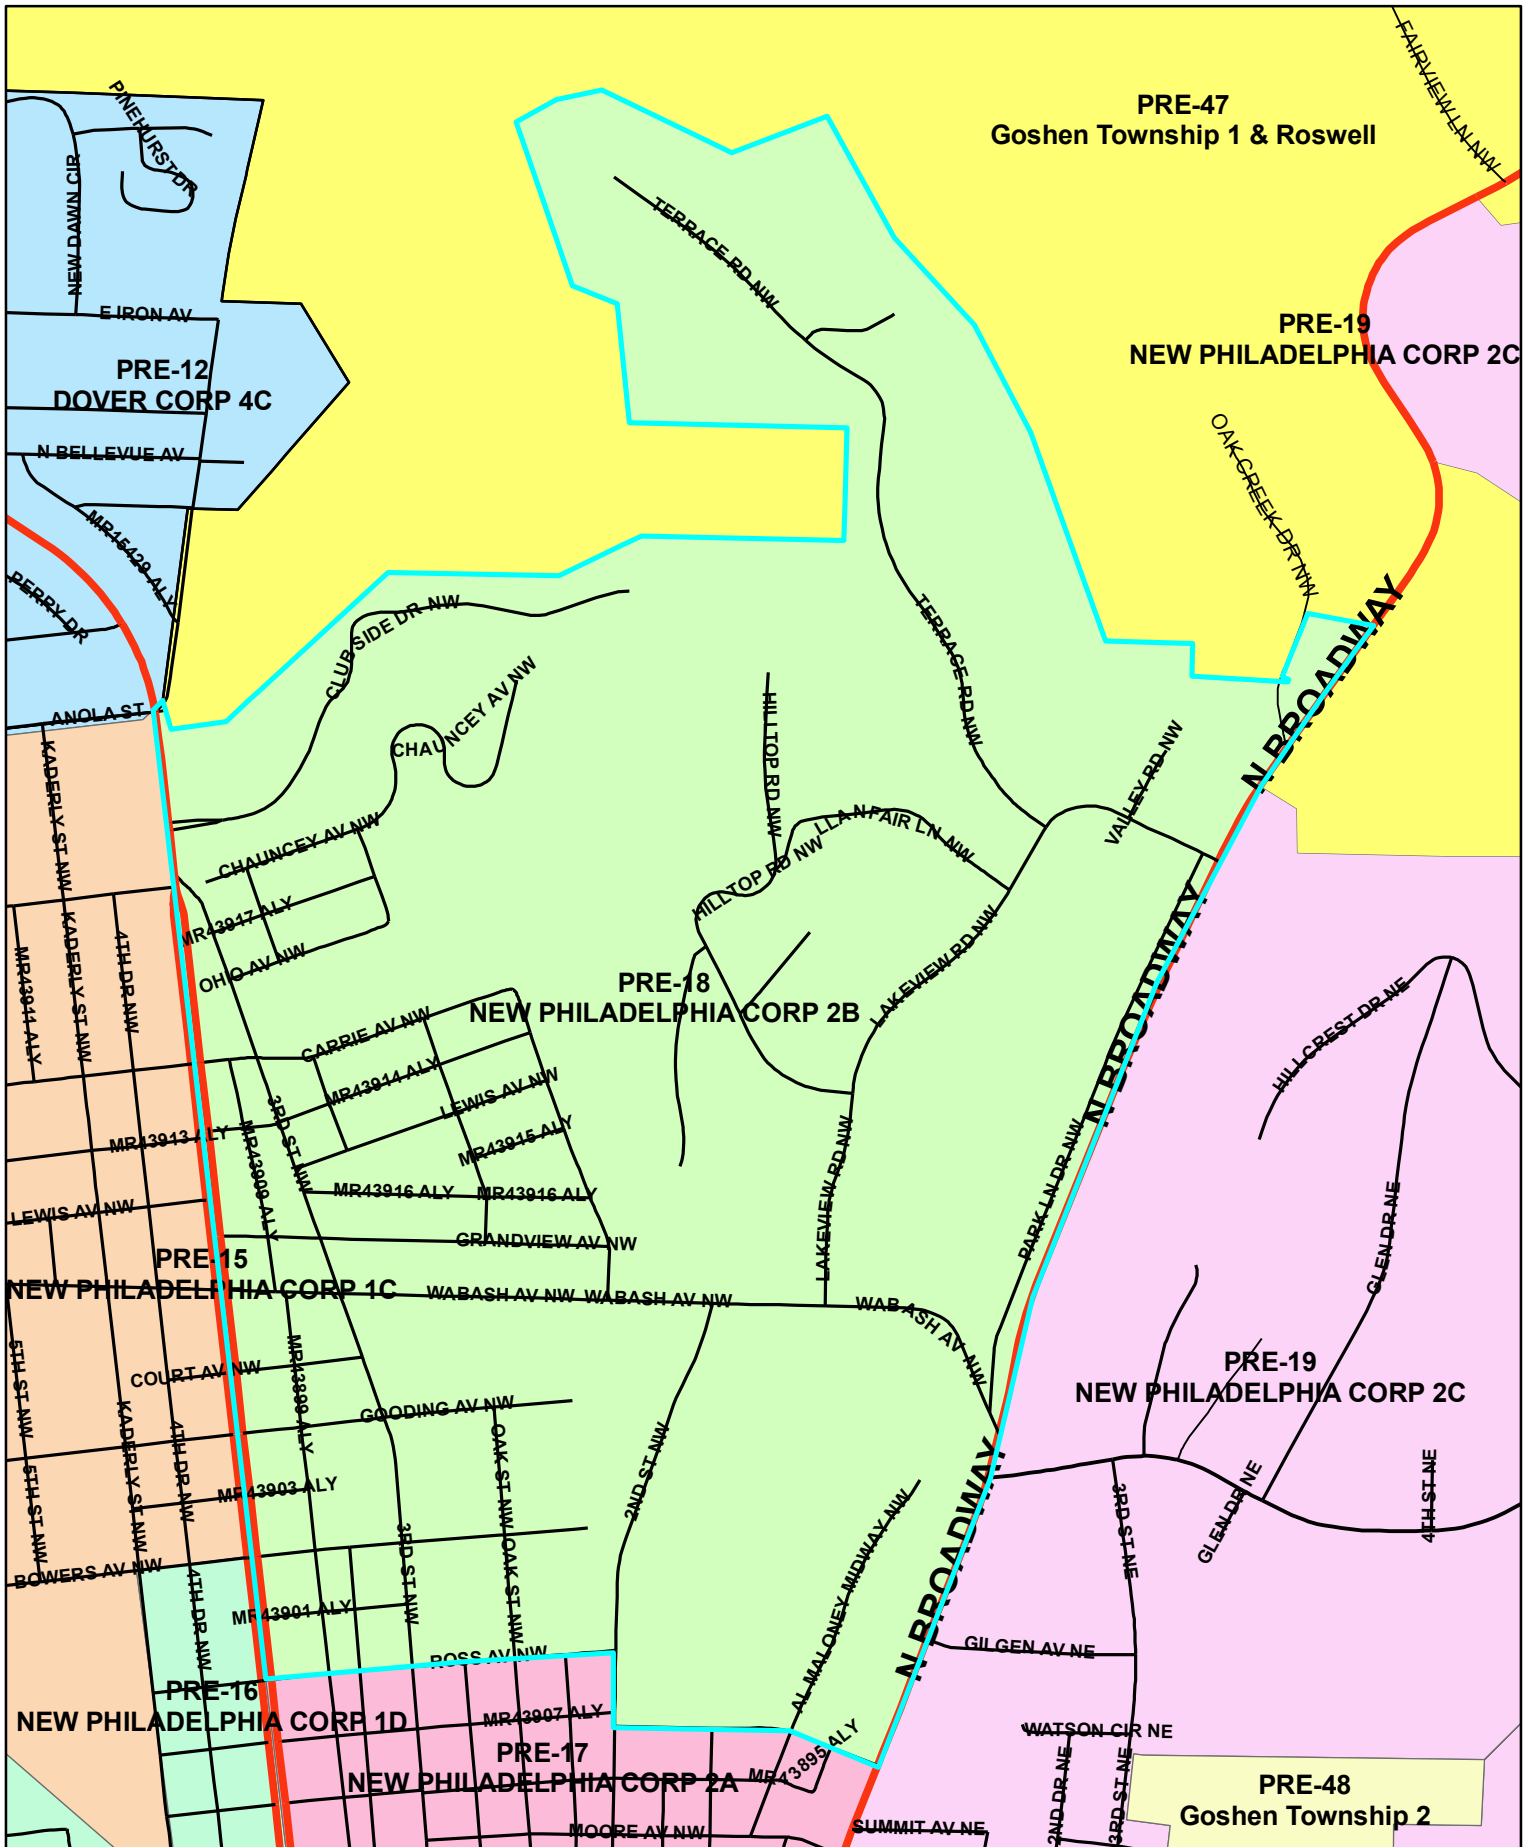

Tuscarawas Count Board of Elections 2010 Pre-18

Legend

STREET_CENTERLINES — <all other values> JURISDIC — C — M — P — S — T