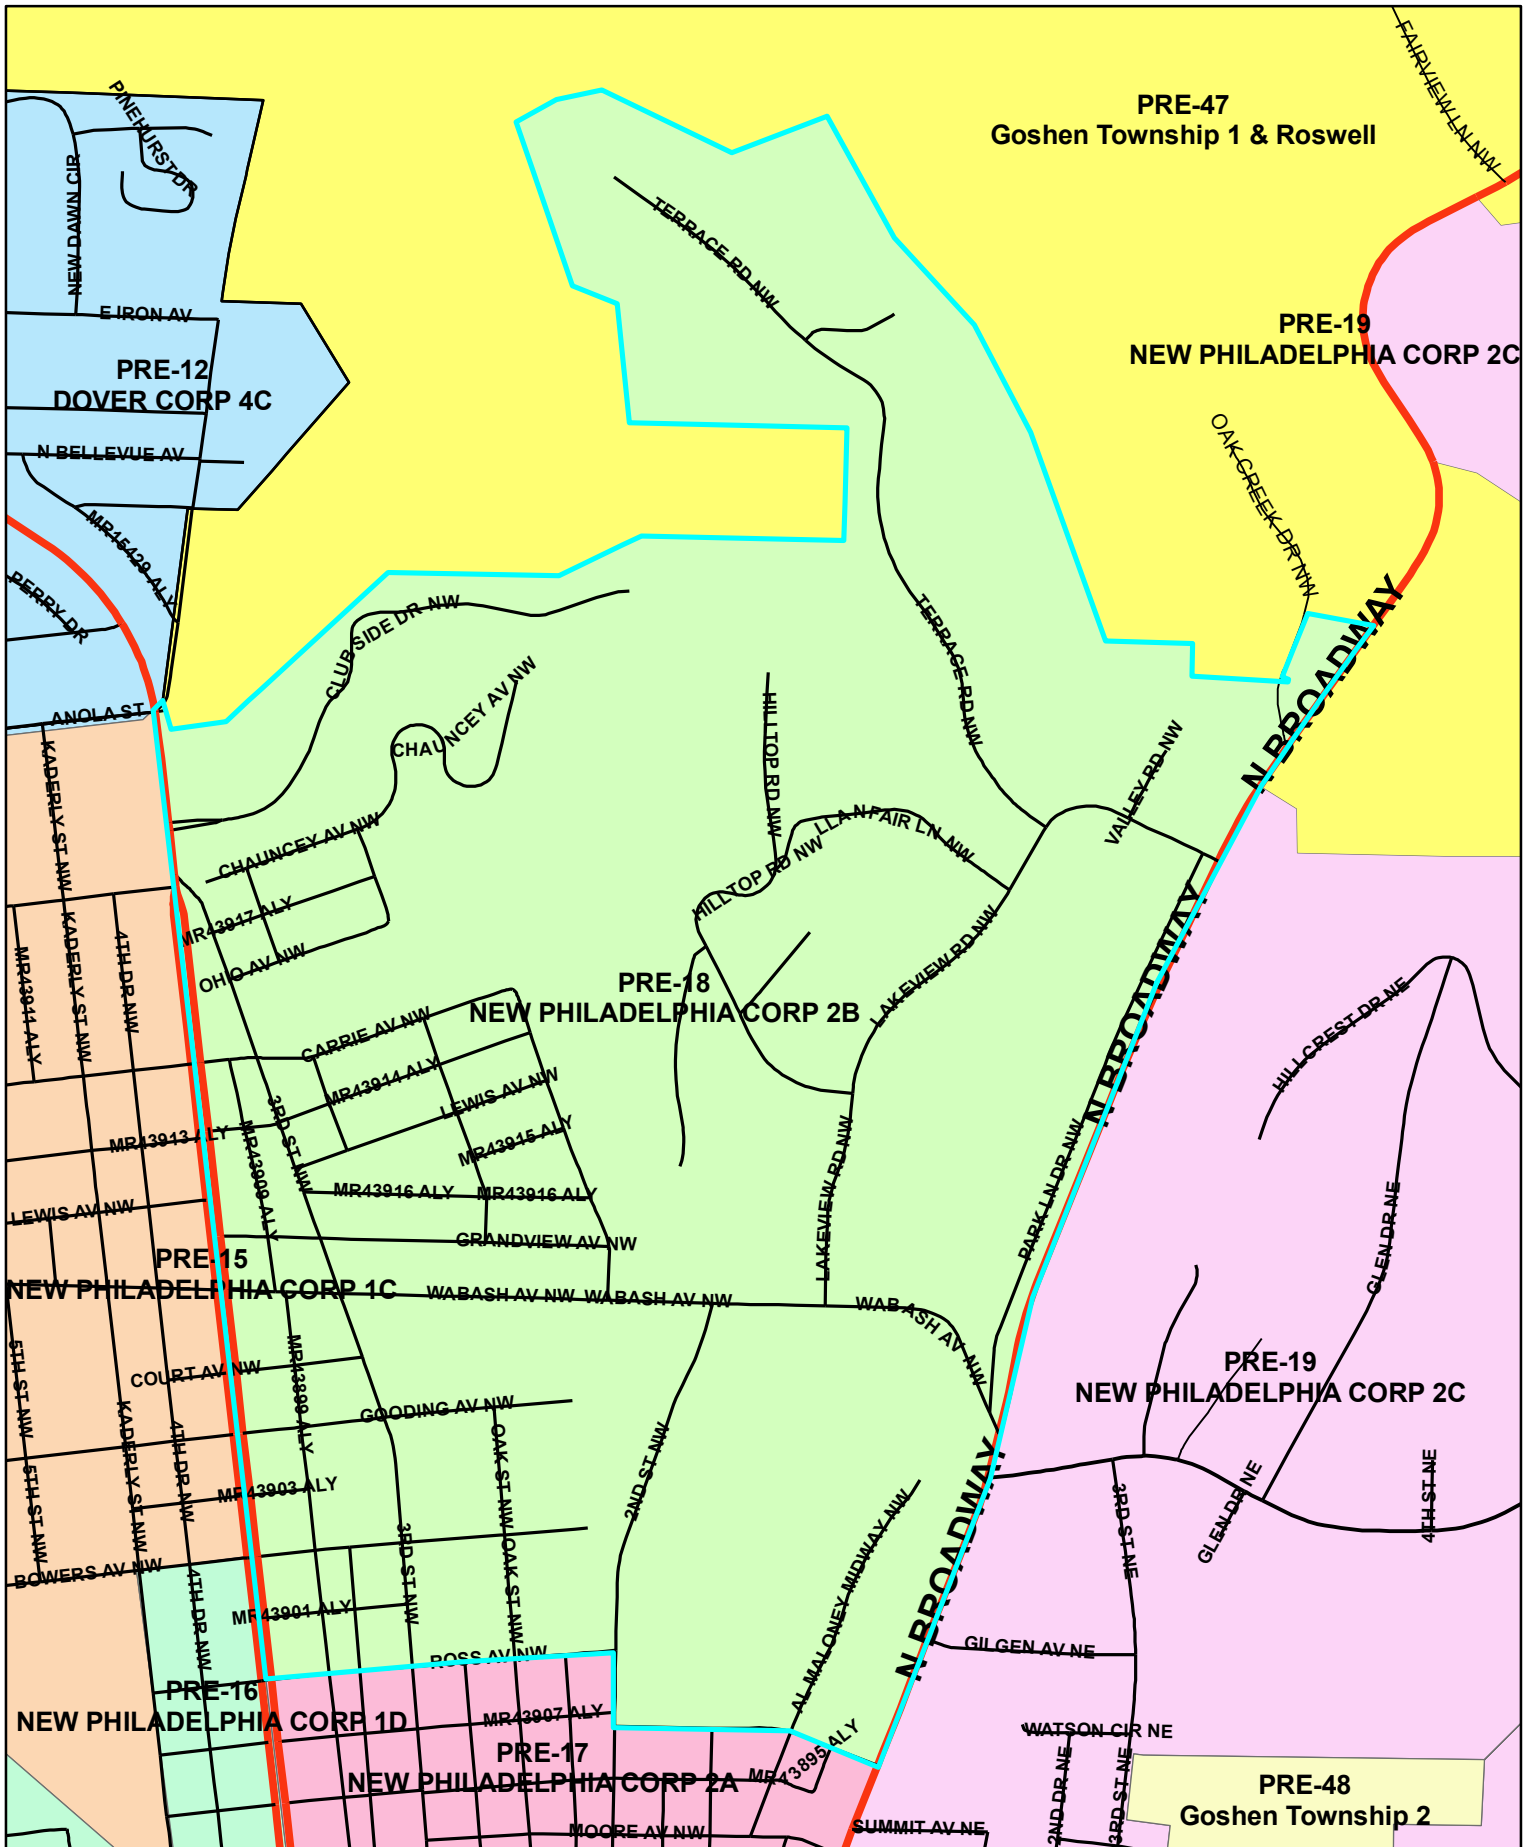

# Tuscarawas Count Board of Elections 2010 Pre-18

## Legend

STREET\_CENTERLINES — <all other values> JURISDIC — C — M — P — S — T