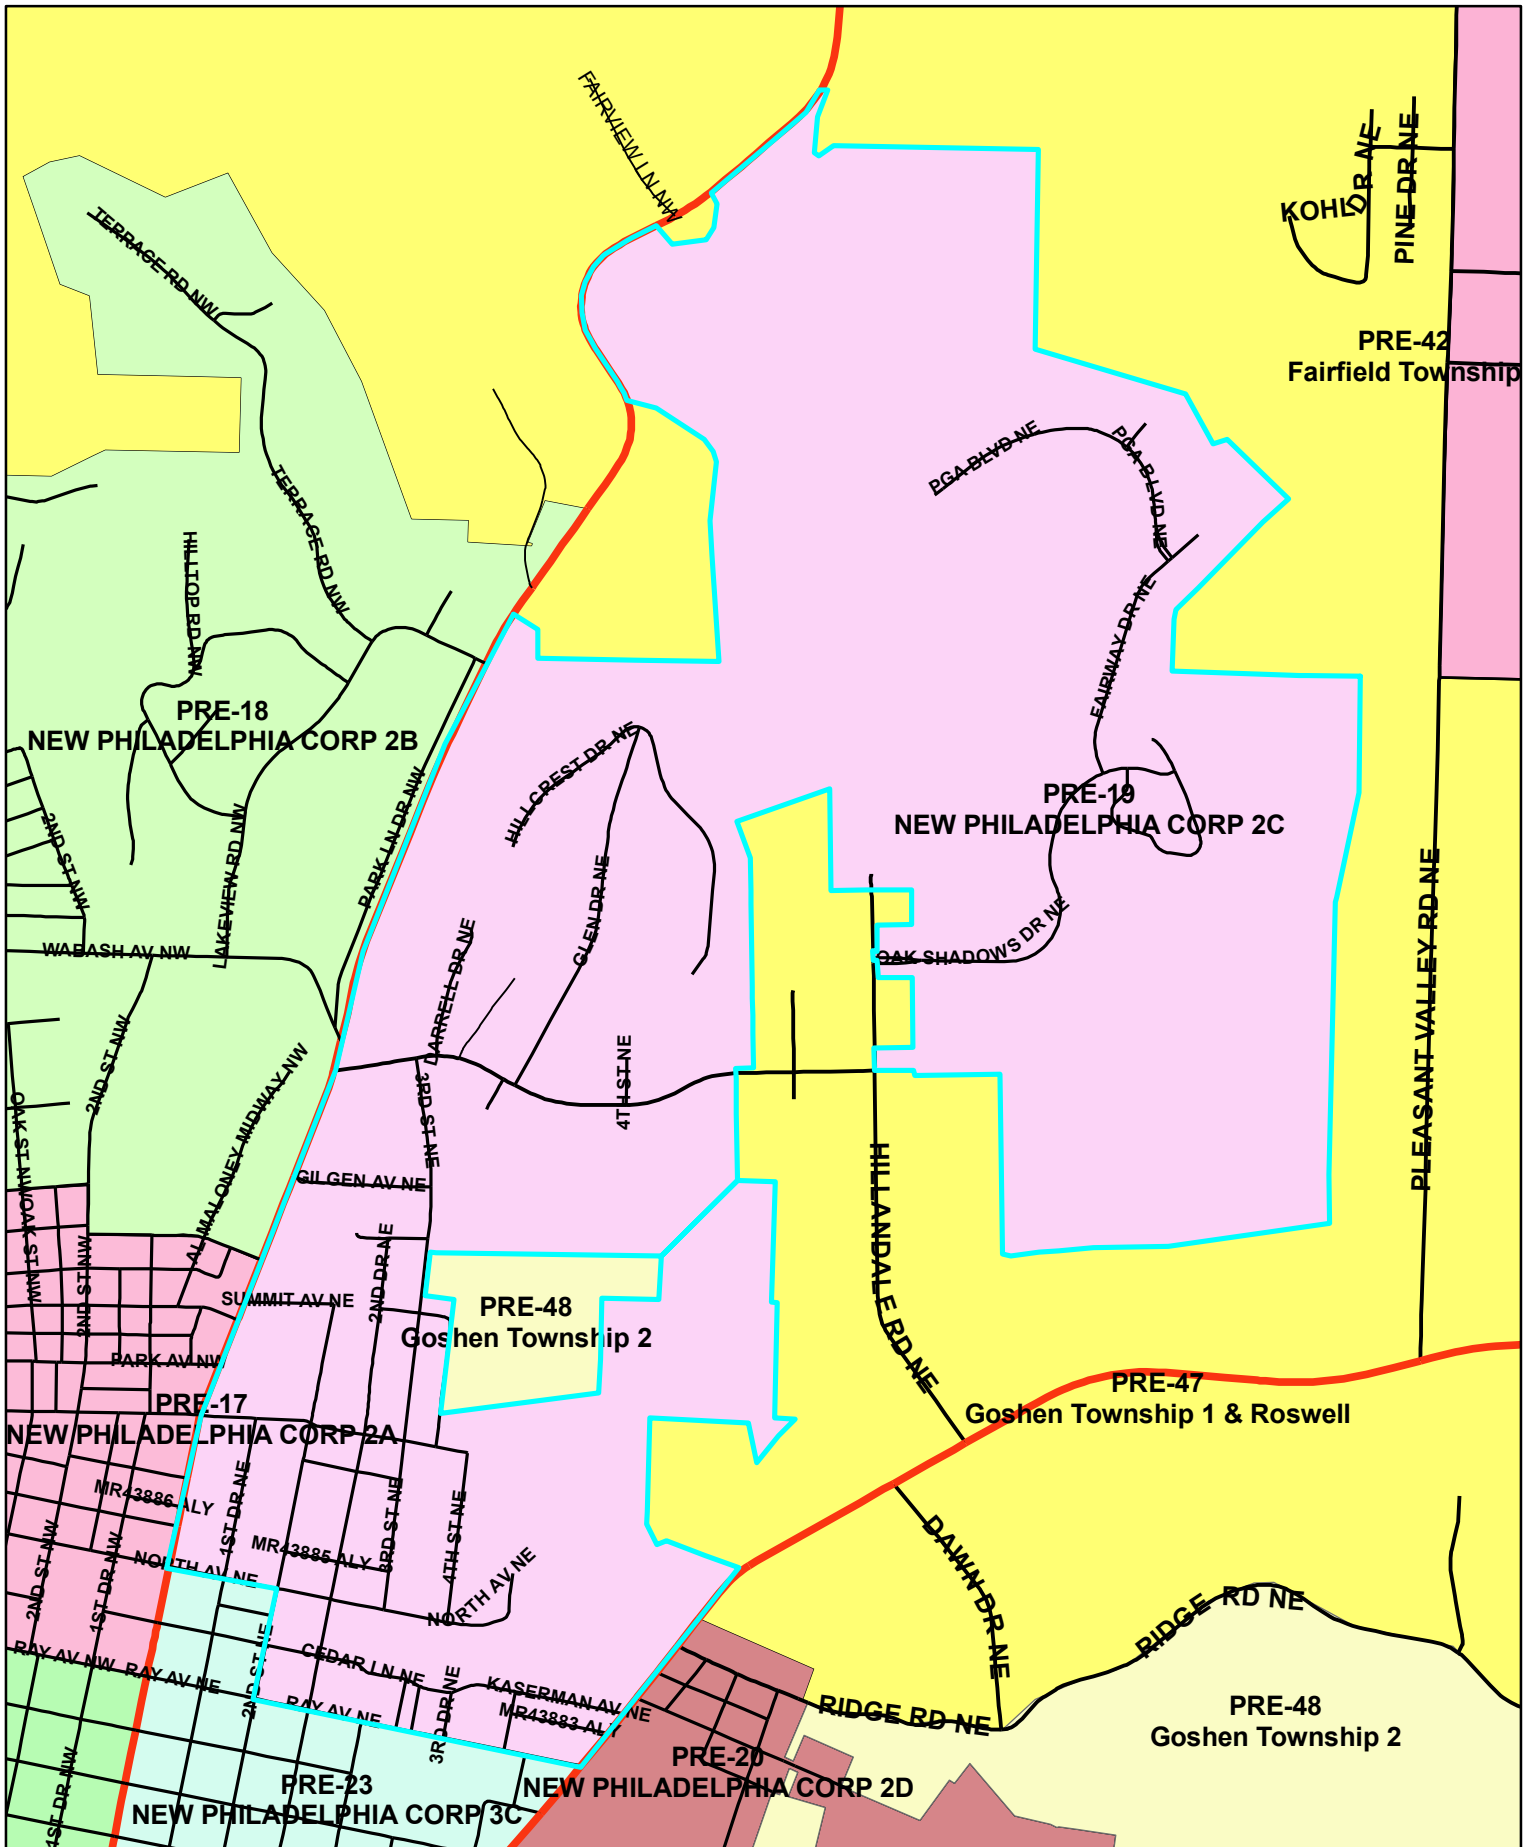

# Tuscarawas Count Board of Elections 2010 Pre-19

## Legend

STREET\_CENTERLINES — <all other values> JURISDIC — C — M — P — S — T