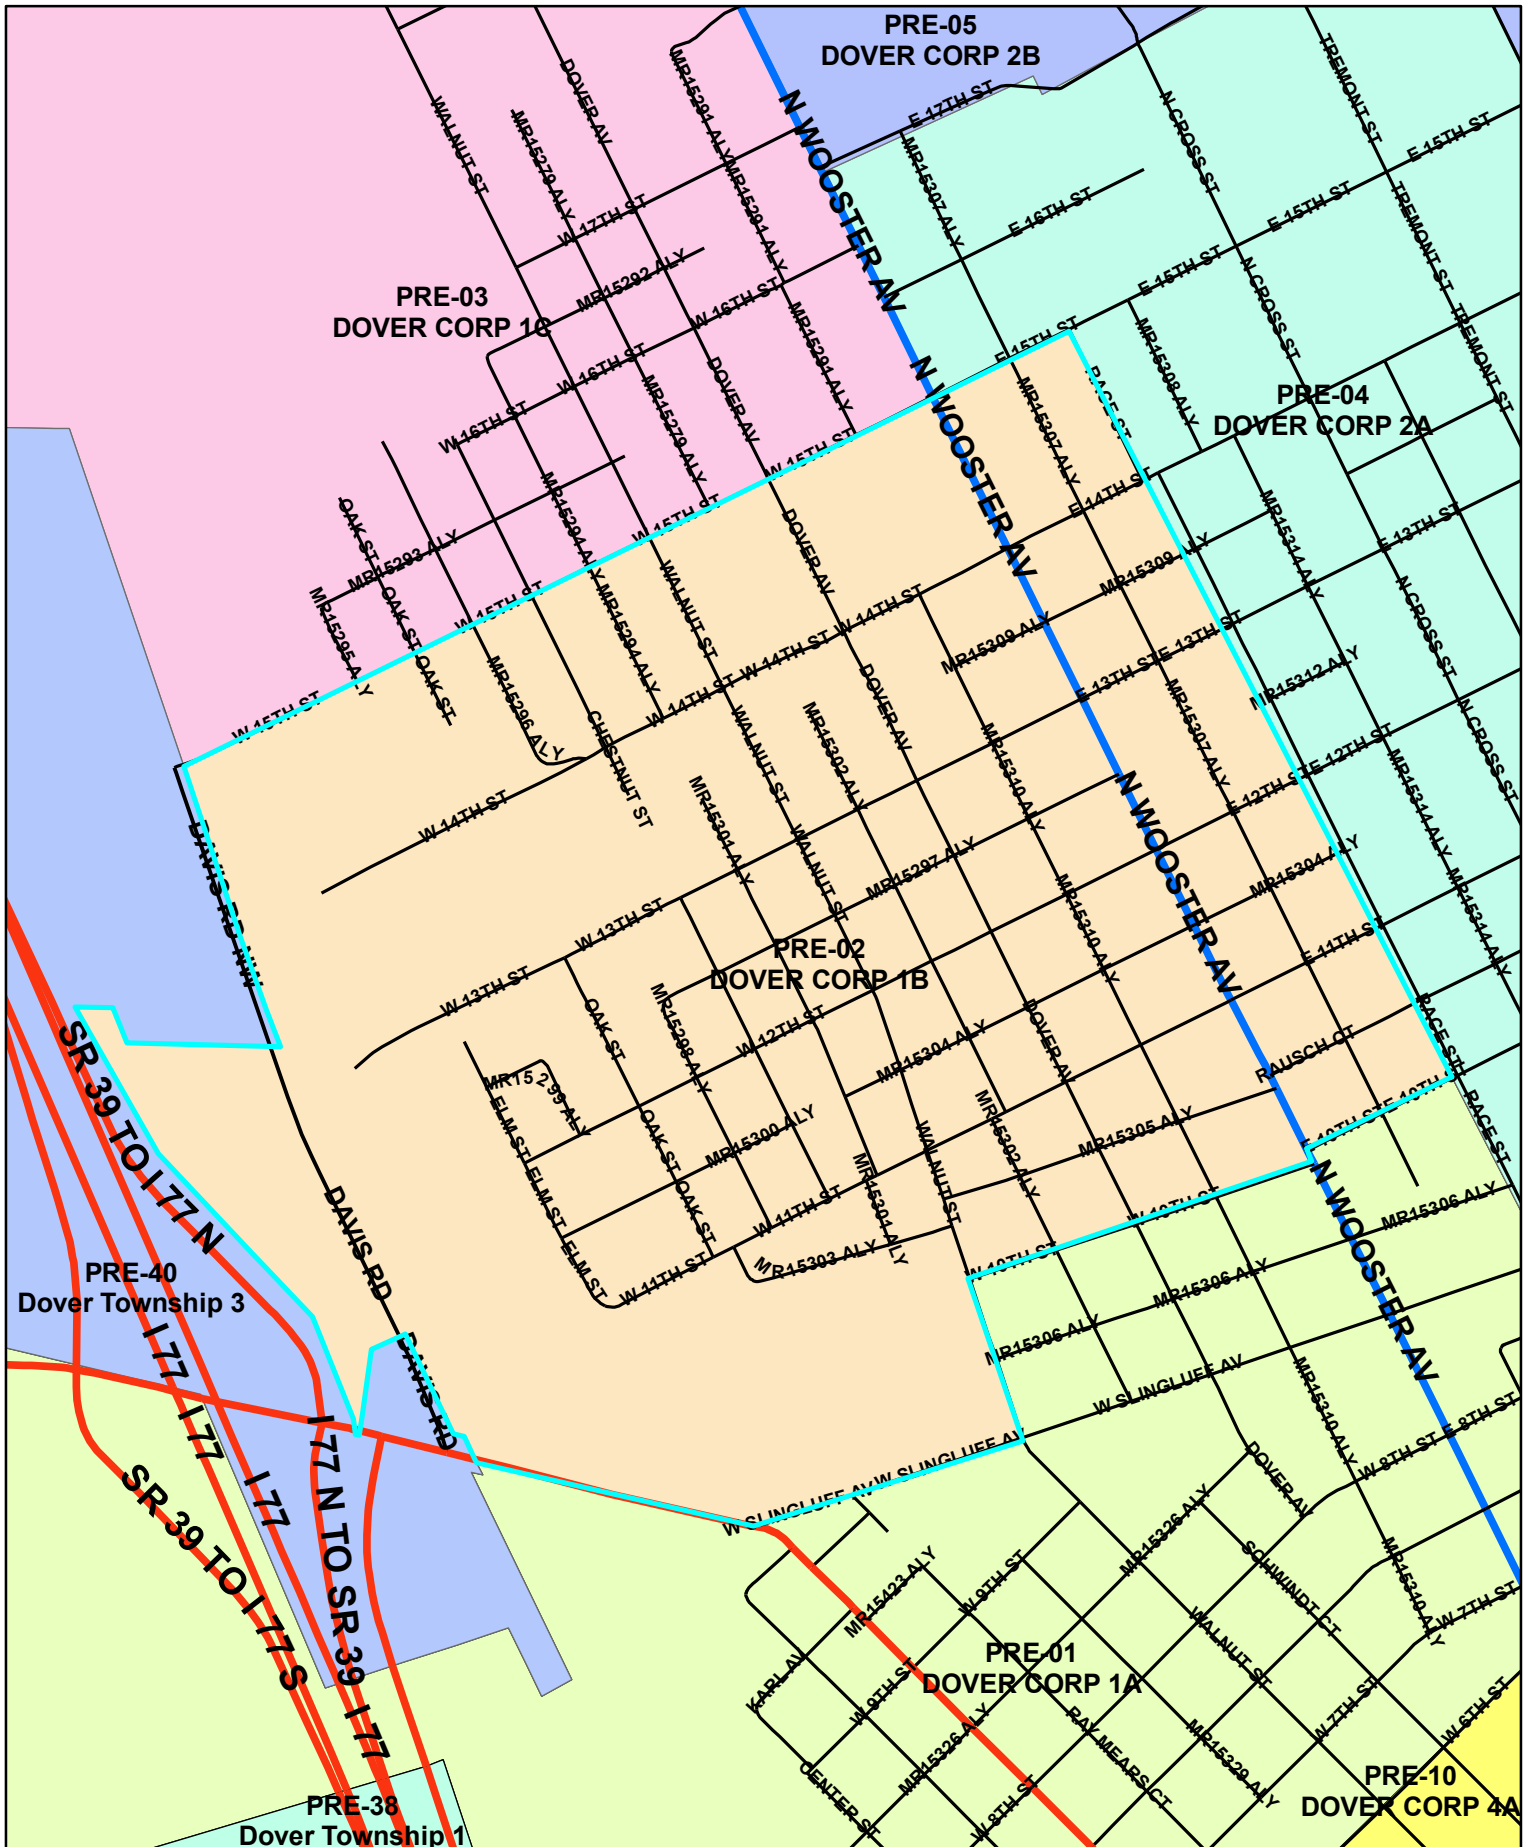

# Tuscarawas Count Board of Elections 2010

## Pre-2

### Legend

STREET\_CENTERLINES — <all other values> JURISDIC — C — M — P — S — T