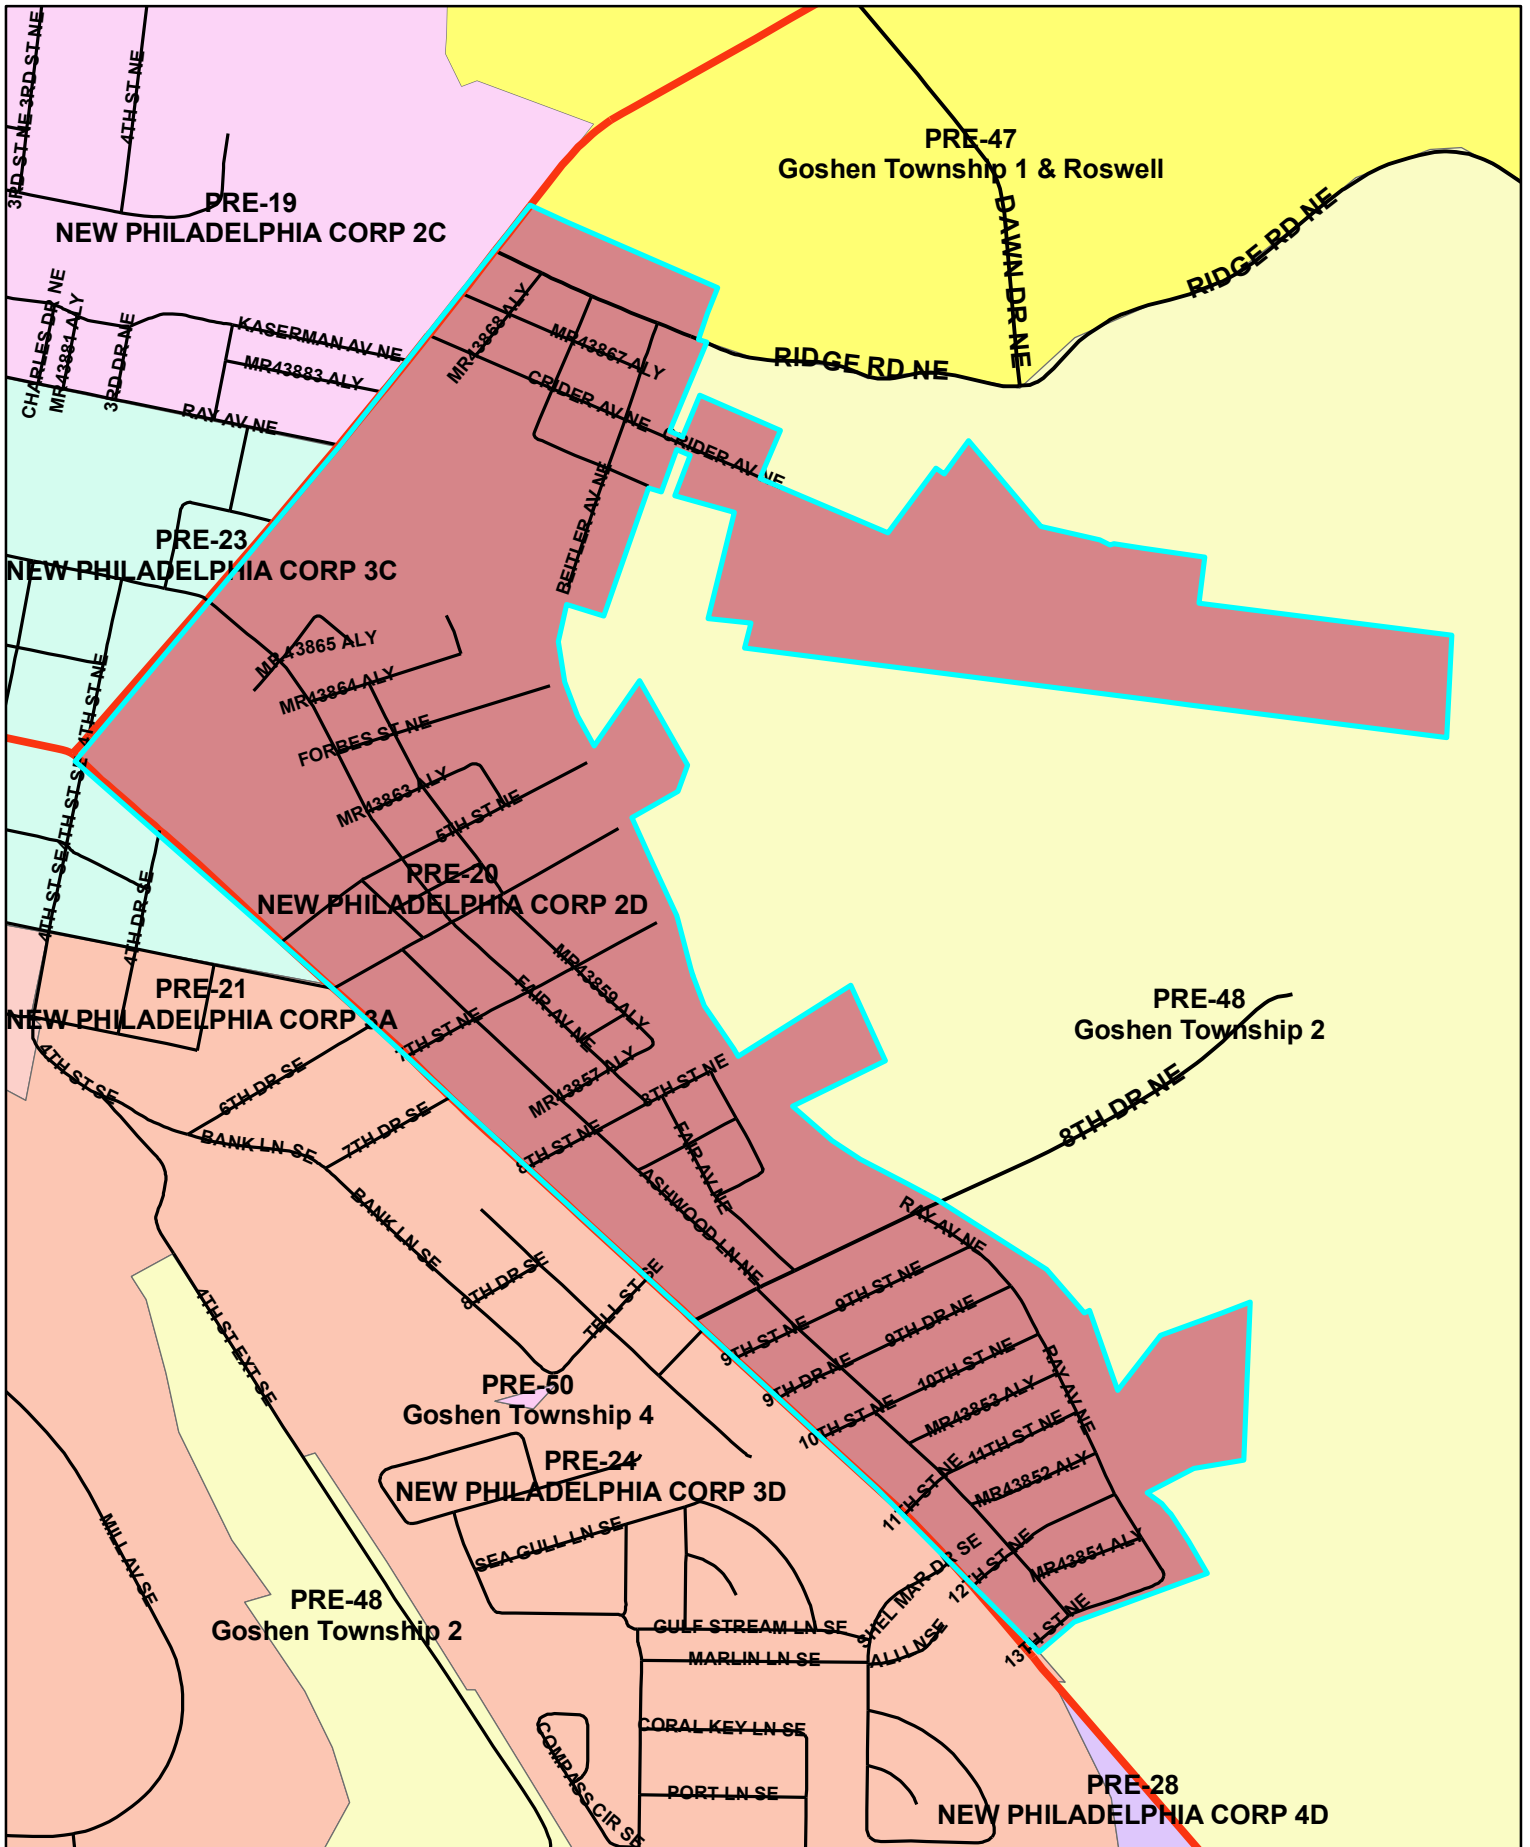

# Tuscarawas Count Board of Elections 2010

## Pre-20

### Legend

STREET\_CENTERLINES — <all other values> JURISDIC — C — M — P — S — T