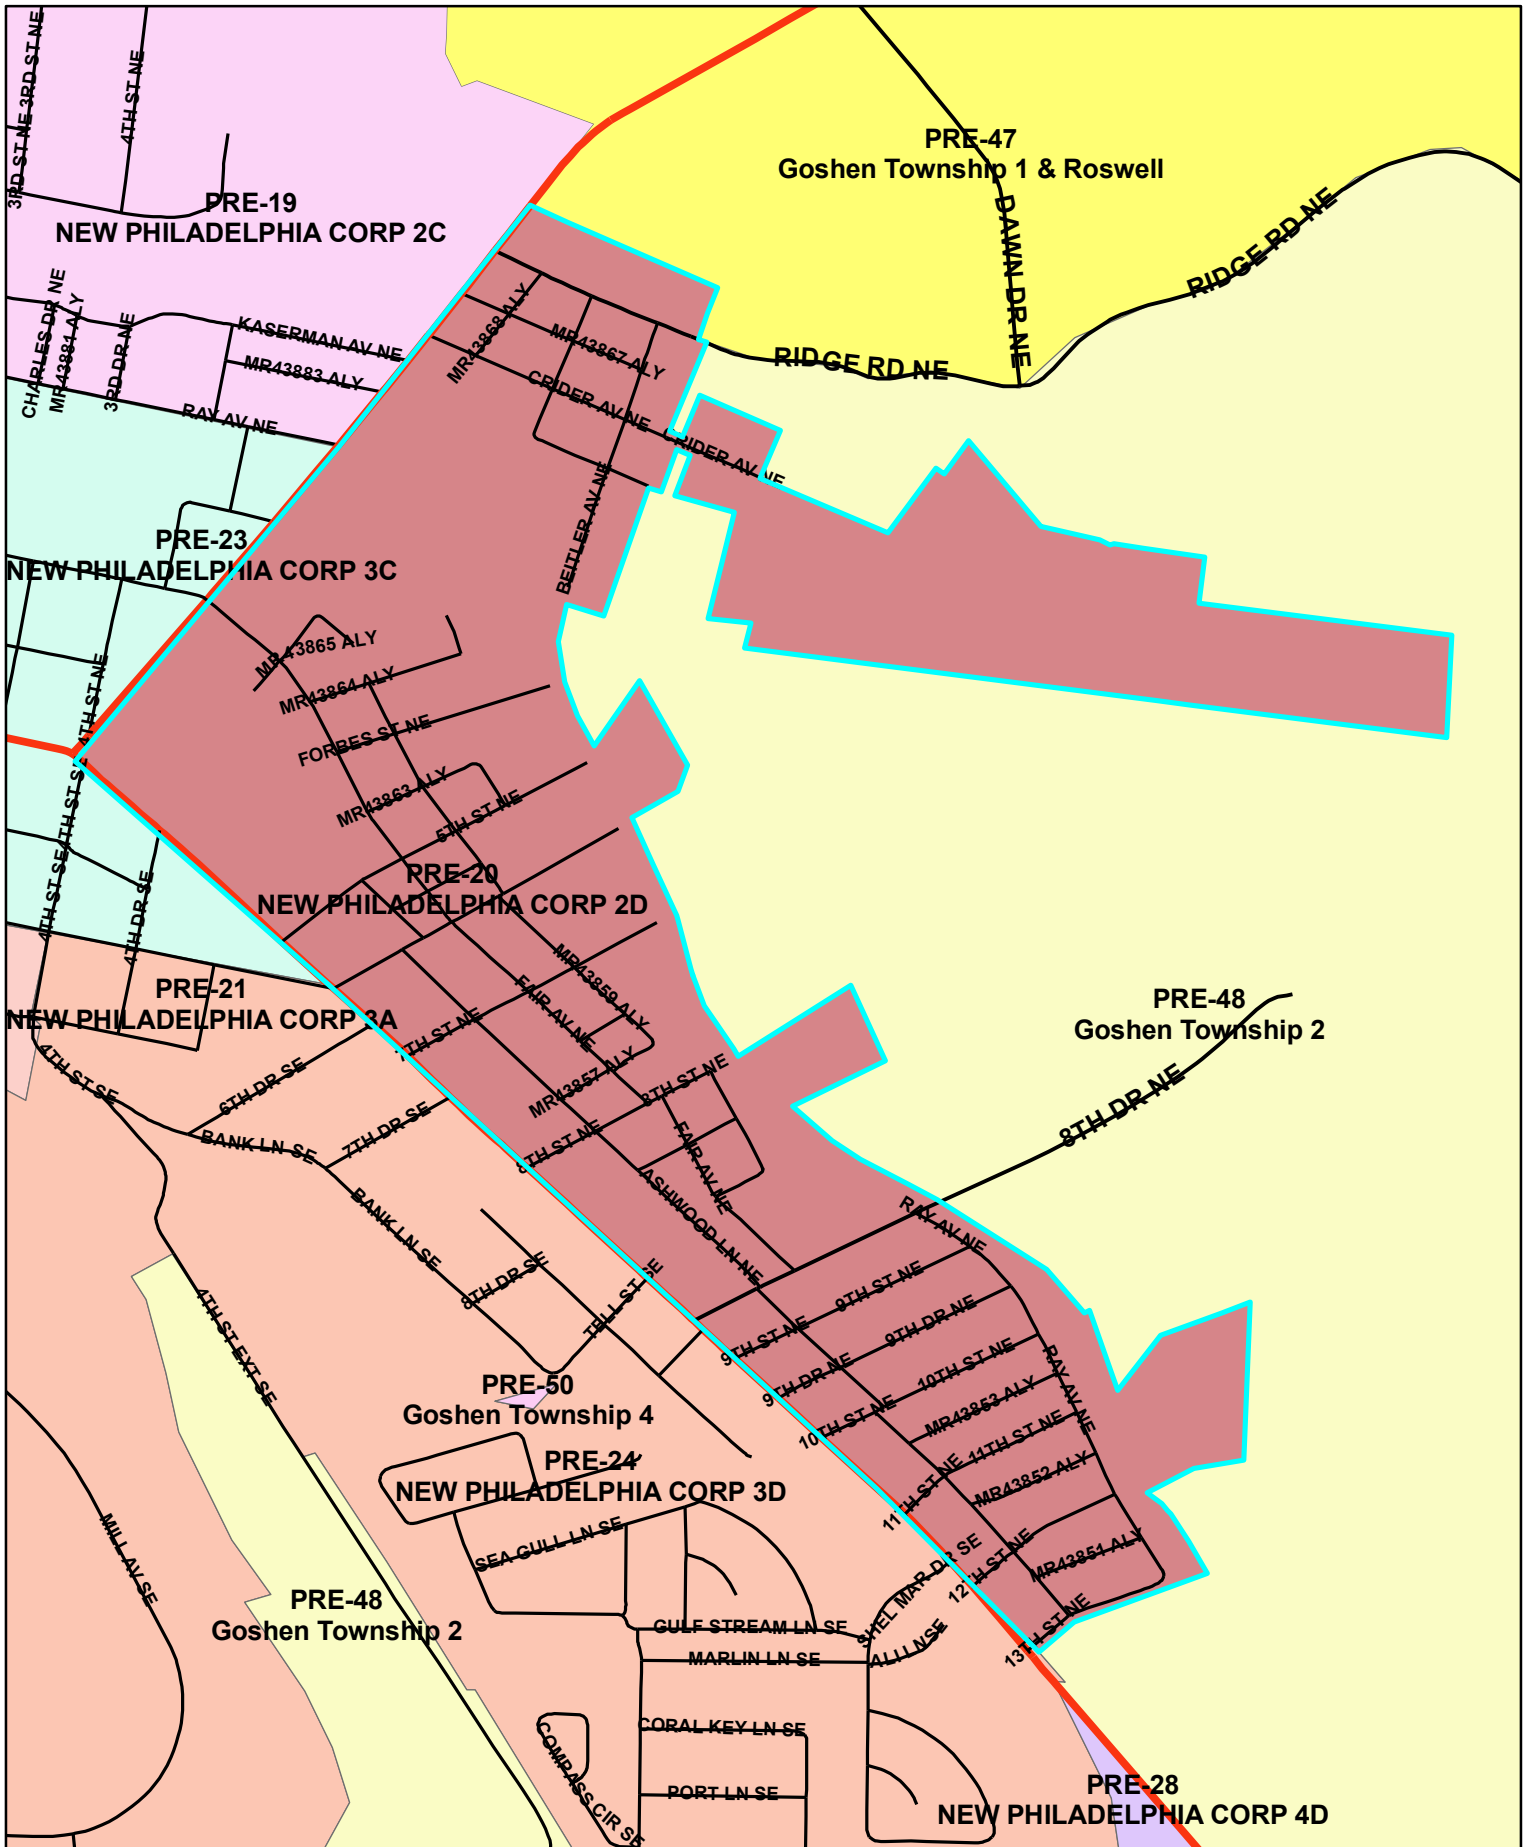

Tuscarawas Count Board of Elections 2010

Pre-20

Legend

STREET_CENTERLINES — <all other values> **JURISDIC** — C — M — P — S — T