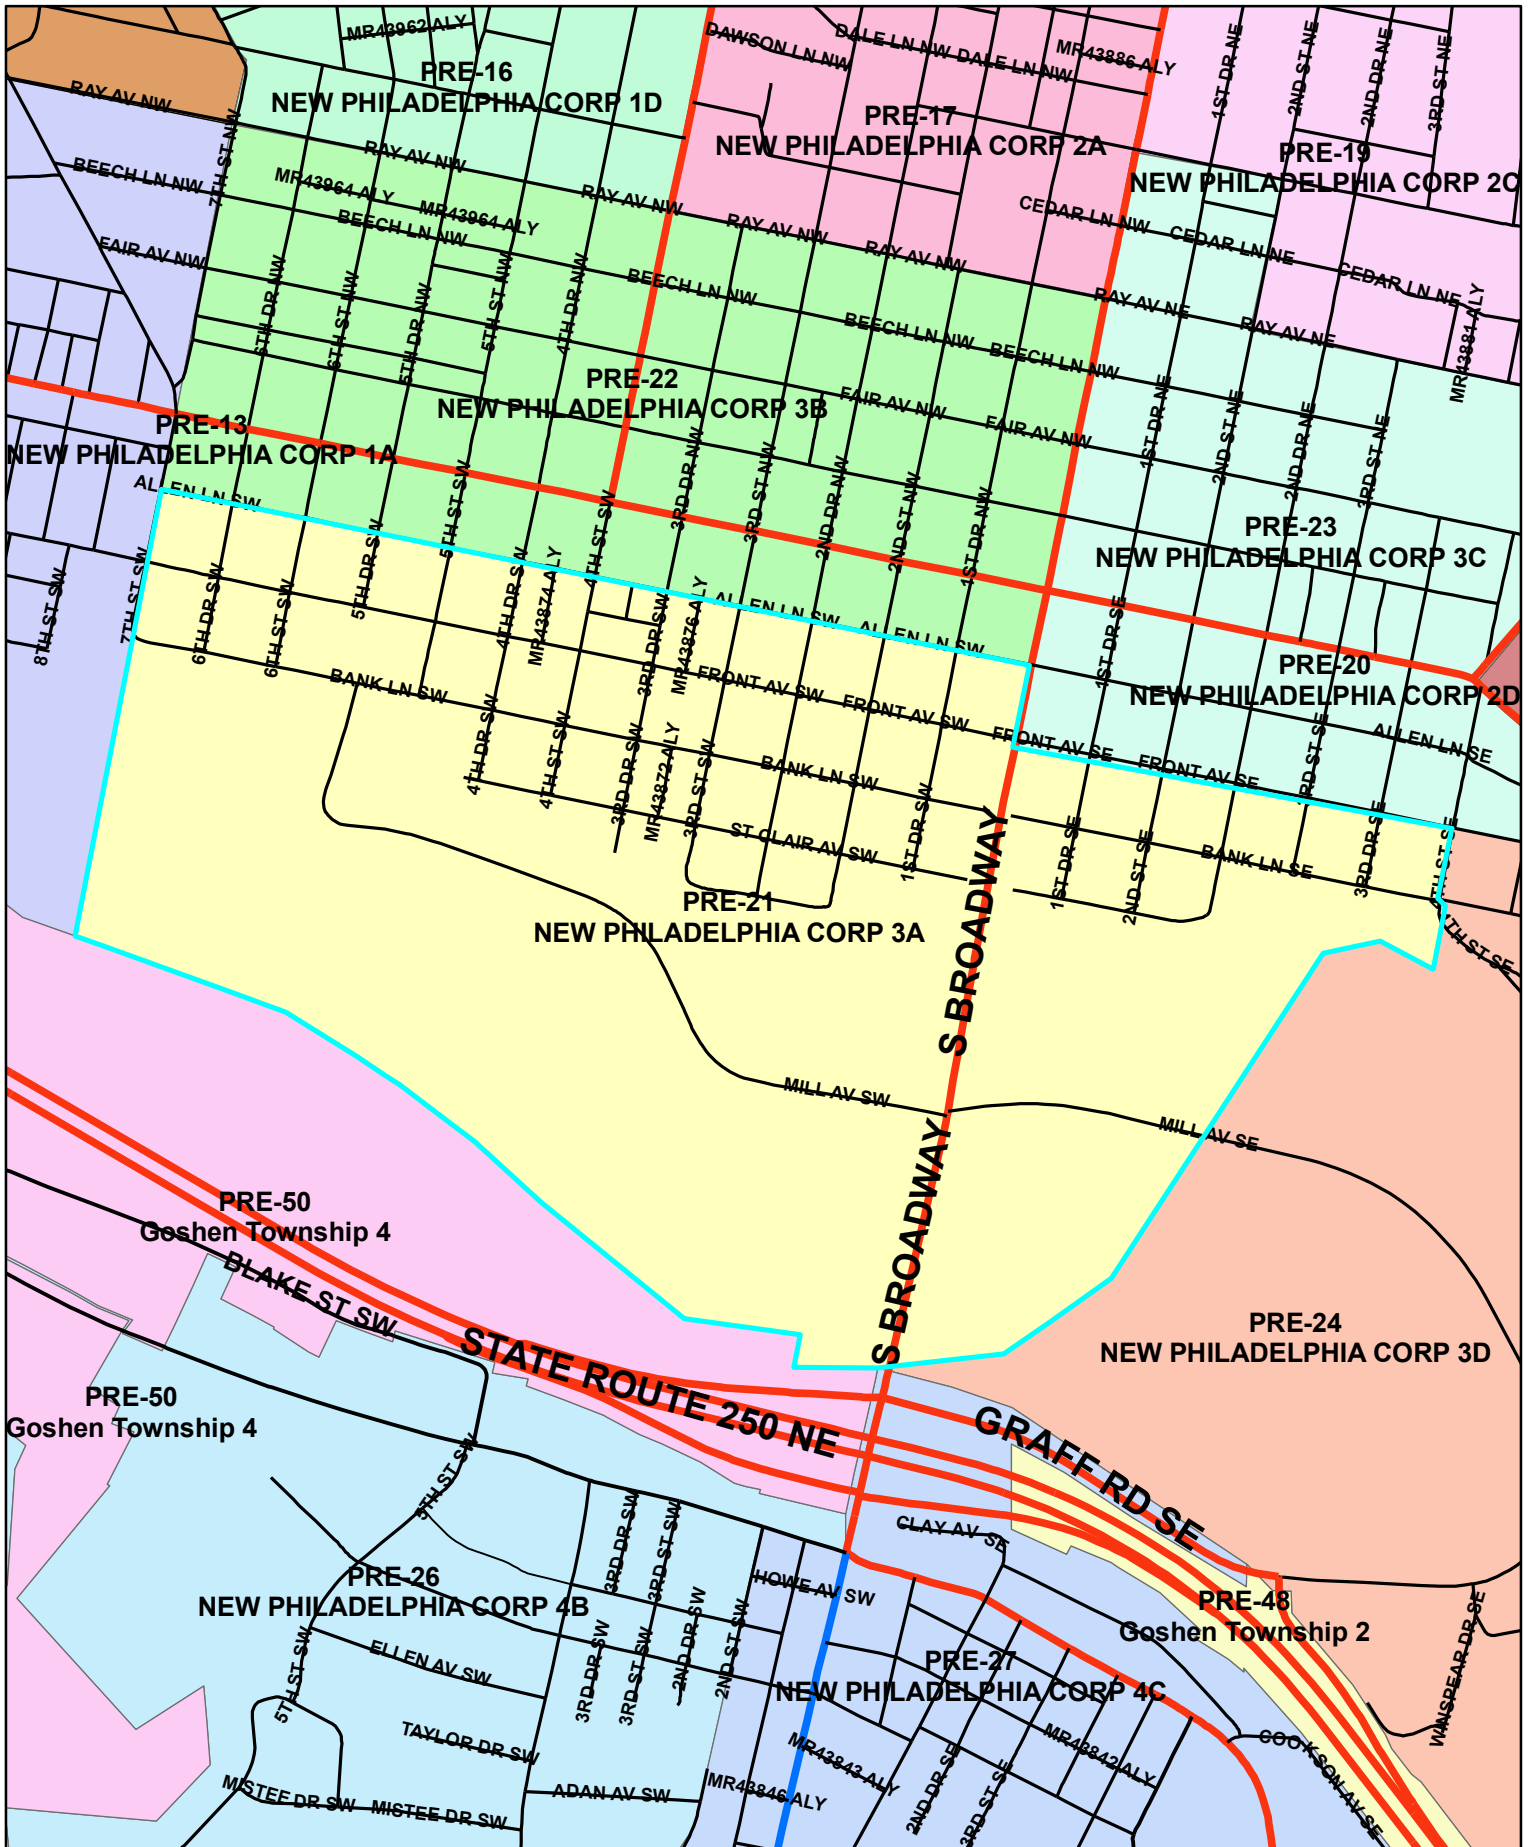

Tuscarawas Count Board of Elections 2010

Pre-21

Legend

STREET_CENTERLINES — <all other values> JURISDIC — C — M — P — S — T