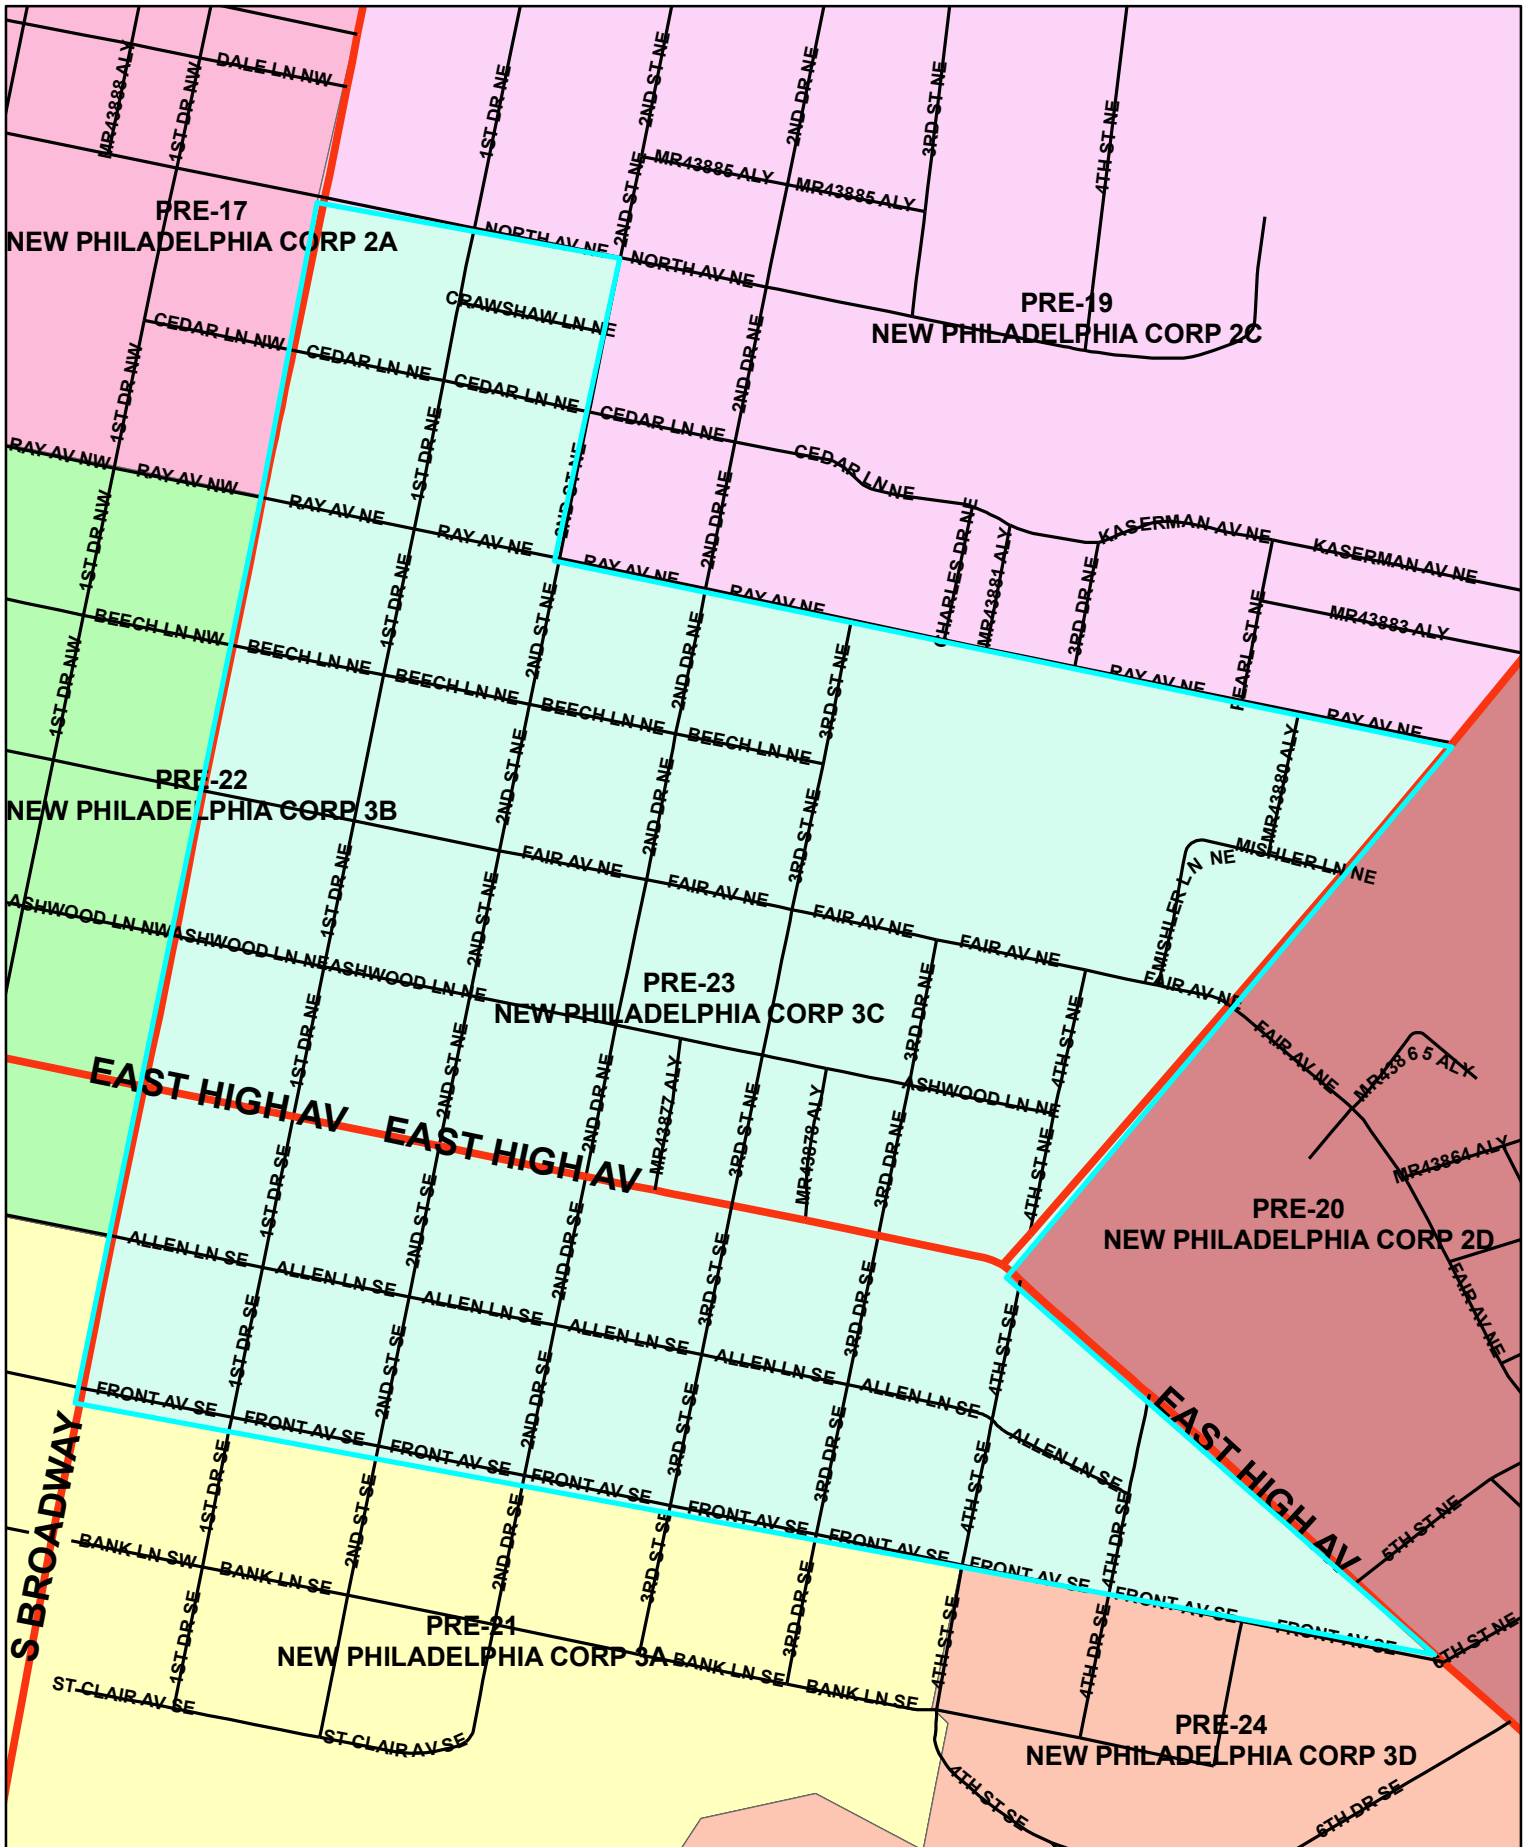

Tuscarawas Count Board of Elections 2010

Pre-23

Legend

STREET_CENTERLINES — <all other values> JURISDIC — C — M — P — S — T