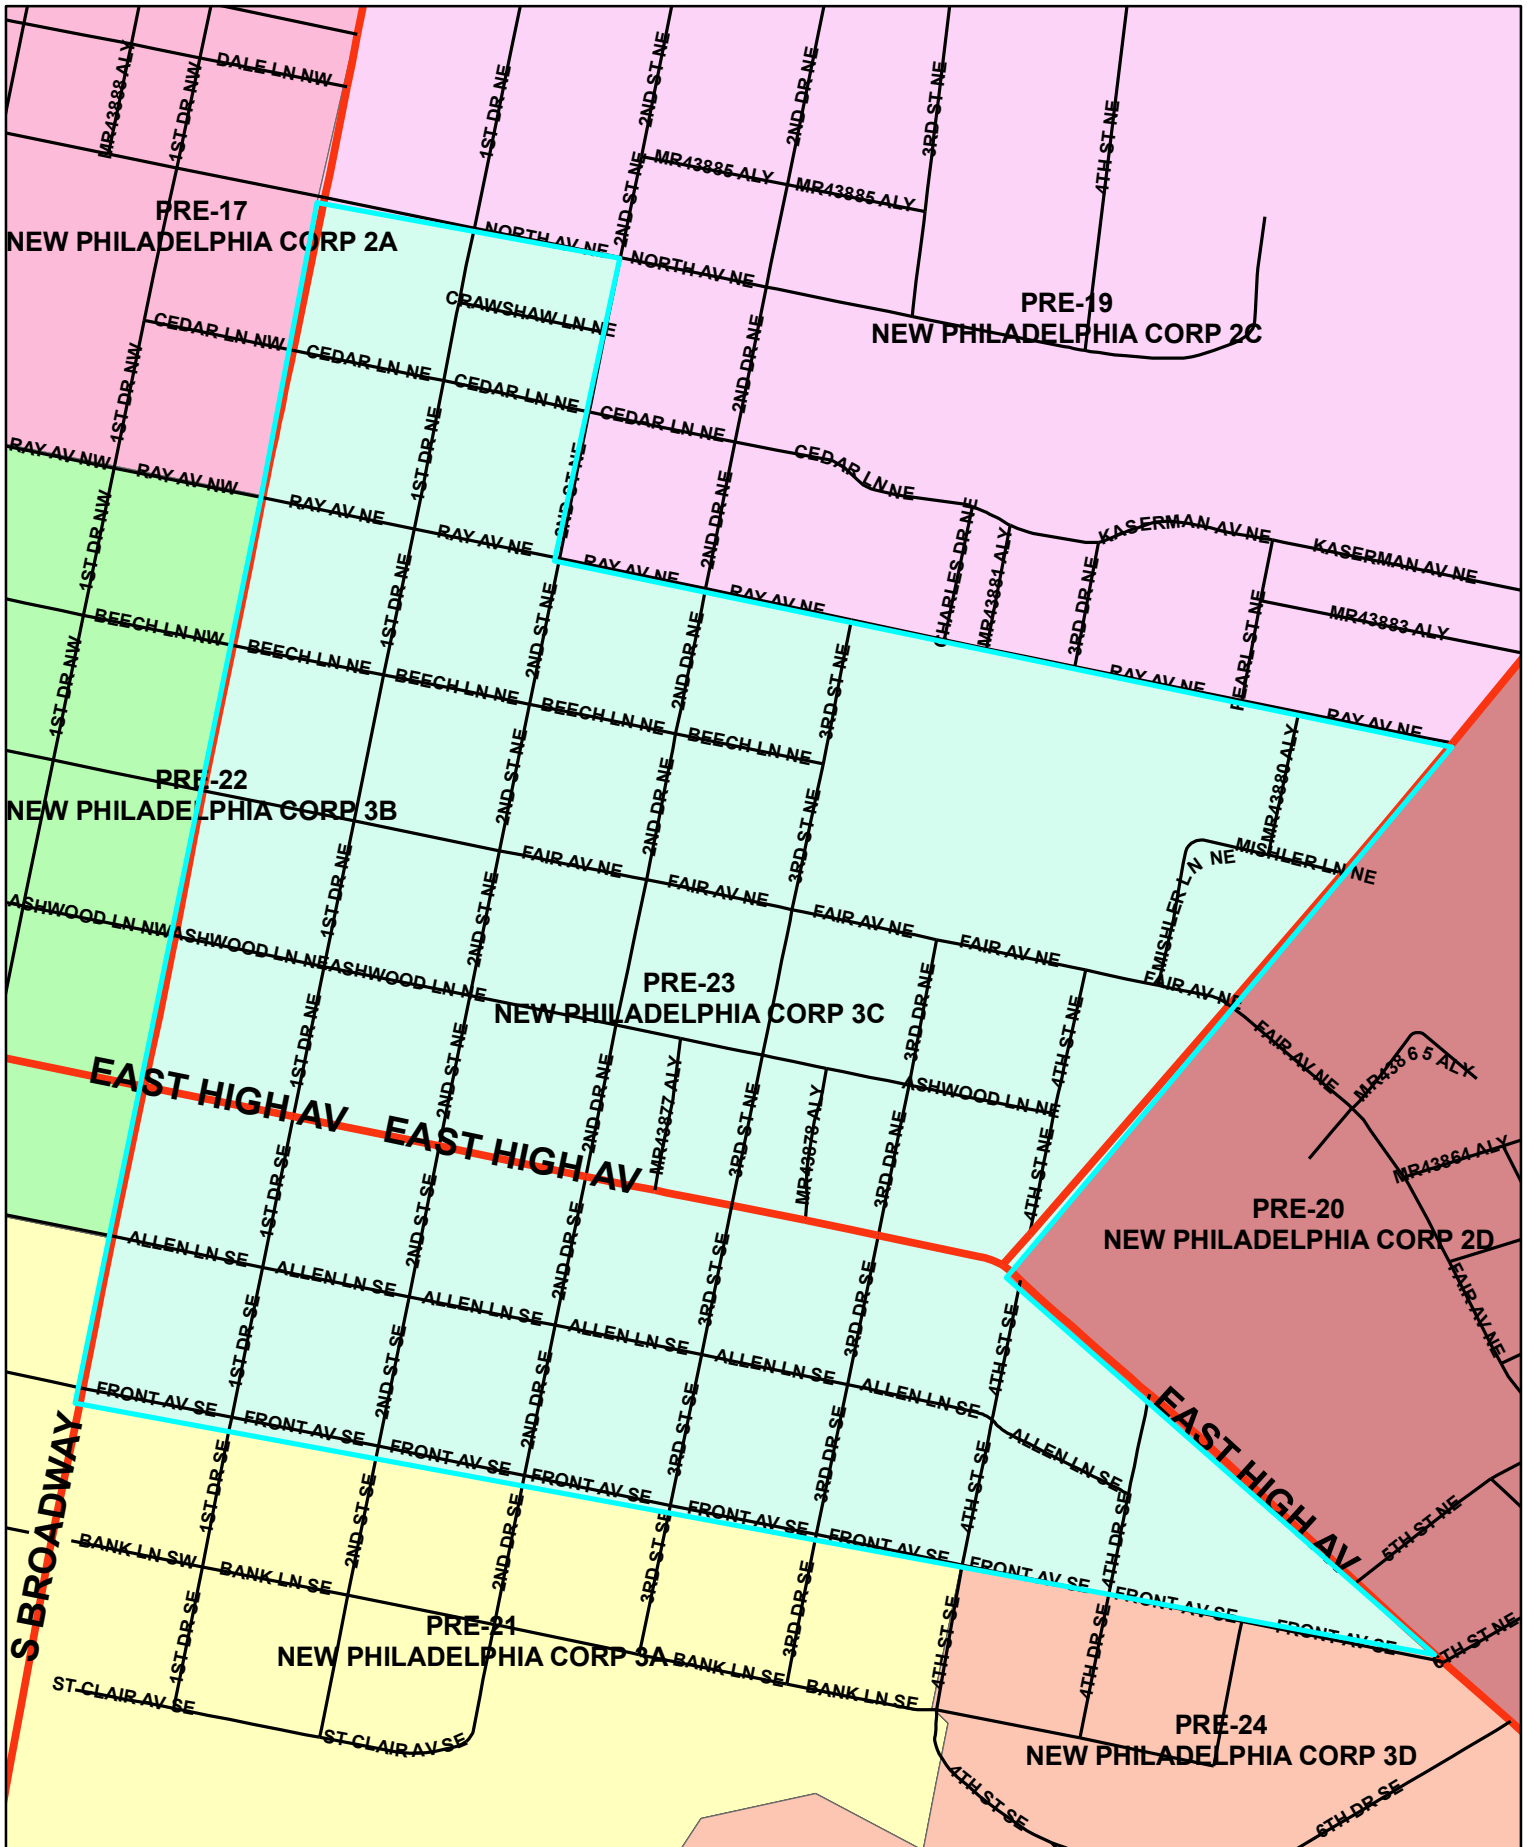

Tuscarawas Count Board of Elections 2010

Pre-23

Legend

STREET_CENTERLINES — <all other values> JURISDIC — C — M — P — S — T