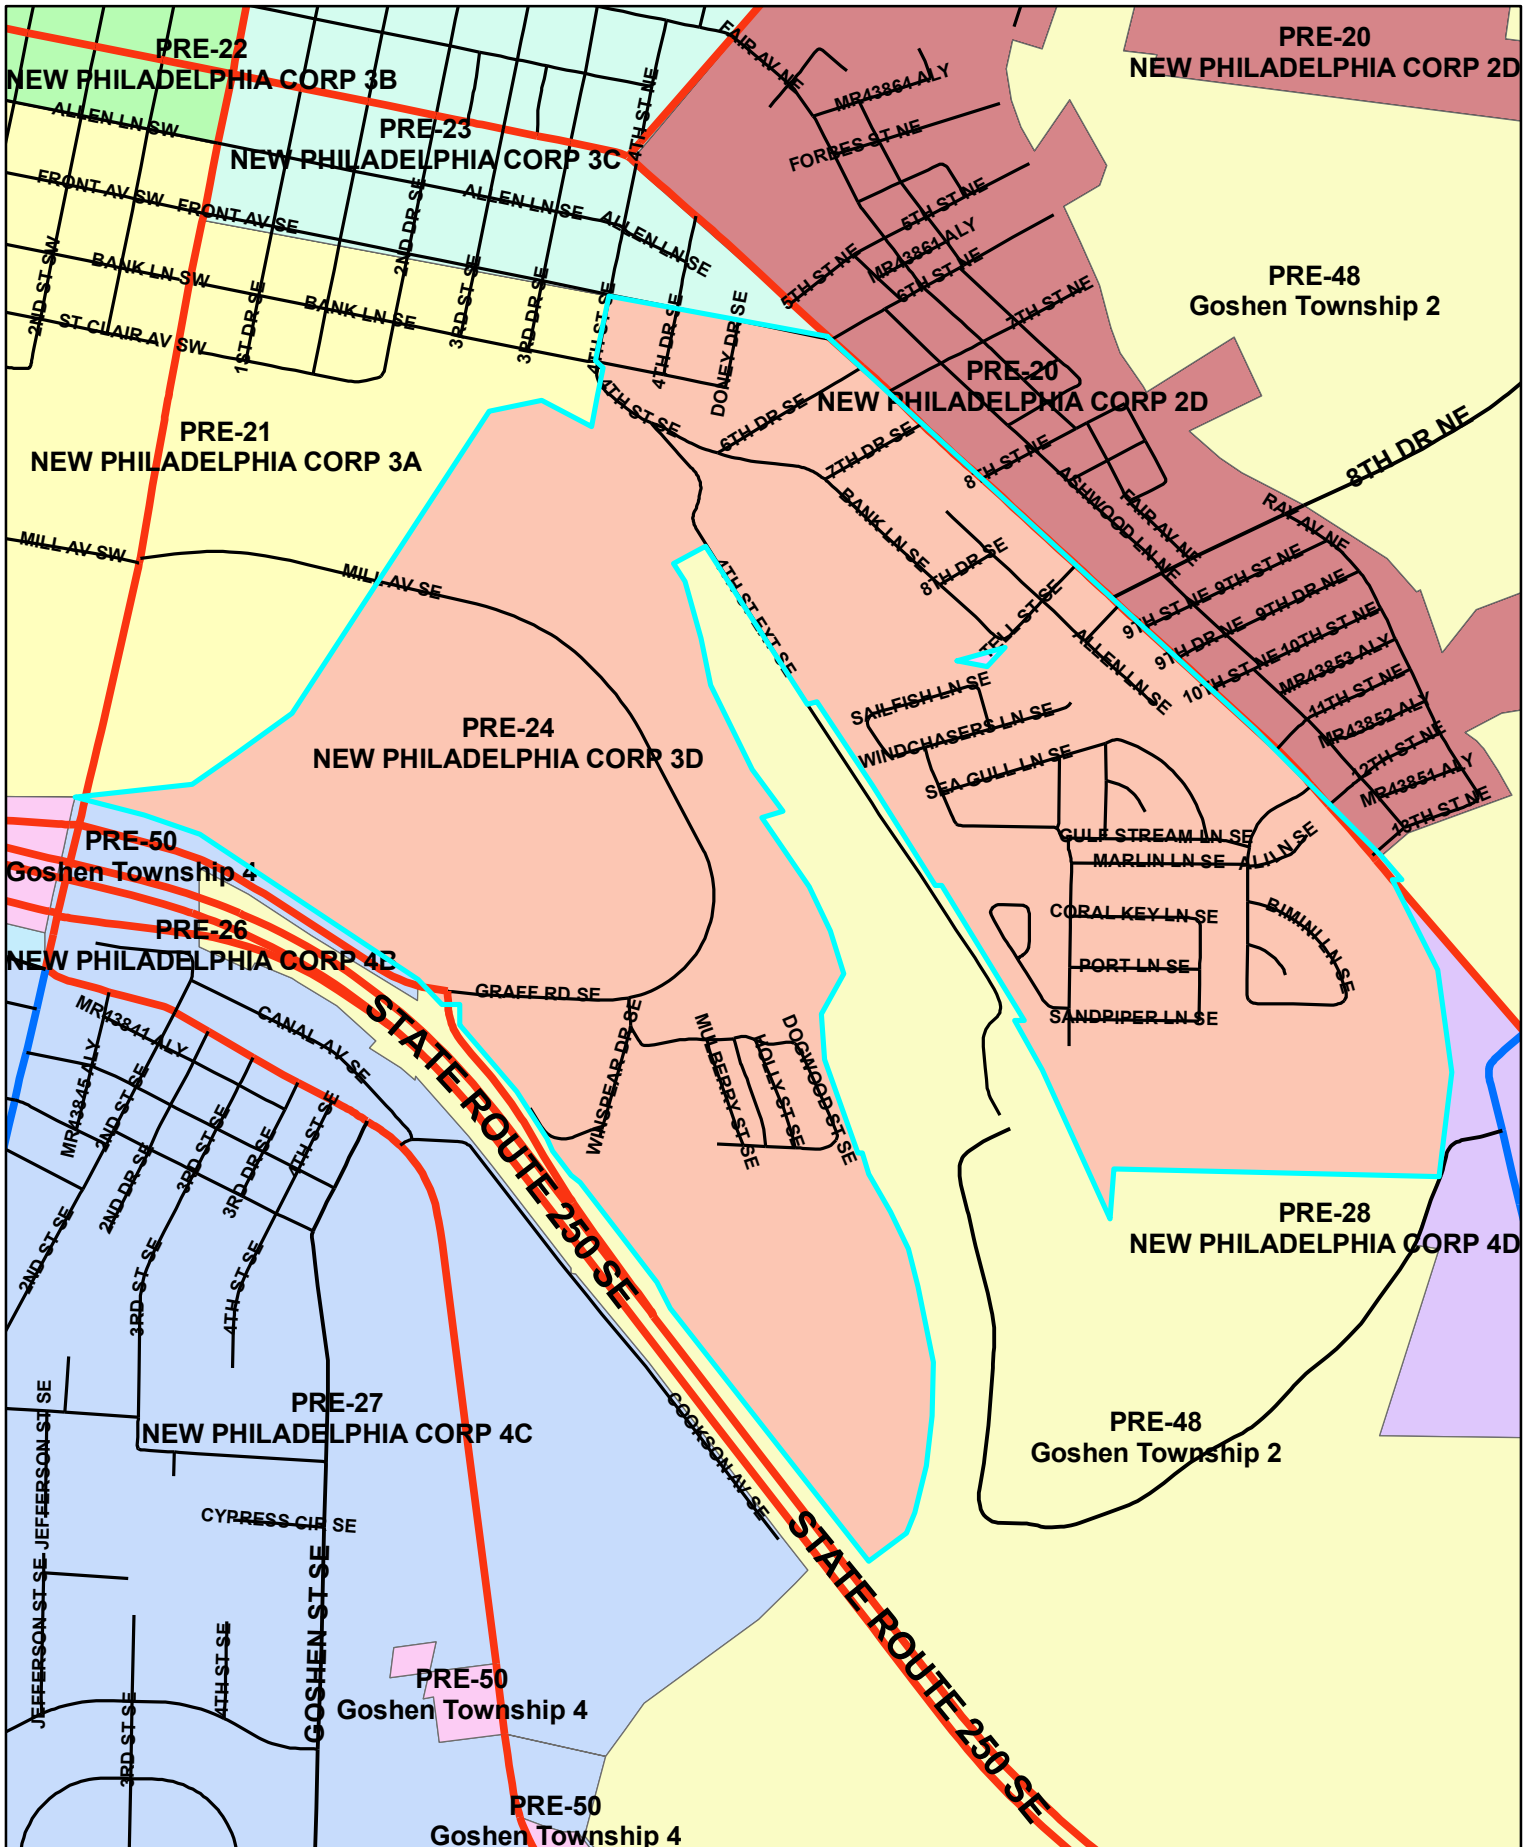

# Tuscarawas Count Board of Elections 2010

## Pre-24

### Legend

STREET\_CENTERLINES — <all other values> JURISDIC — C — M — P — S — T