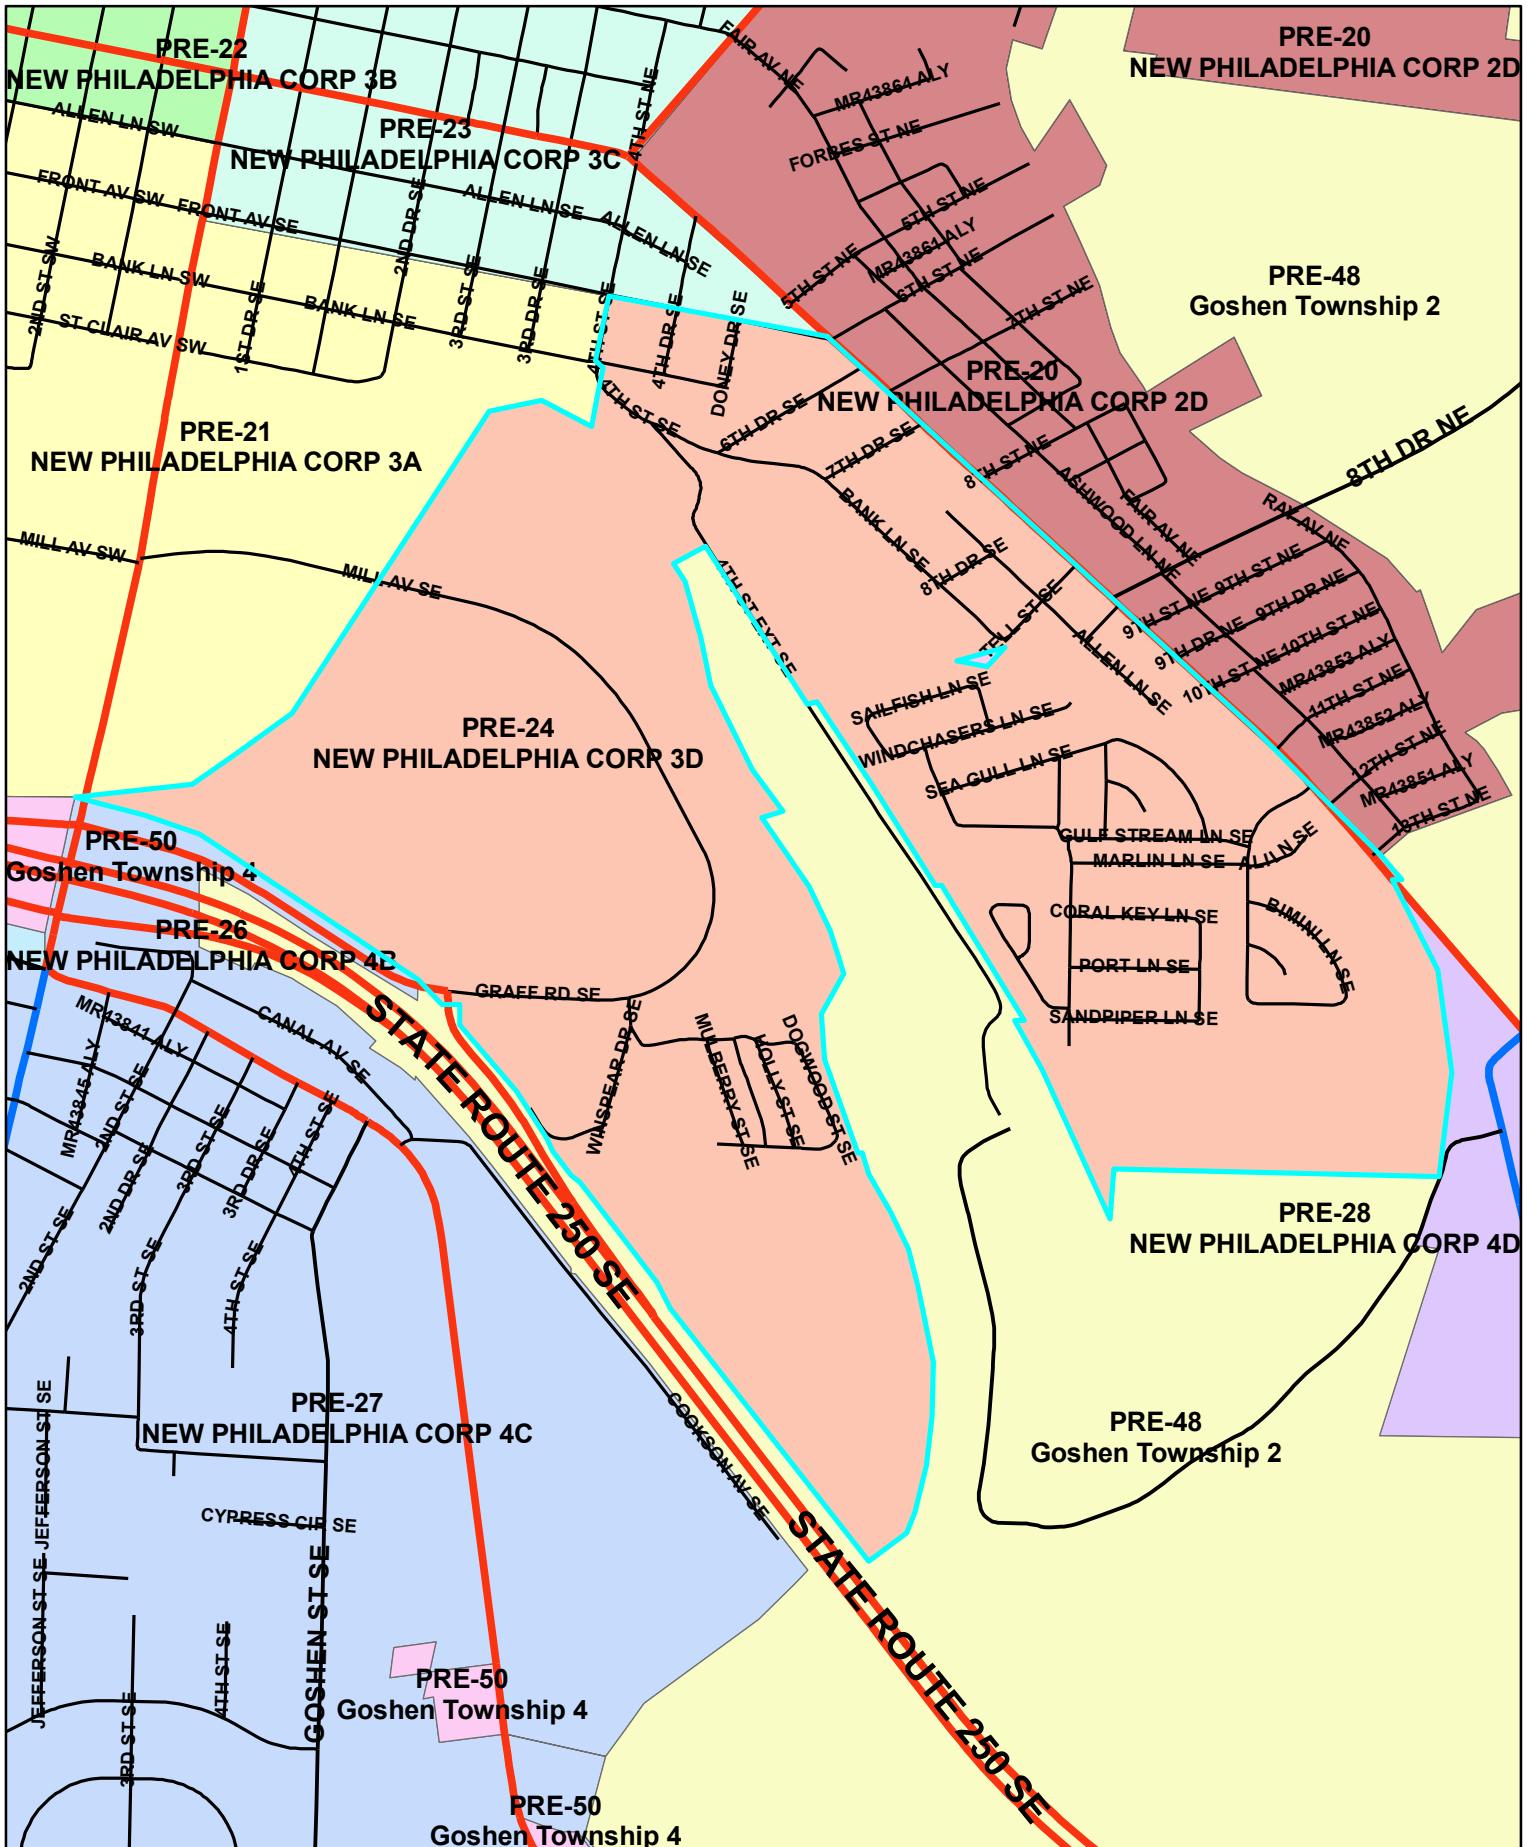

# Tuscarawas Count Board of Elections 2010

## Pre-24

### Legend

STREET\_CENTERLINES — <all other values> JURISDIC — C — M — P — S — T