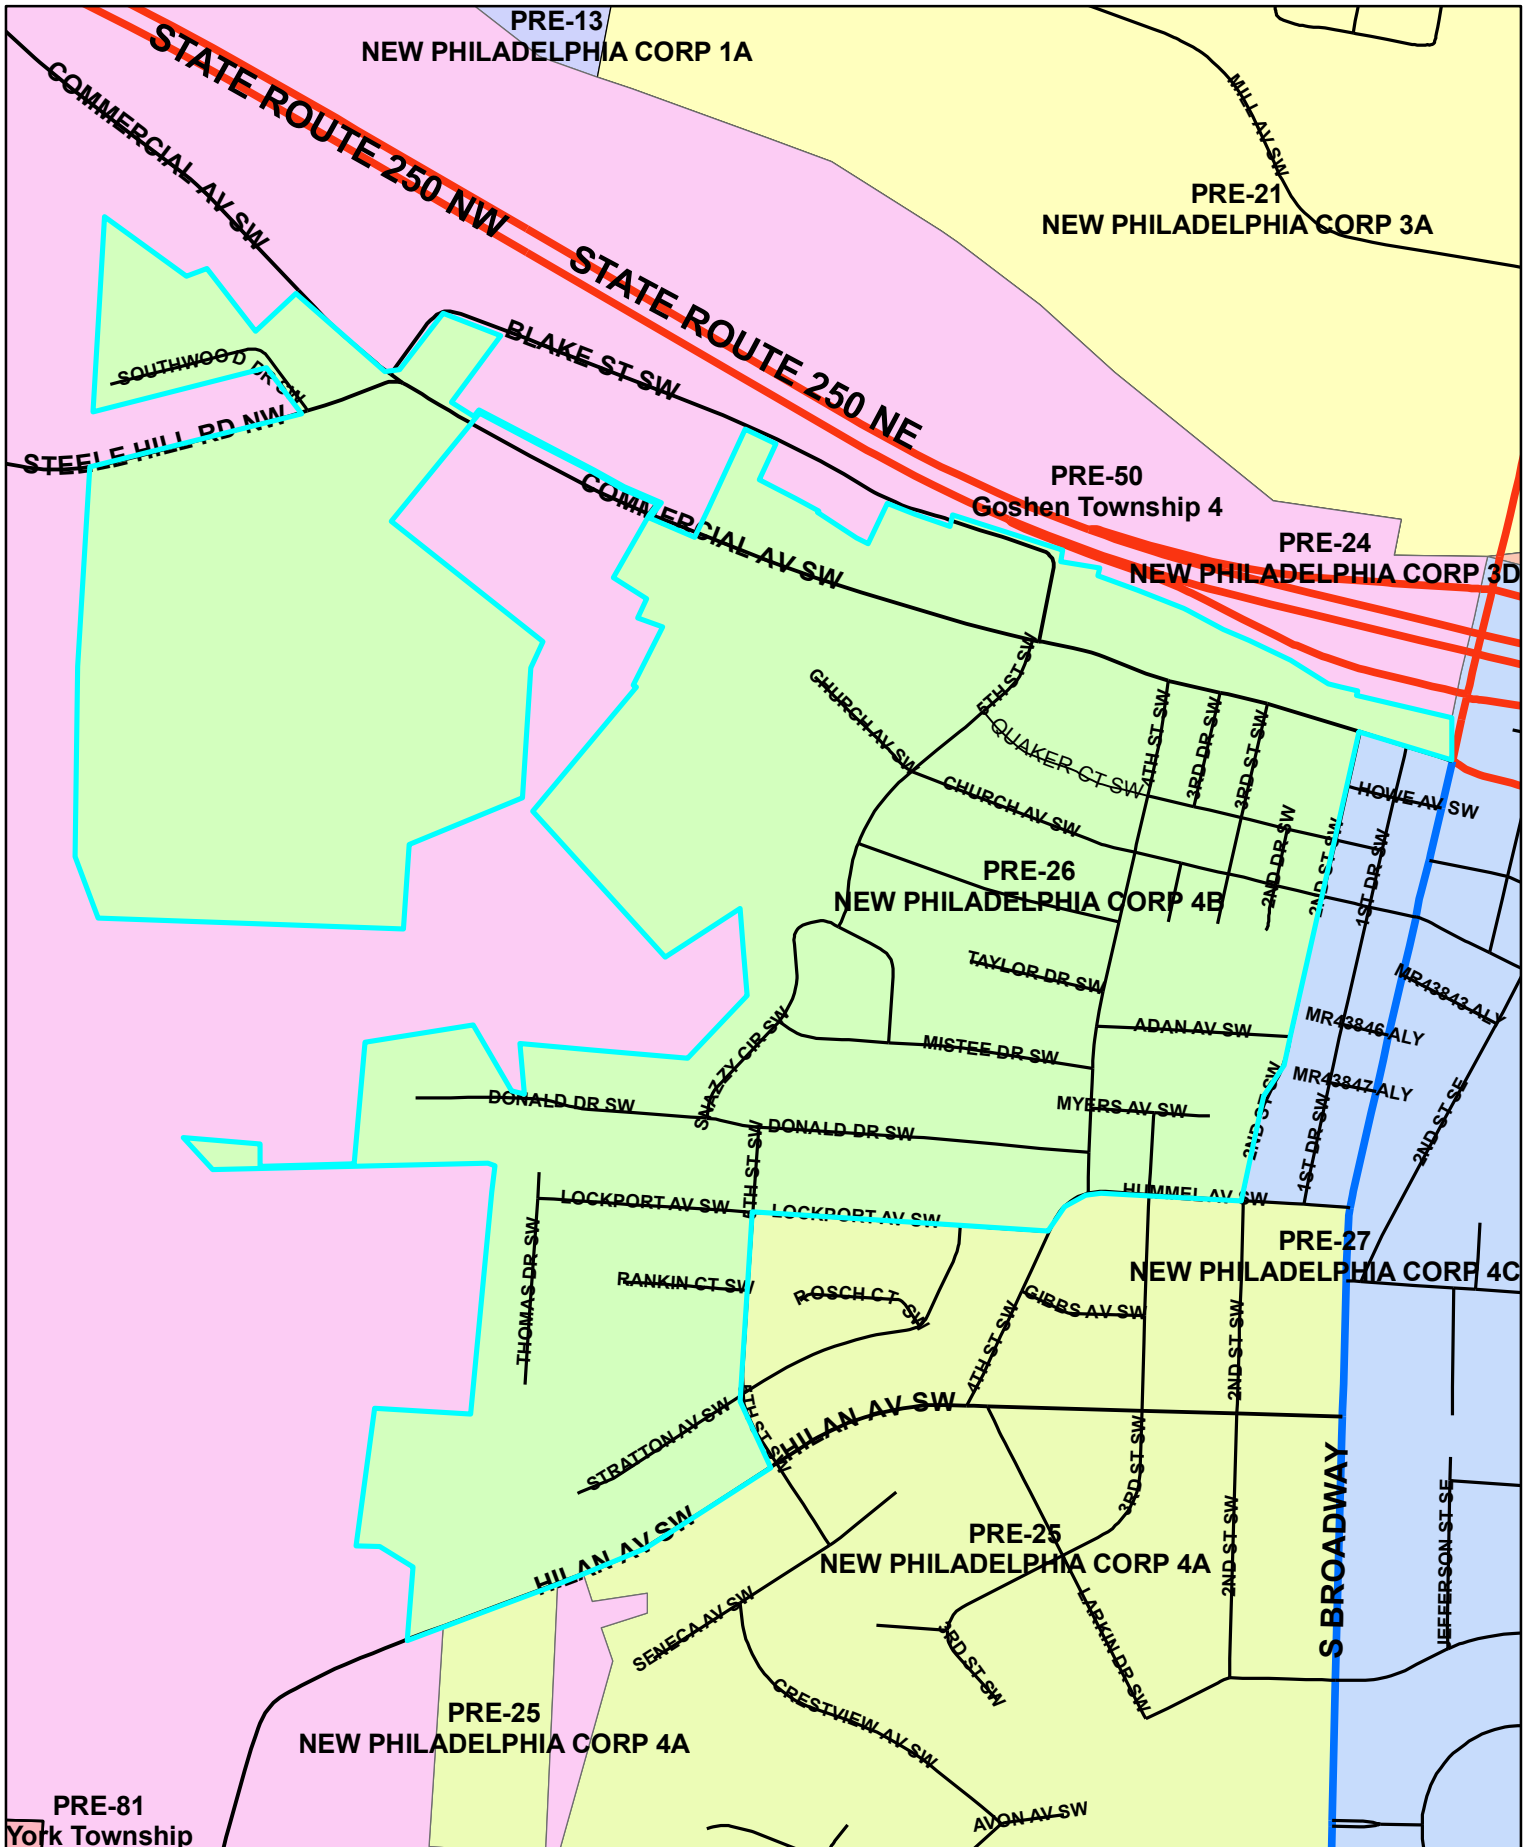

Tuscarawas Count Board of Elections 2010 Pre-26

Legend

STREET_CENTERLINES — <all other values> **JURISDIC** — C — M — P — S — T