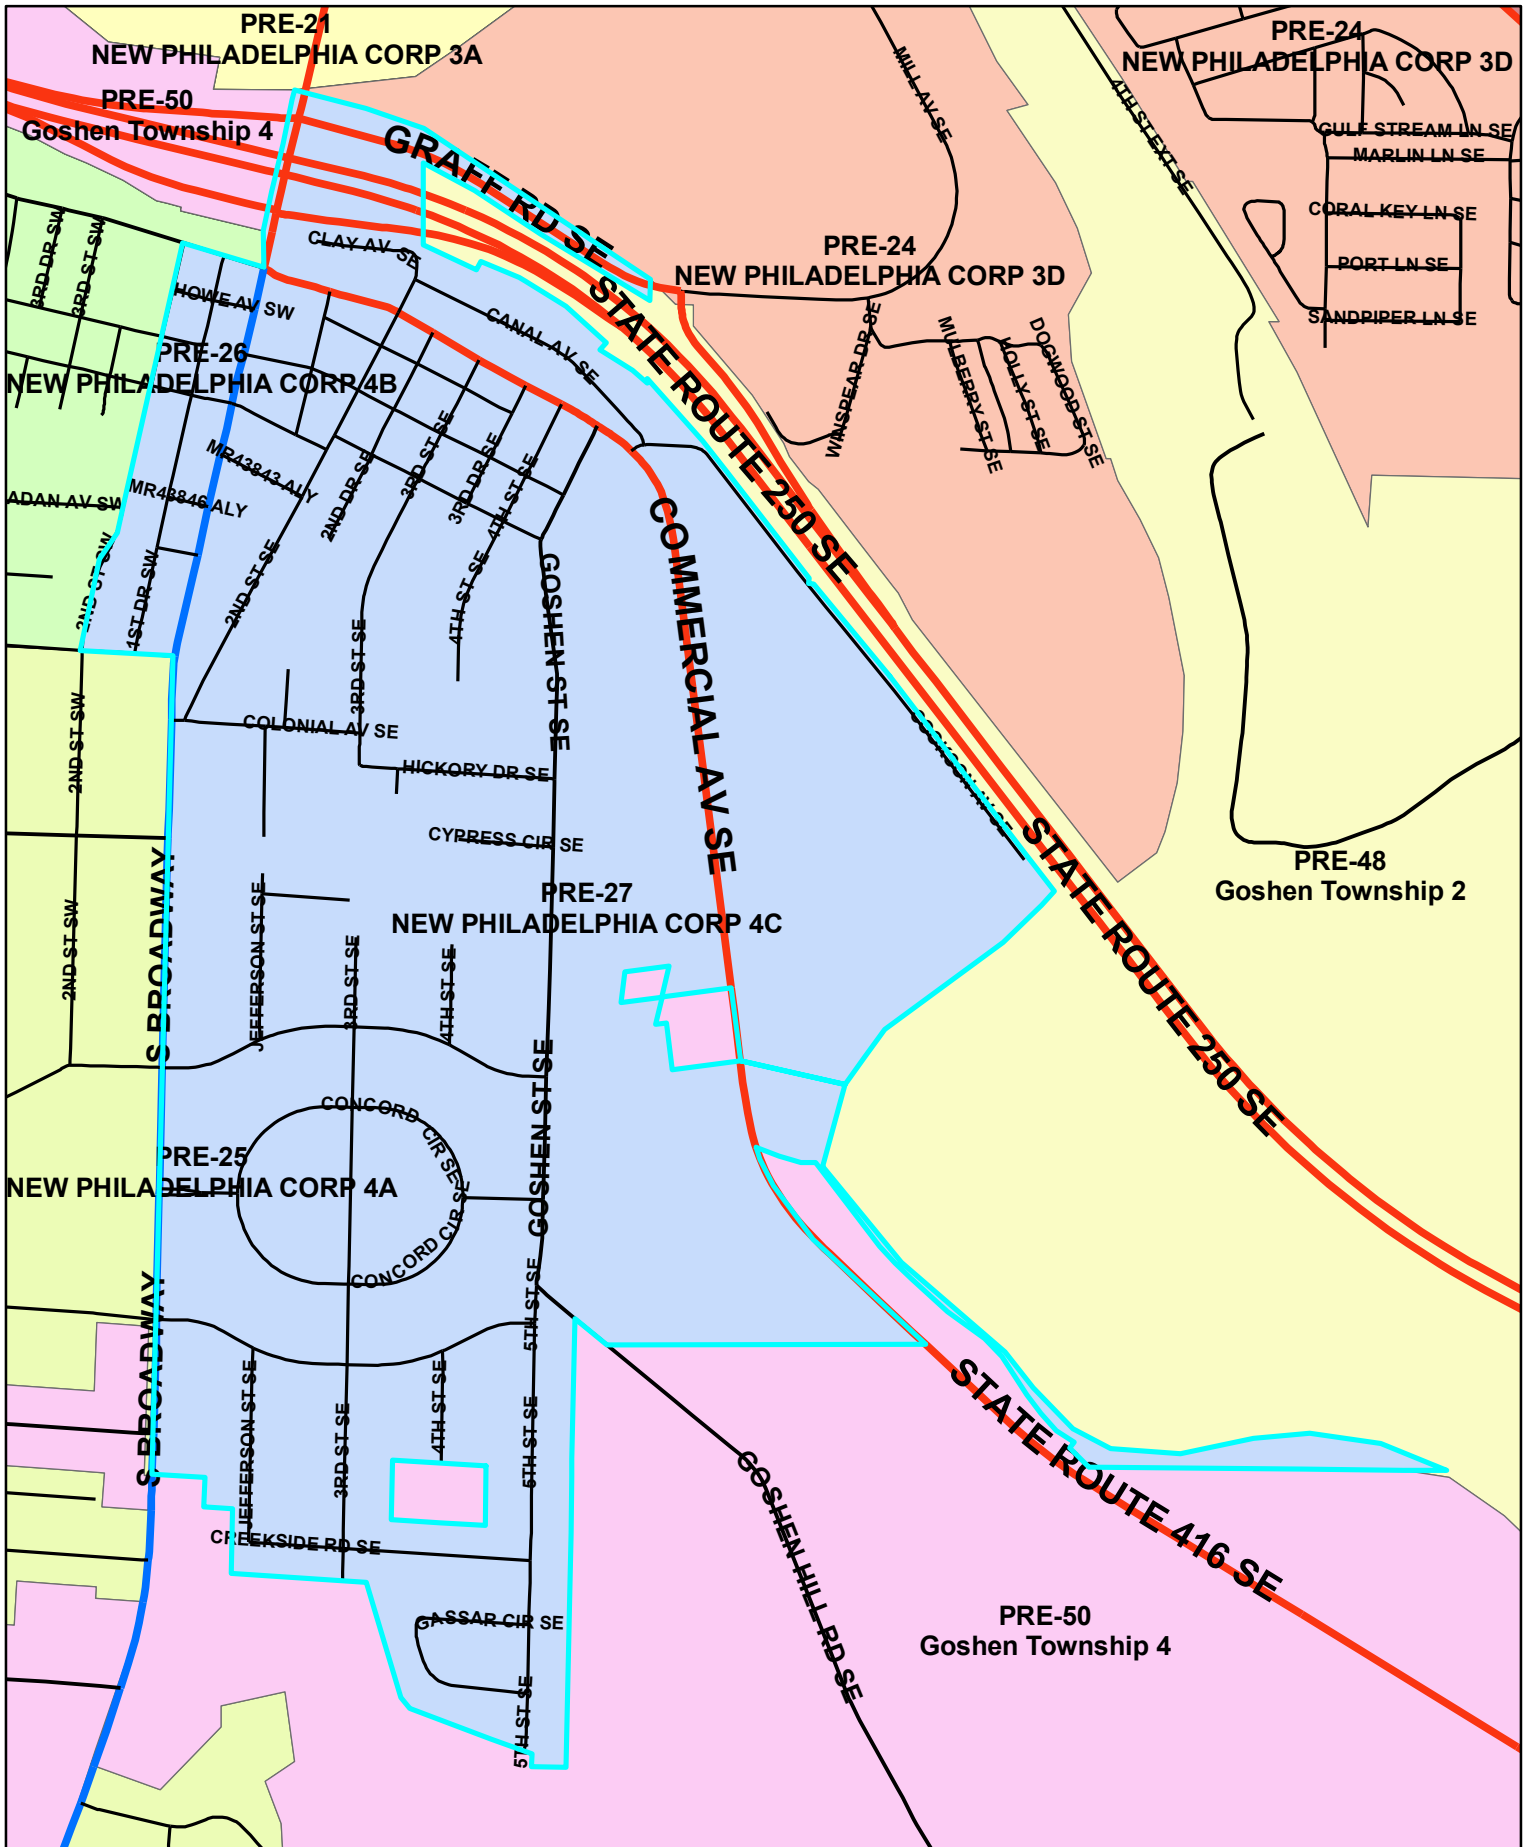

Tuscarawas Count Board of Elections 2010

Pre-27

Legend

STREET_CENTERLINES — <all other values> **JURISDIC** — C — M — P — S — T