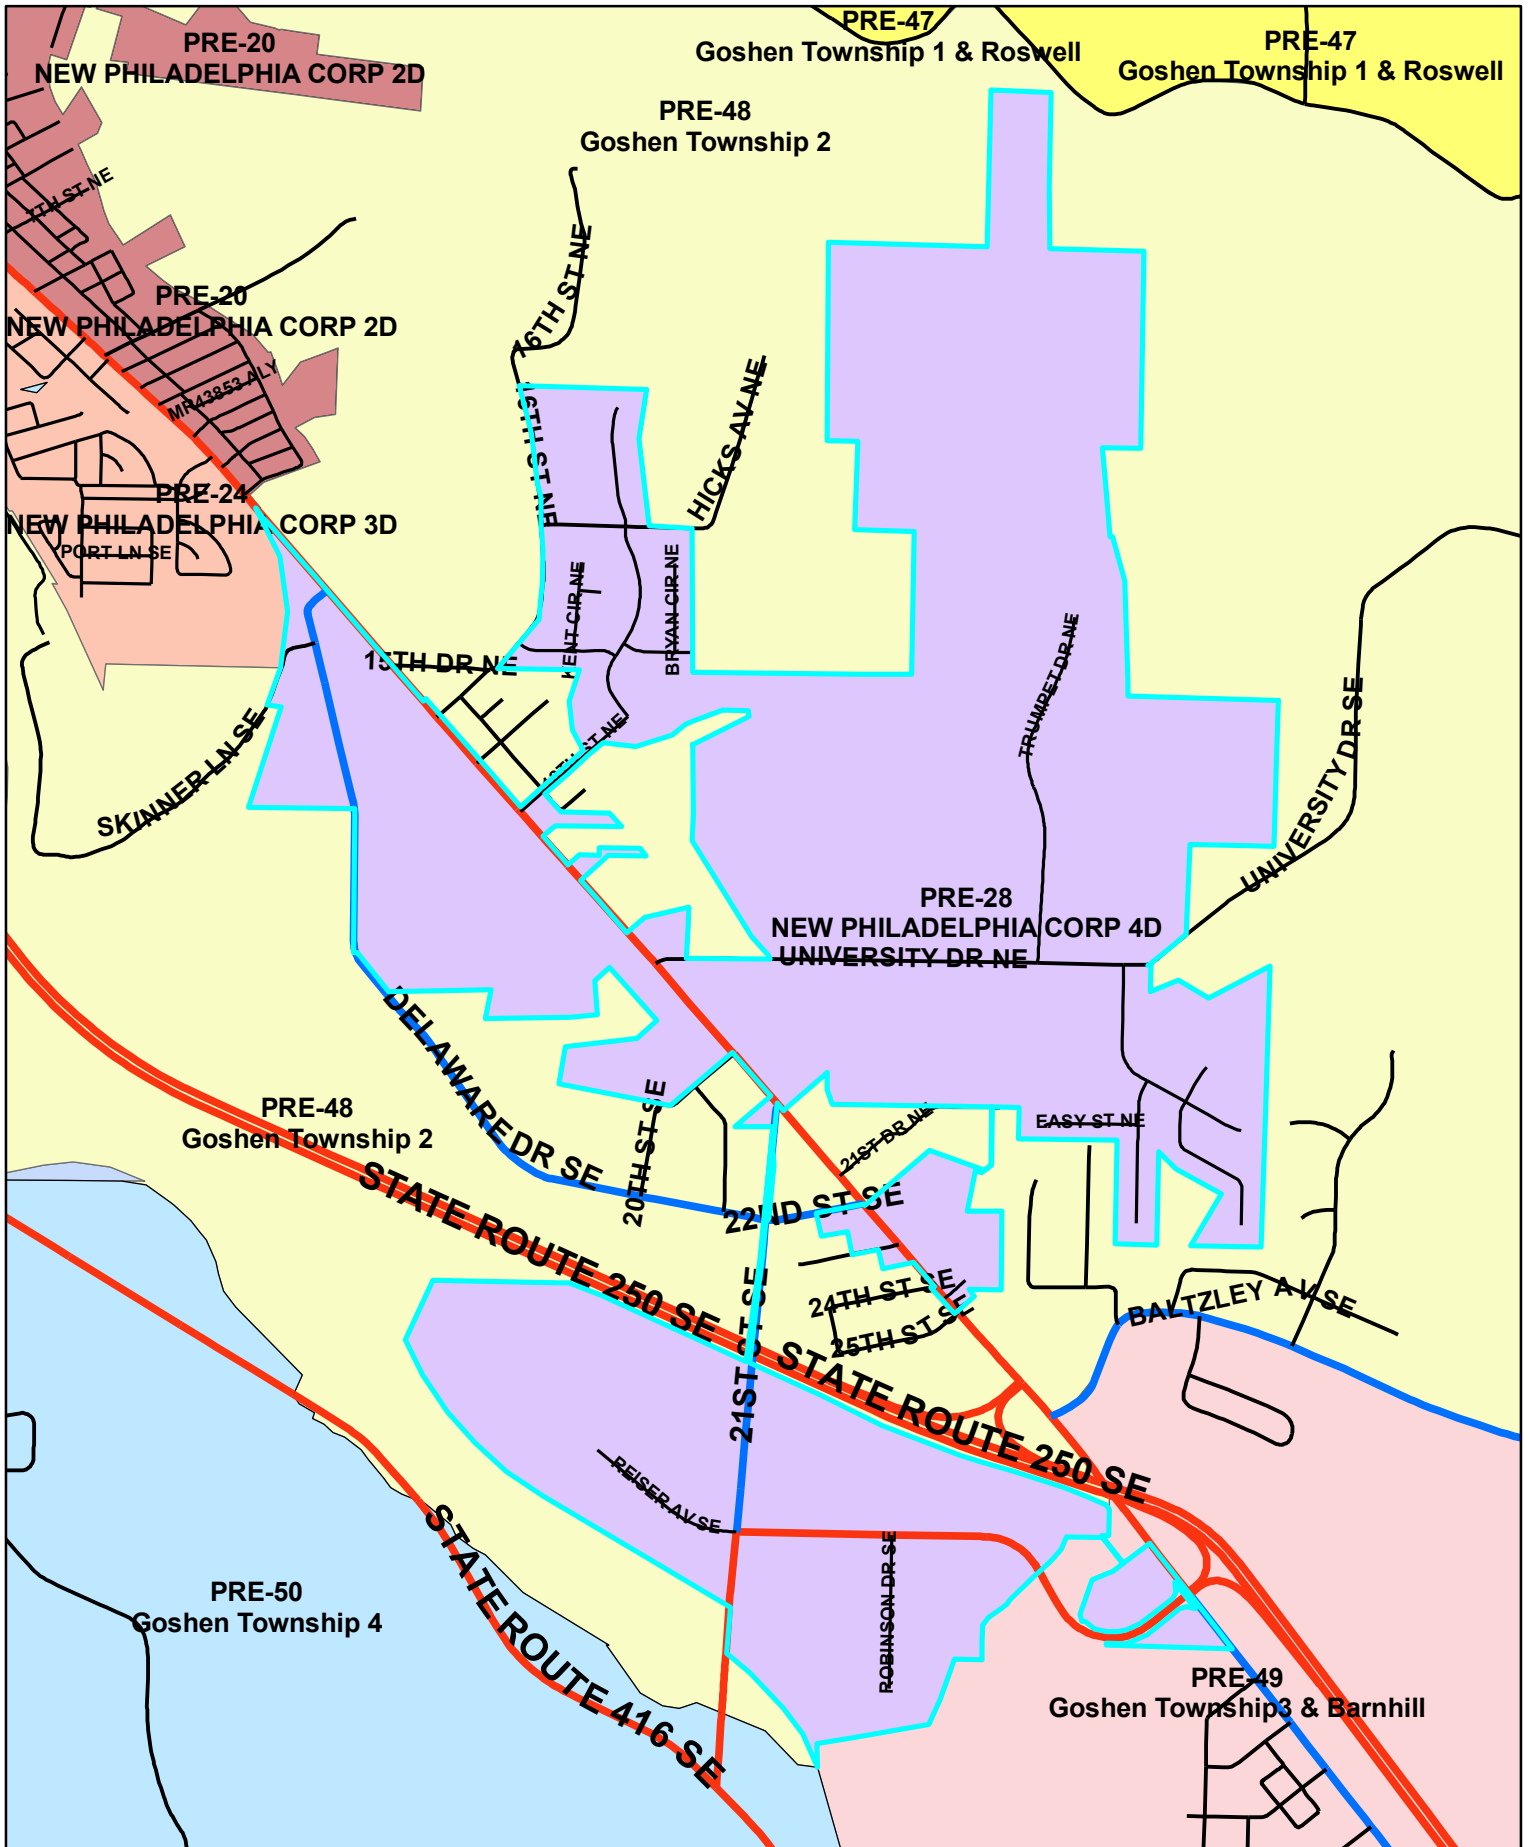

# Tuscarawas Count Board of Elections 2010

## Pre-28

### Legend

STREET\_CENTERLINES — <all other values> JURISDIC — C — M — P — S — T