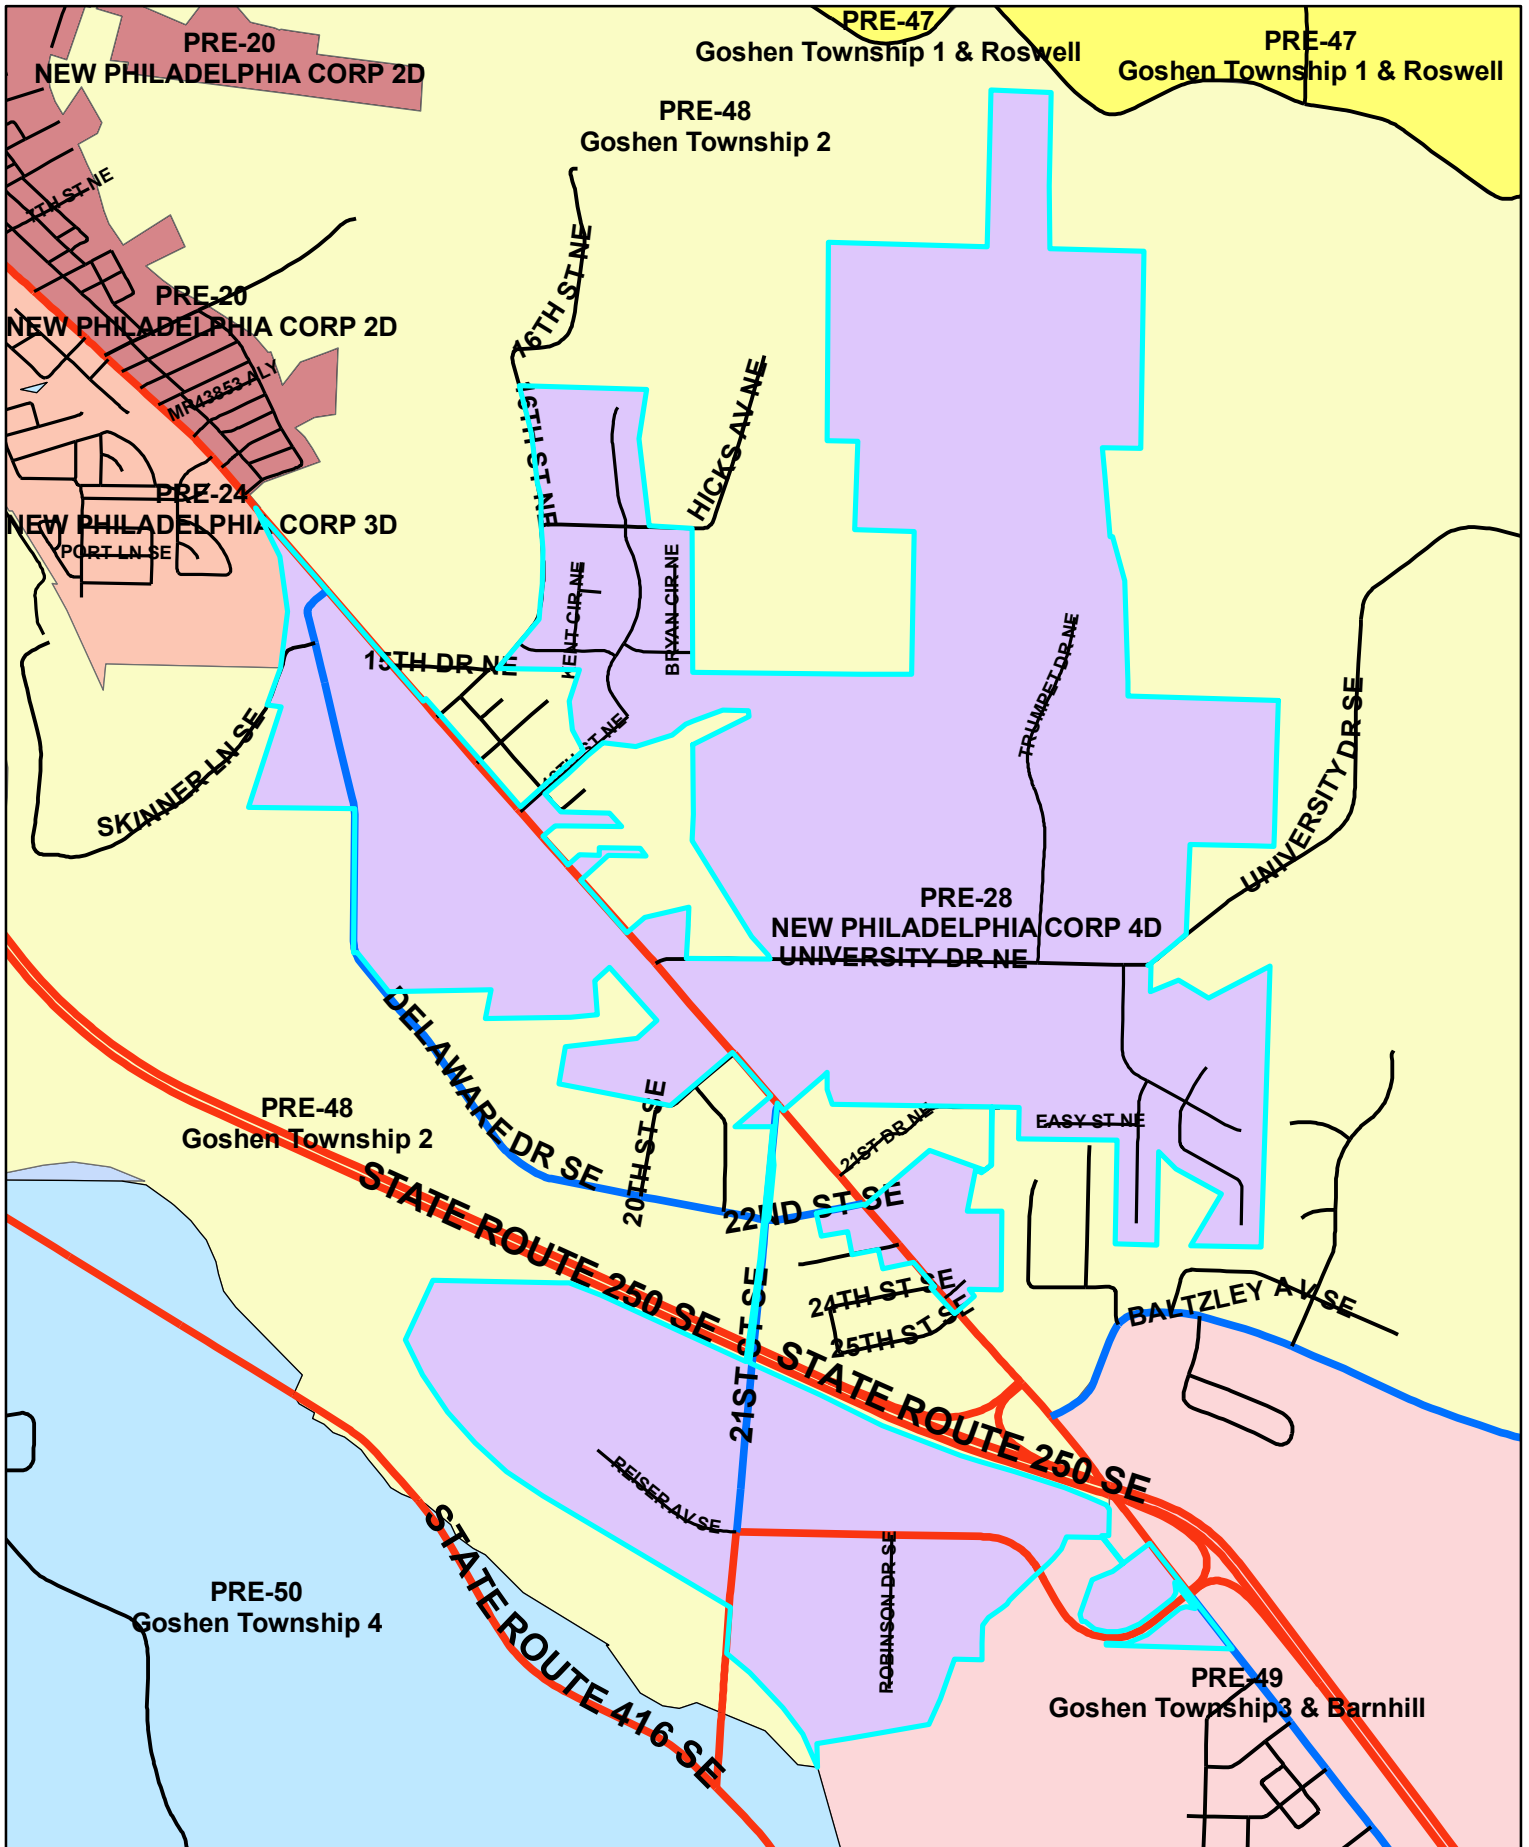

Tuscarawas Count Board of Elections 2010

Pre-28

Legend

STREET_CENTERLINES — <all other values> JURISDIC — C — M — P — S — T