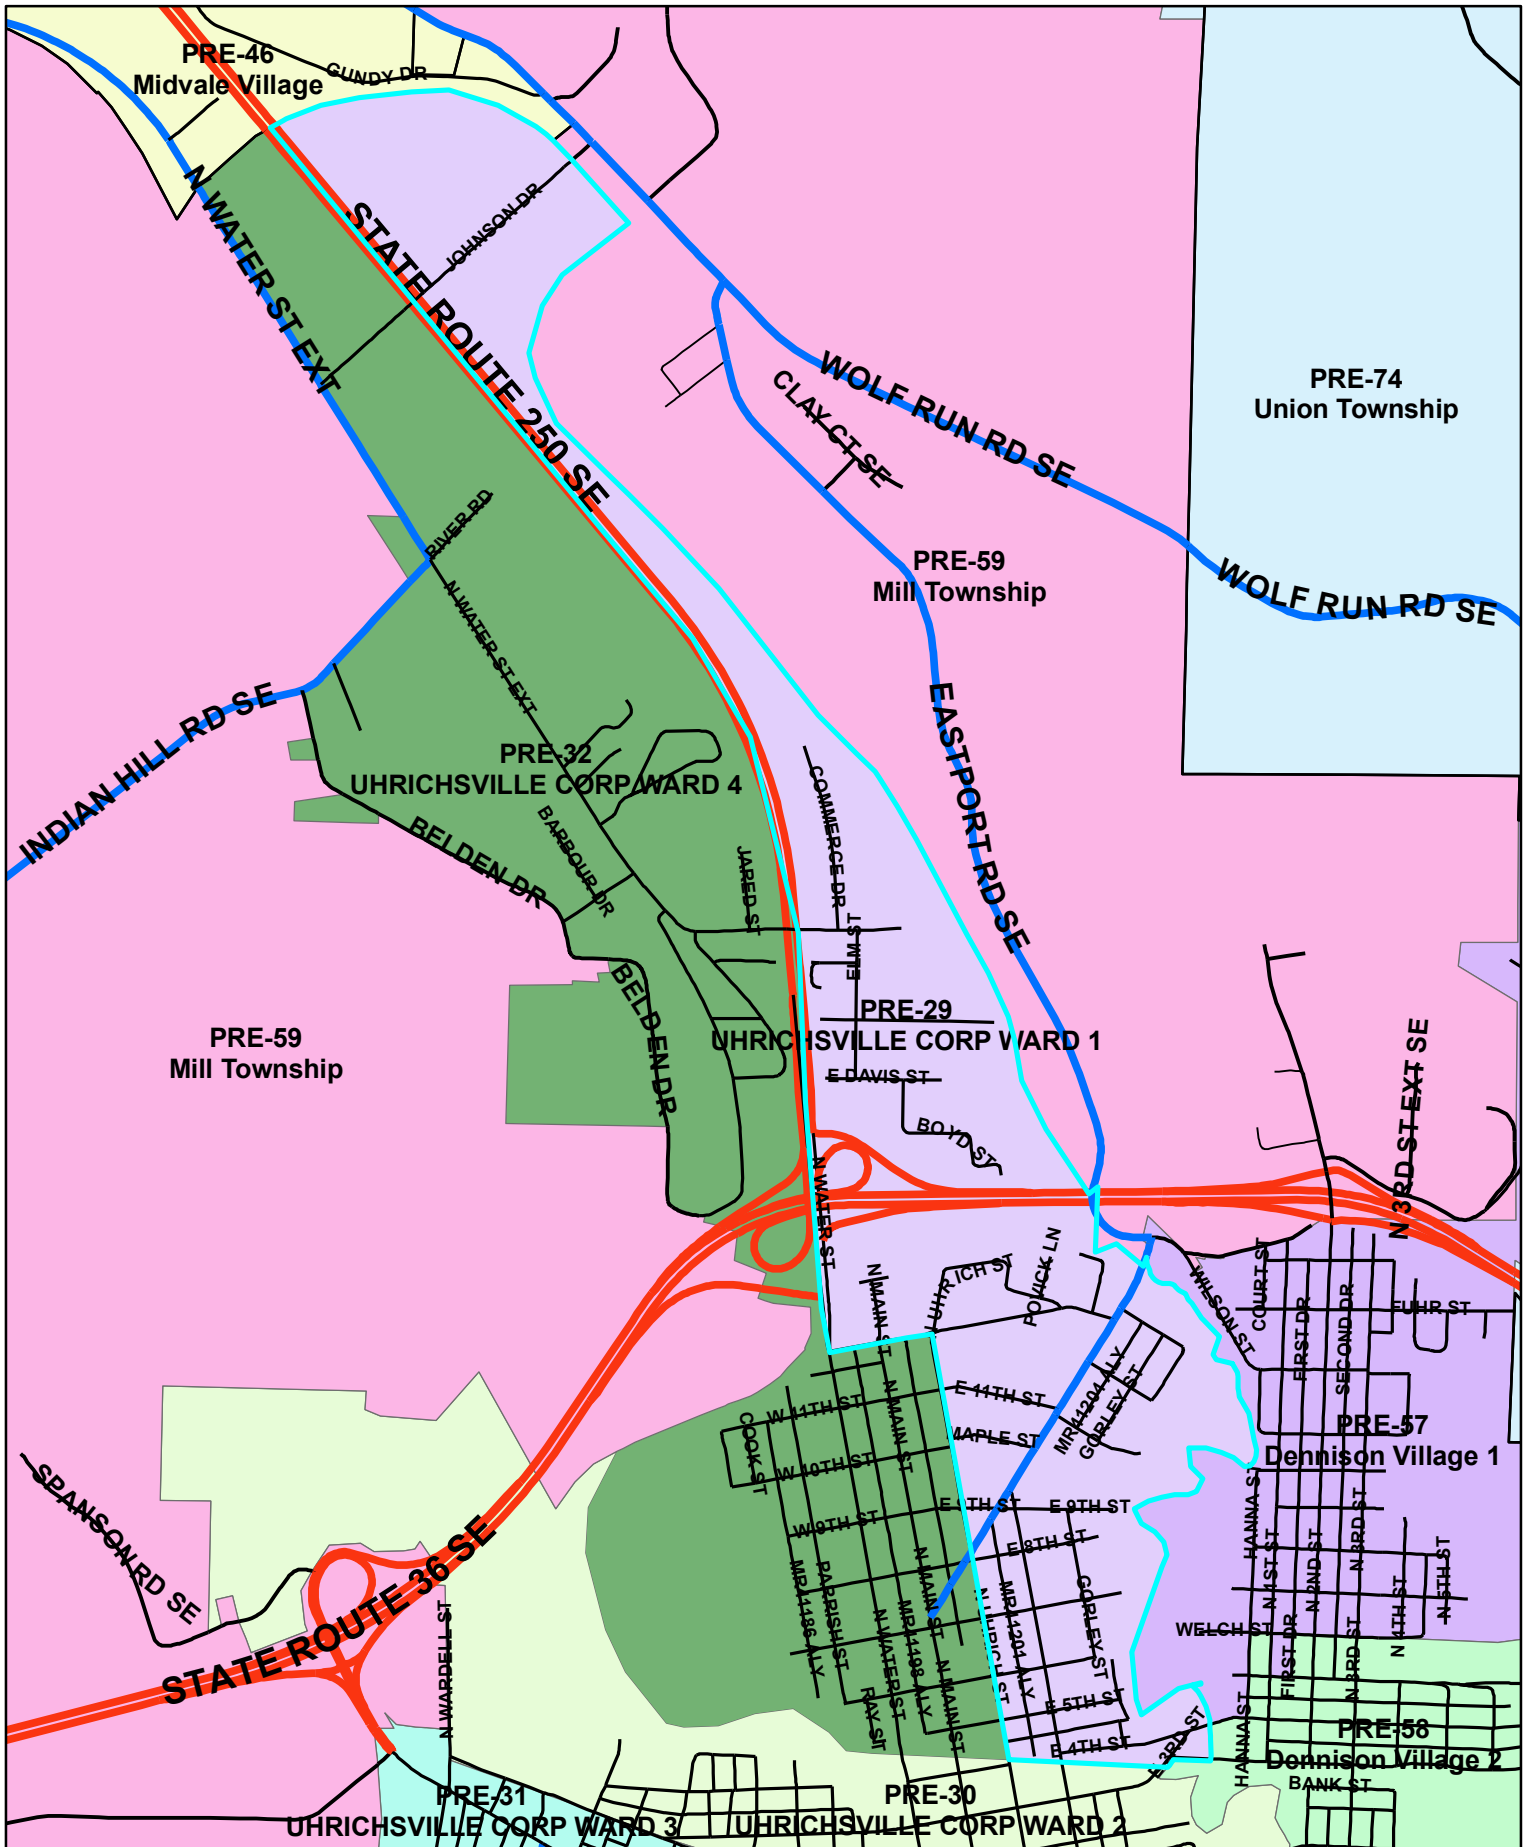

Tuscarawas Count Board of Elections 2010

Pre-29

Legend

STREET_CENTERLINES — <all other values> JURISDIC — C — M — P — S — T