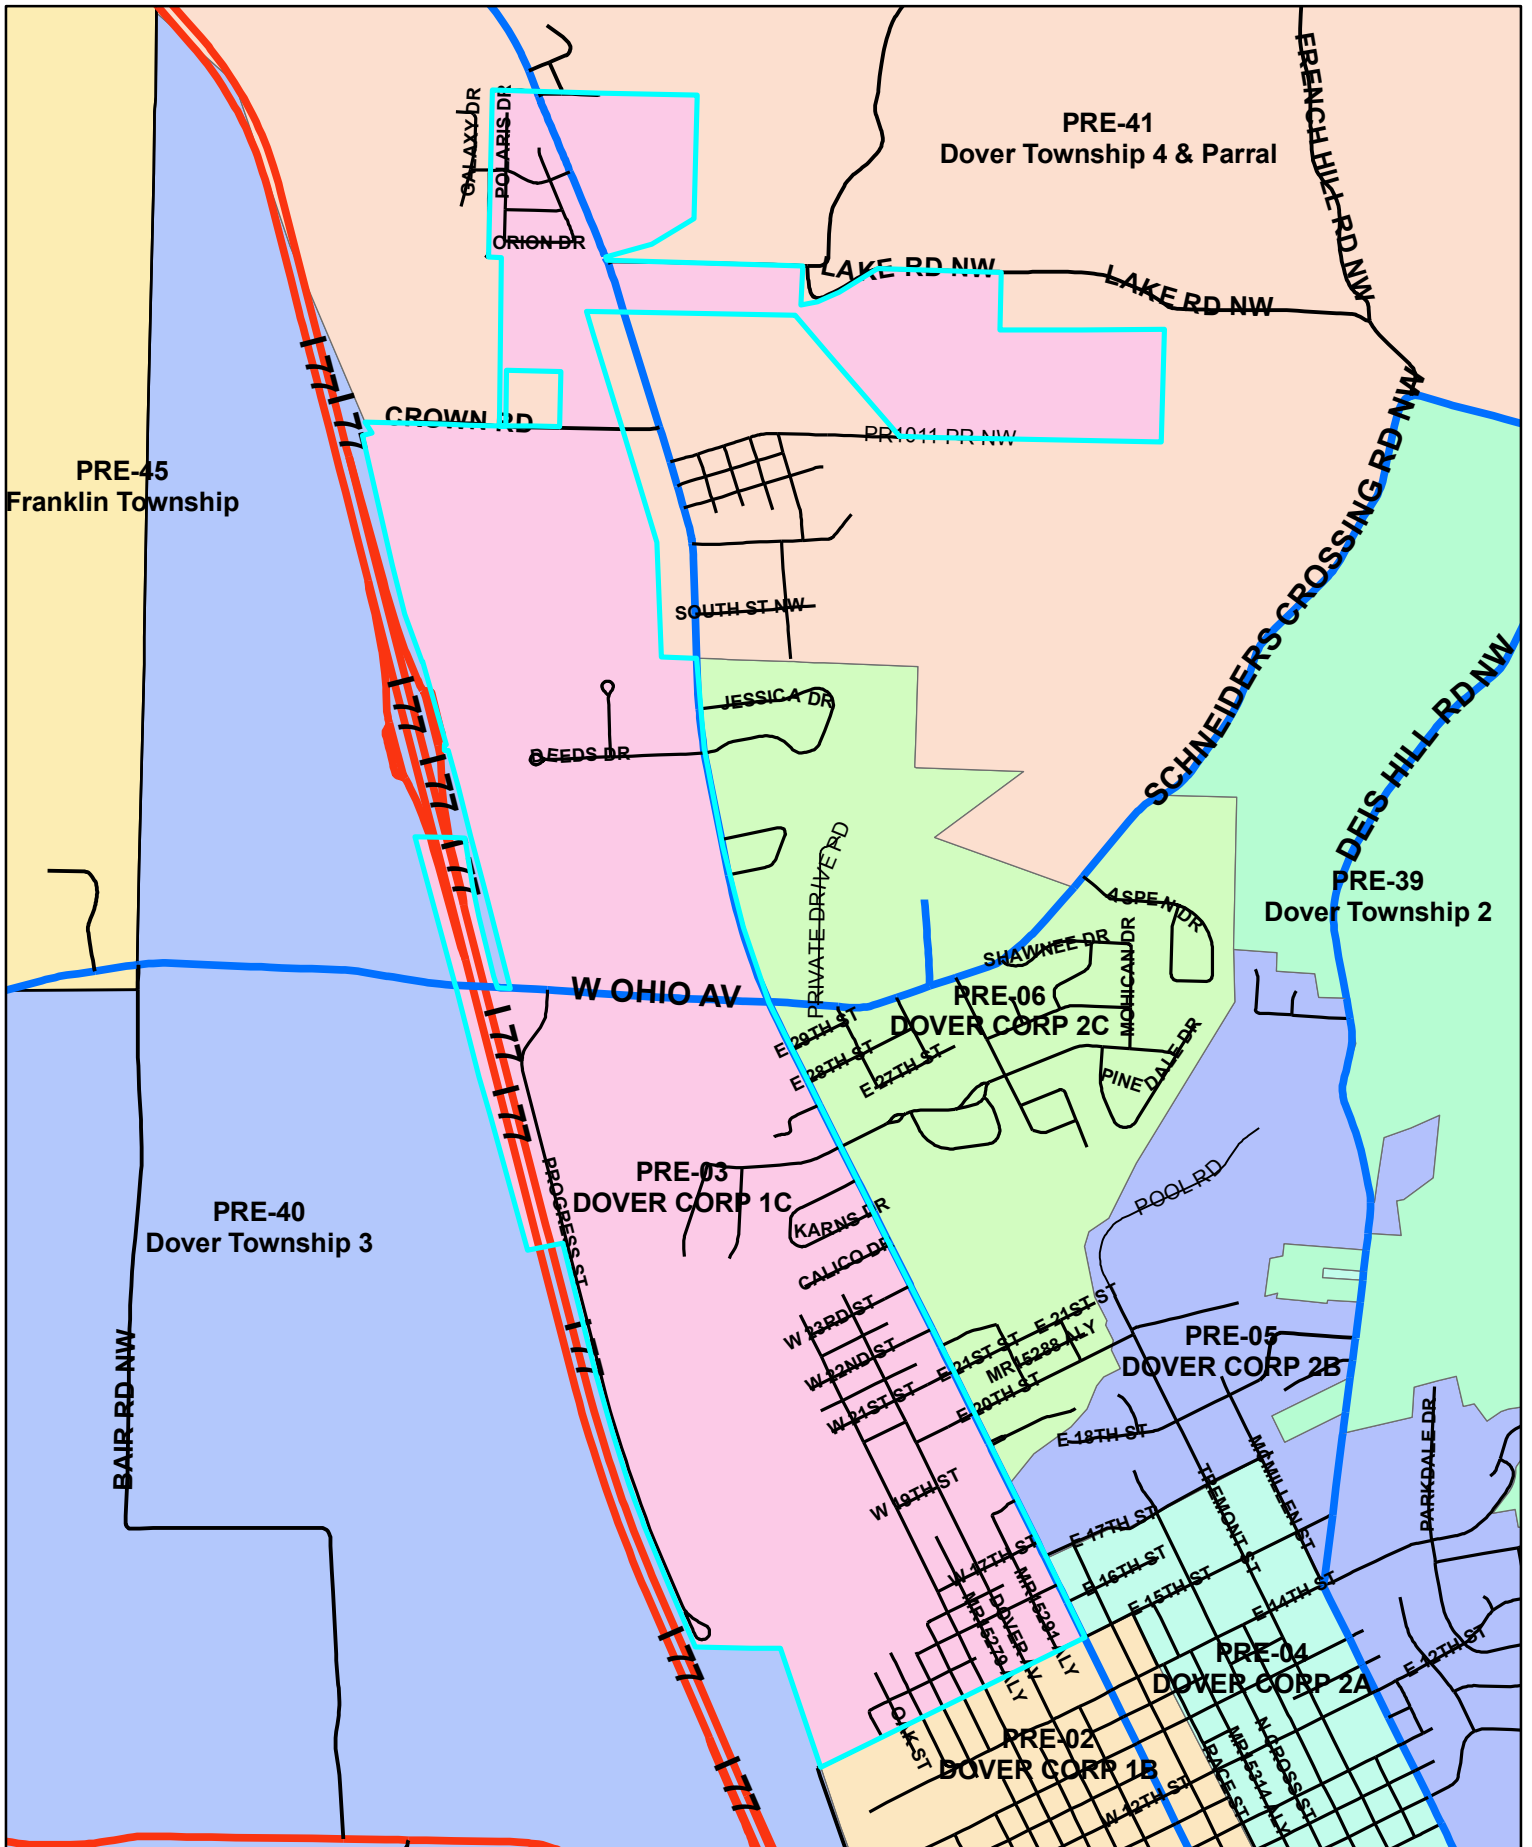

Tuscarawas Count Board of Elections 2010

Pre-3

Legend

STREET_CENTERLINES — <all other values> **JURISDIC** — C — M — P — S — T