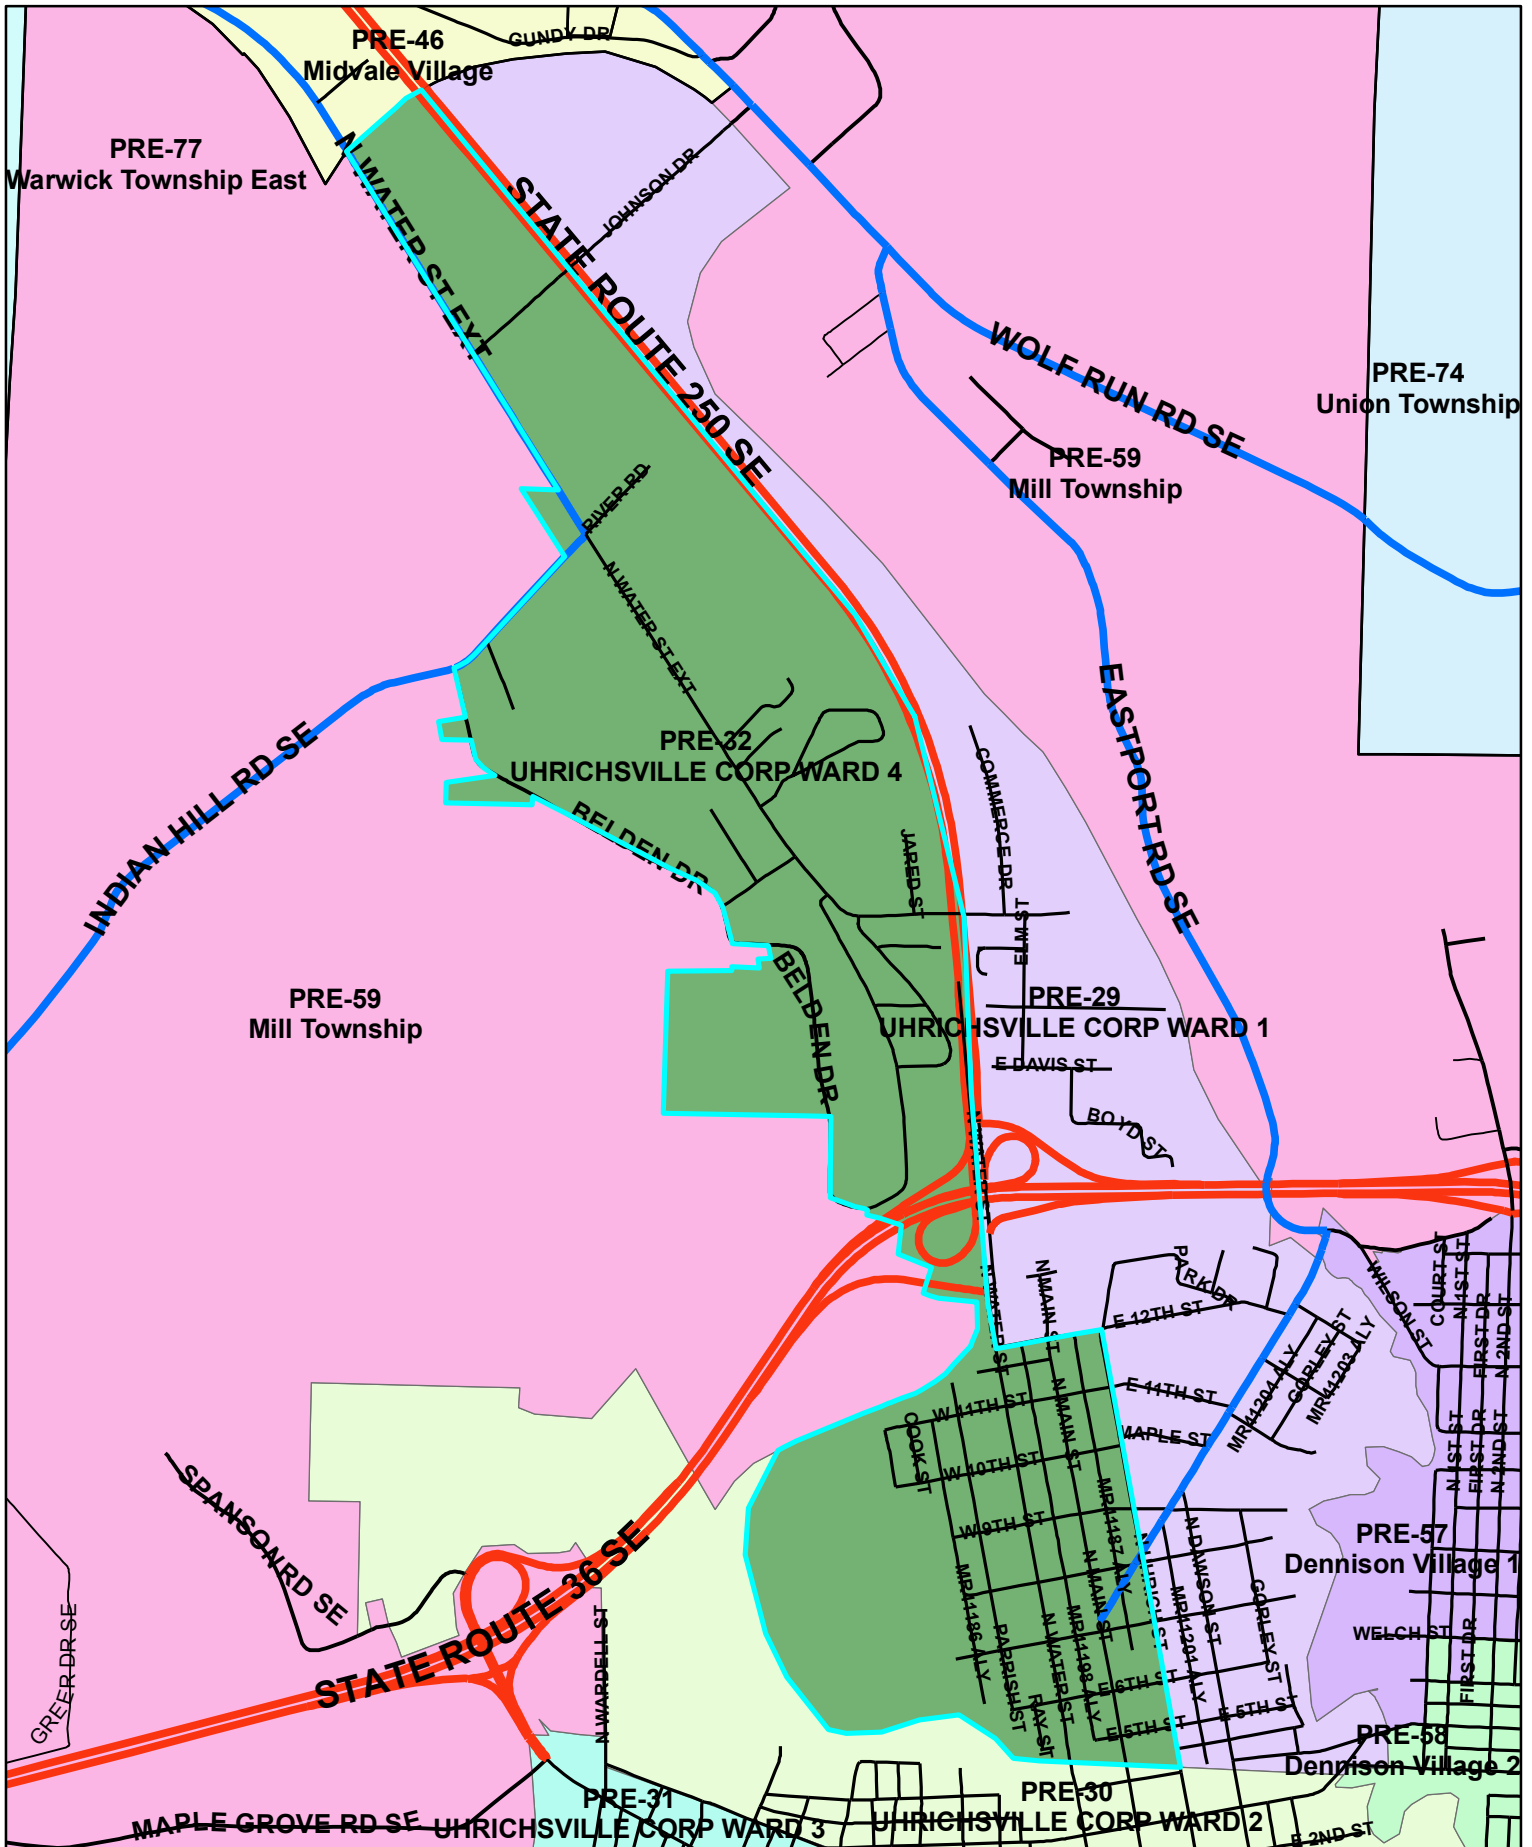

Tuscarawas Count Board of Elections 2010

Pre-32

Legend

STREET_CENTERLINES — <all other values> JURISDIC — C — M — P — S — T