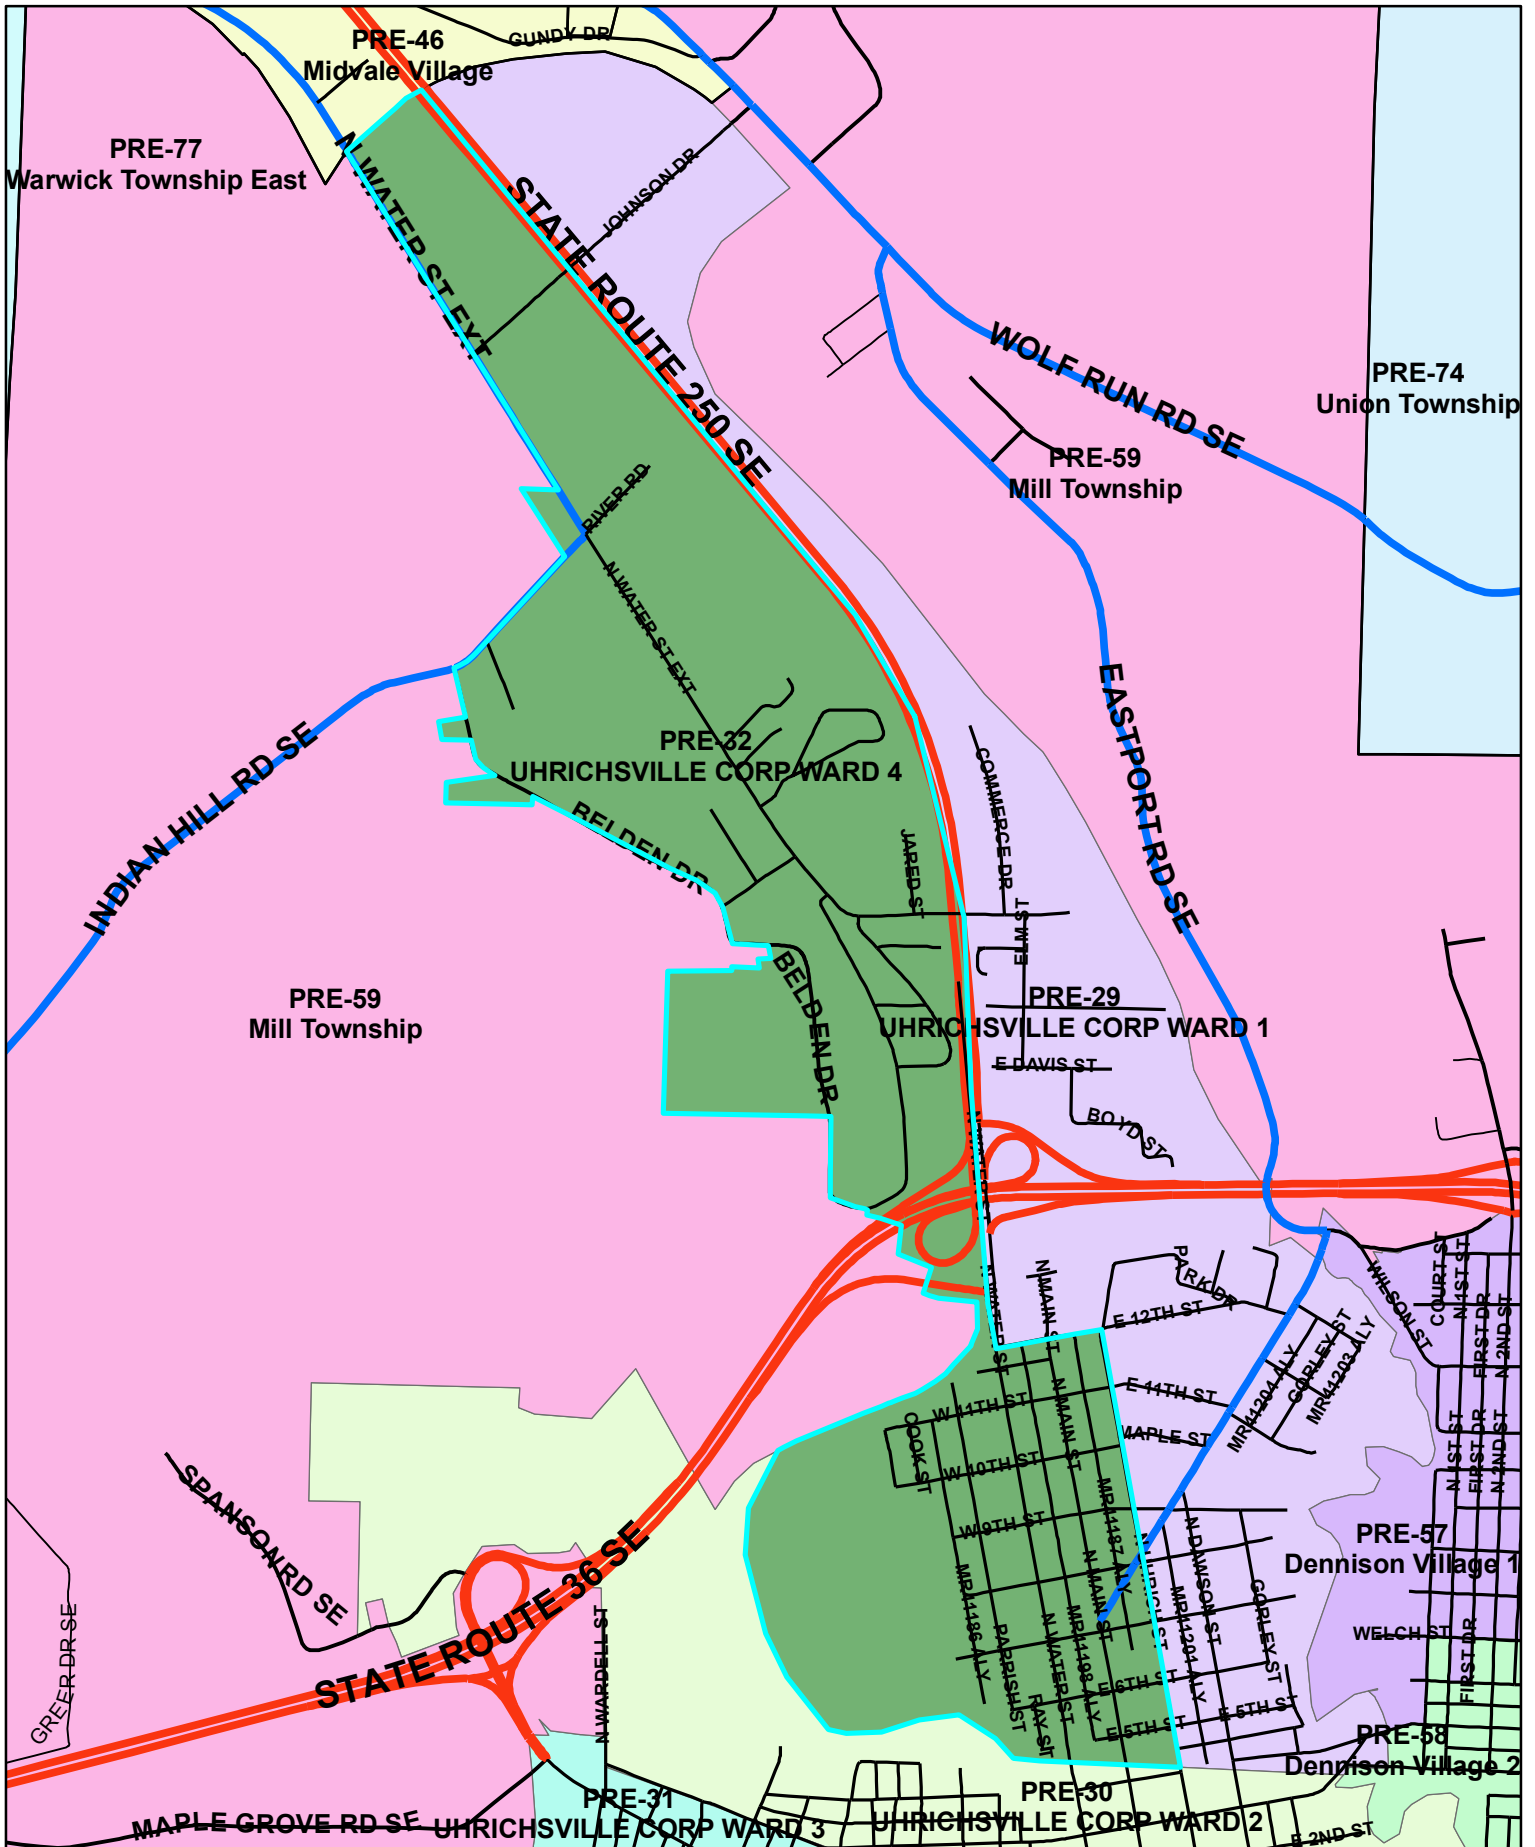

Tuscarawas Count Board of Elections 2010

Pre-32

Legend

STREET_CENTERLINES — <all other values> JURISDIC — C — M — P — S — T