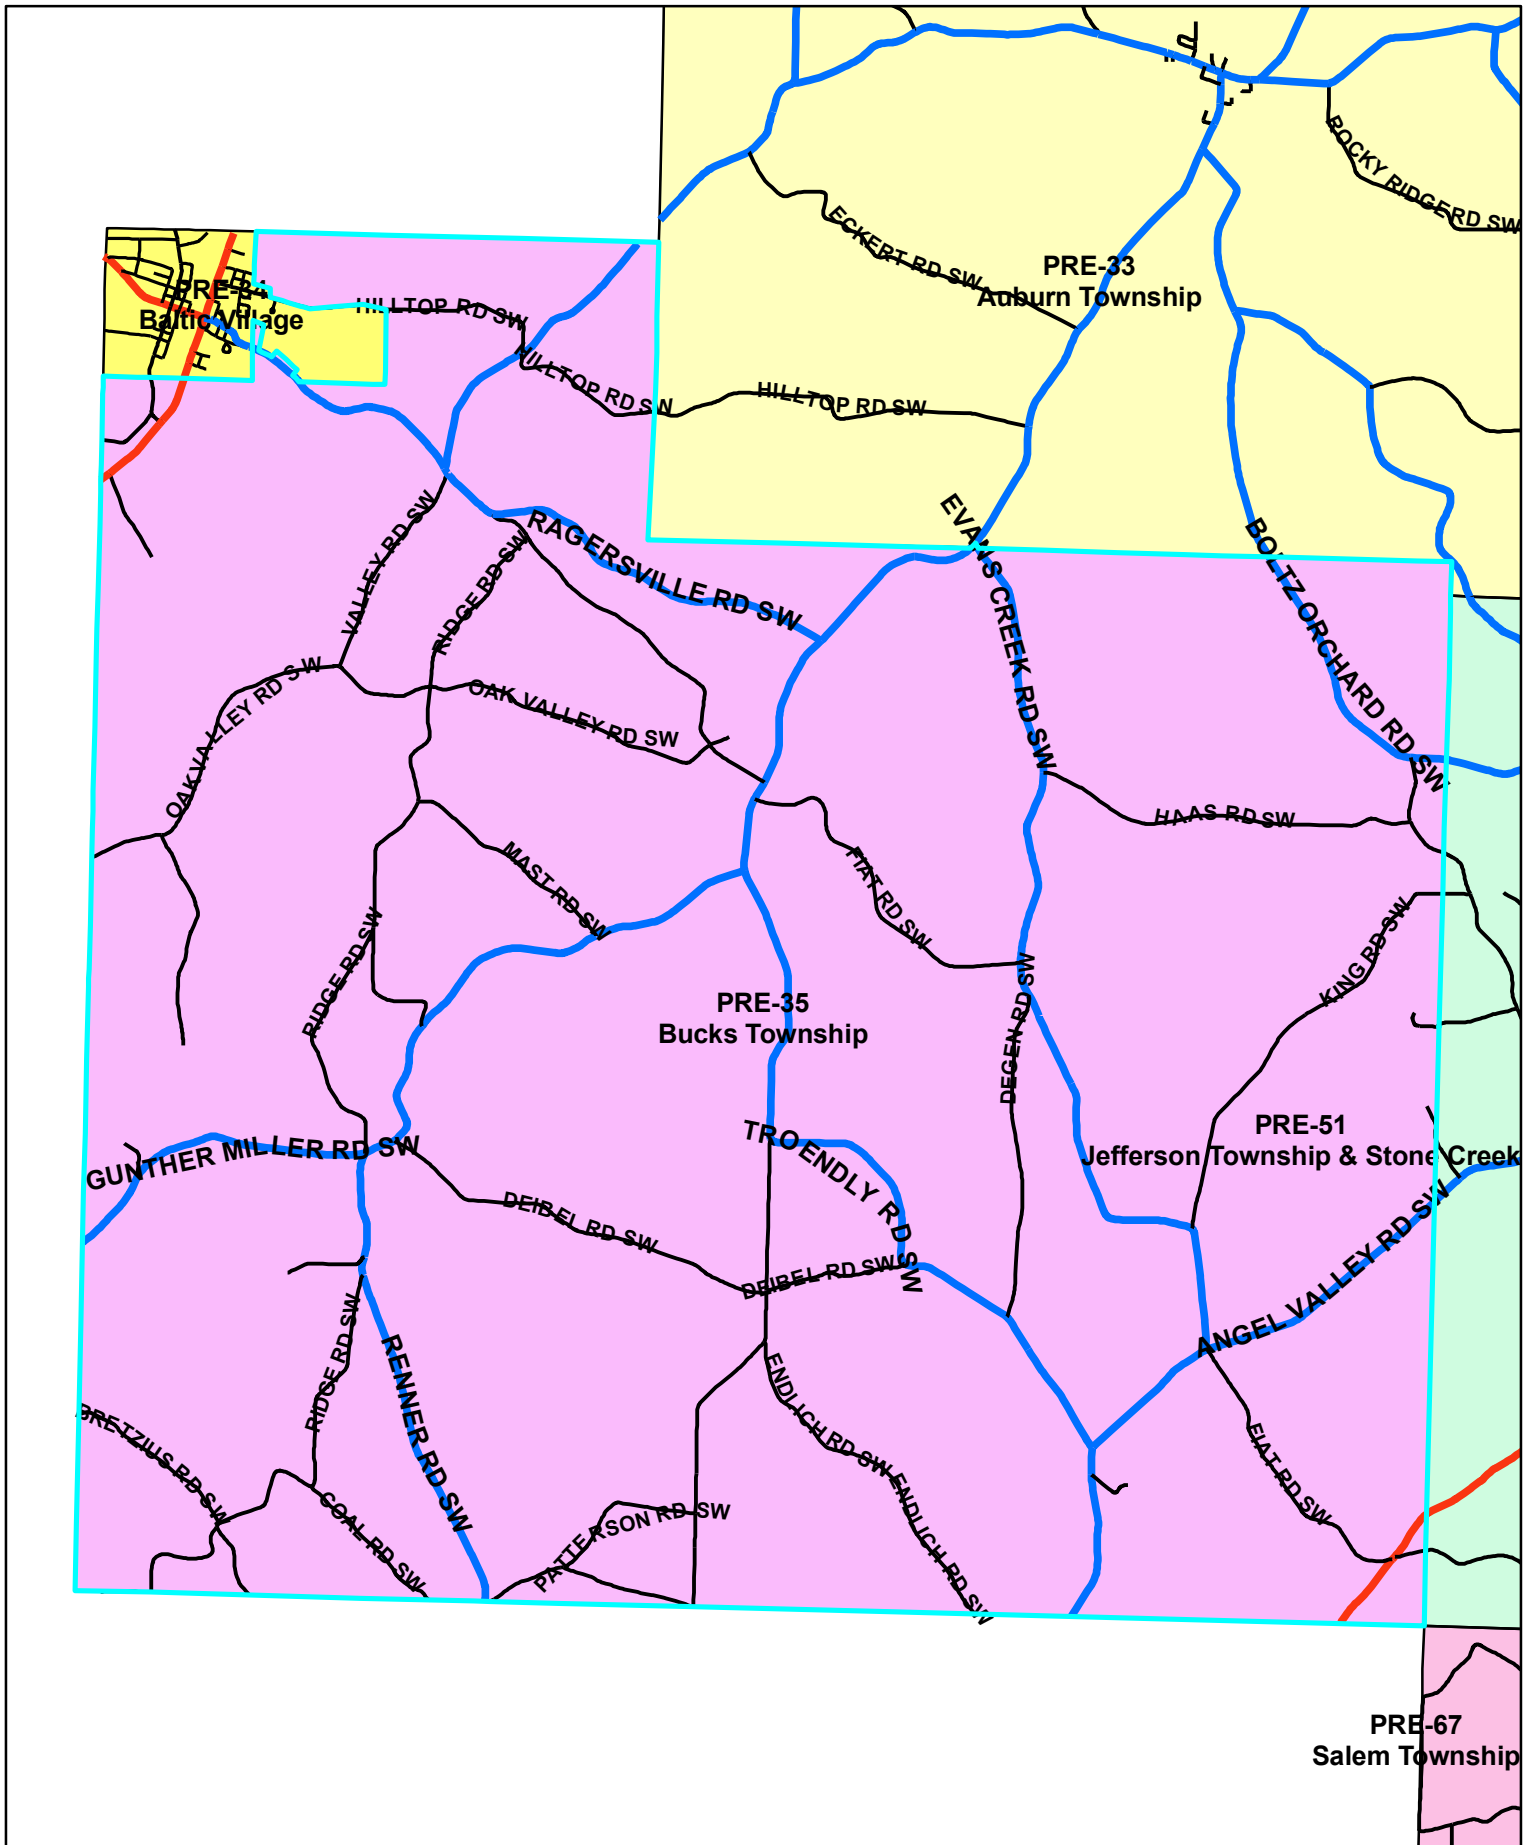

# Tuscarawas Count Board of Elections 2010

## Pre-35

### Legend

STREET\_CENTERLINES — <all other values> JURISDIC — C — M — P — S — T