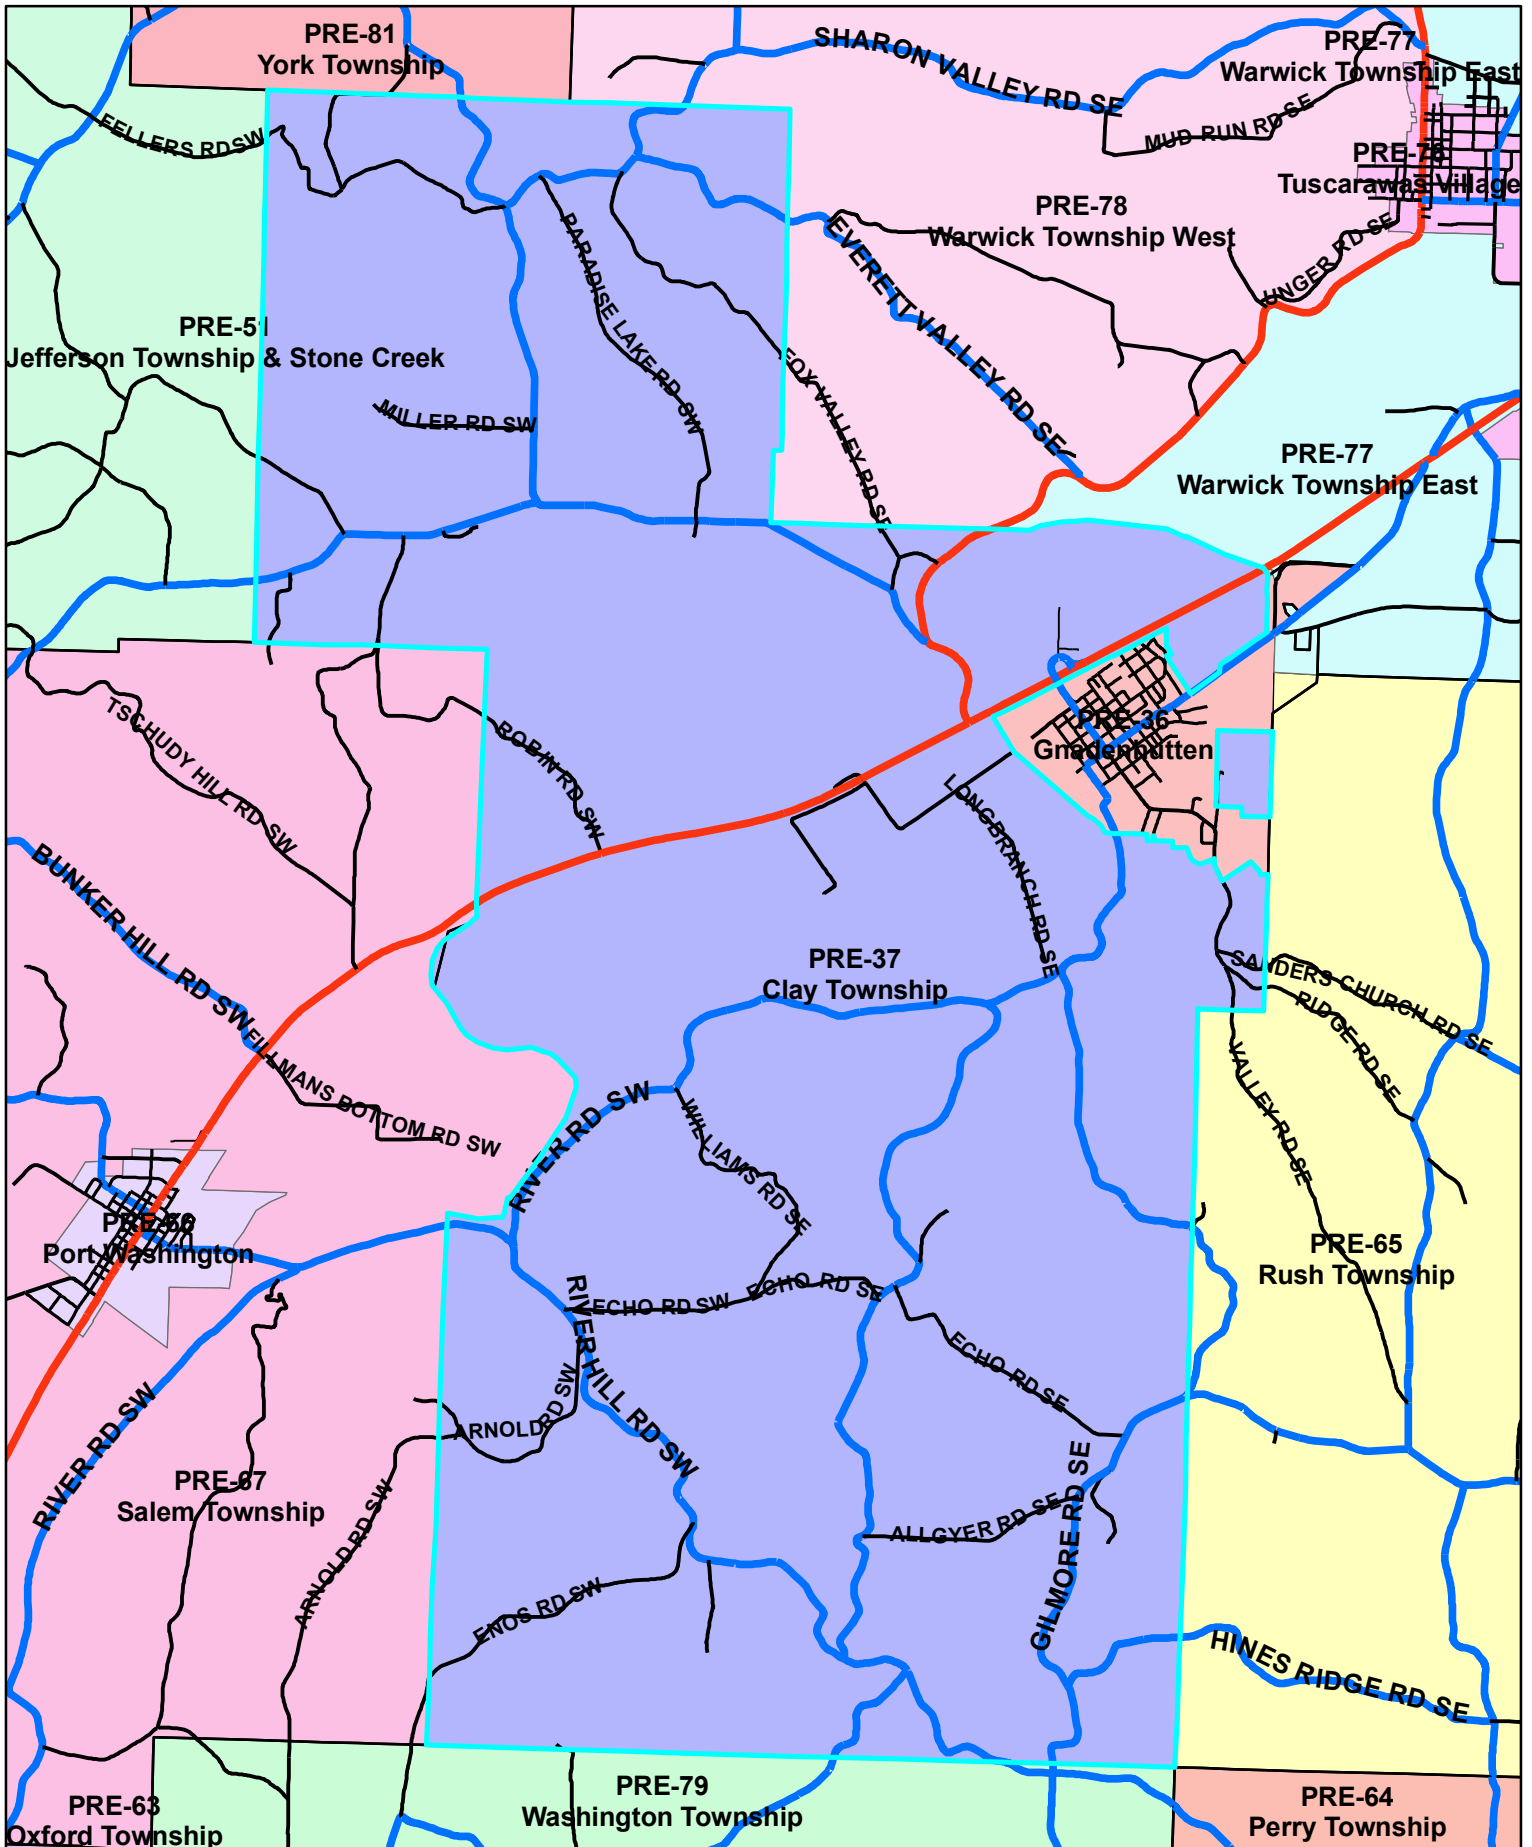

Tuscarawas Count Board of Elections 2010

Pre-37

Legend

STREET_CENTERLINES — <all other values> **JURISDIC** — C — M — P — S — T