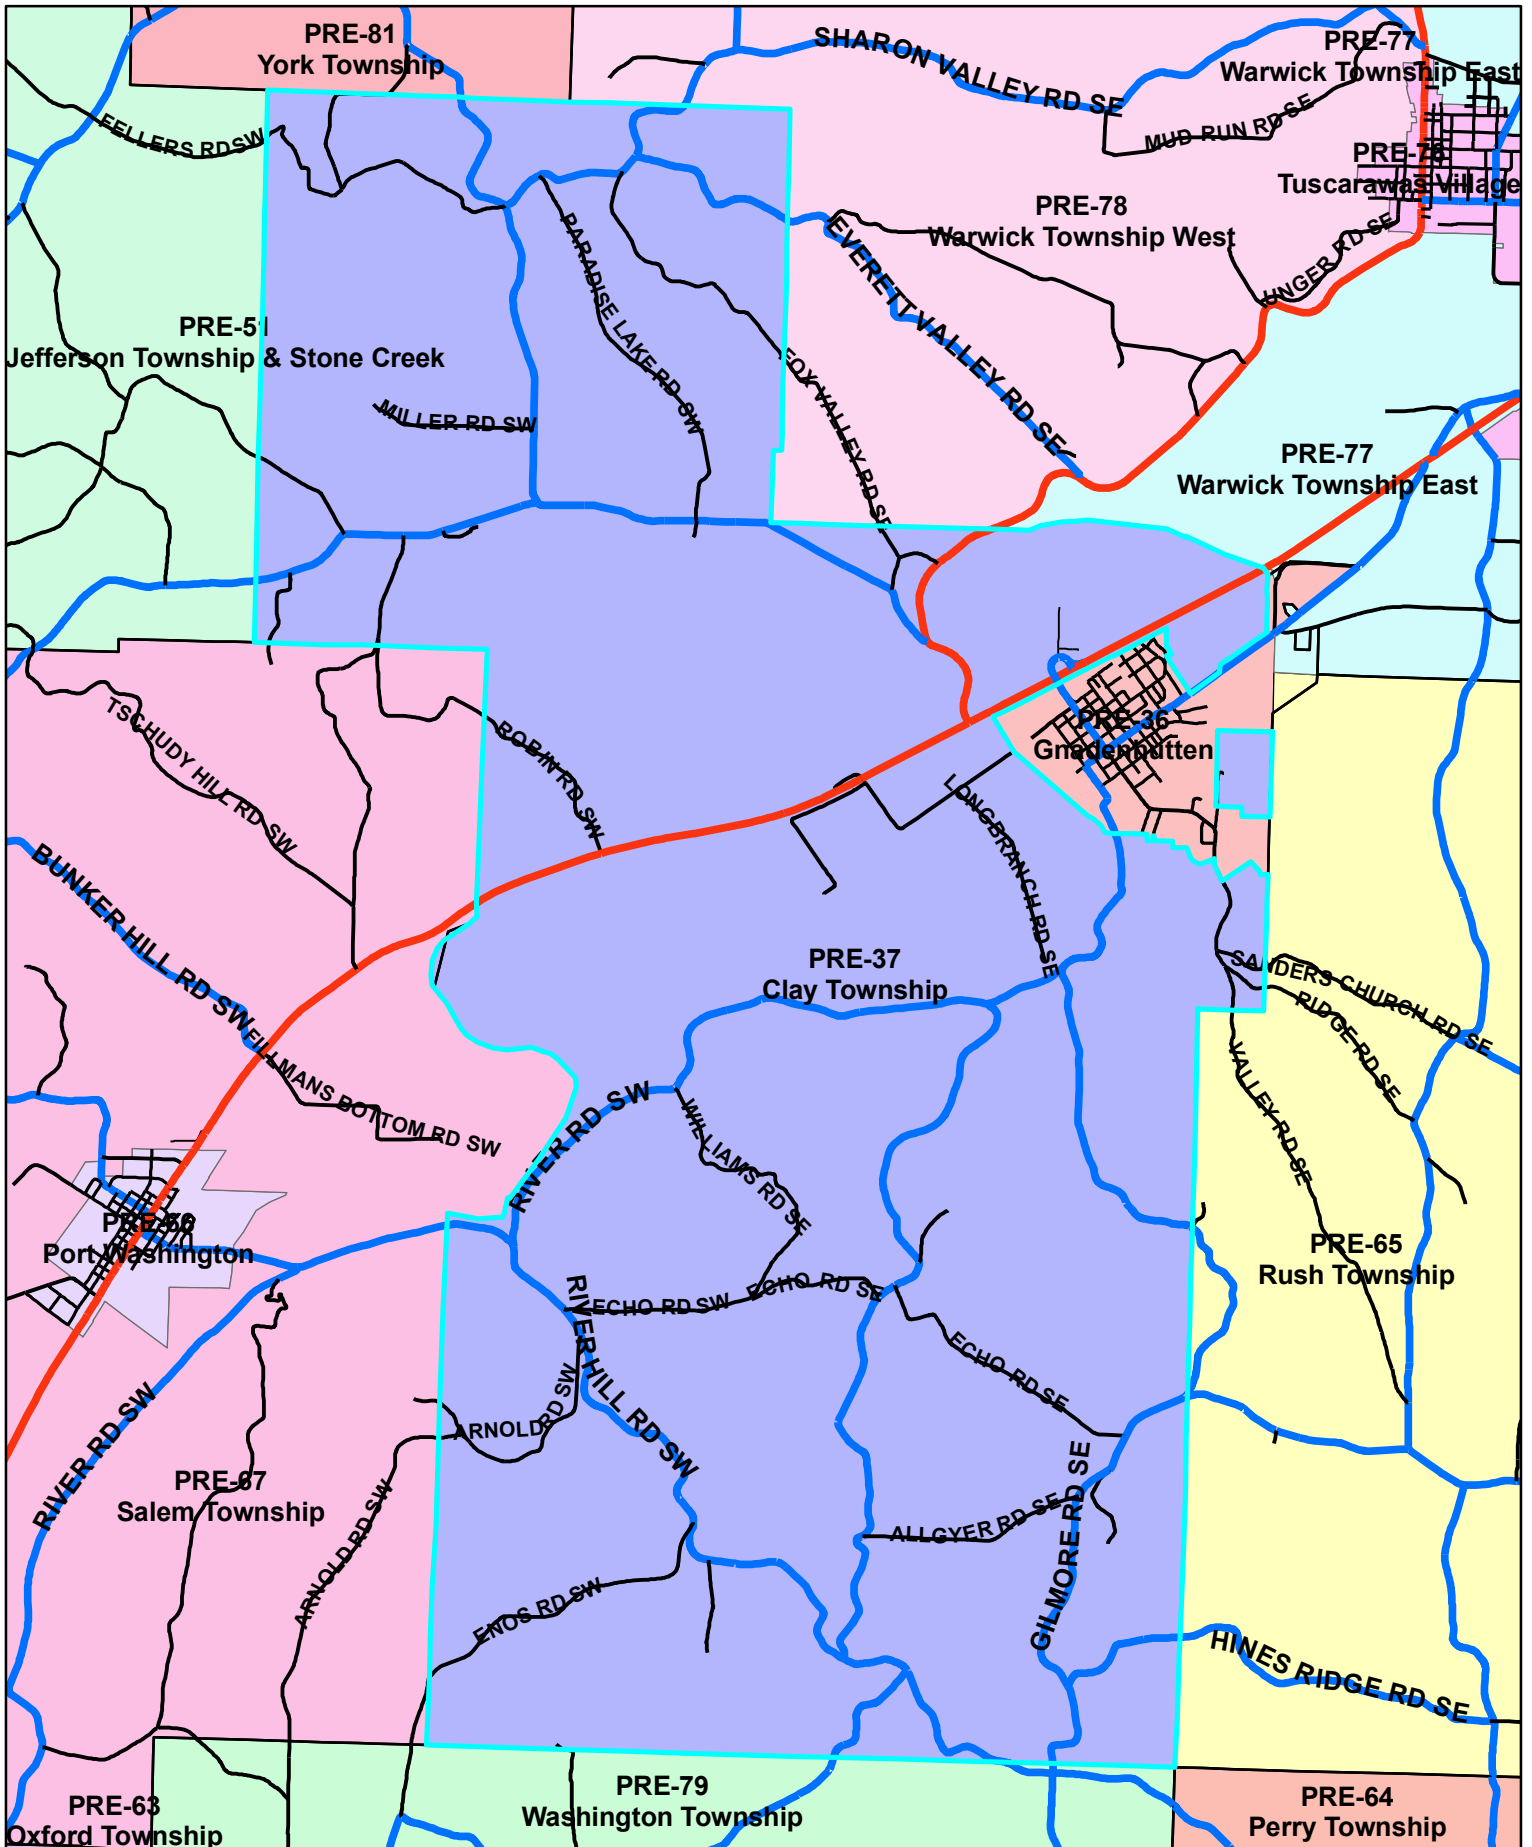

Tuscarawas Count Board of Elections 2010

Pre-37

Legend

STREET_CENTERLINES — <all other values> JURISDIC — C — M — P — S — T