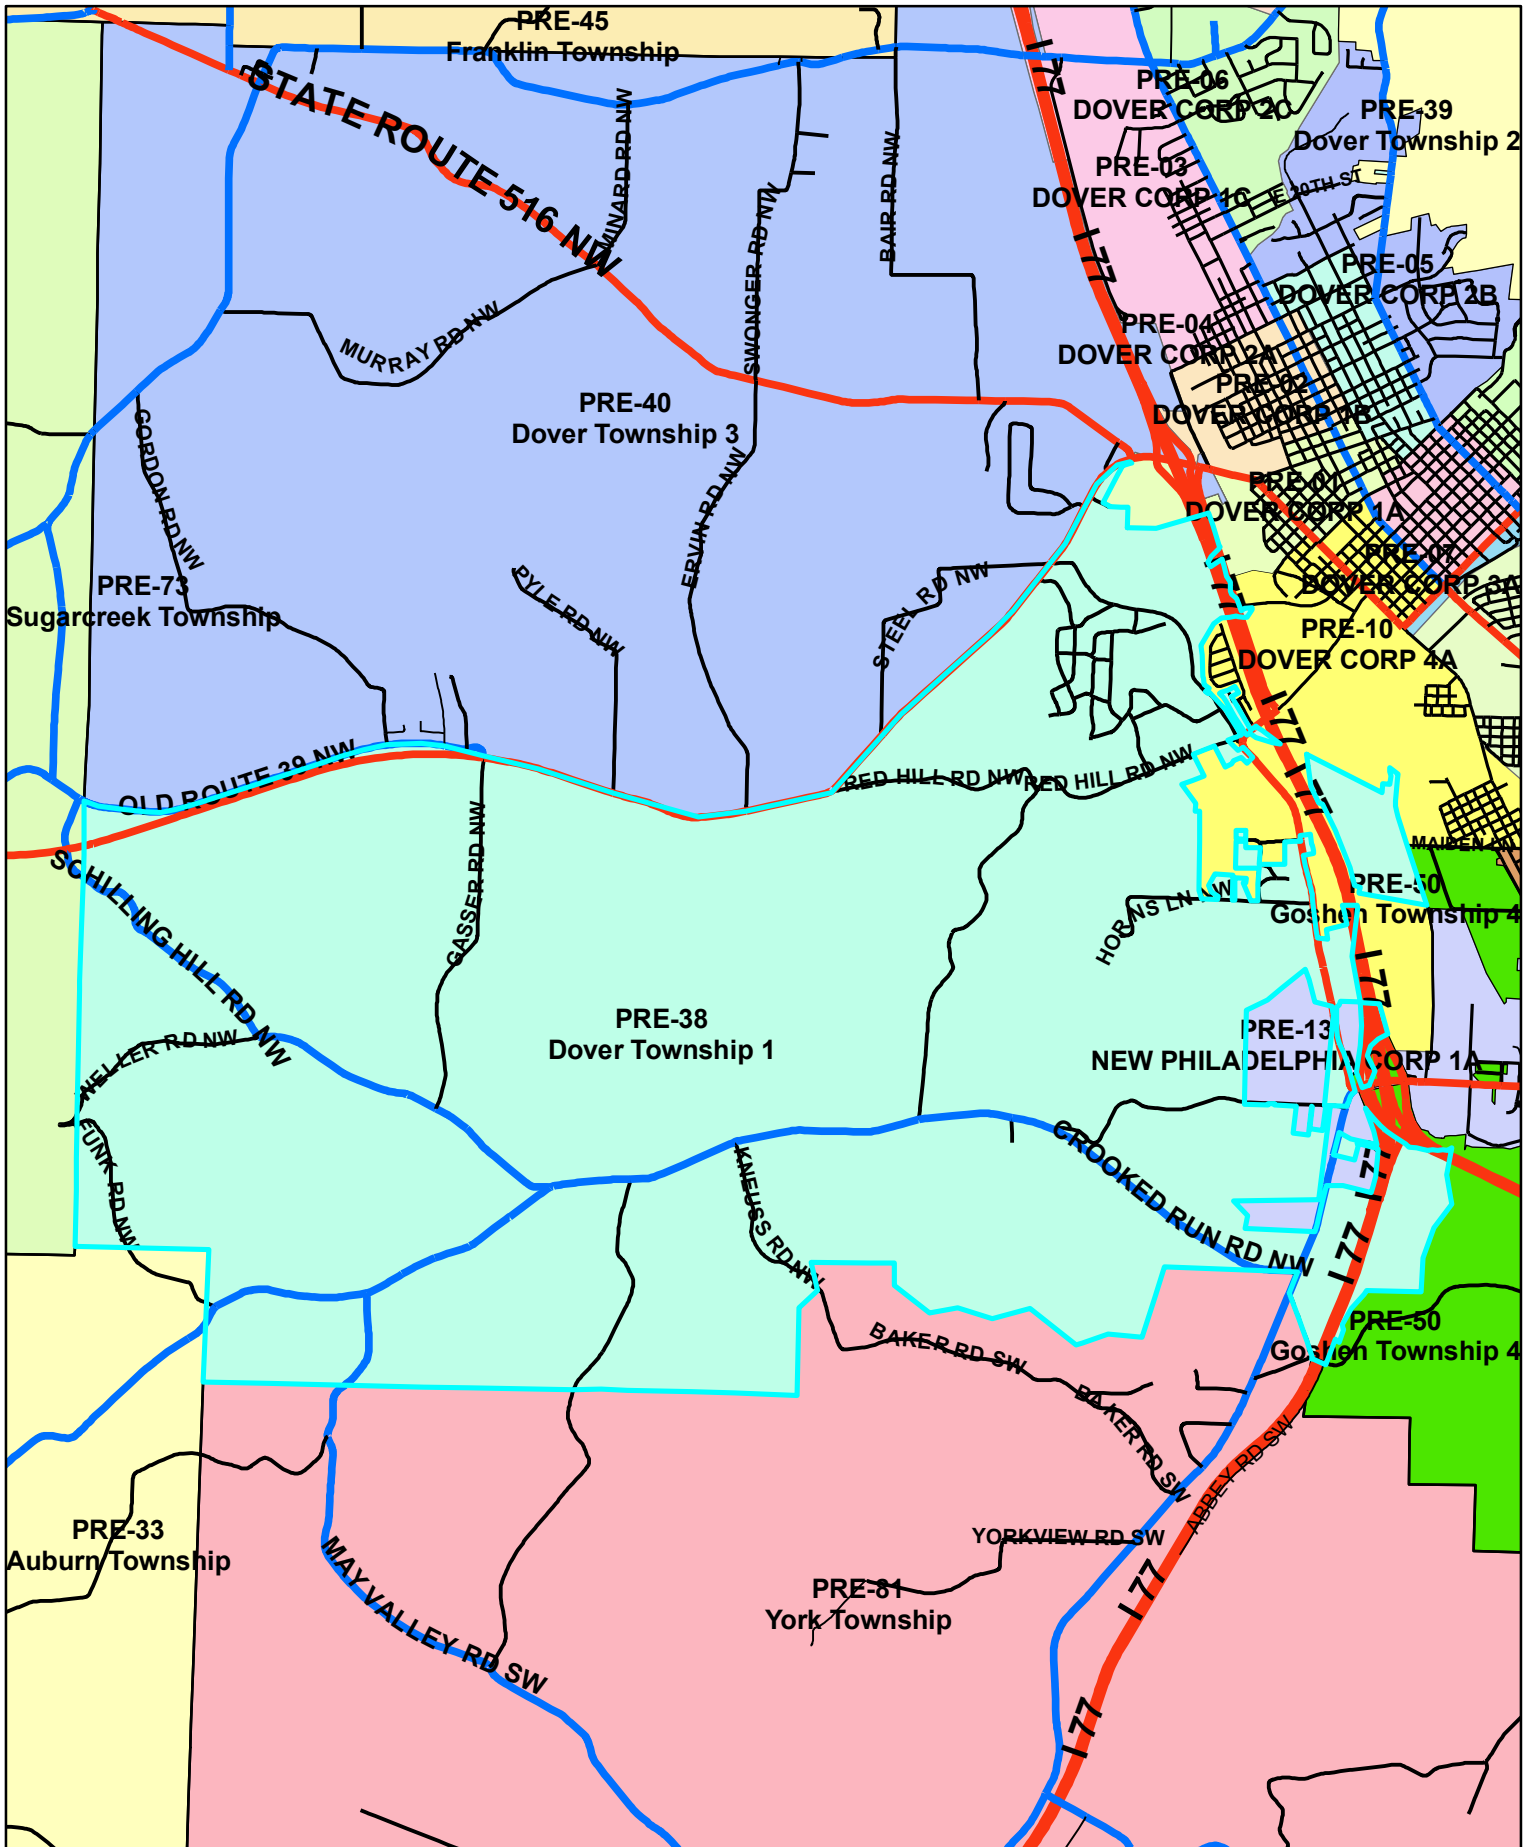

Tuscarawas Count Board of Elections 2010

Pre-38

Legend

STREET_CENTERLINES — <all other values> JURISDIC — C — M — P — S — T