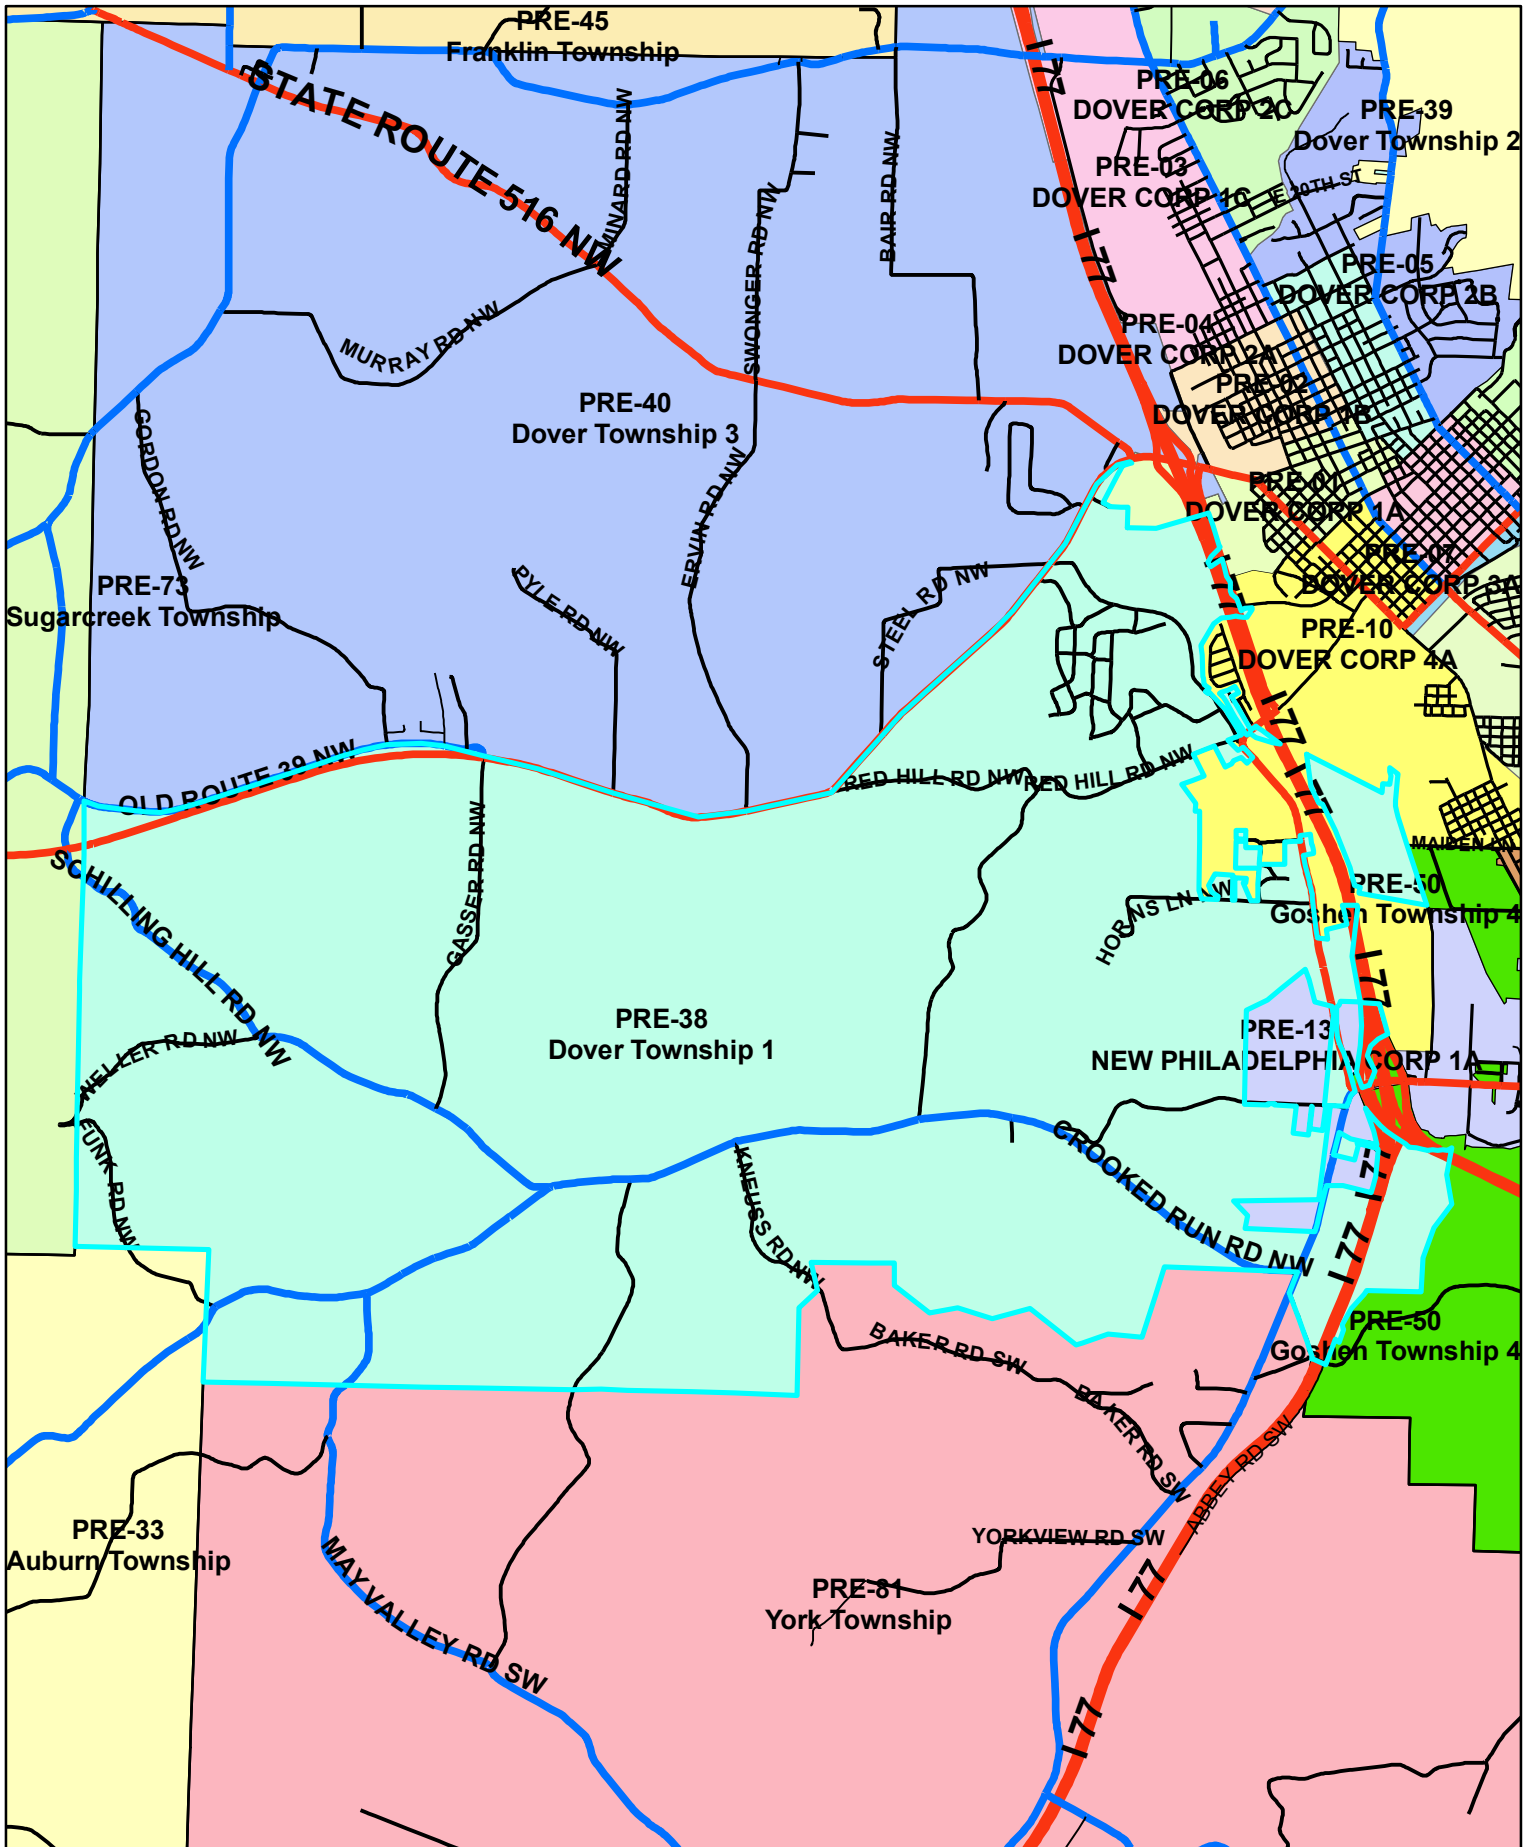

Tuscarawas Count Board of Elections 2010

Pre-38

Legend

STREET_CENTERLINES — <all other values> JURISDIC — C — M — P — S — T