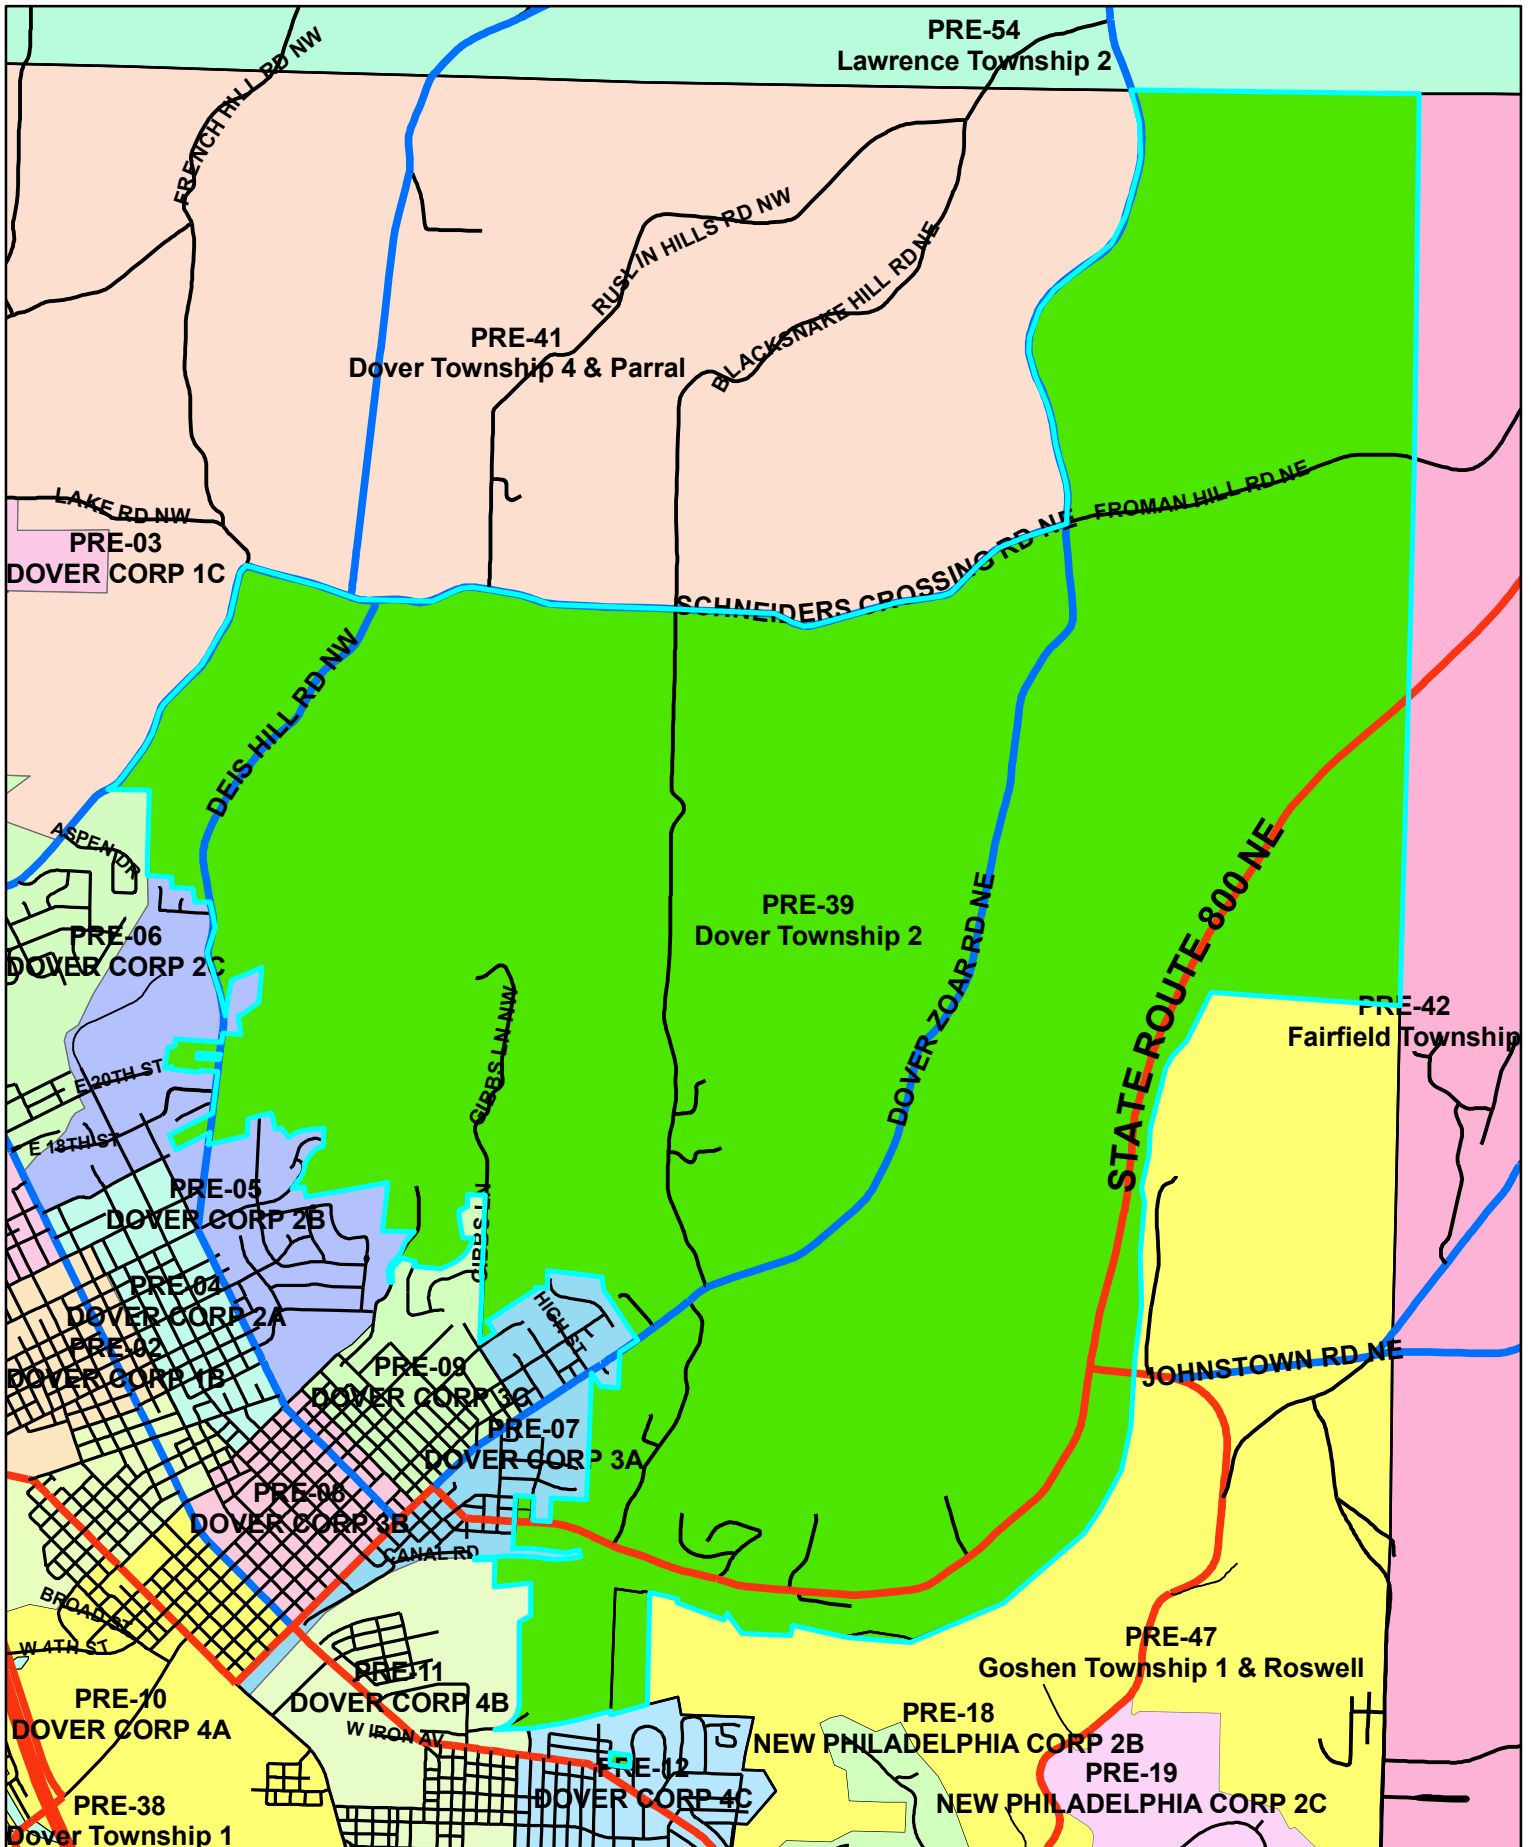

Tuscarawas Count Board of Elections 2010

Pre-39

Legend

STREET_CENTERLINES ——— <all other values> JURISDIC ——— C ——— M ——— P ——— S ——— T