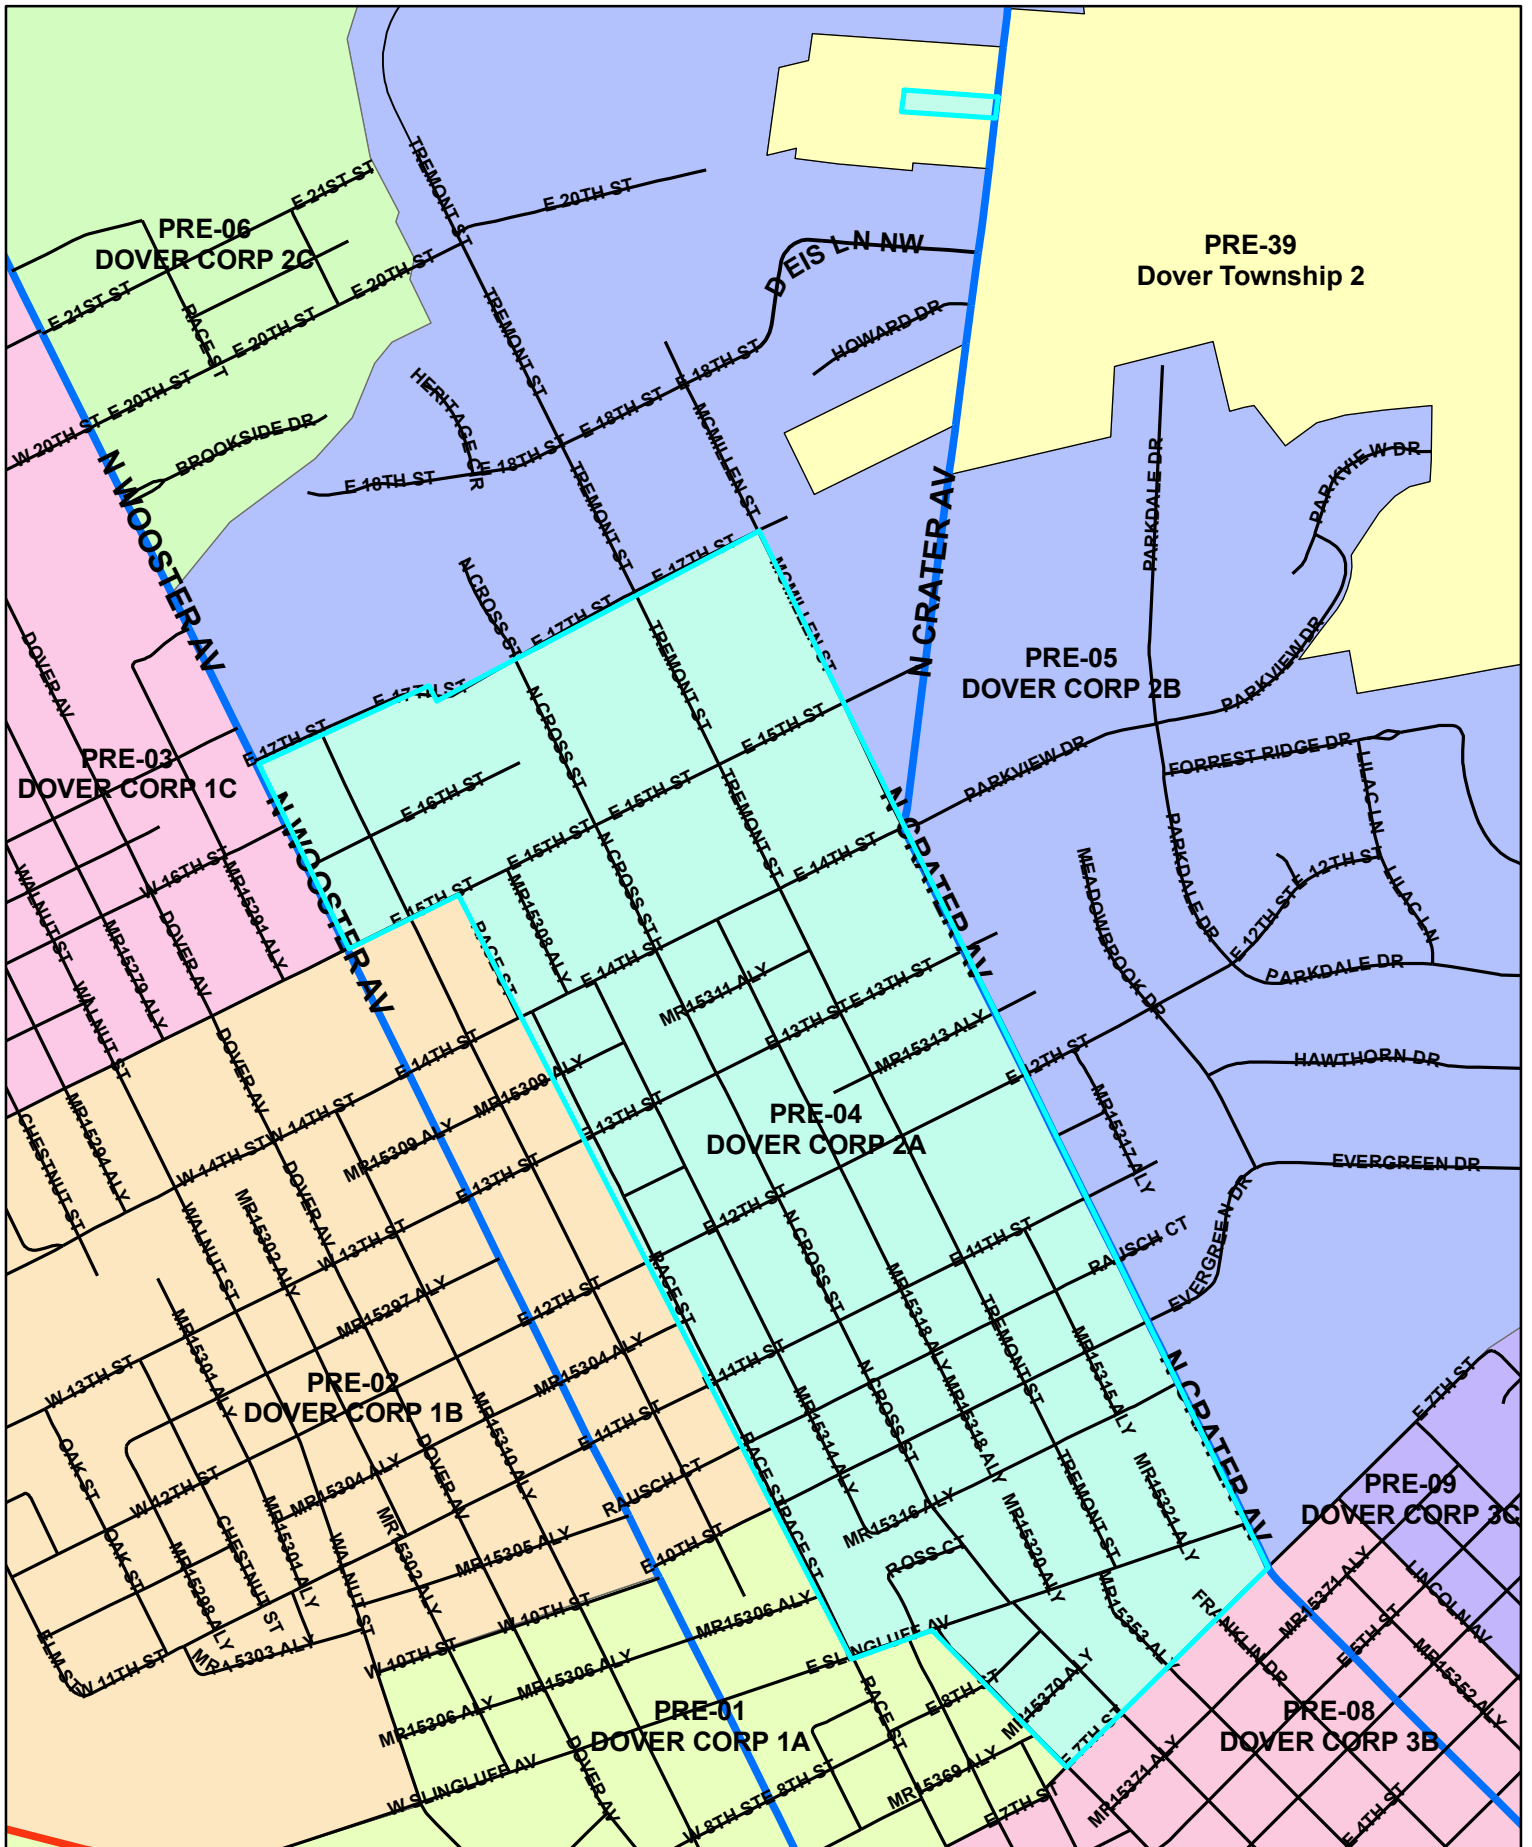

# Tuscarawas Count Board of Elections 2010

## Pre-4

### Legend

STREET\_CENTERLINES — <all other values> JURISDIC — C — M — P — S — T