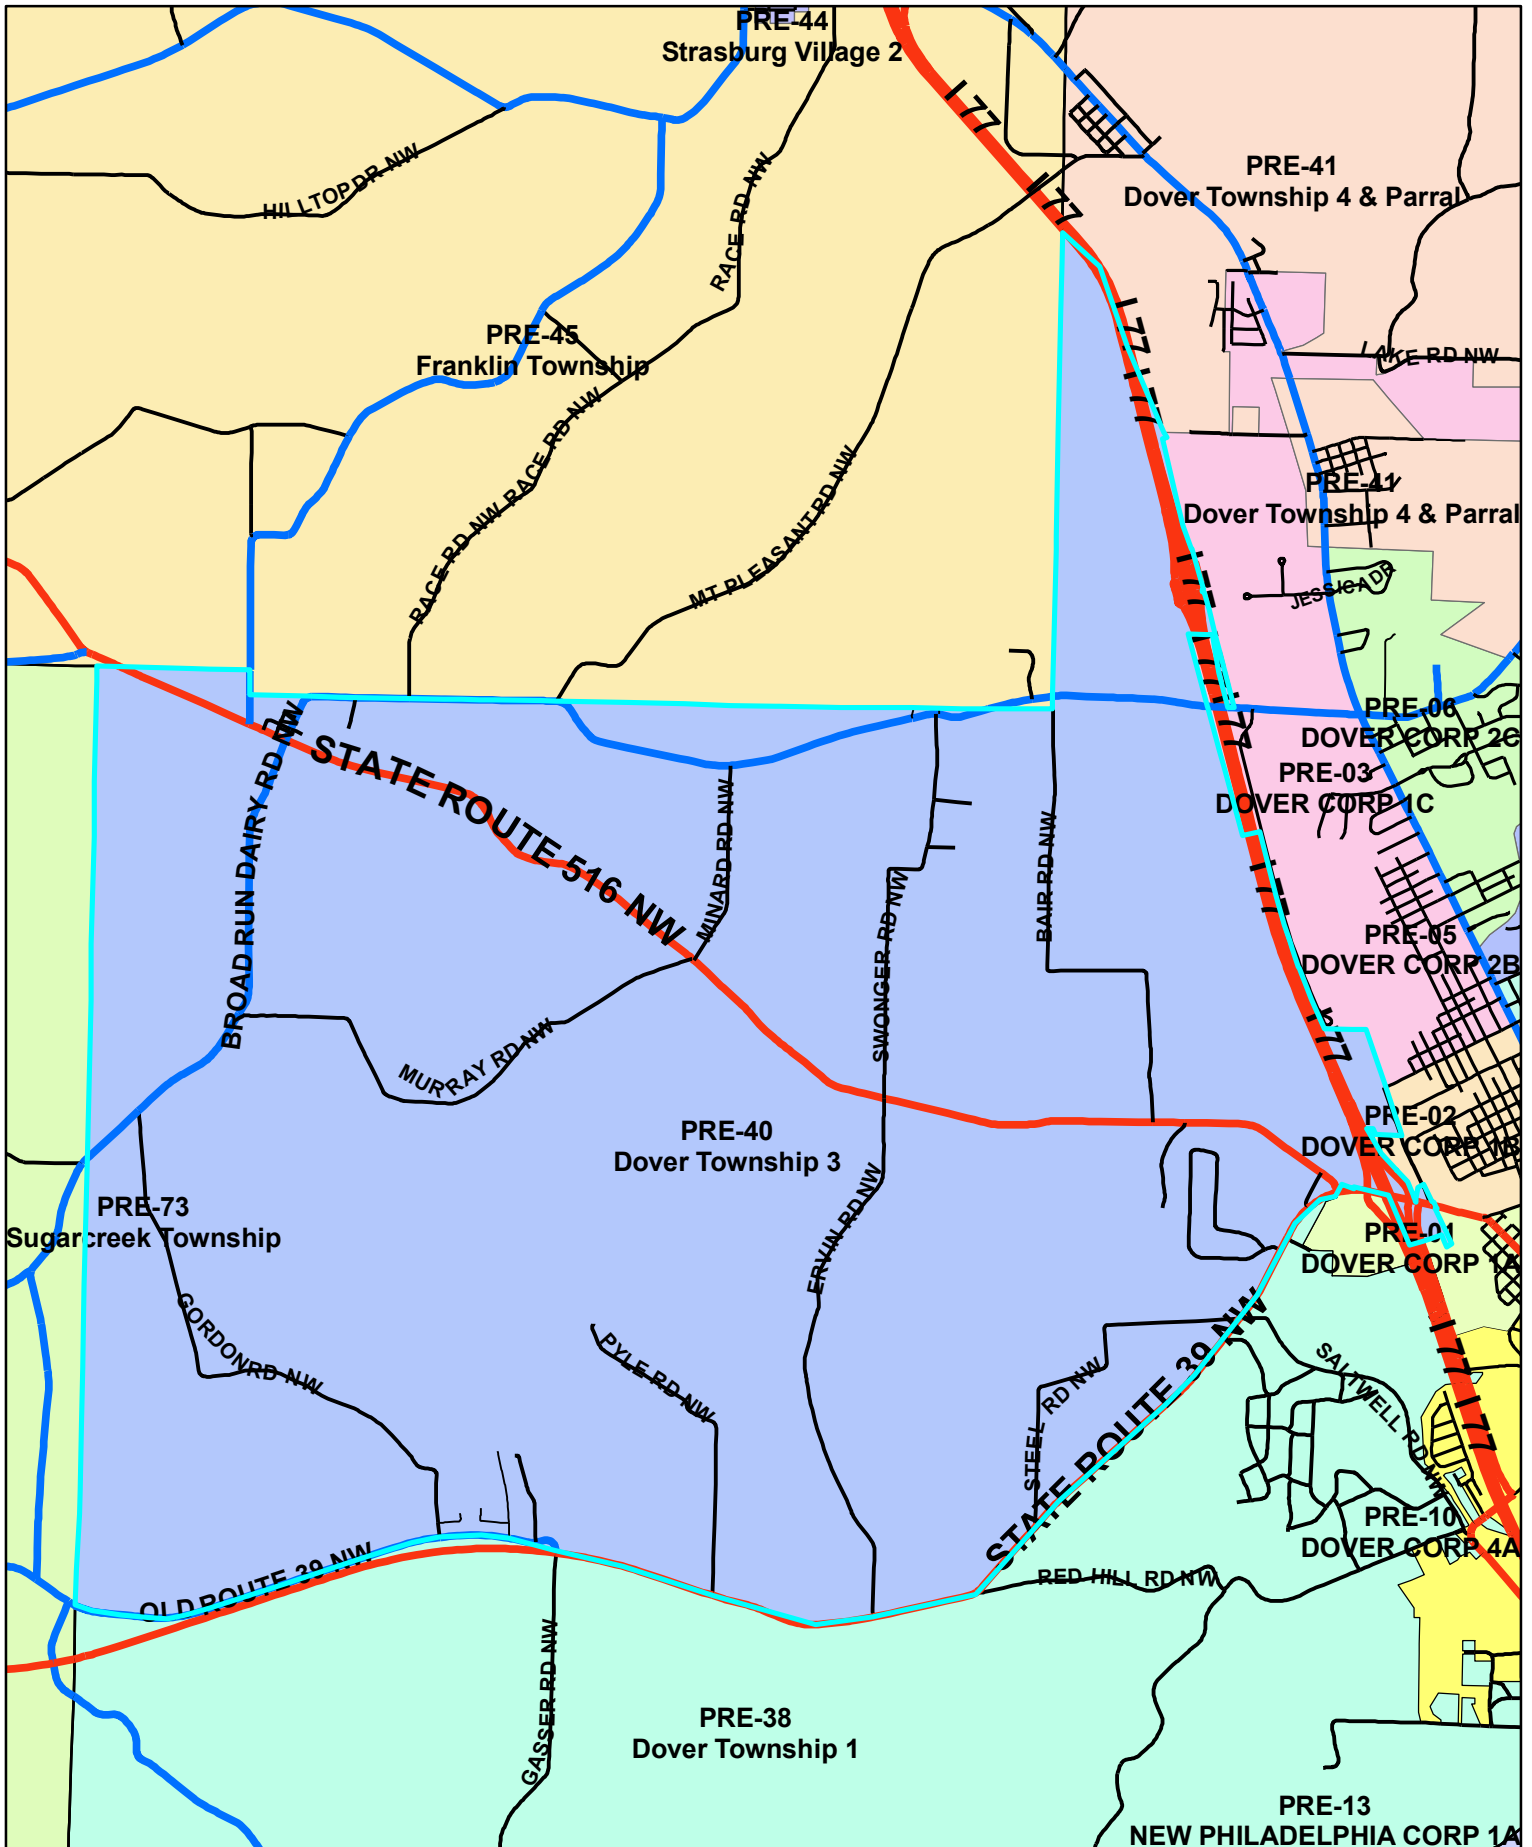

Tuscarawas Count Board of Elections 2010

Pre-40

Legend

STREET_CENTERLINES — <all other values> JURISDIC — C — M — P — S — T