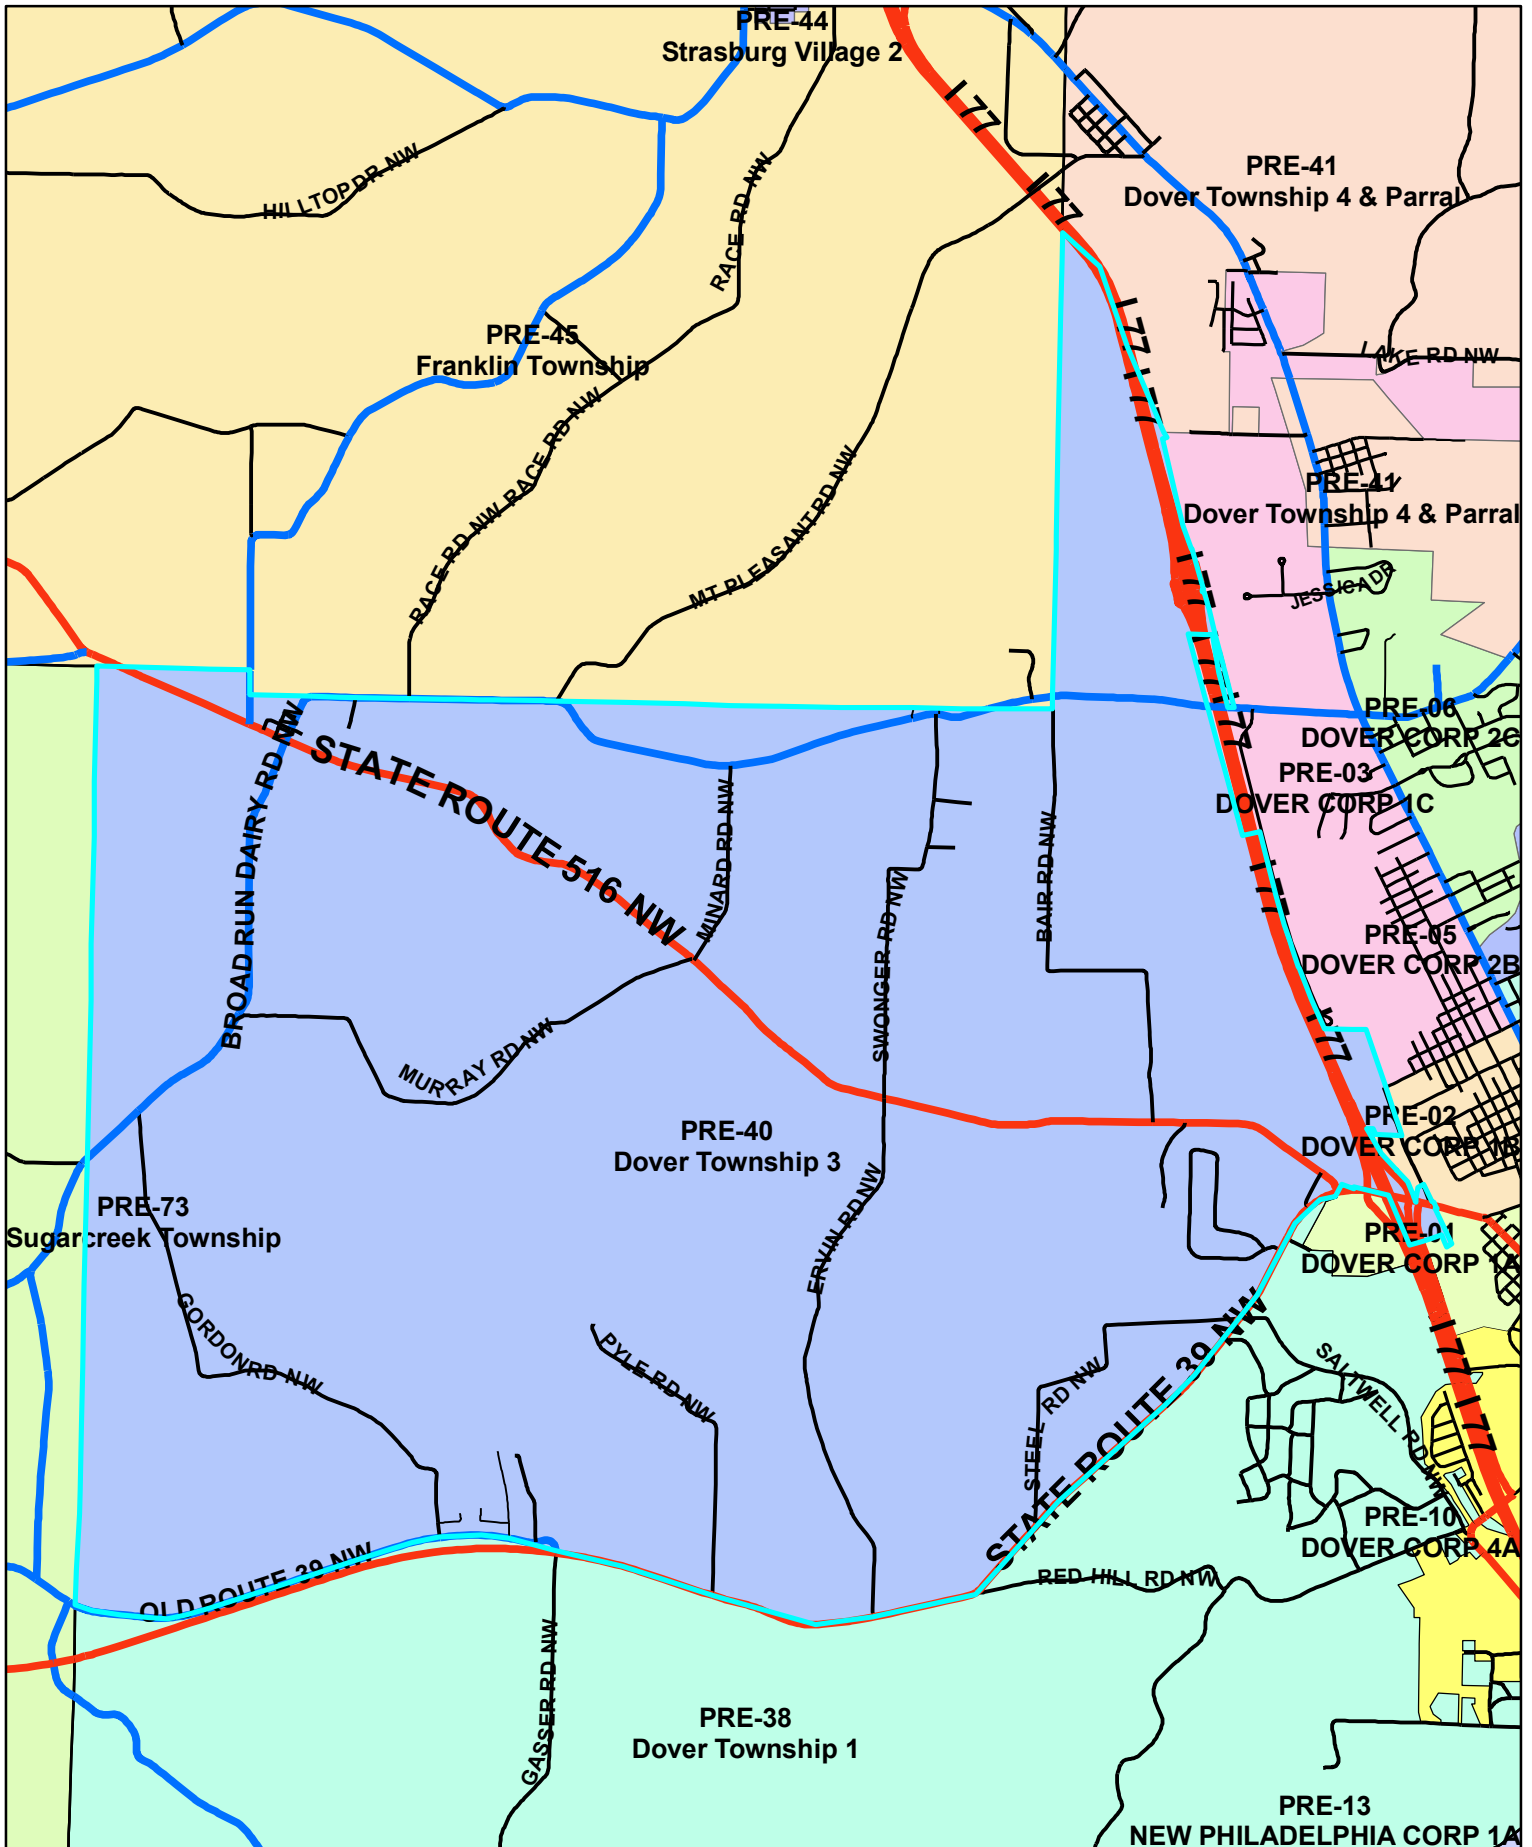

# Tuscarawas Count Board of Elections 2010

## Pre-40

### Legend

STREET\_CENTERLINES — <all other values> JURISDIC — C — M — P — S — T