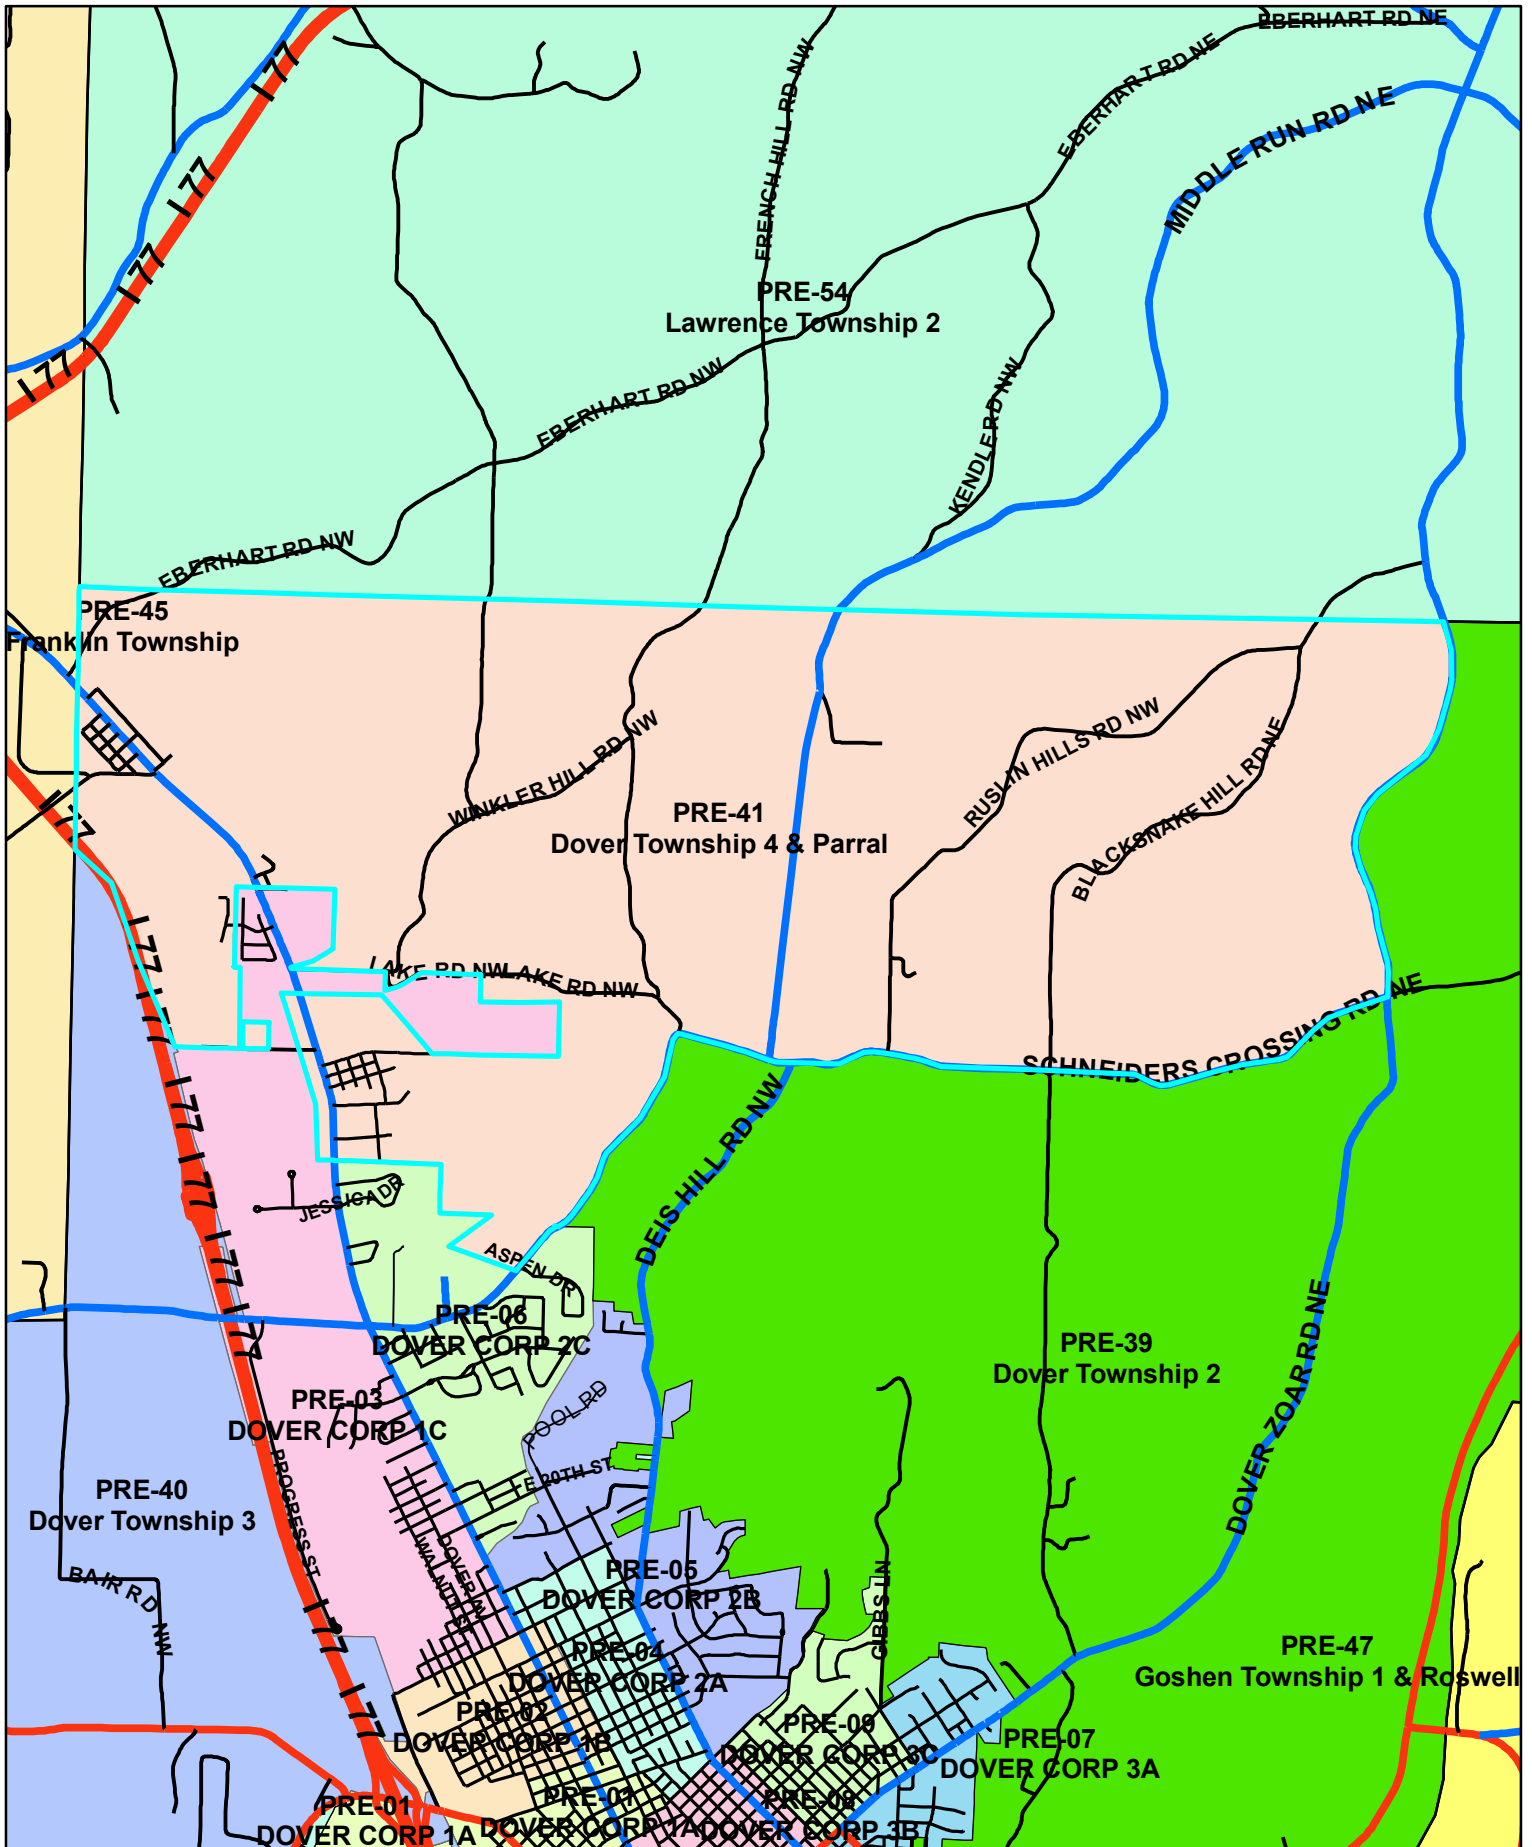

Tuscarawas Count Board of Elections 2010 Pre-41

Legend

STREET_CENTERLINES — <all other values> **JURISDIC** — C — M — P — S — T