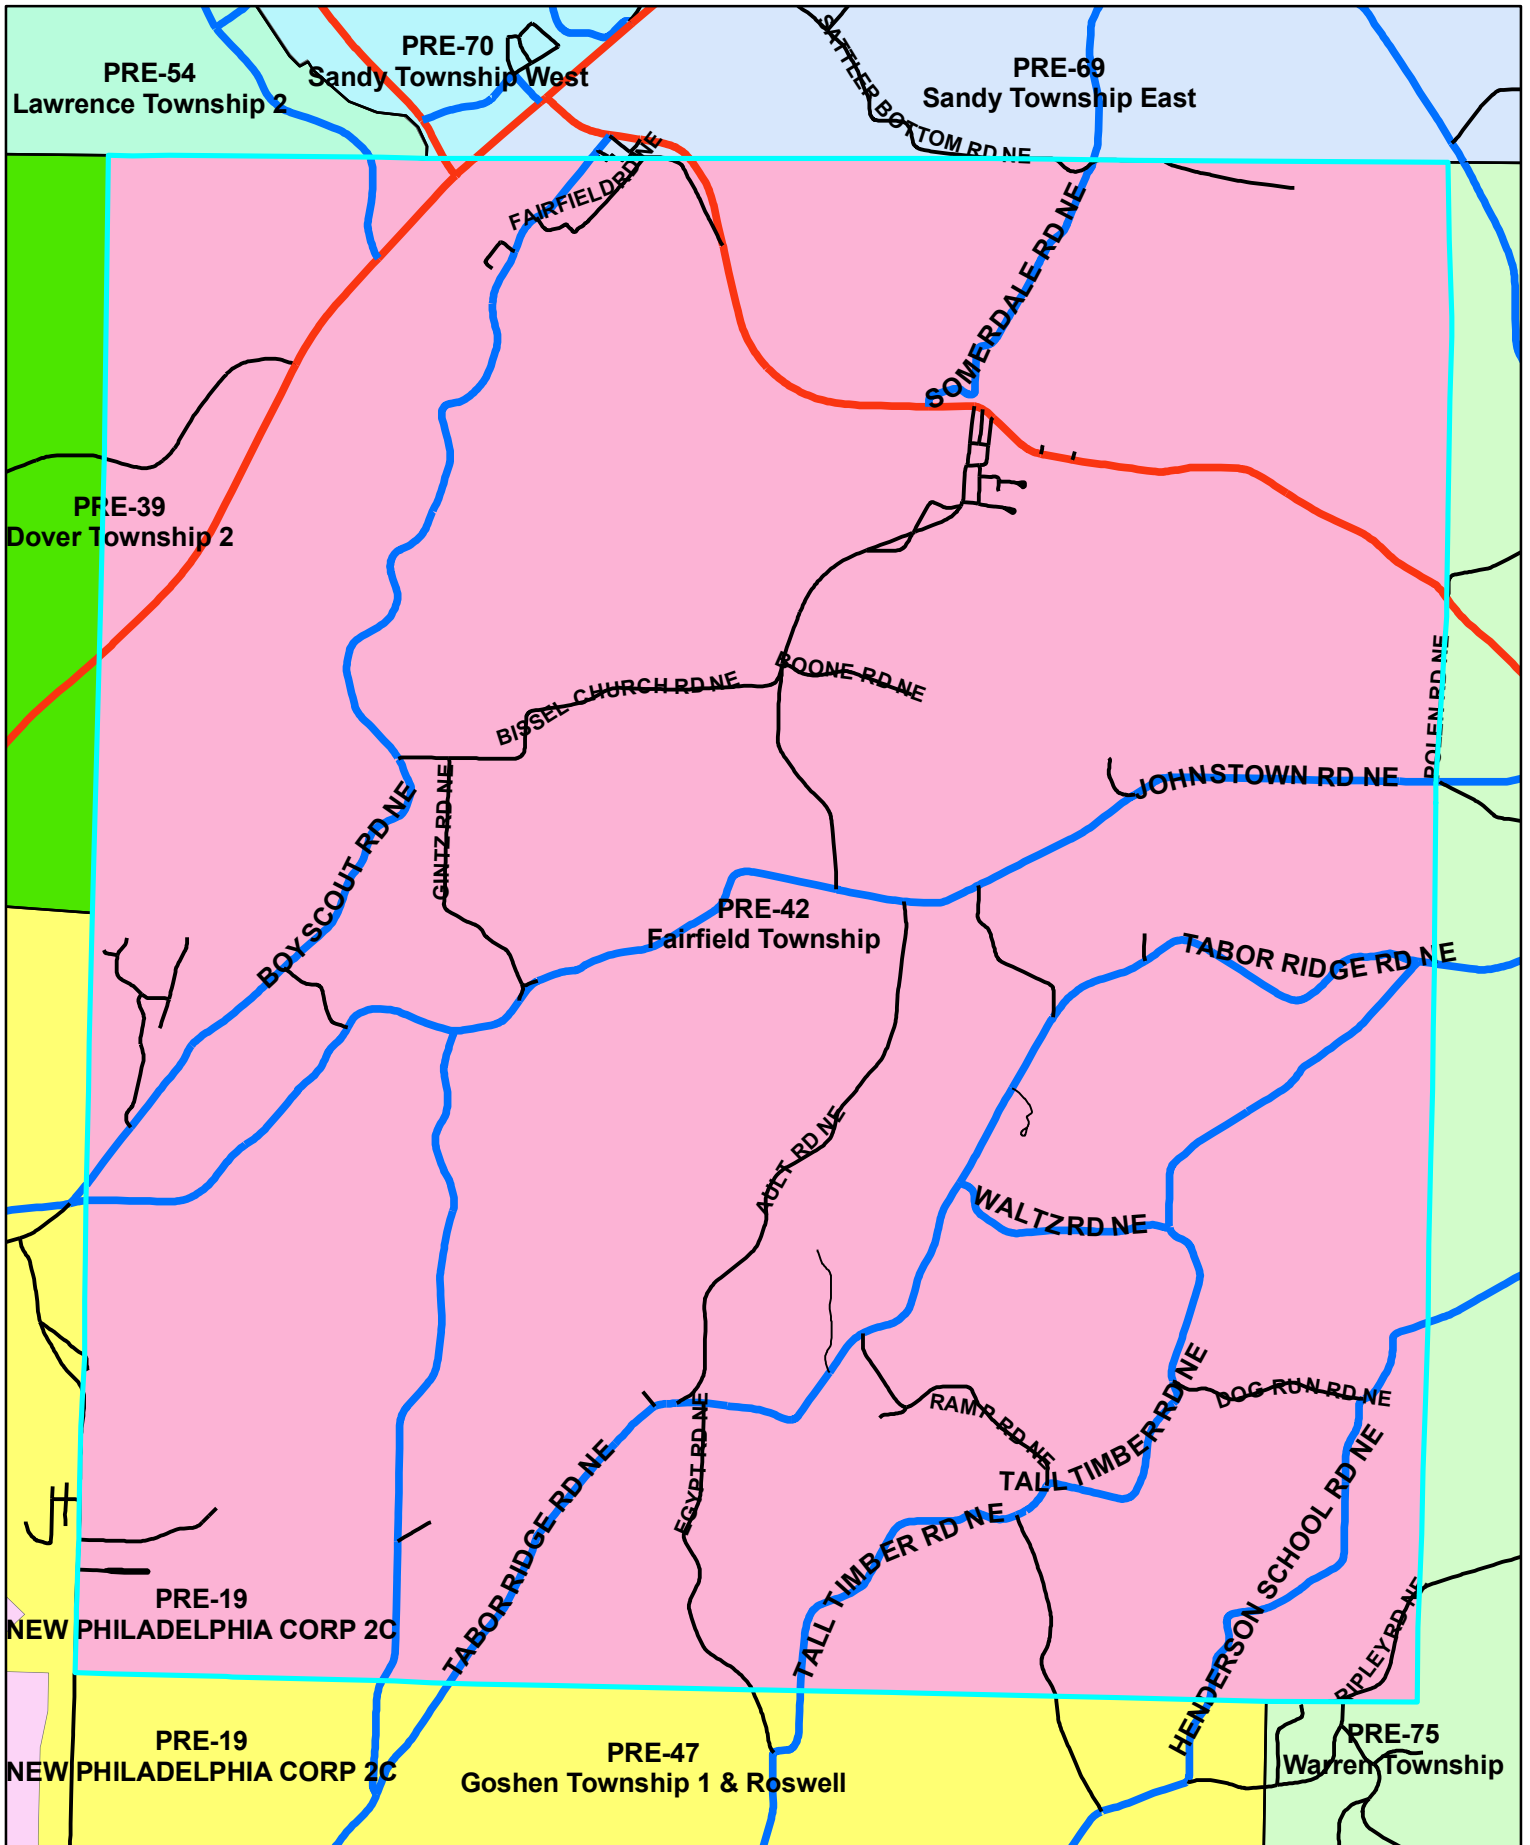

Tuscarawas Count Board of Elections 2010

Pre-42

Legend

STREET_CENTERLINES — <all other values> JURISDIC — C — M — P — S — T