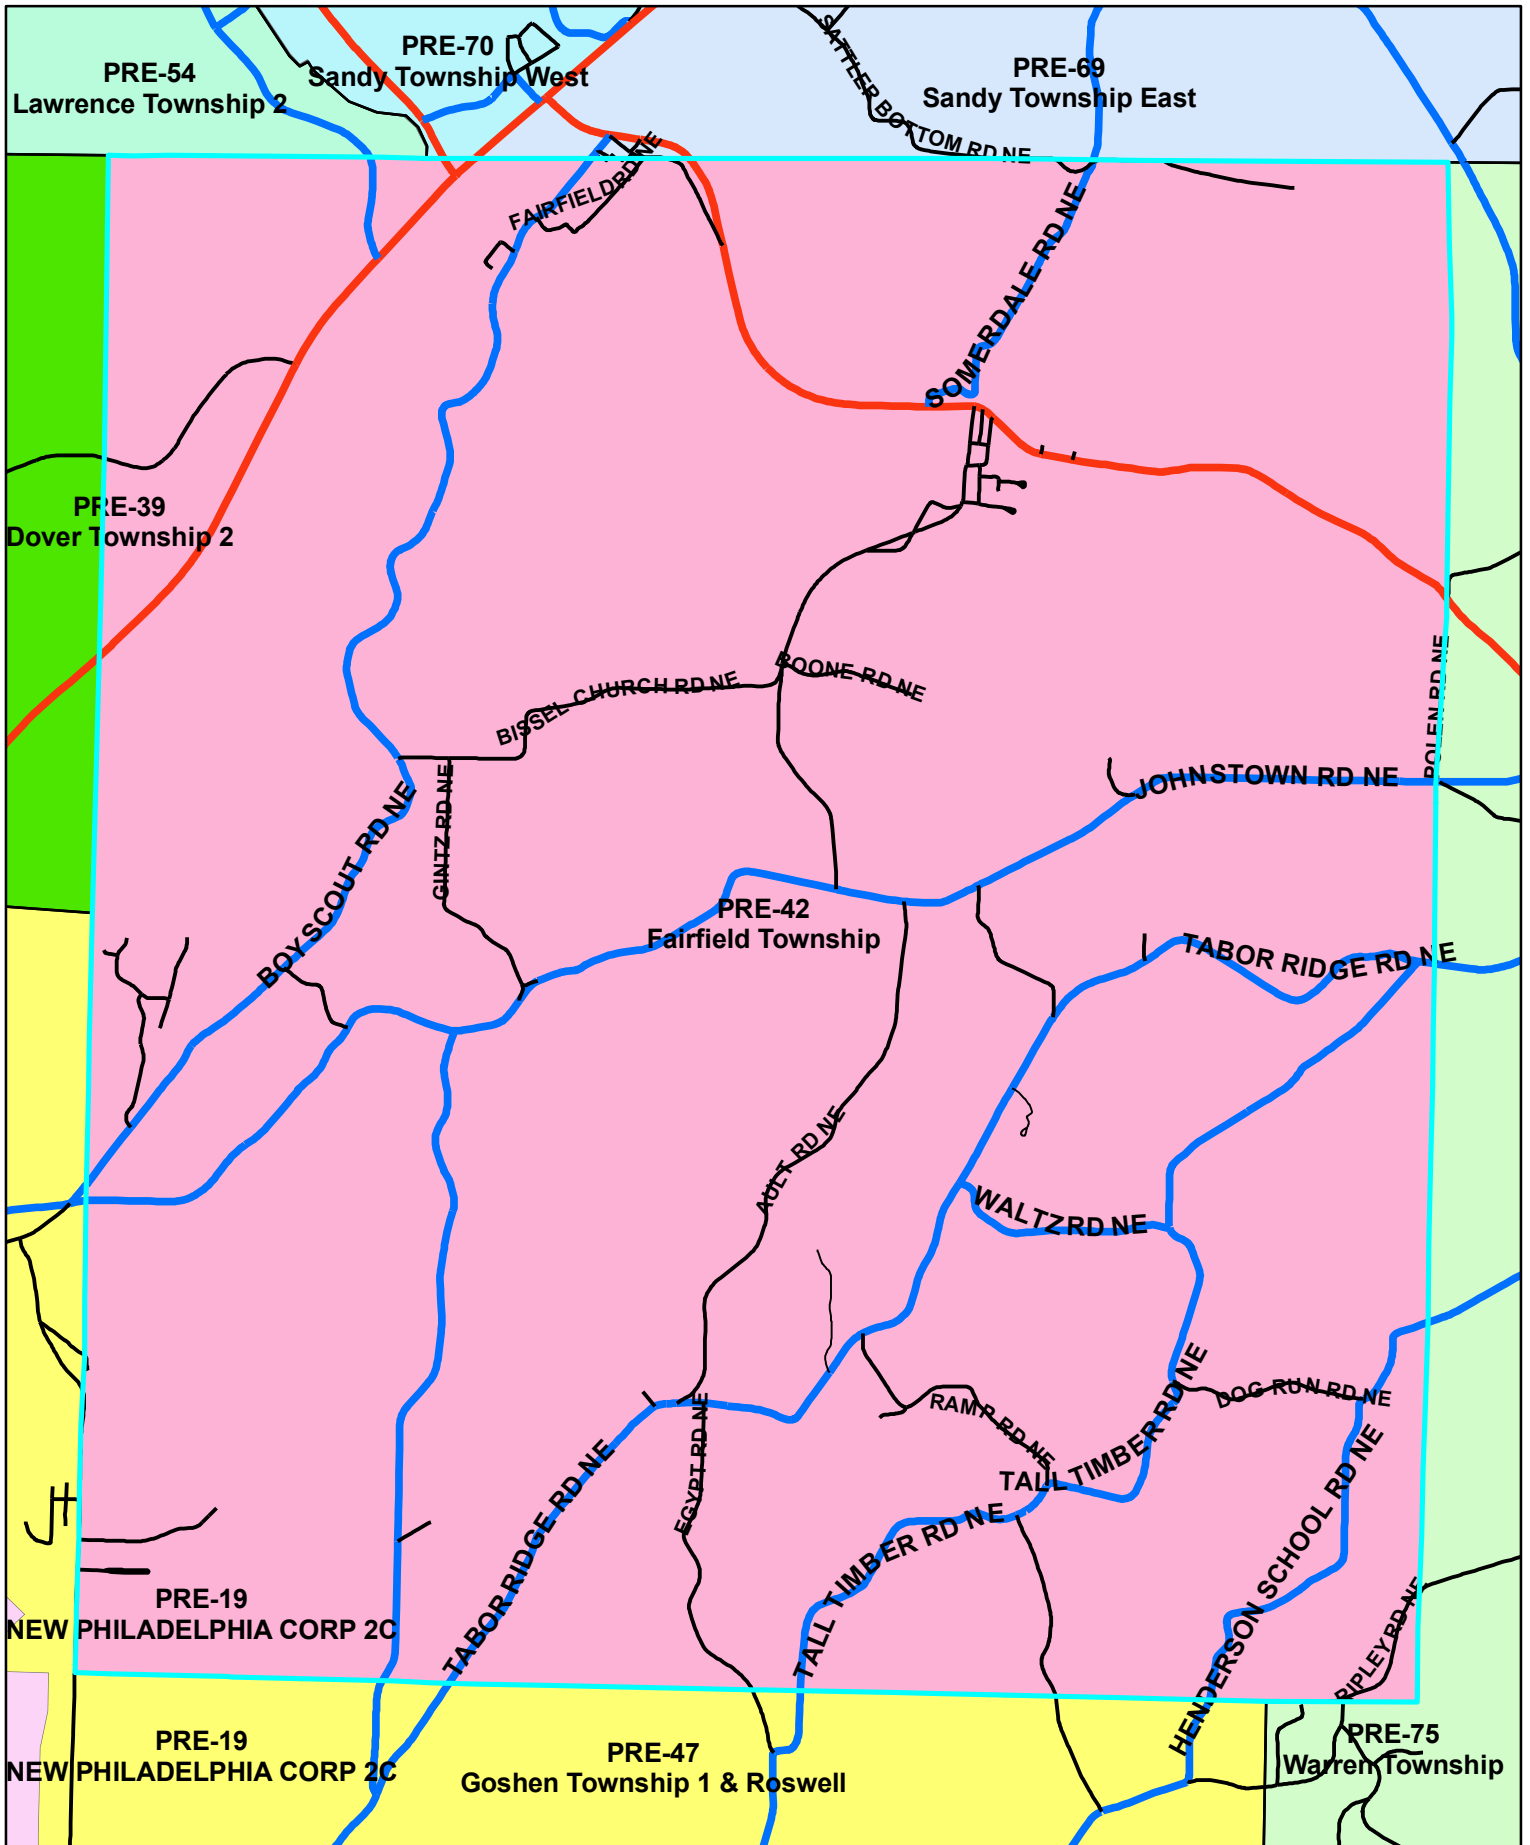

# Tuscarawas Count Board of Elections 2010

## Pre-42

### Legend

STREET\_CENTERLINES — <all other values> JURISDIC — C — M — P — S — T