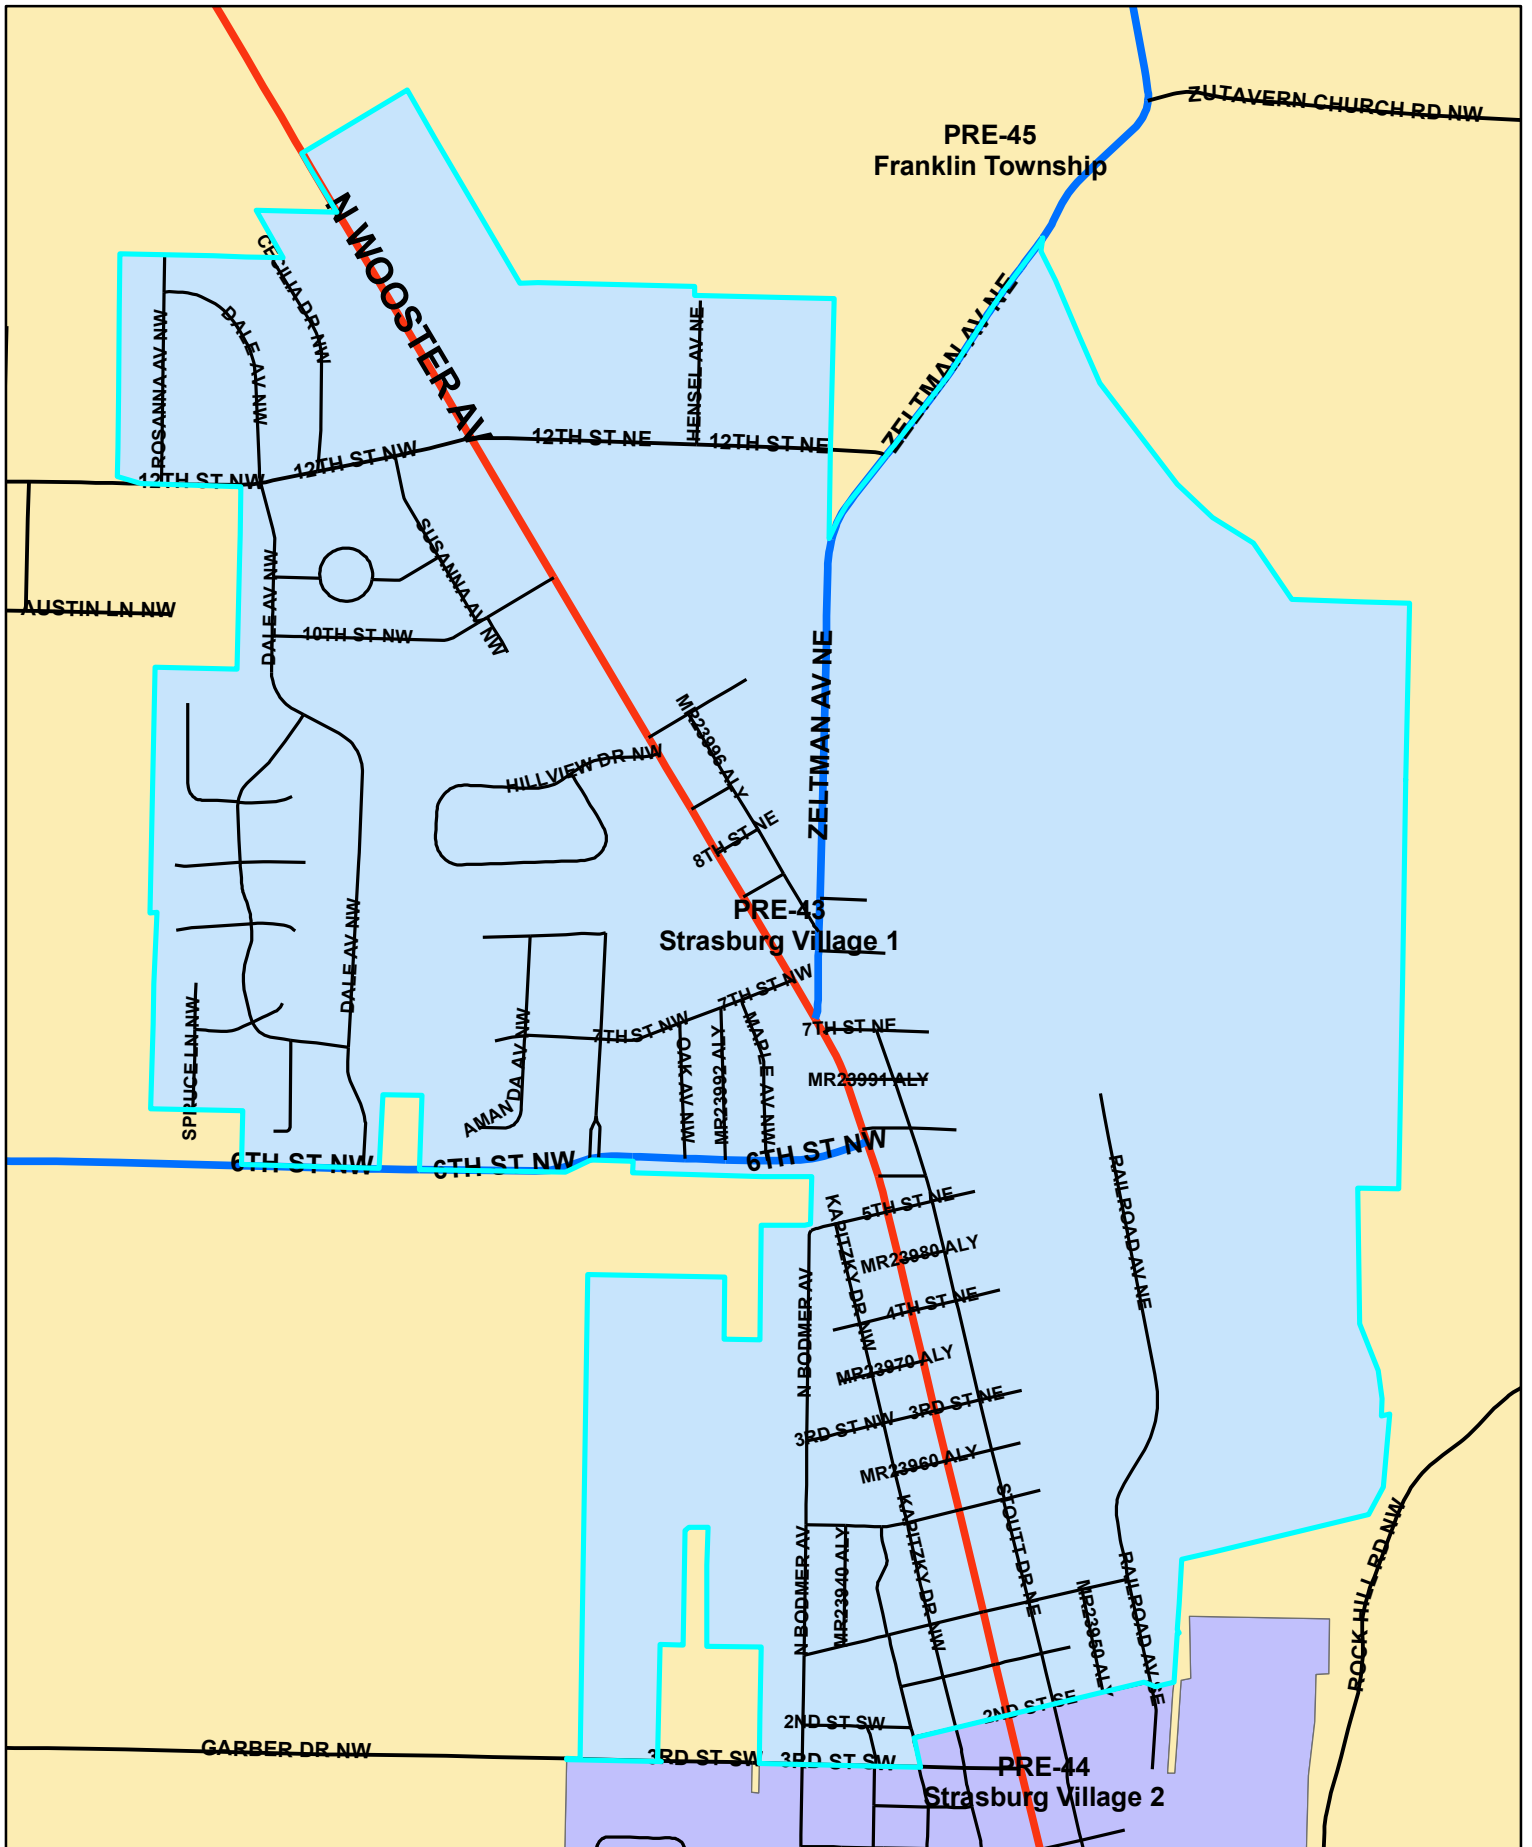

Tuscarawas Count Board of Elections 2010 Pre-43

Legend

STREET_CENTERLINES — <all other values> JURISDIC — C — M — P — S — T