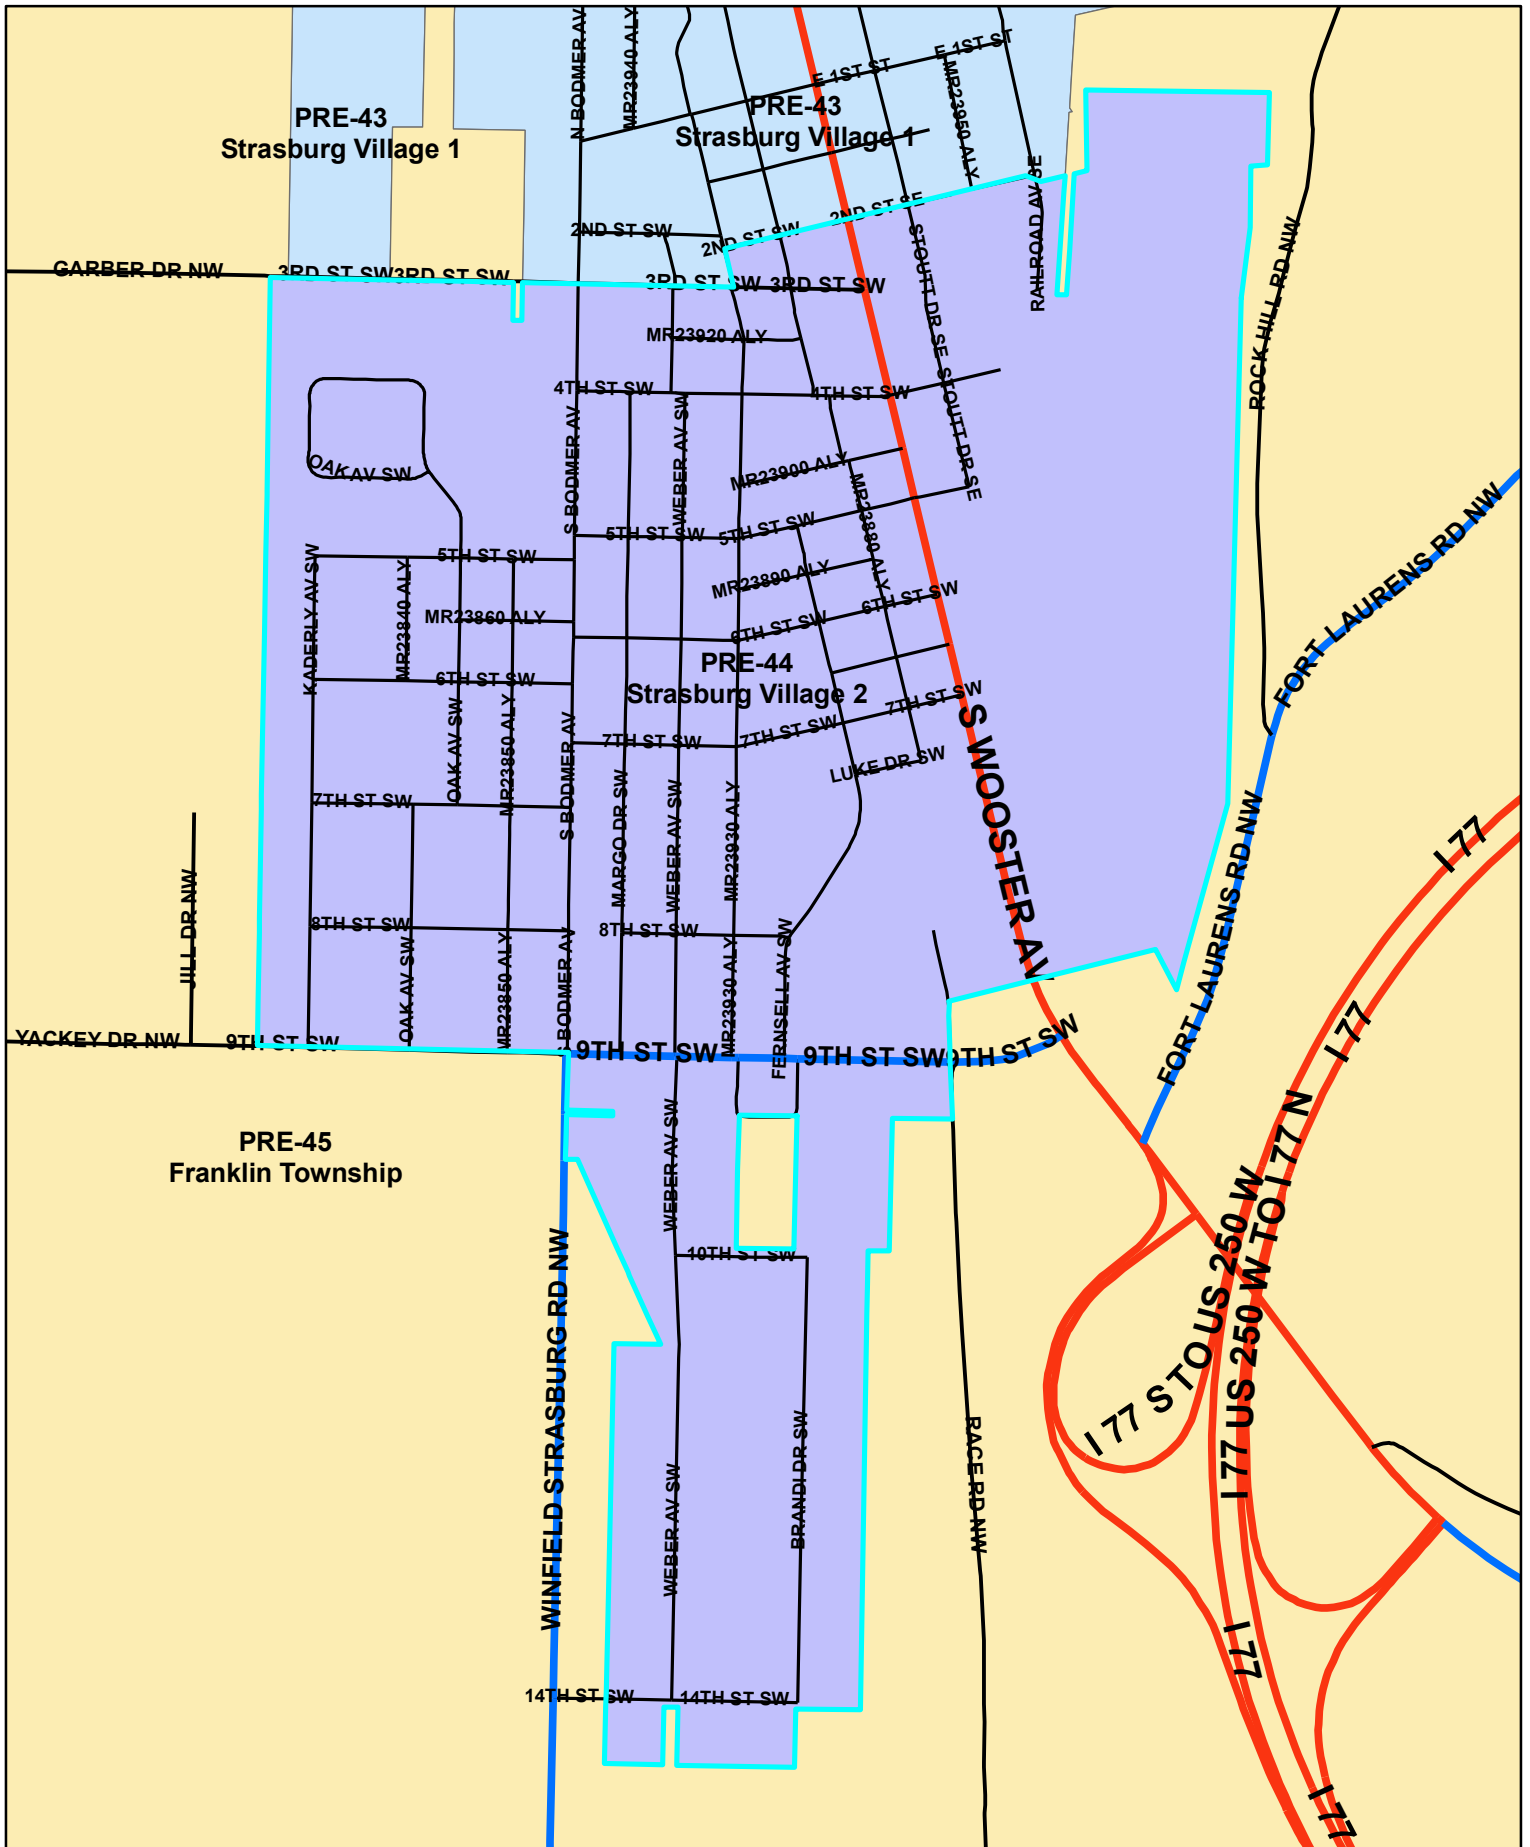

# Tuscarawas Count Board of Elections 2010

## Pre-44

### Legend

STREET\_CENTERLINES — <all other values> JURISDIC — C — M — P — S — T