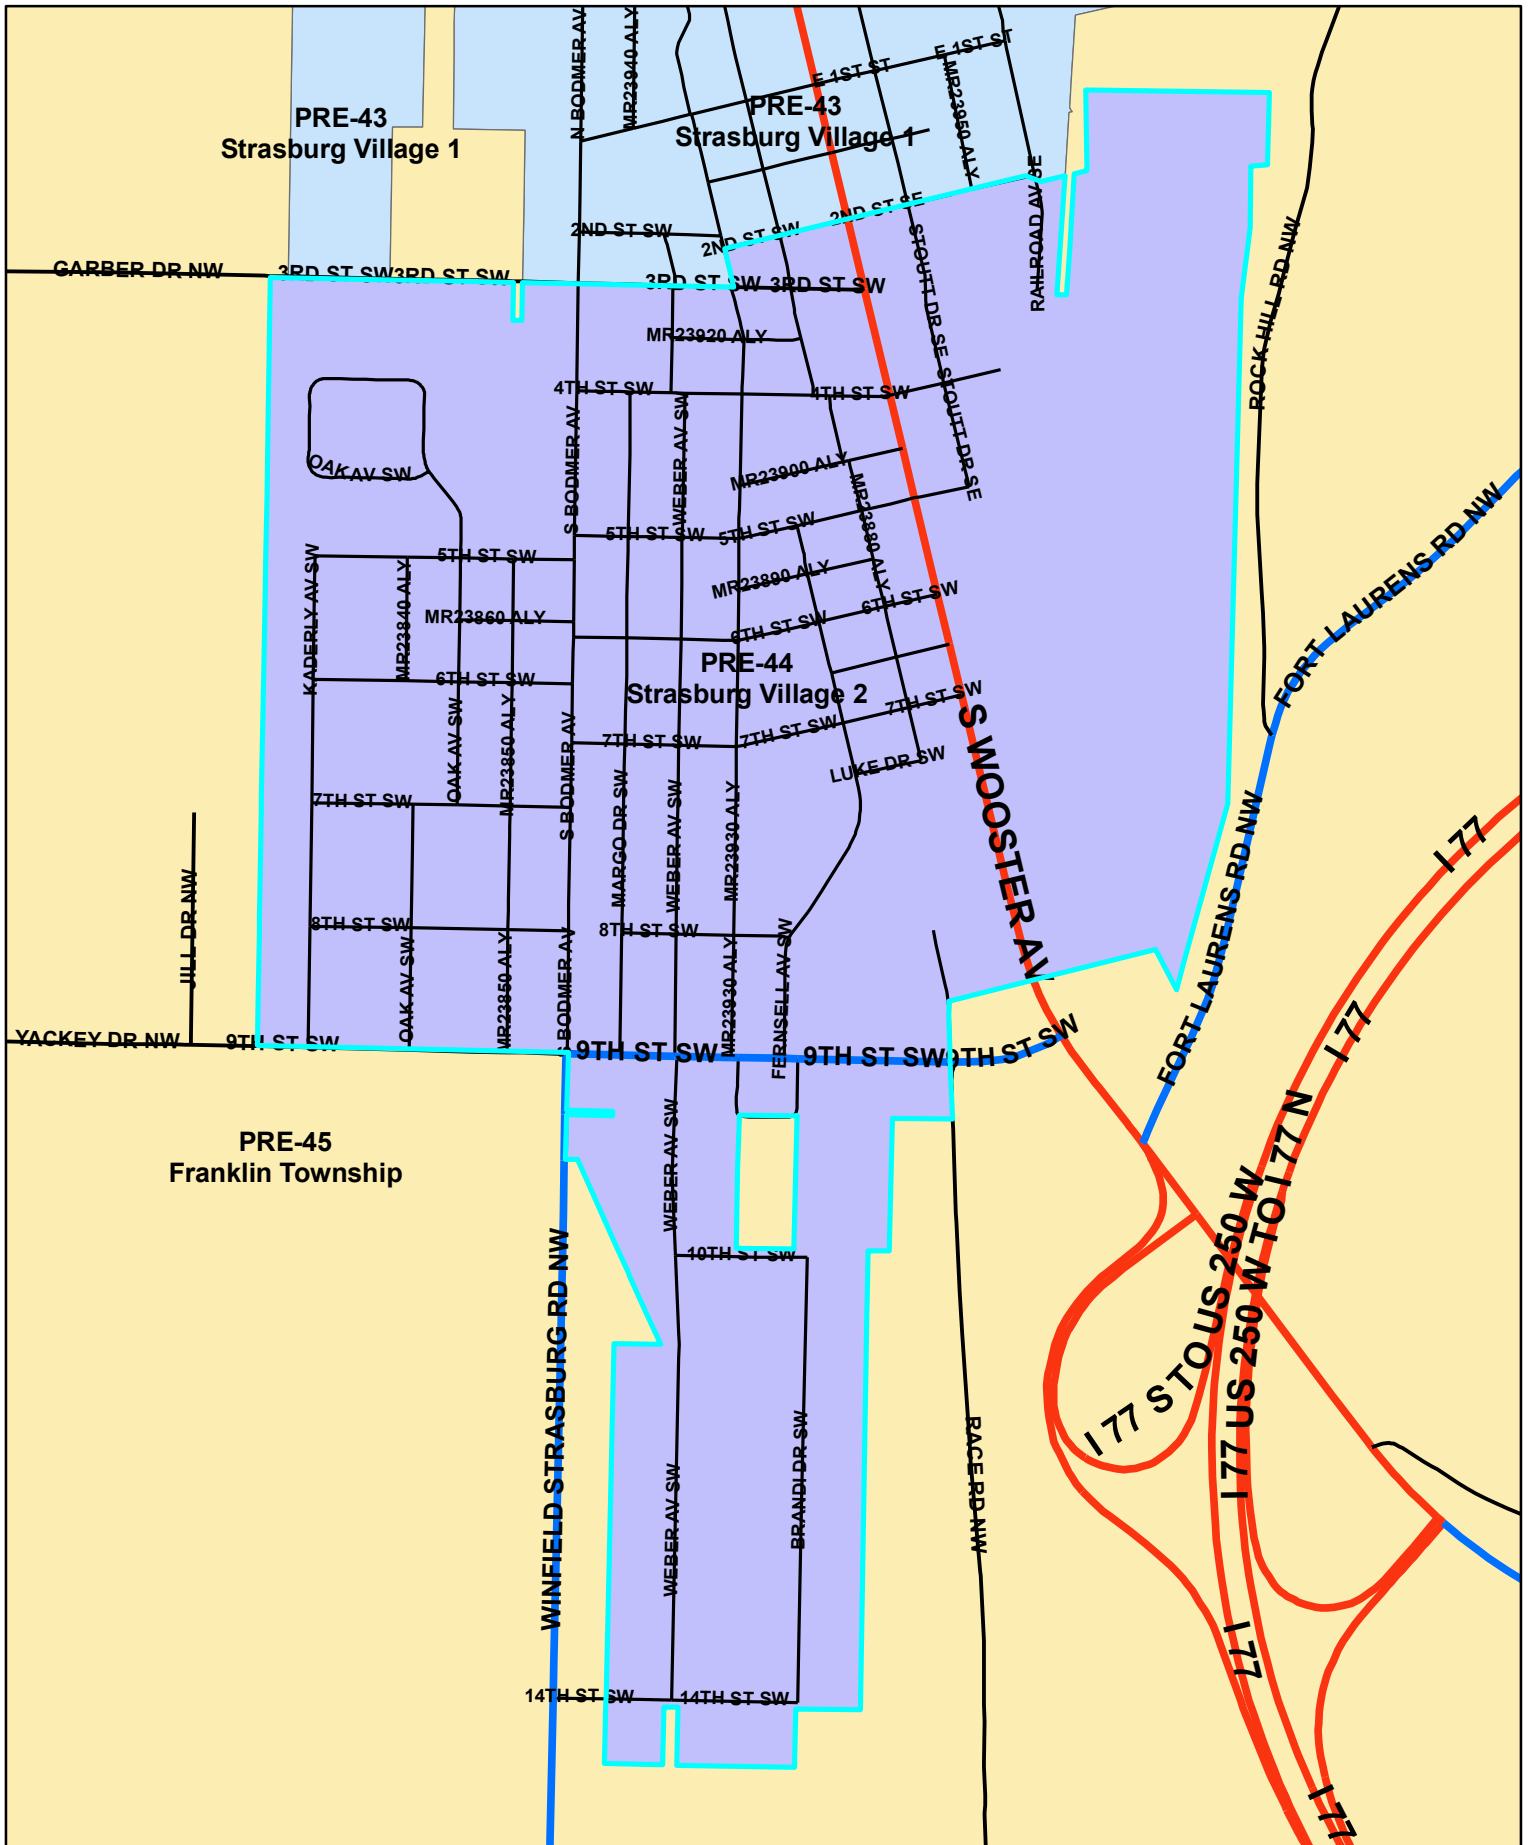

Tuscarawas Count Board of Elections 2010

Pre-44

Legend

STREET_CENTERLINES — <all other values> JURISDIC — C — M — P — S — T