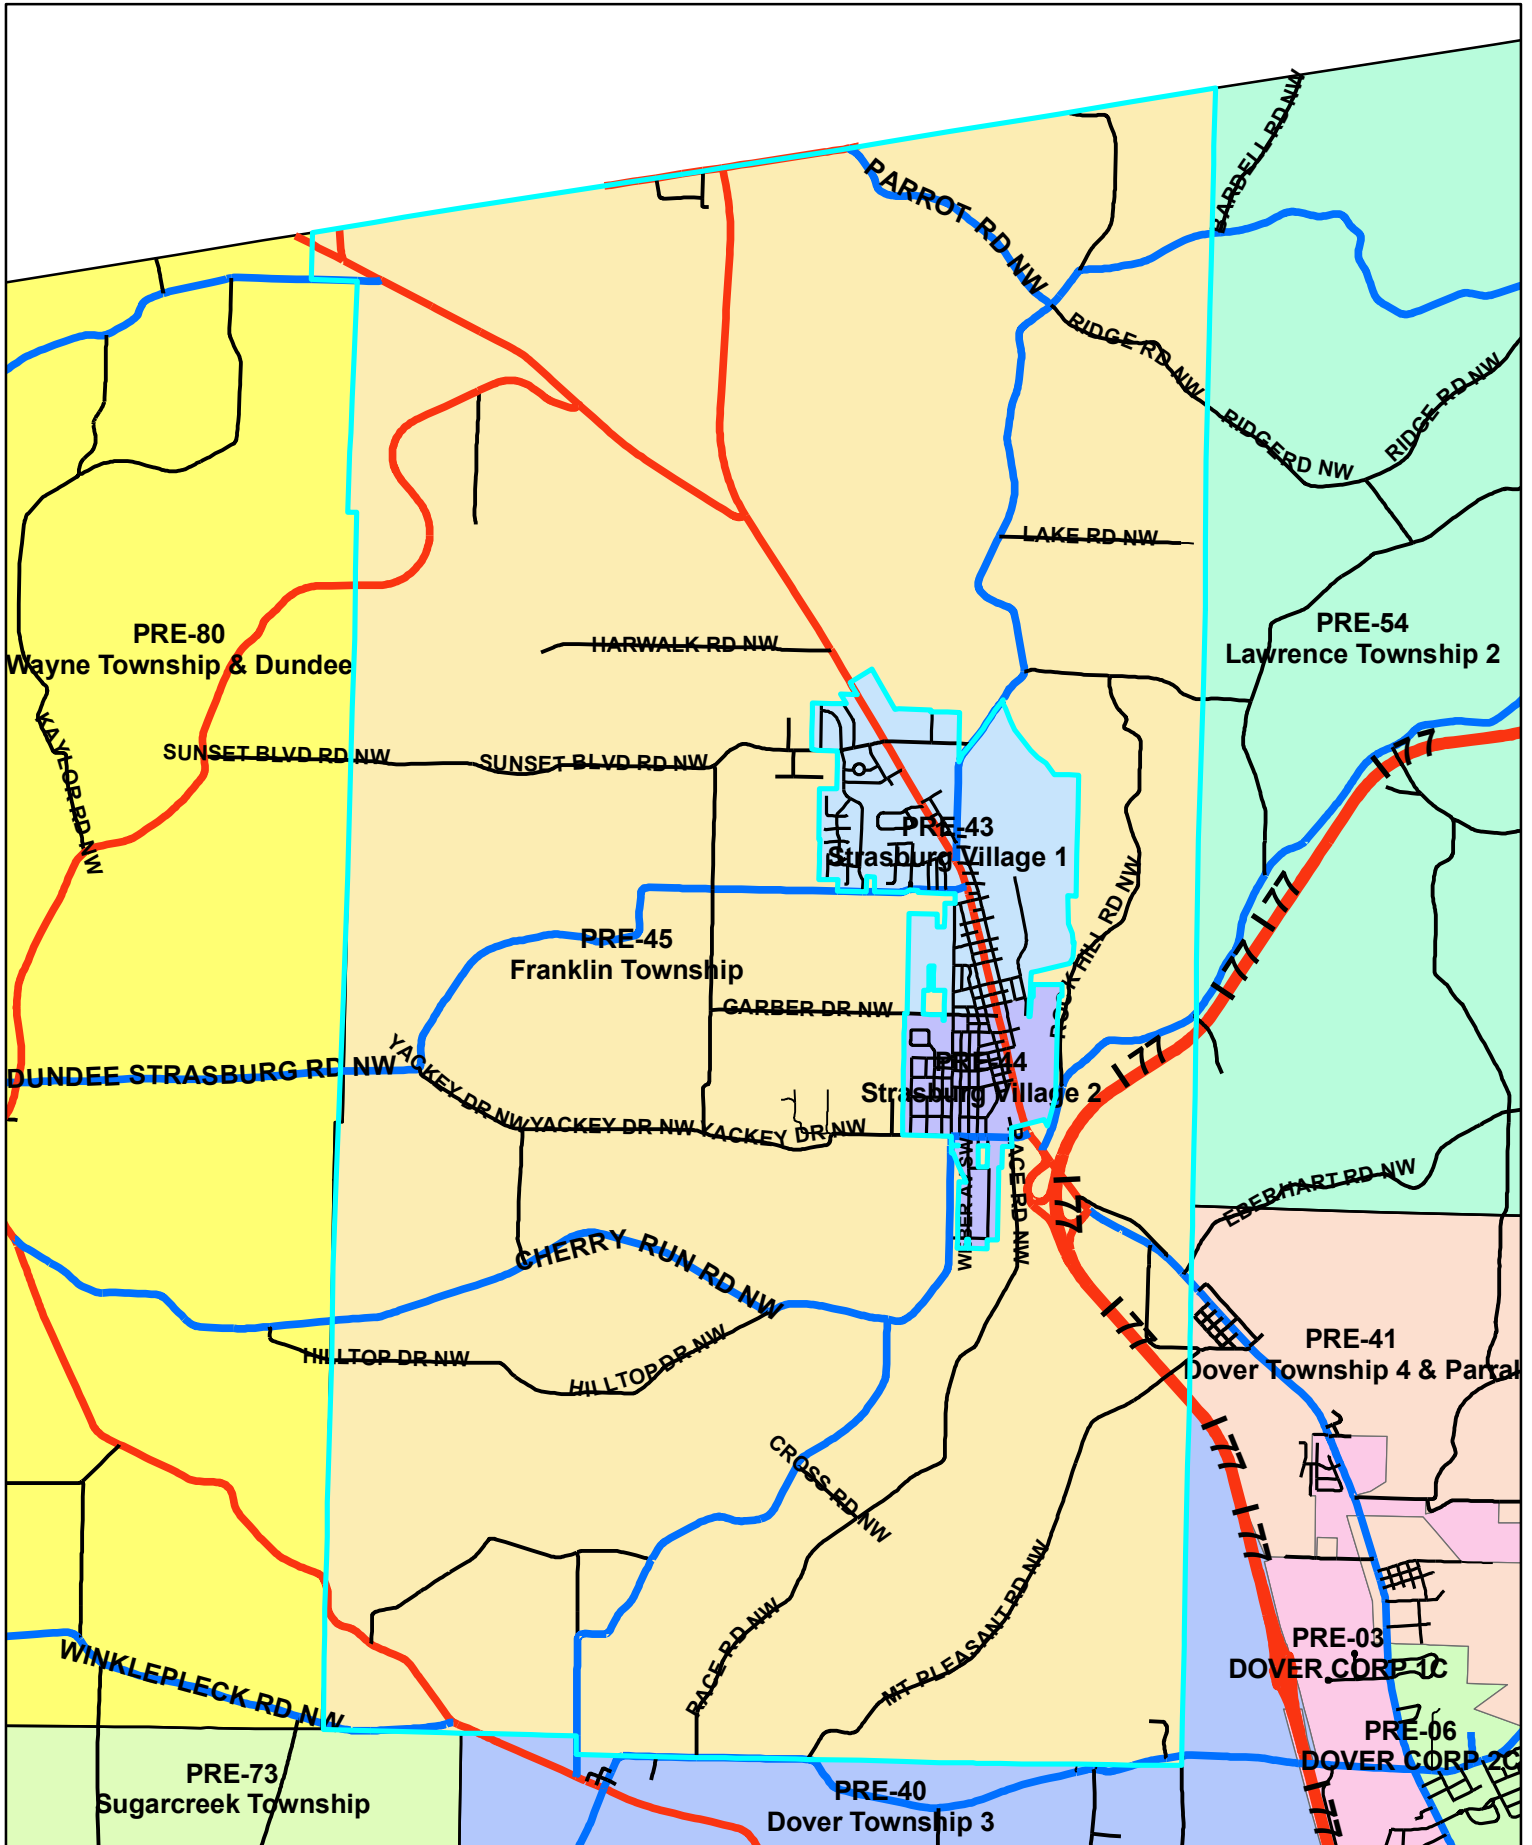

# Tuscarawas Count Board of Elections 2010 Pre-45

**Legend**

**STREET\_CENTERLINES** — <all other values> **JURISDIC** — C — M — P — S — T