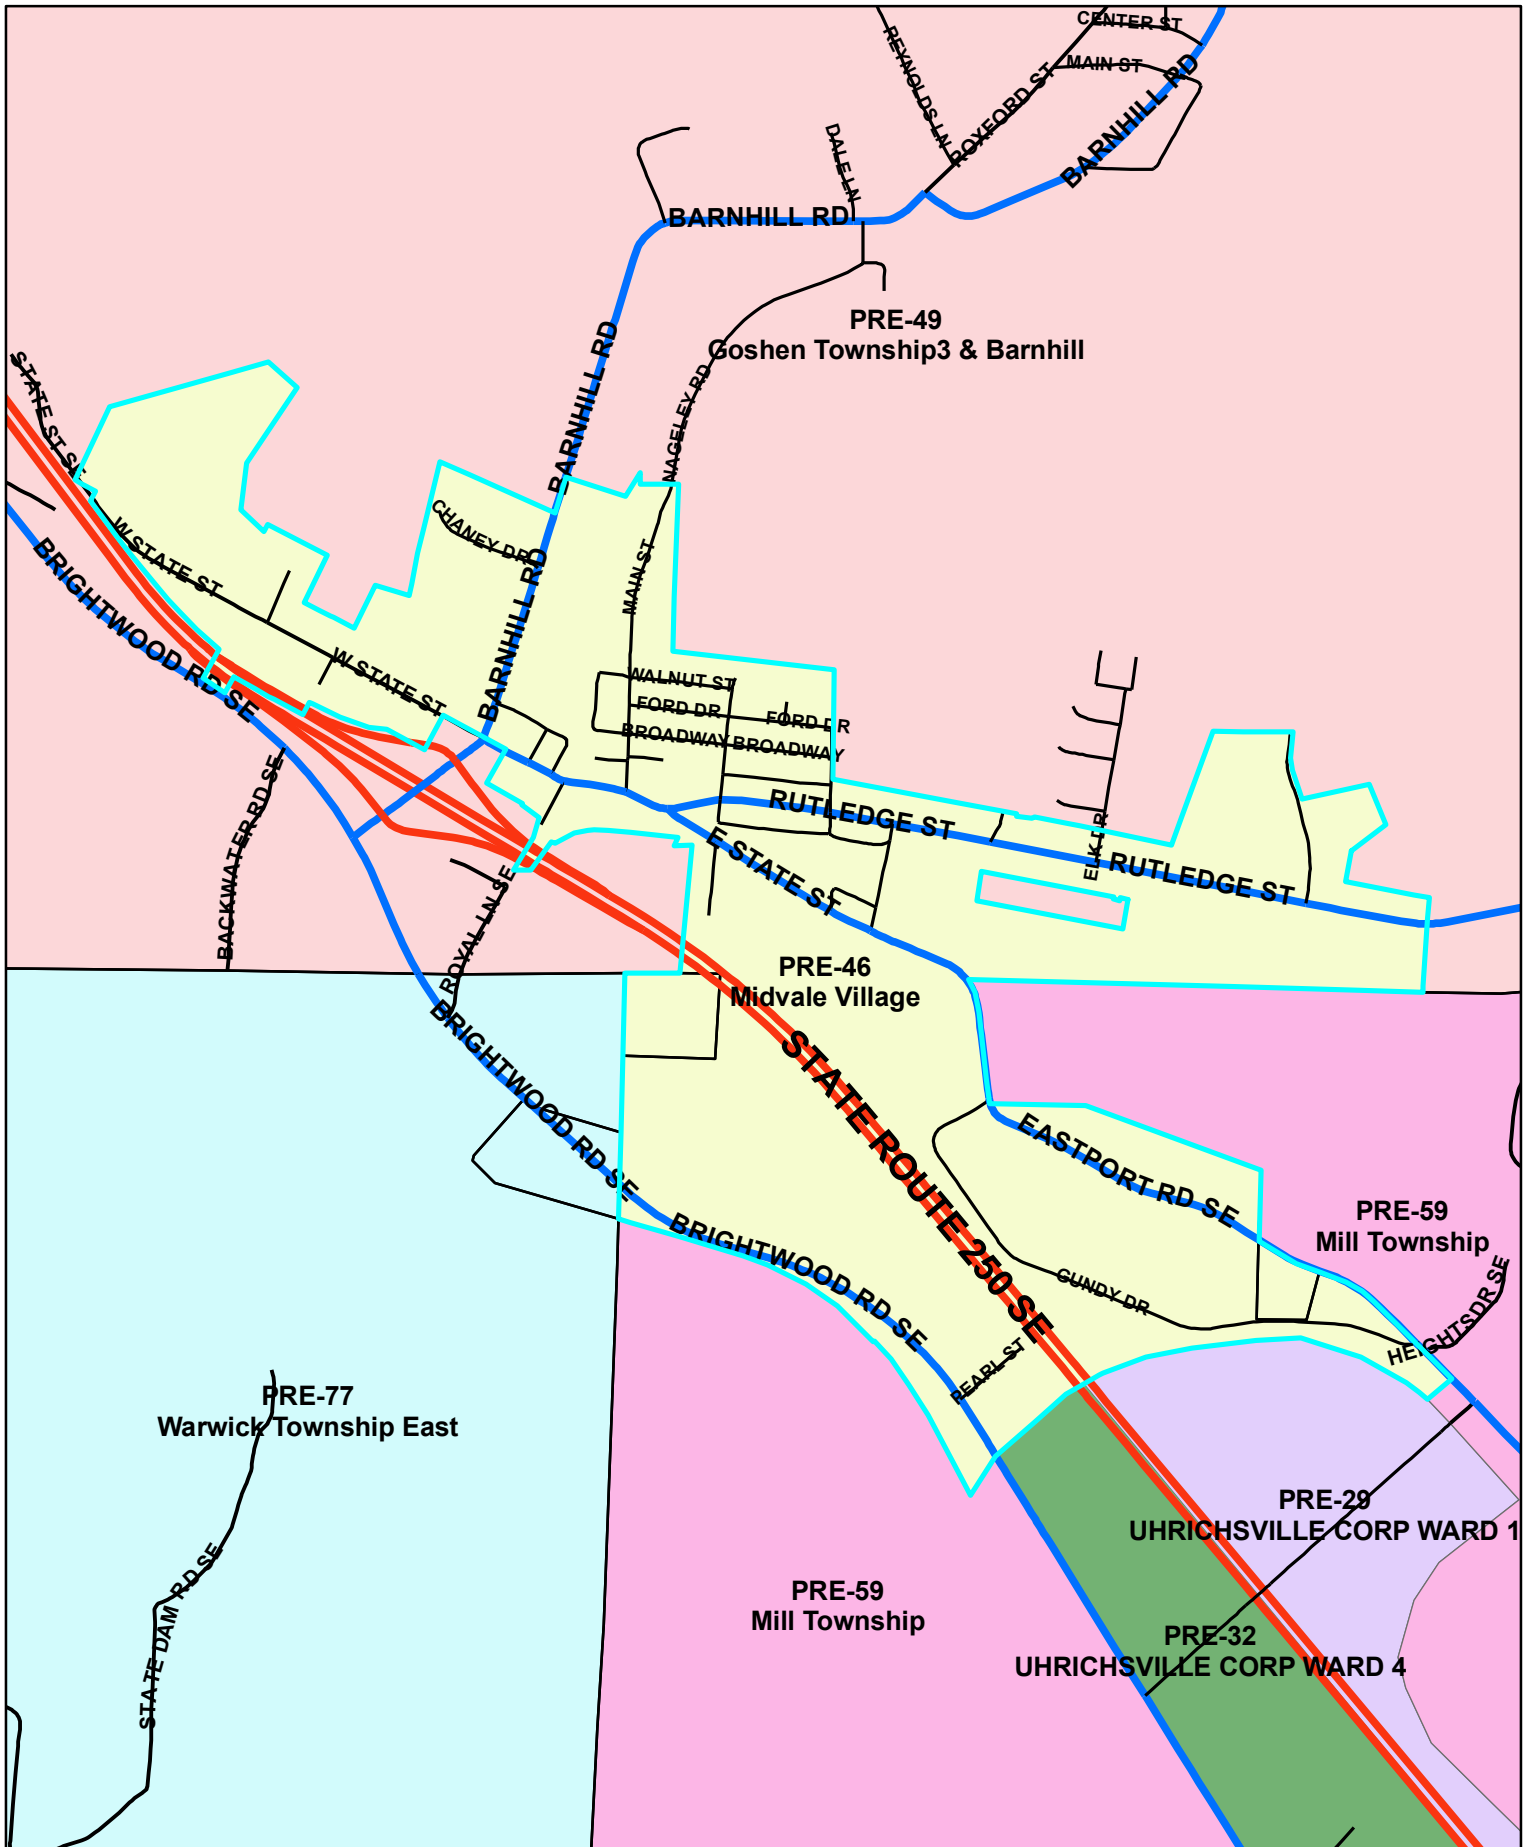

Tuscarawas Count Board of Elections 2010 Pre-46

Legend

STREET_CENTERLINES — <all other values> **JURISDIC** — C — M — P — S — T