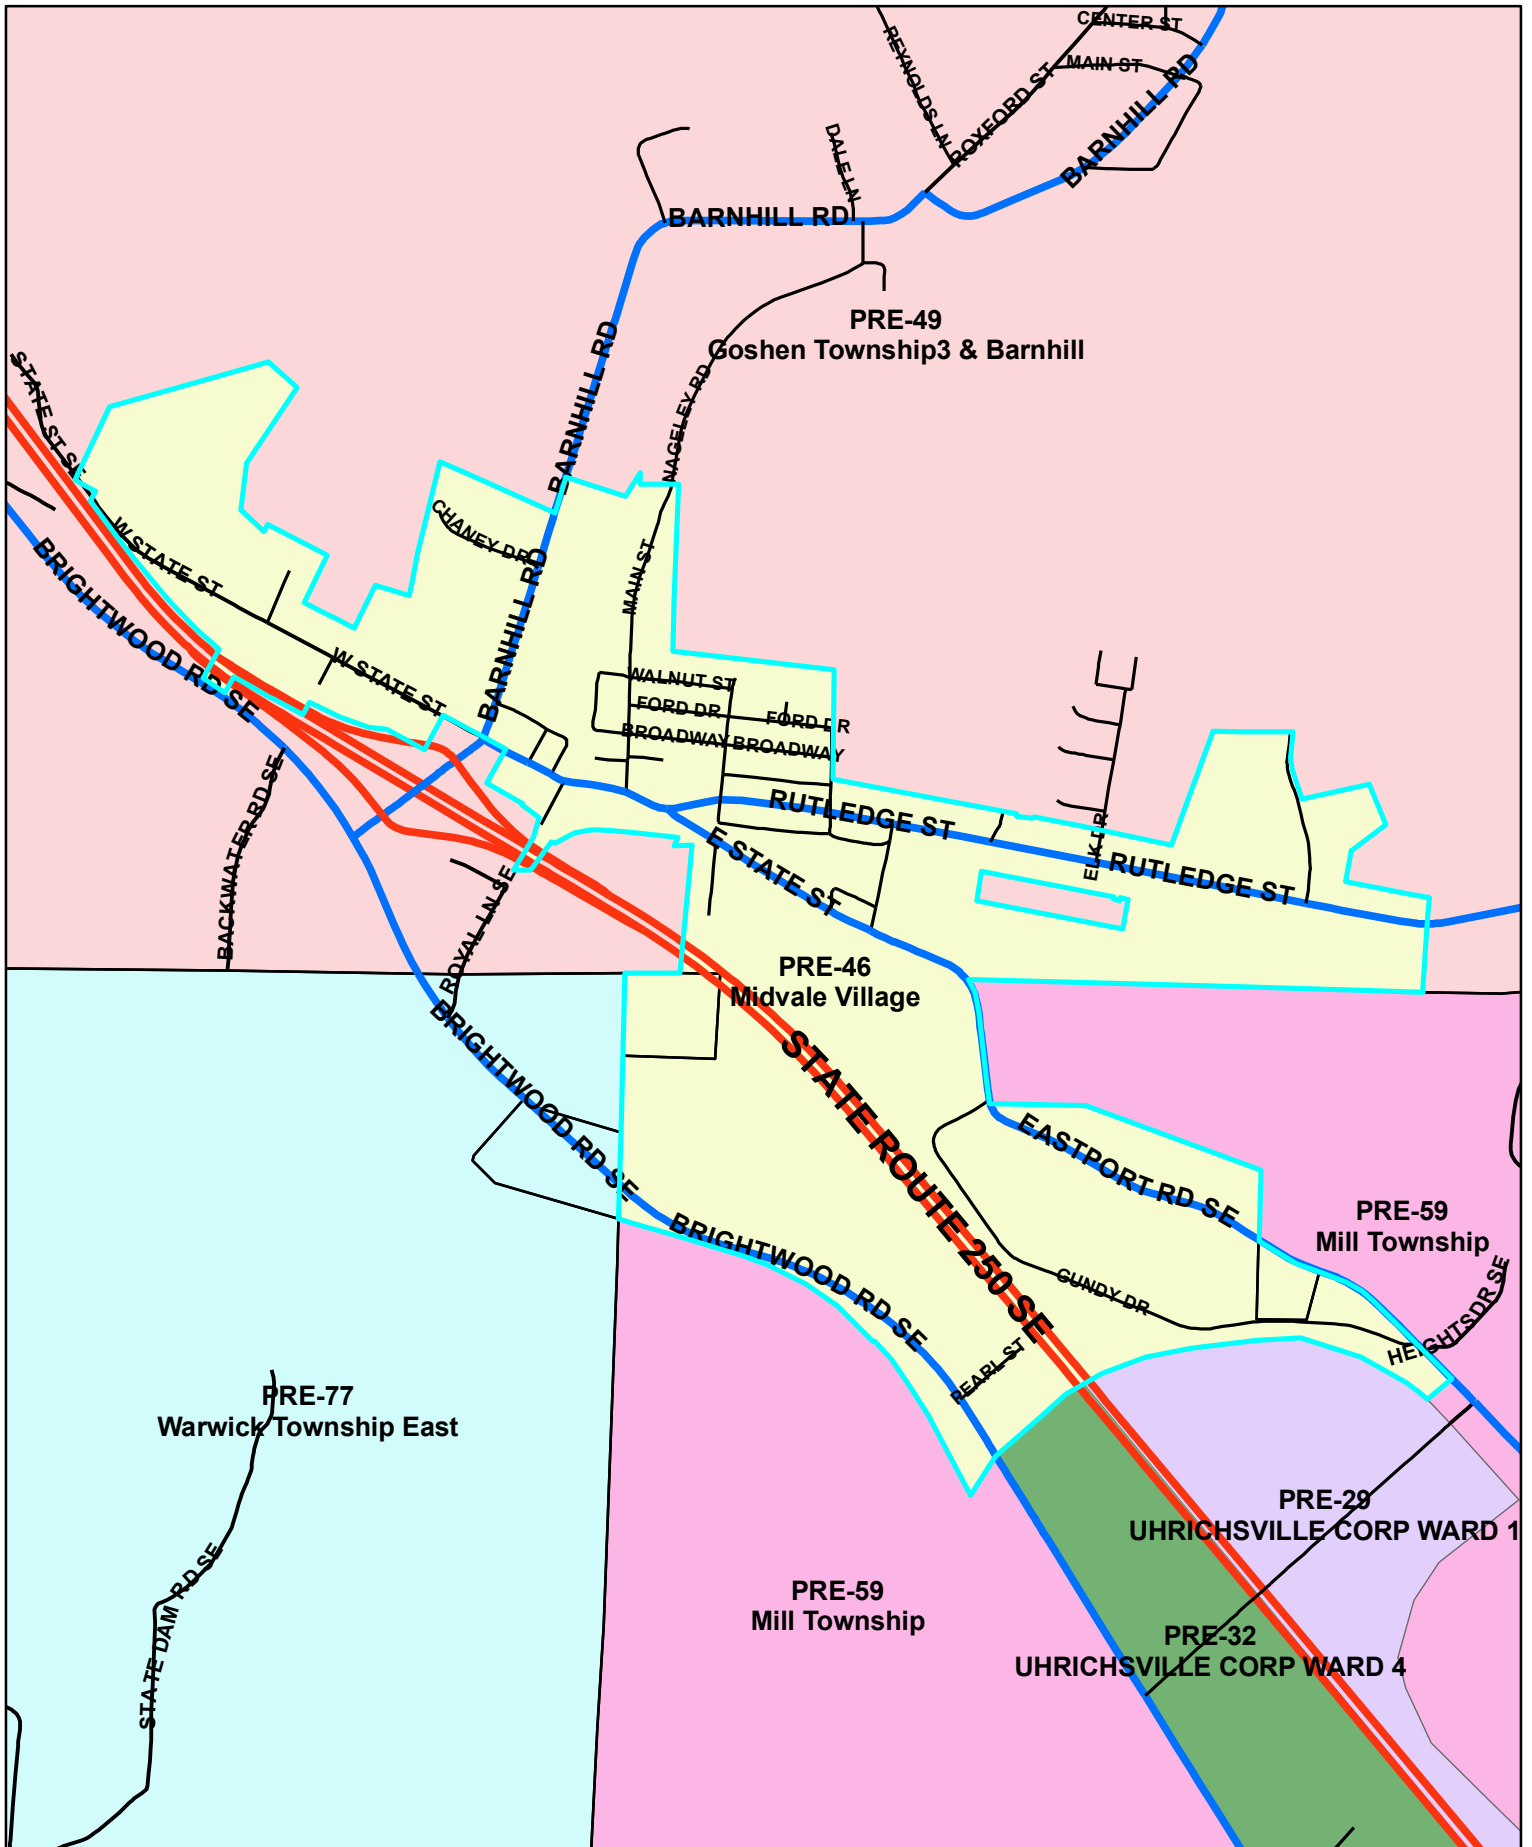

# Tuscarawas Count Board of Elections 2010

## Pre-46

### Legend

STREET\_CENTERLINES — <all other values> JURISDIC — C — M — P — S — T