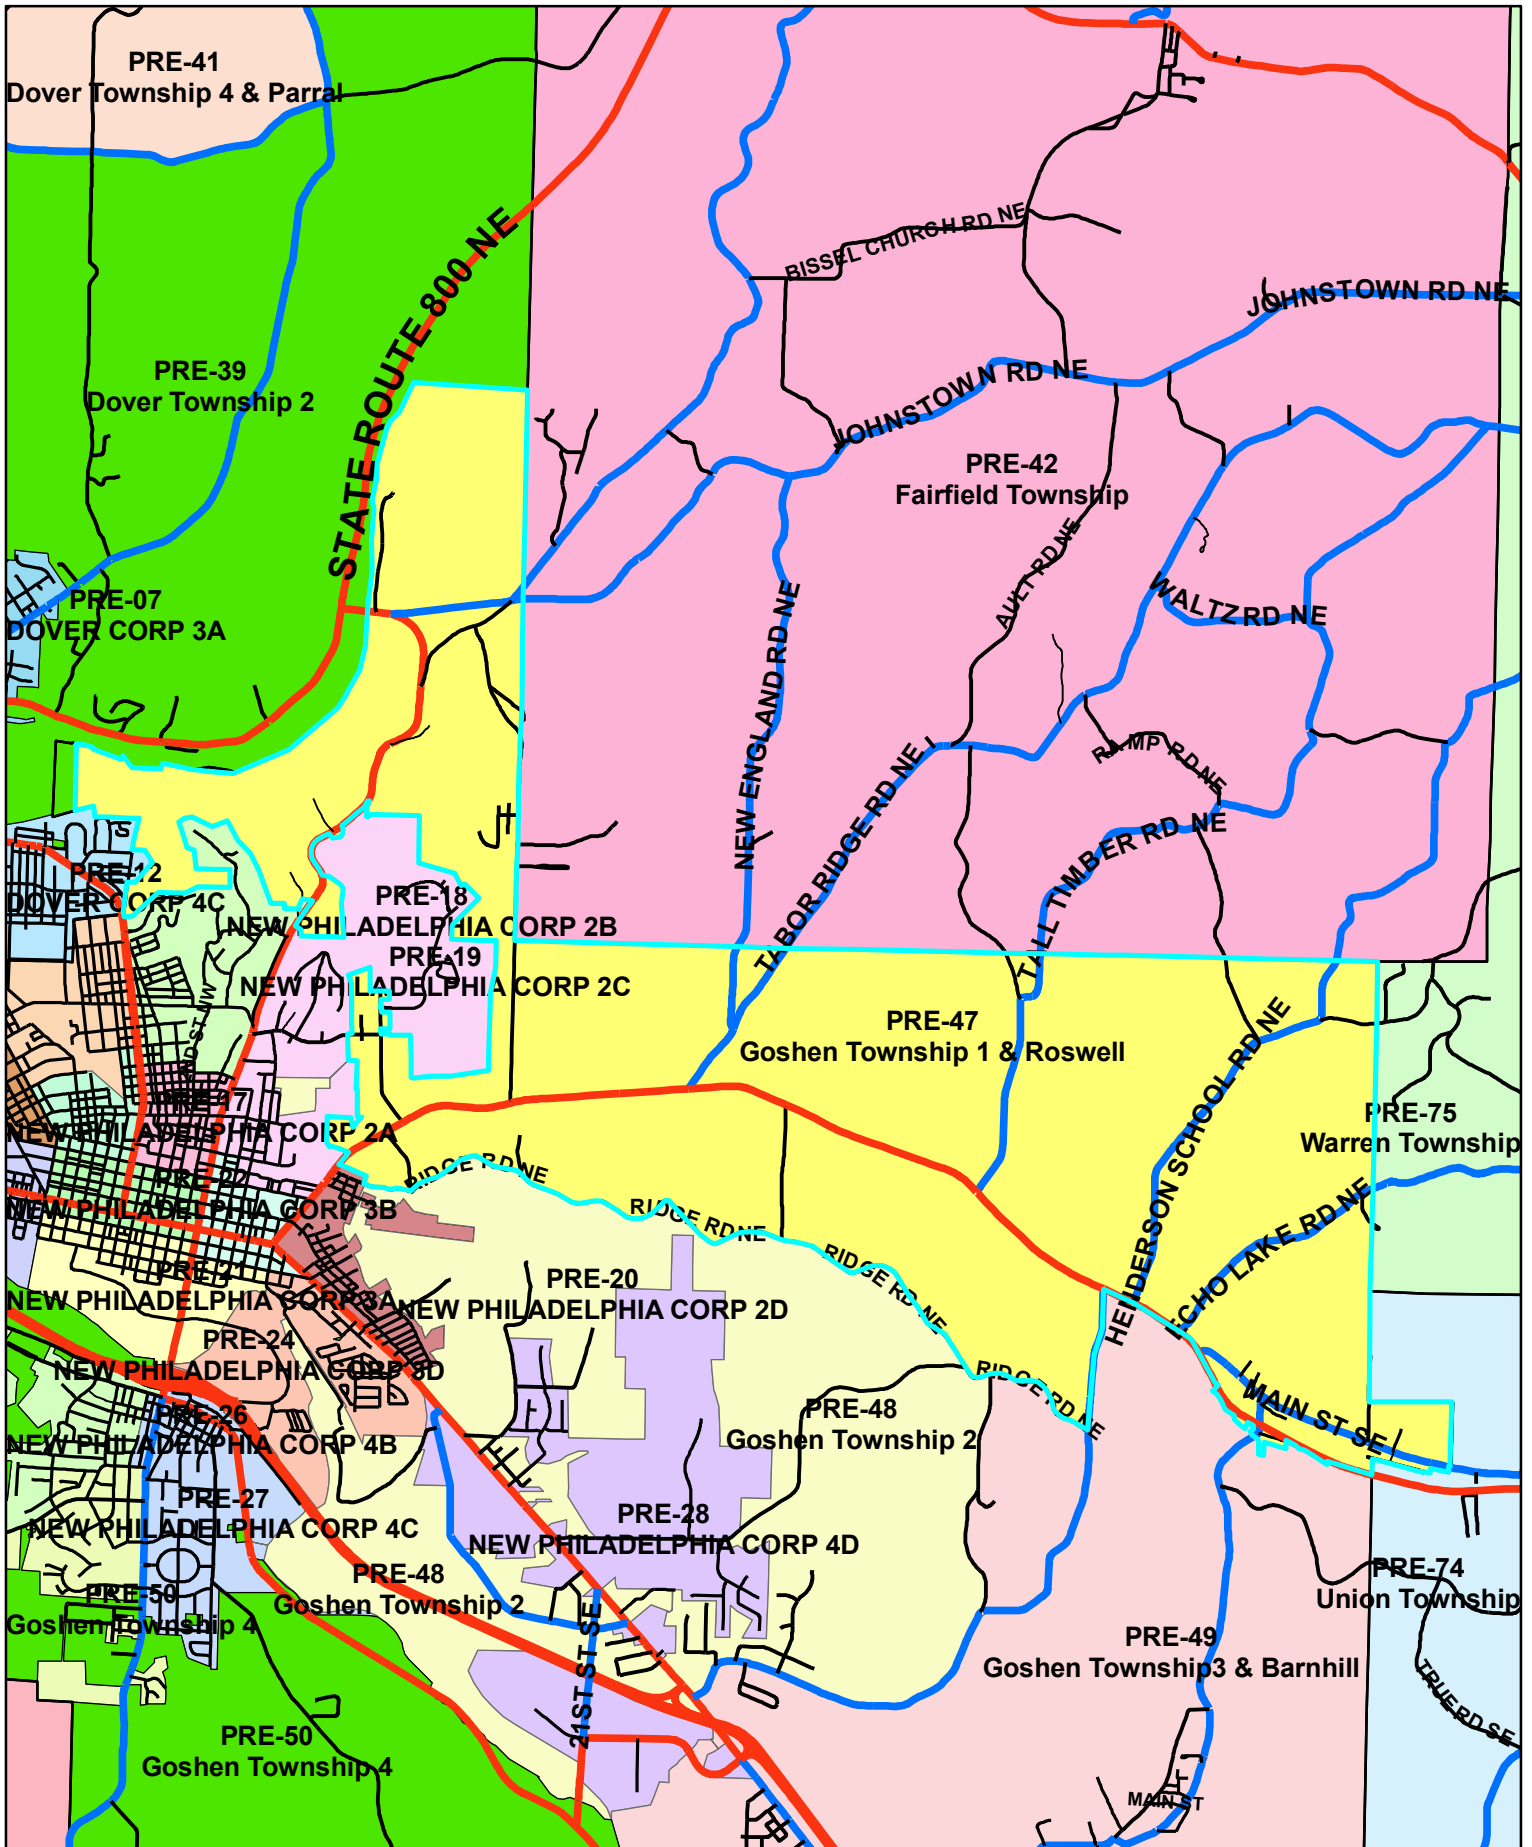

Tuscarawas Count Board of Elections 2010

Pre-47

Legend

STREET_CENTERLINES — <all other values> **JURISDIC** — C — M — P — S — T