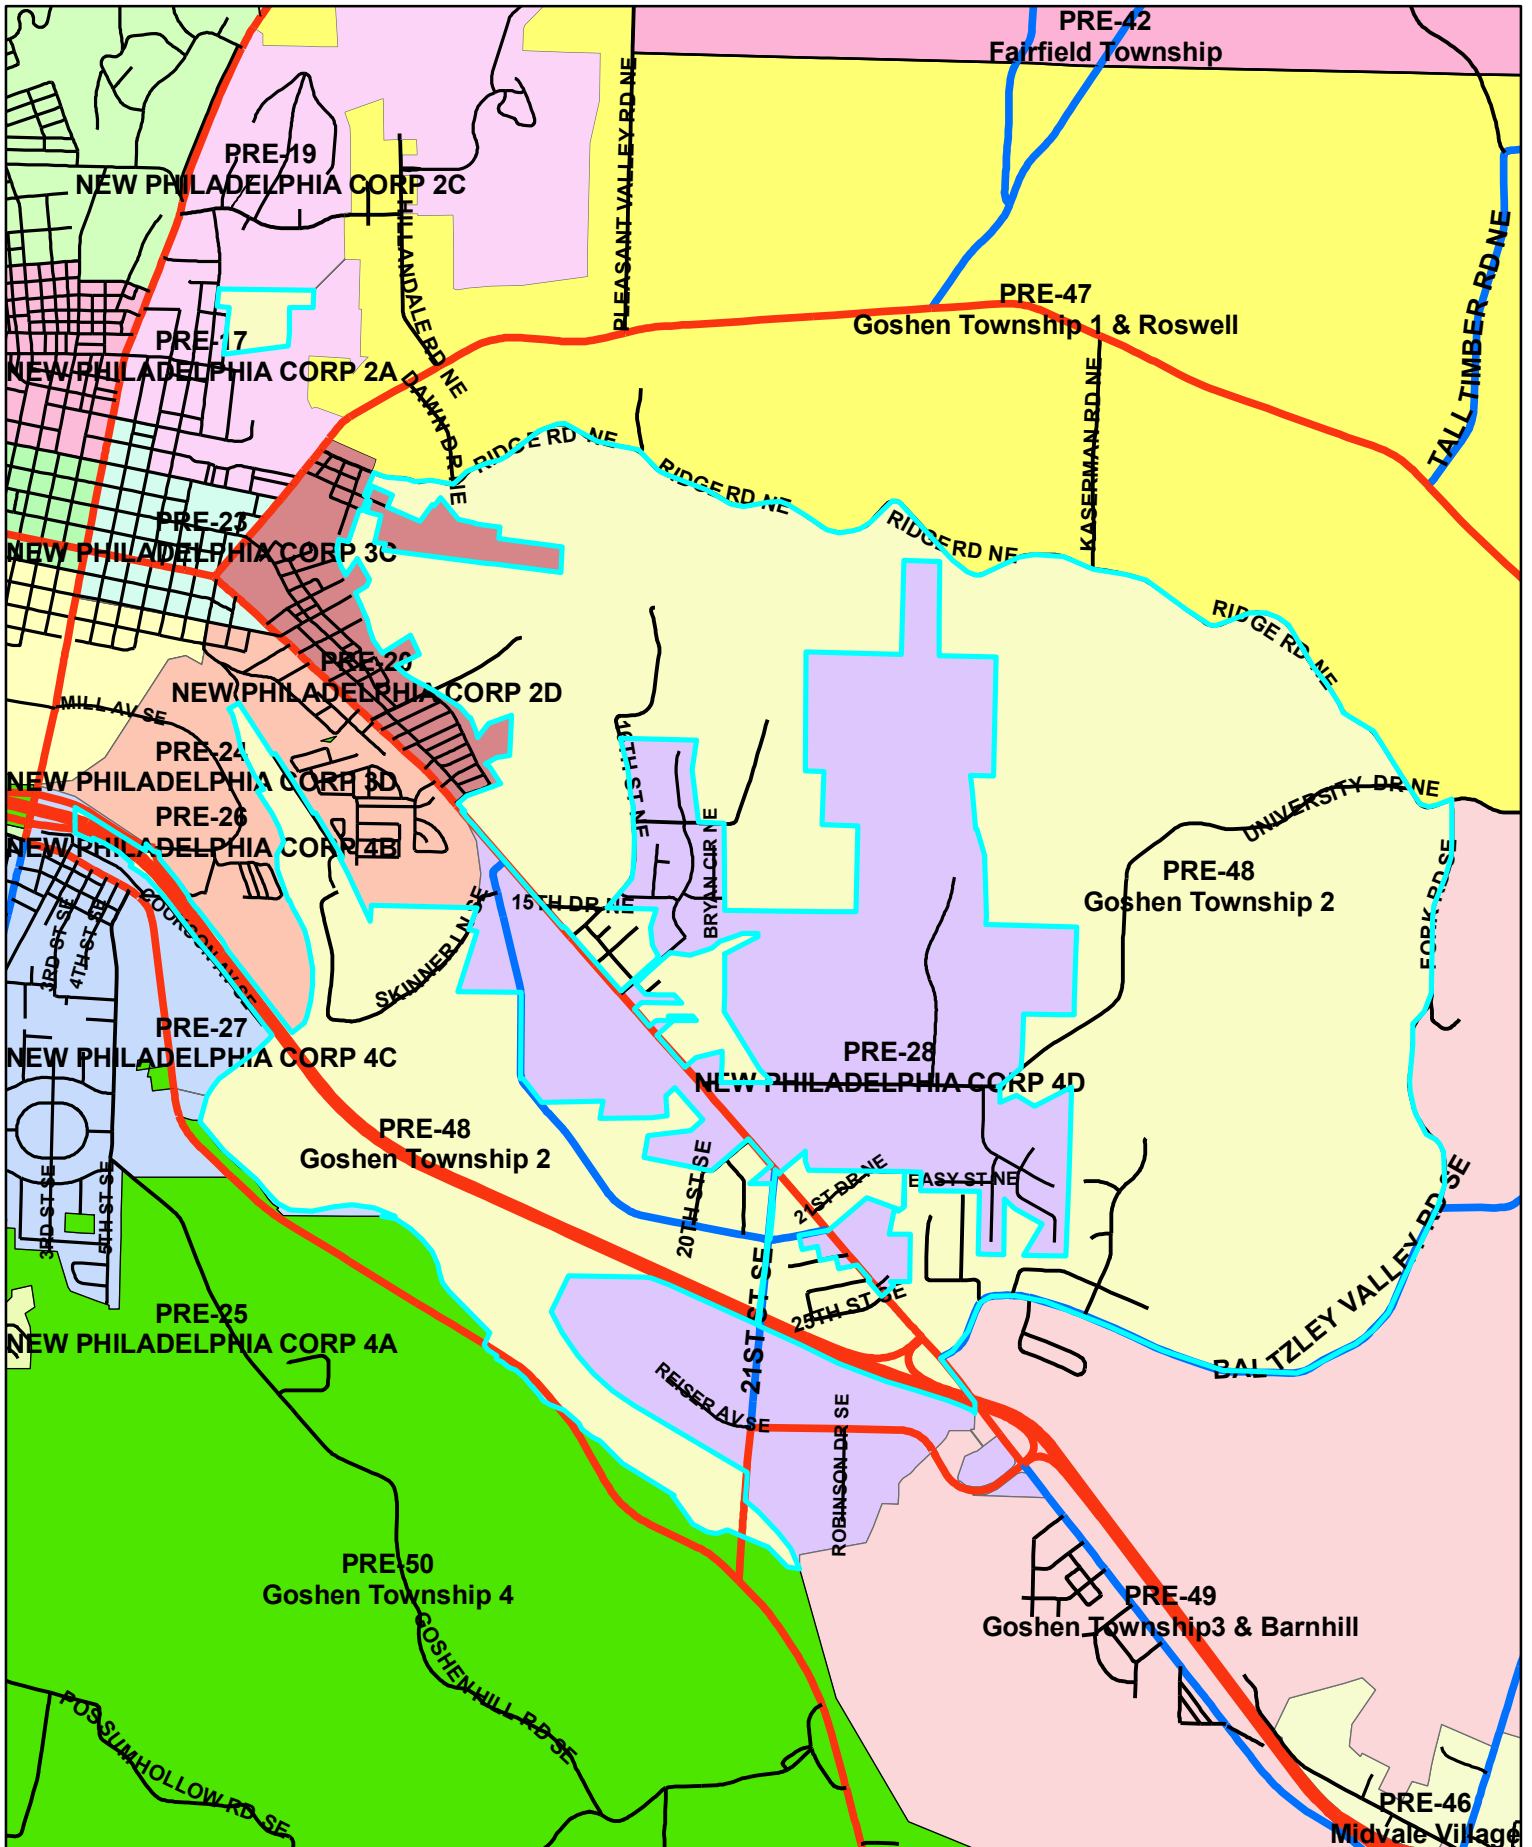

Tuscarawas Count Board of Elections 2010

Pre-48

Legend

STREET_CENTERLINES — <all other values> JURISDIC — C — M — P — S — T