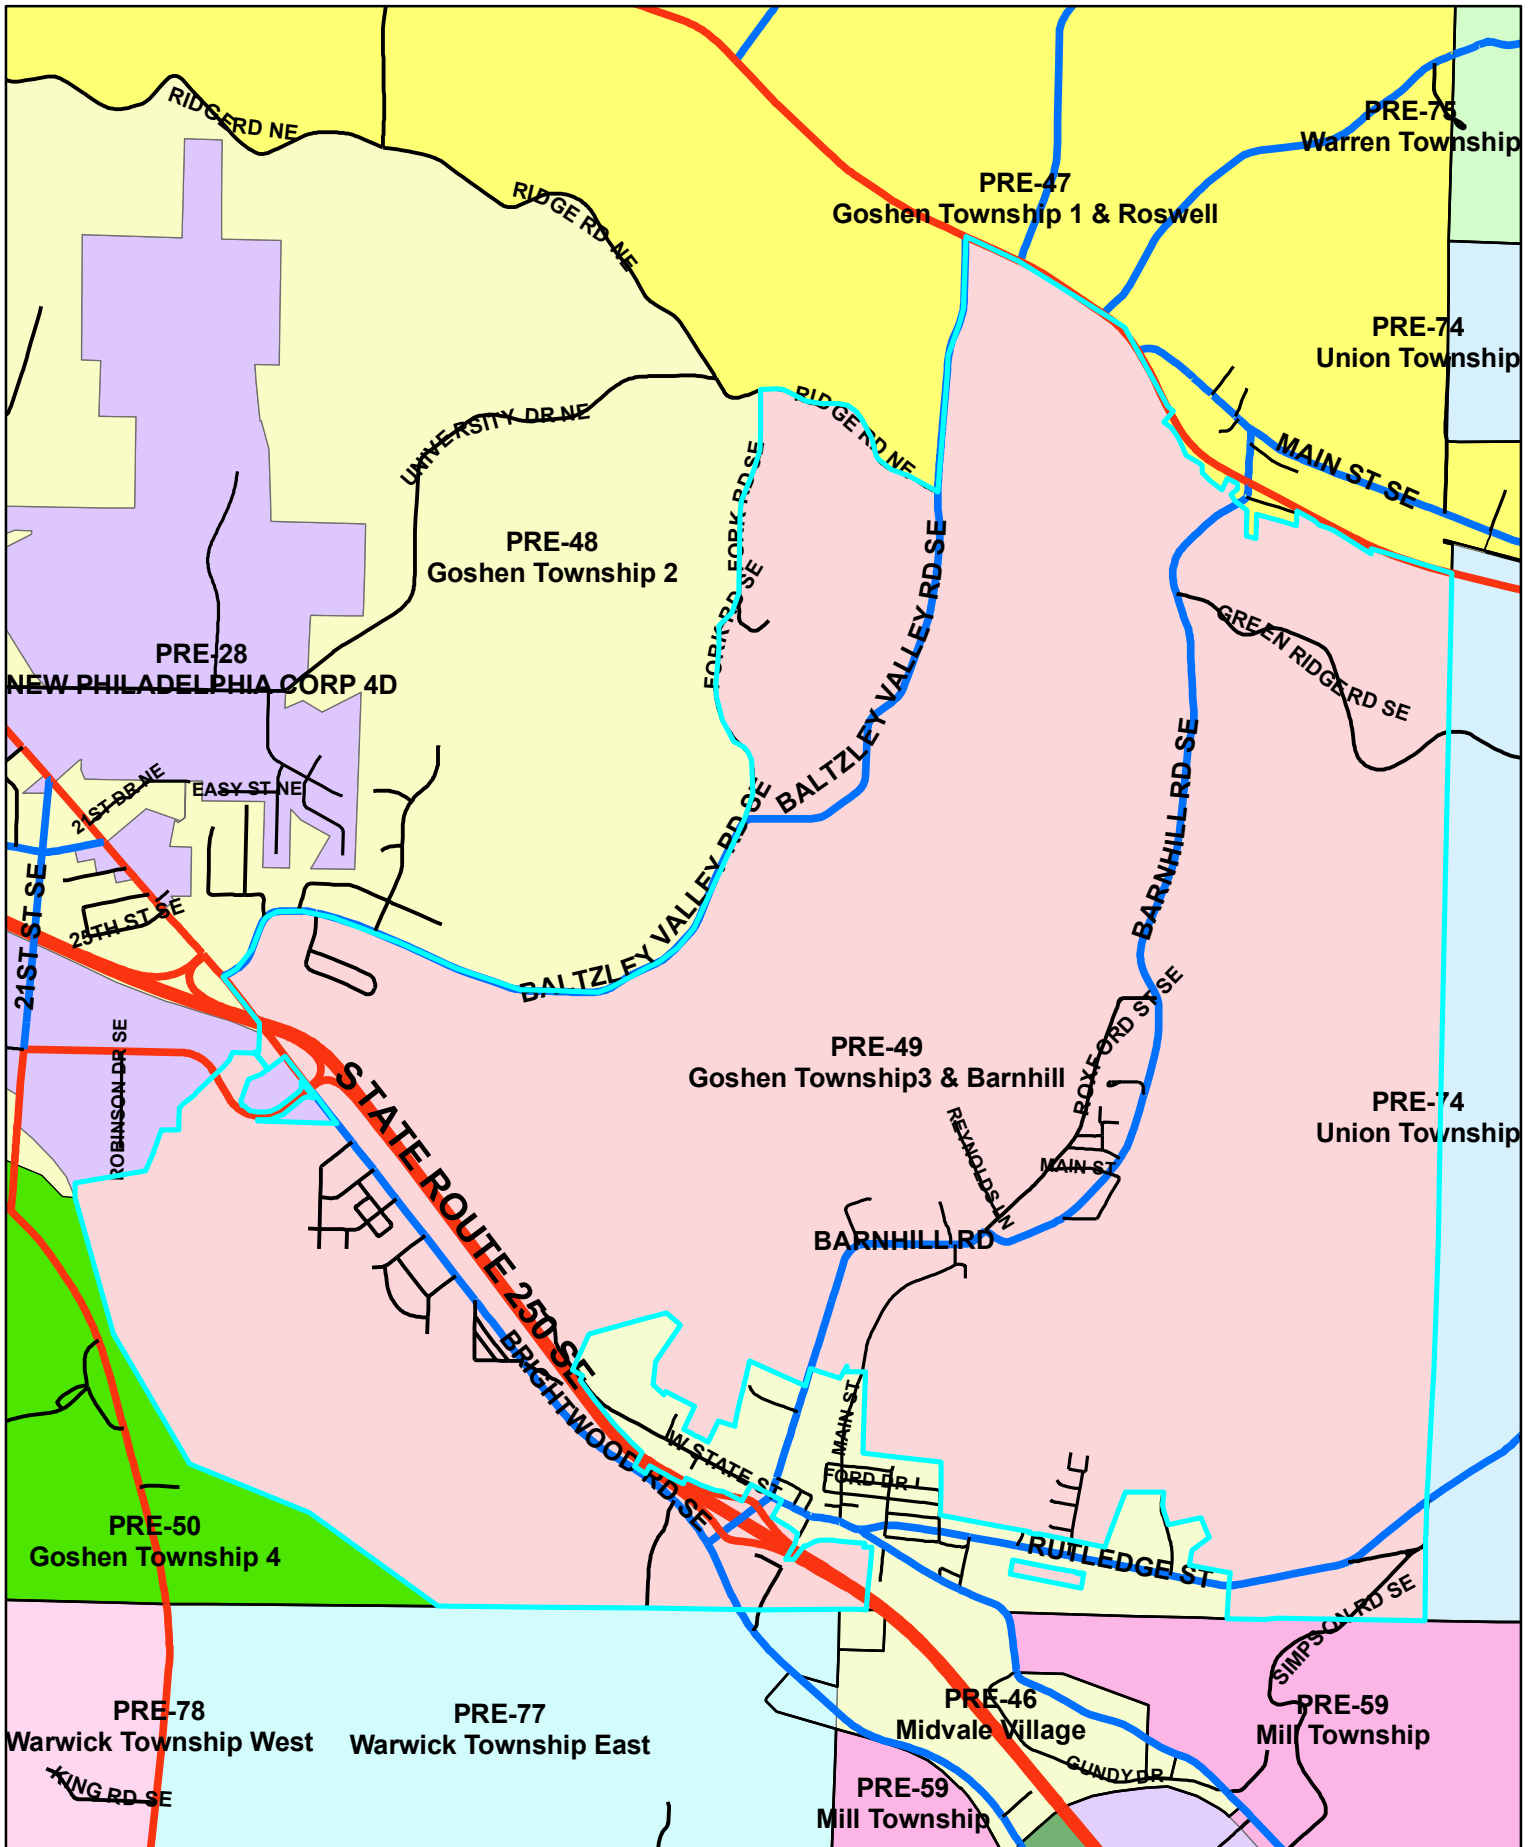

Tuscarawas Count Board of Elections 2010

Pre-49

Legend

STREET_CENTERLINES — <all other values> JURISDIC — C — M — P — S — T