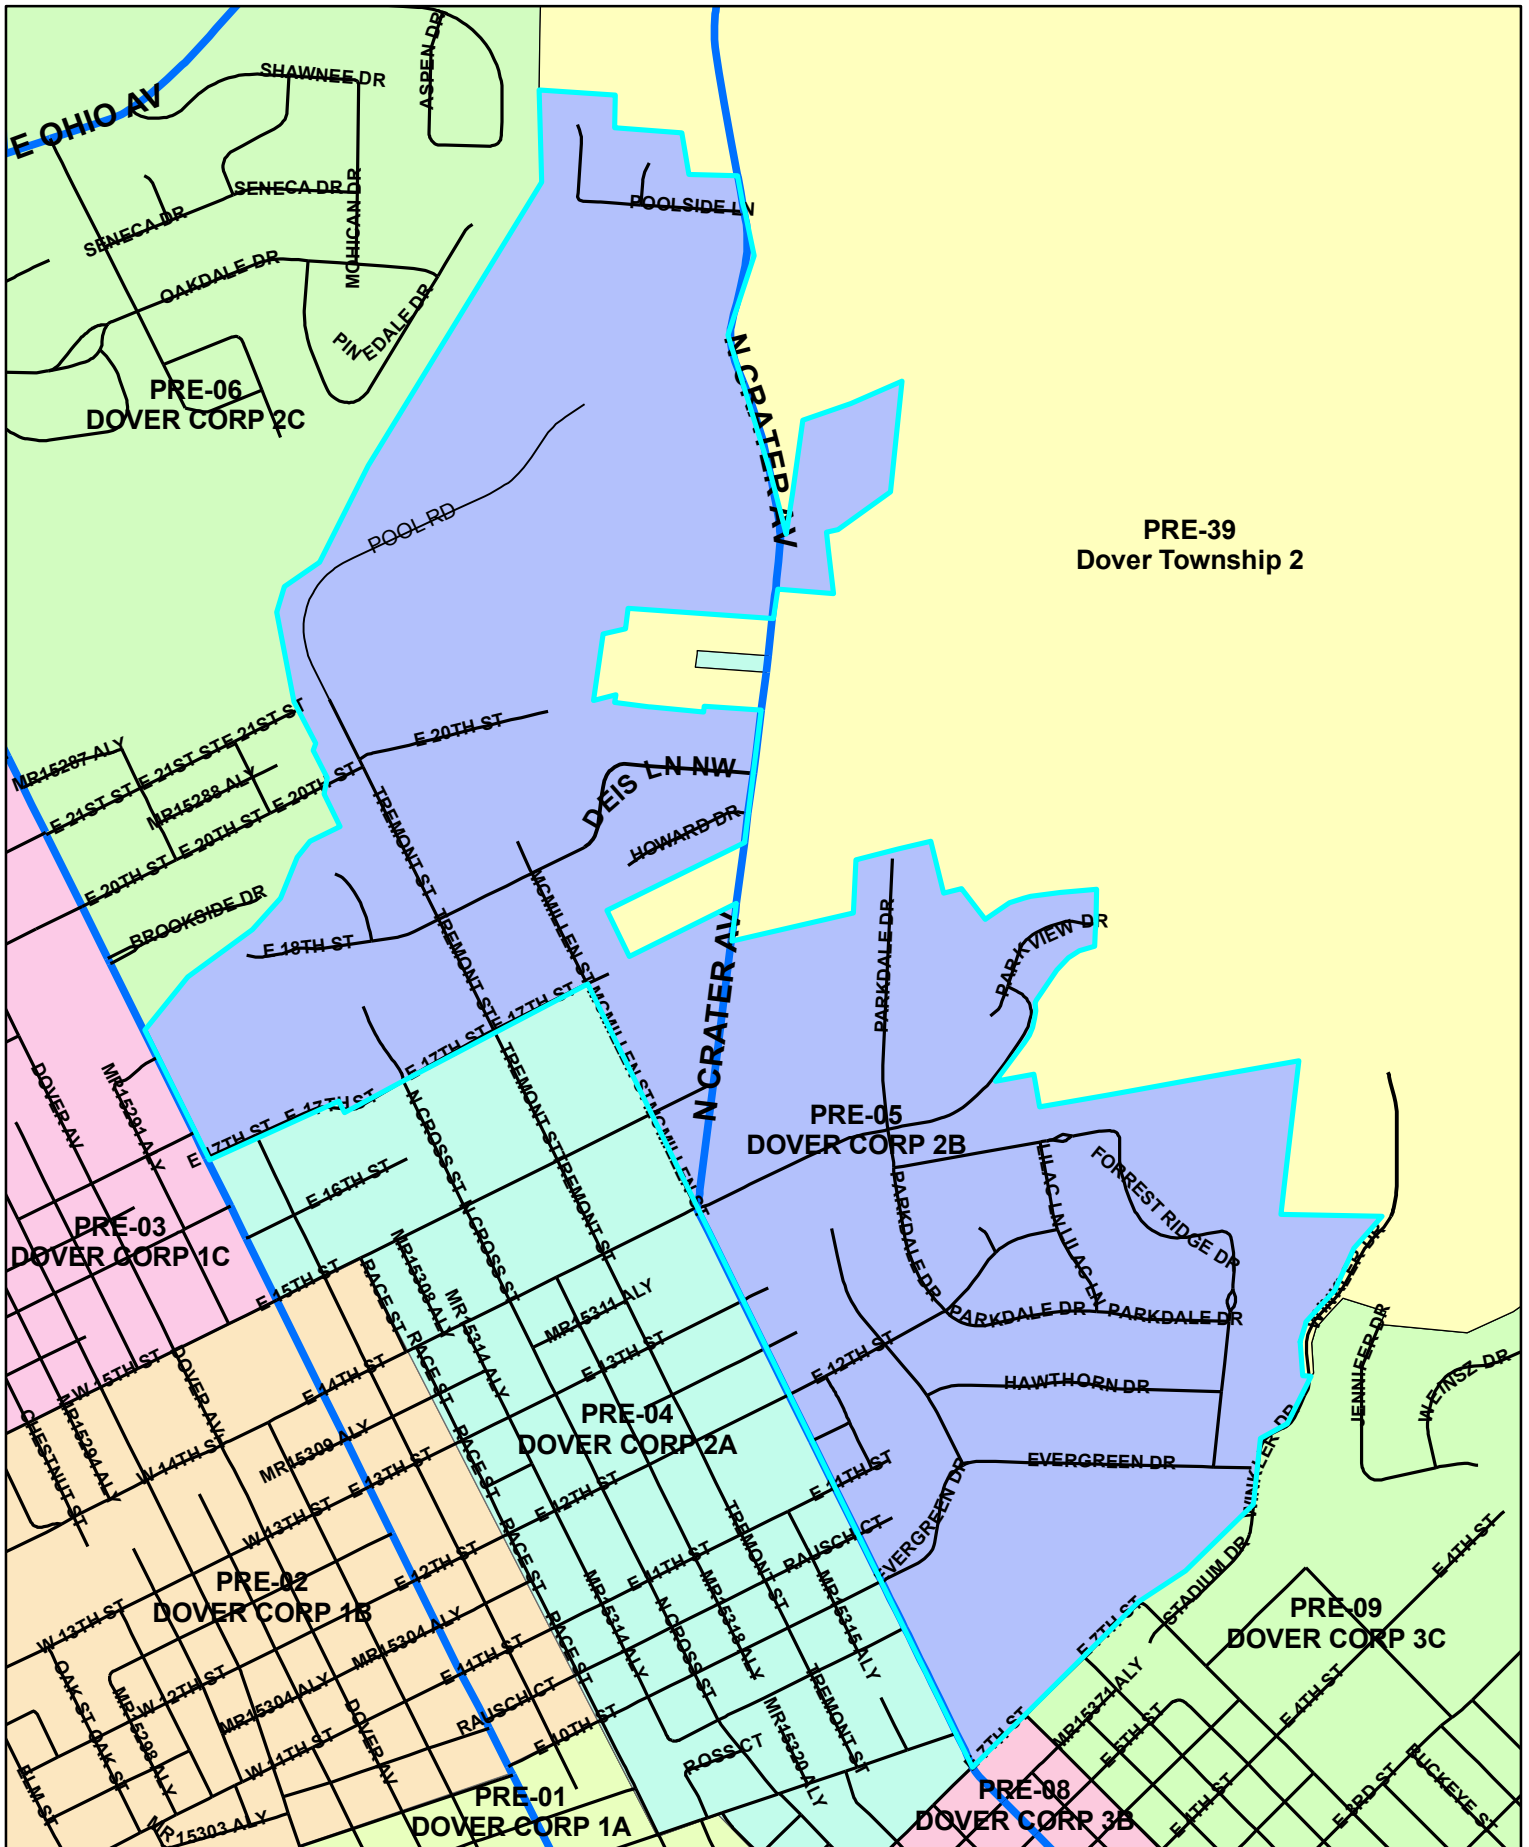

Tuscarawas Count Board of Elections 2010

Pre-5

Legend

STREET_CENTERLINES — <all other values> **JURISDIC** — C — M — P — S — T