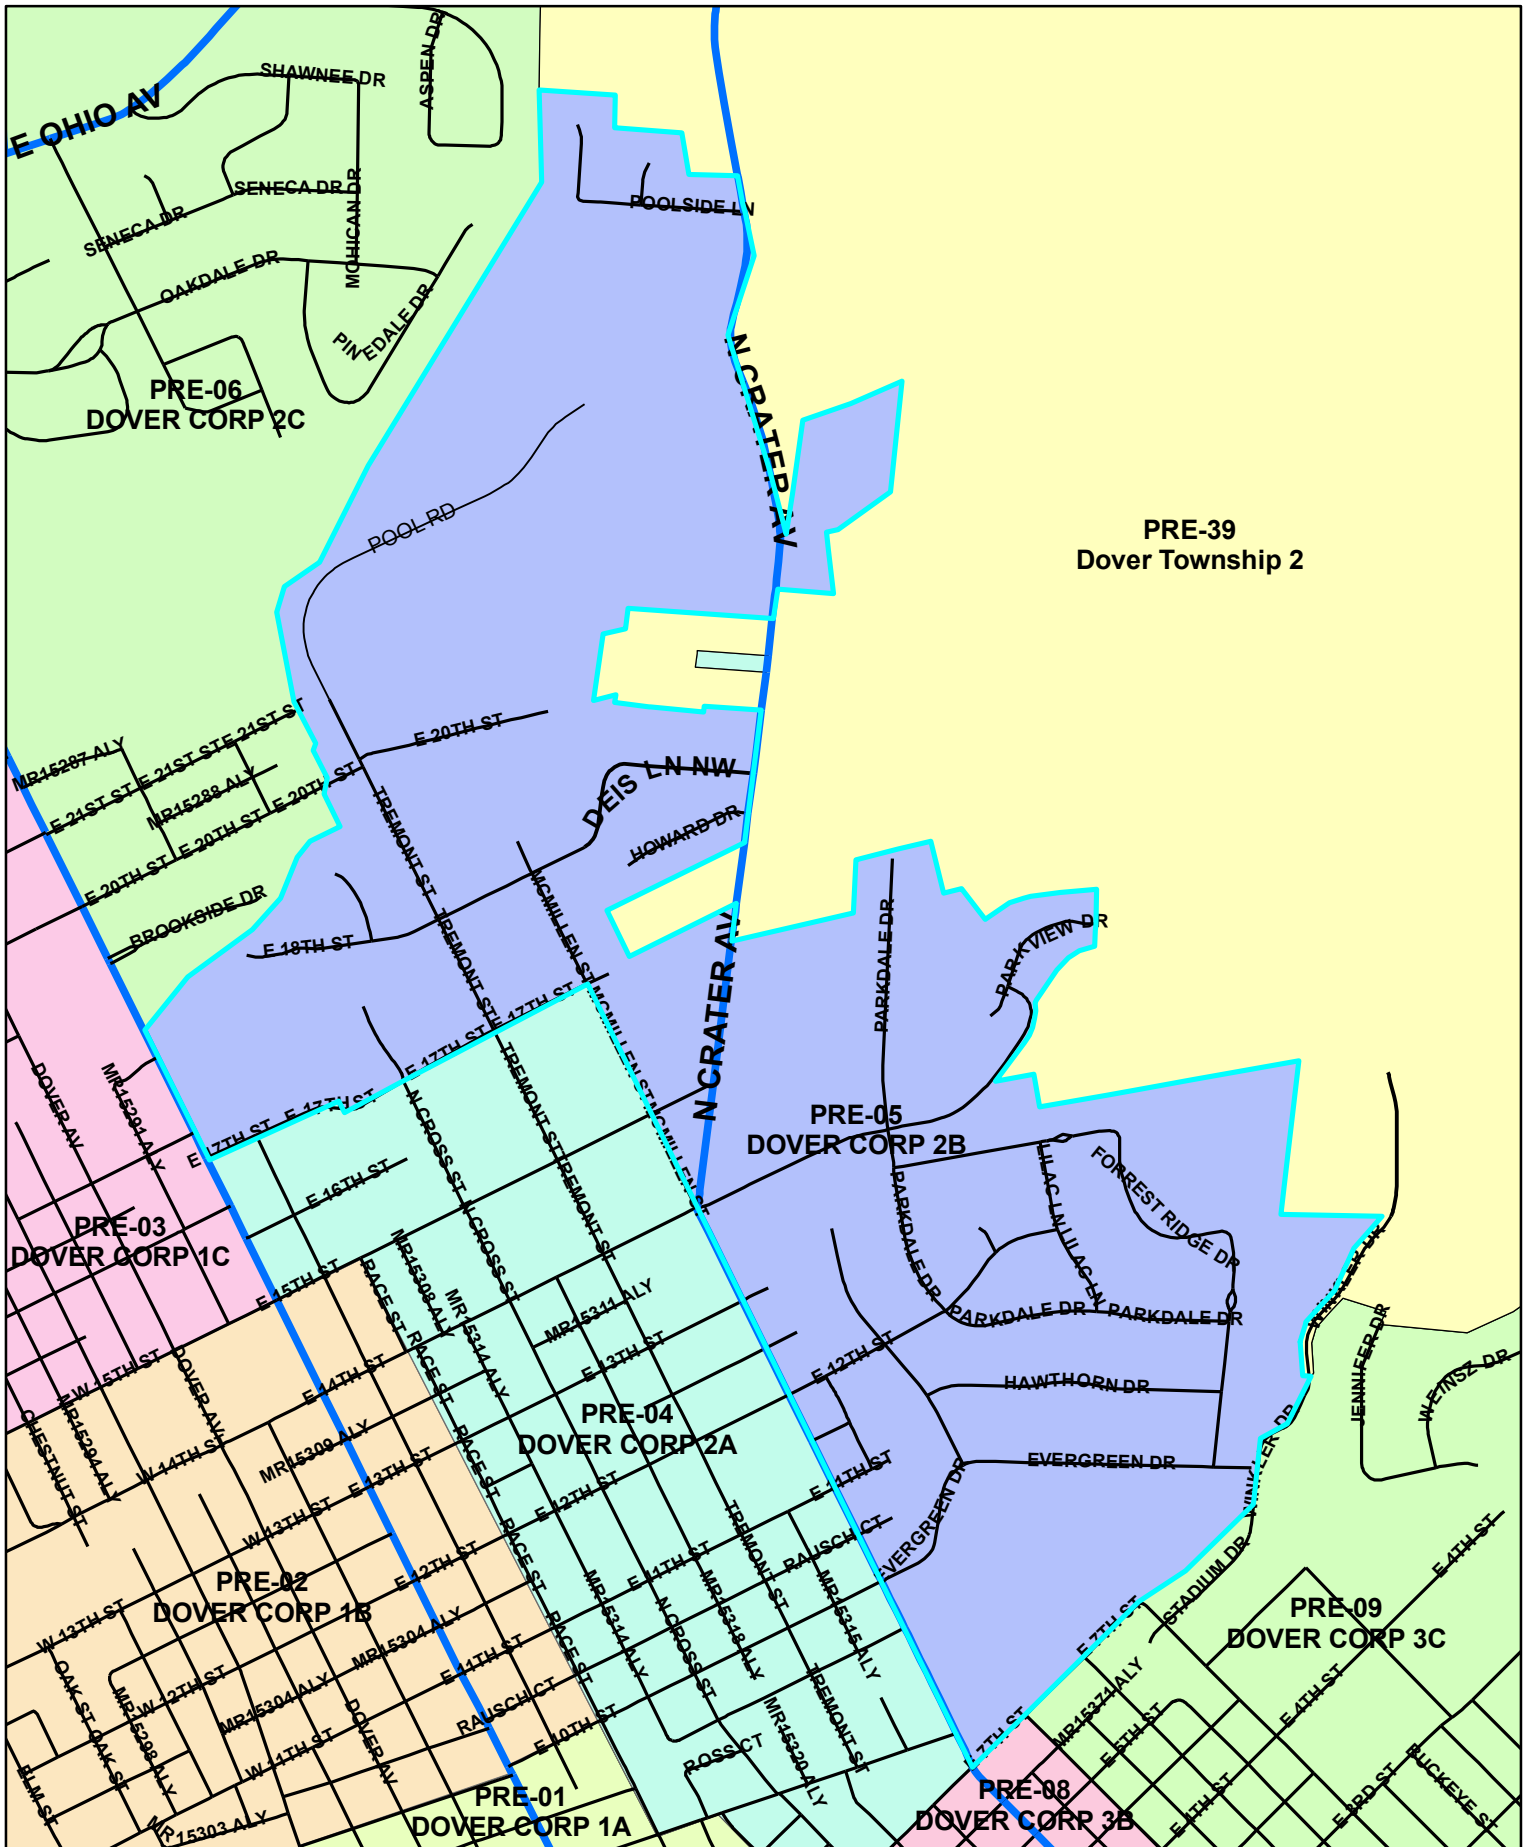

Tuscarawas Count Board of Elections 2010

Pre-5

Legend

STREET_CENTERLINES — <all other values> JURISDIC — C — M — P — S — T