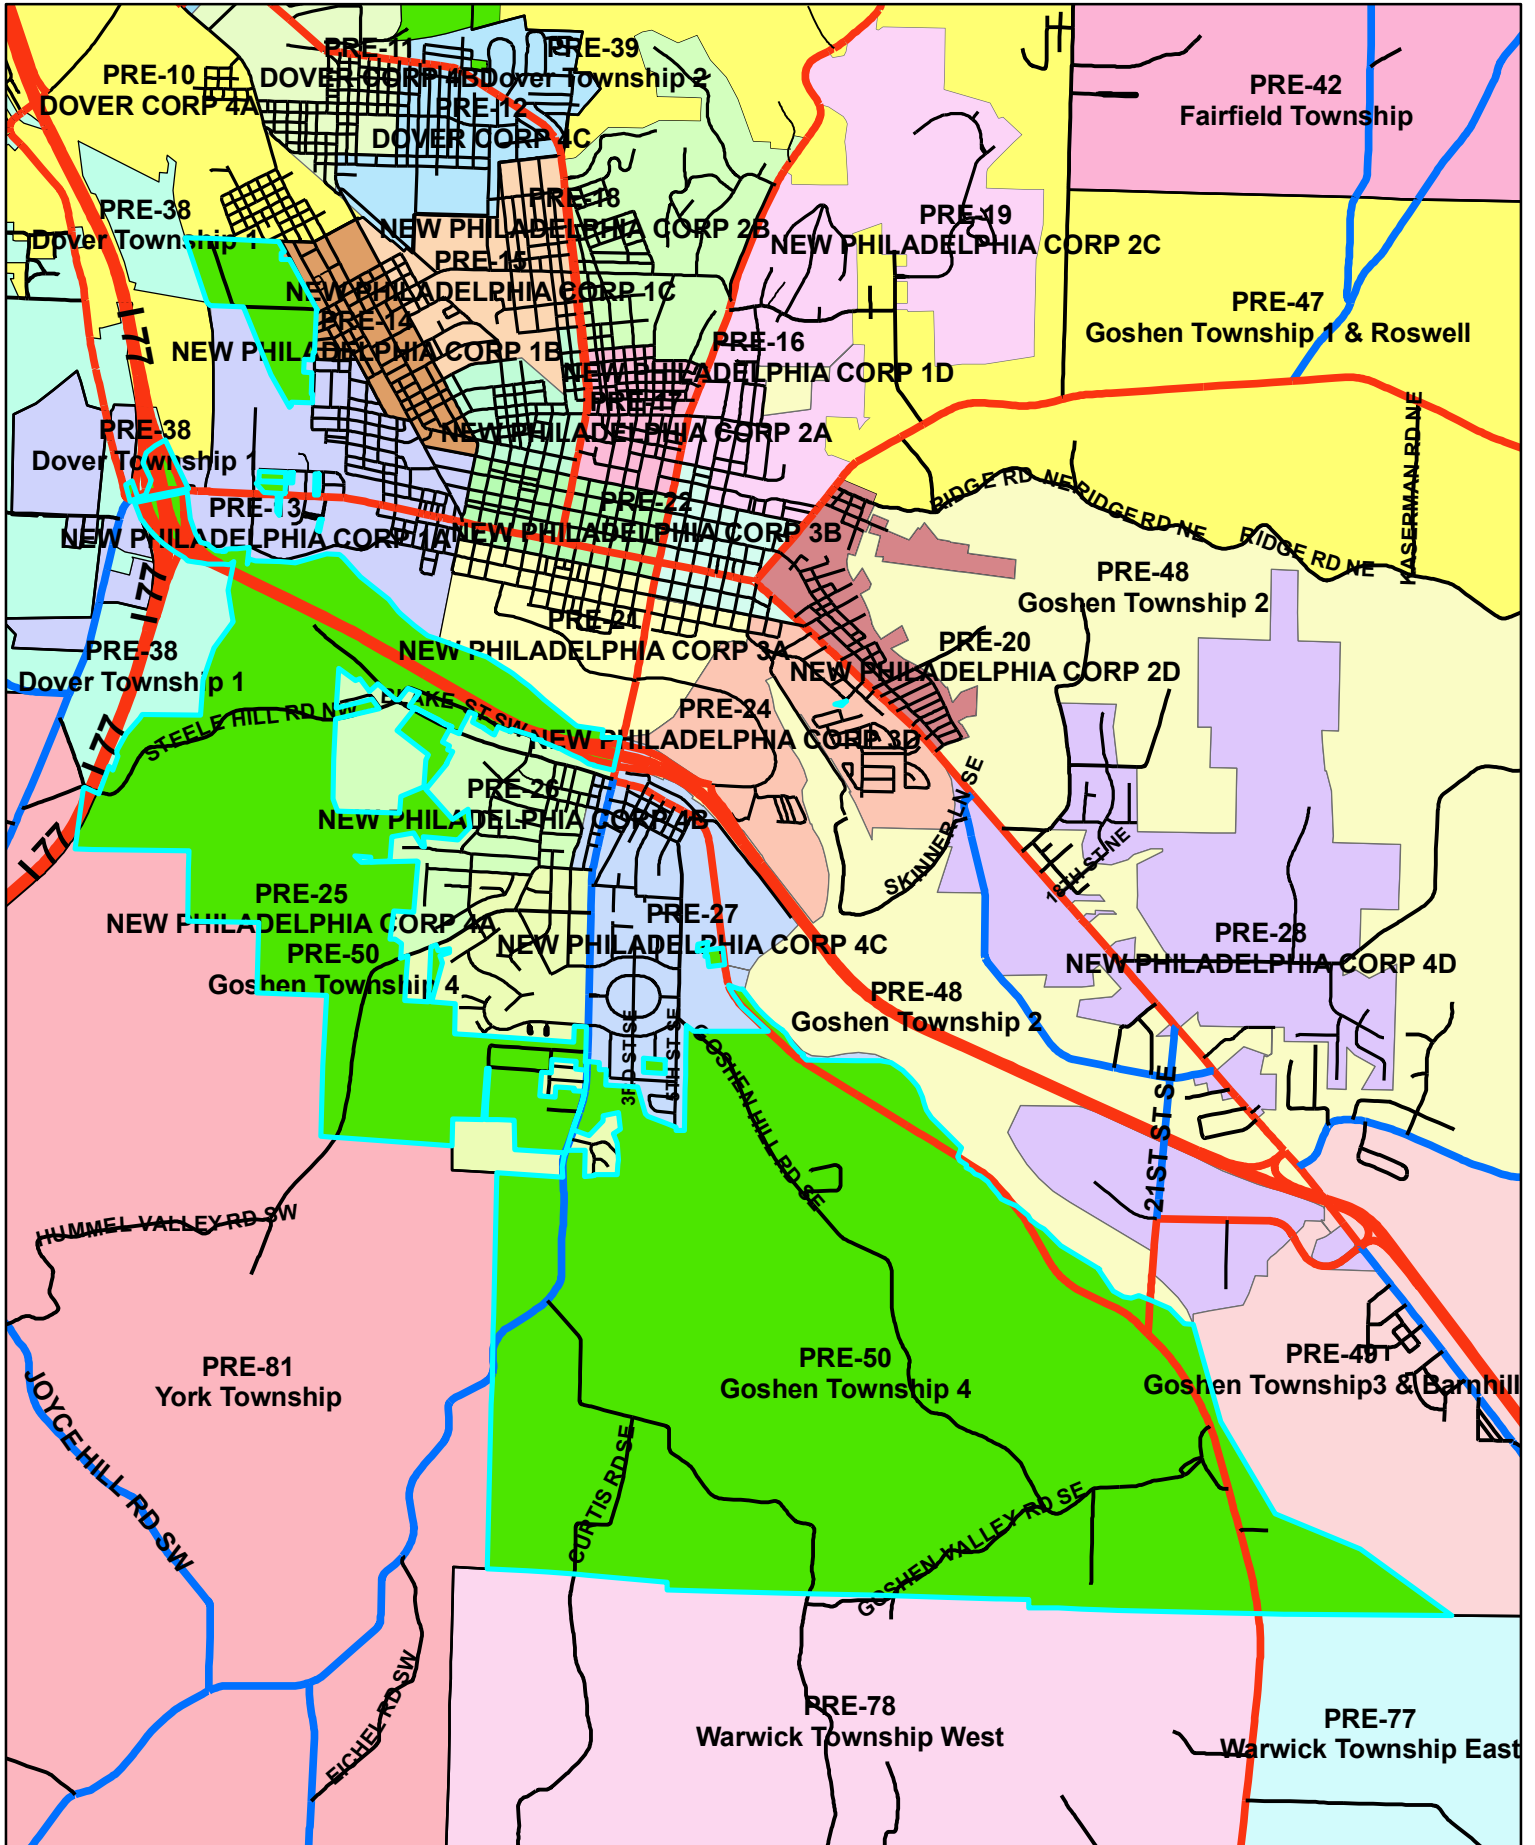

Tuscarawas Count Board of Elections 2010

Pre-50

Legend

STREET_CENTERLINES — <all other values> JURISDIC — C — M — P — S — T