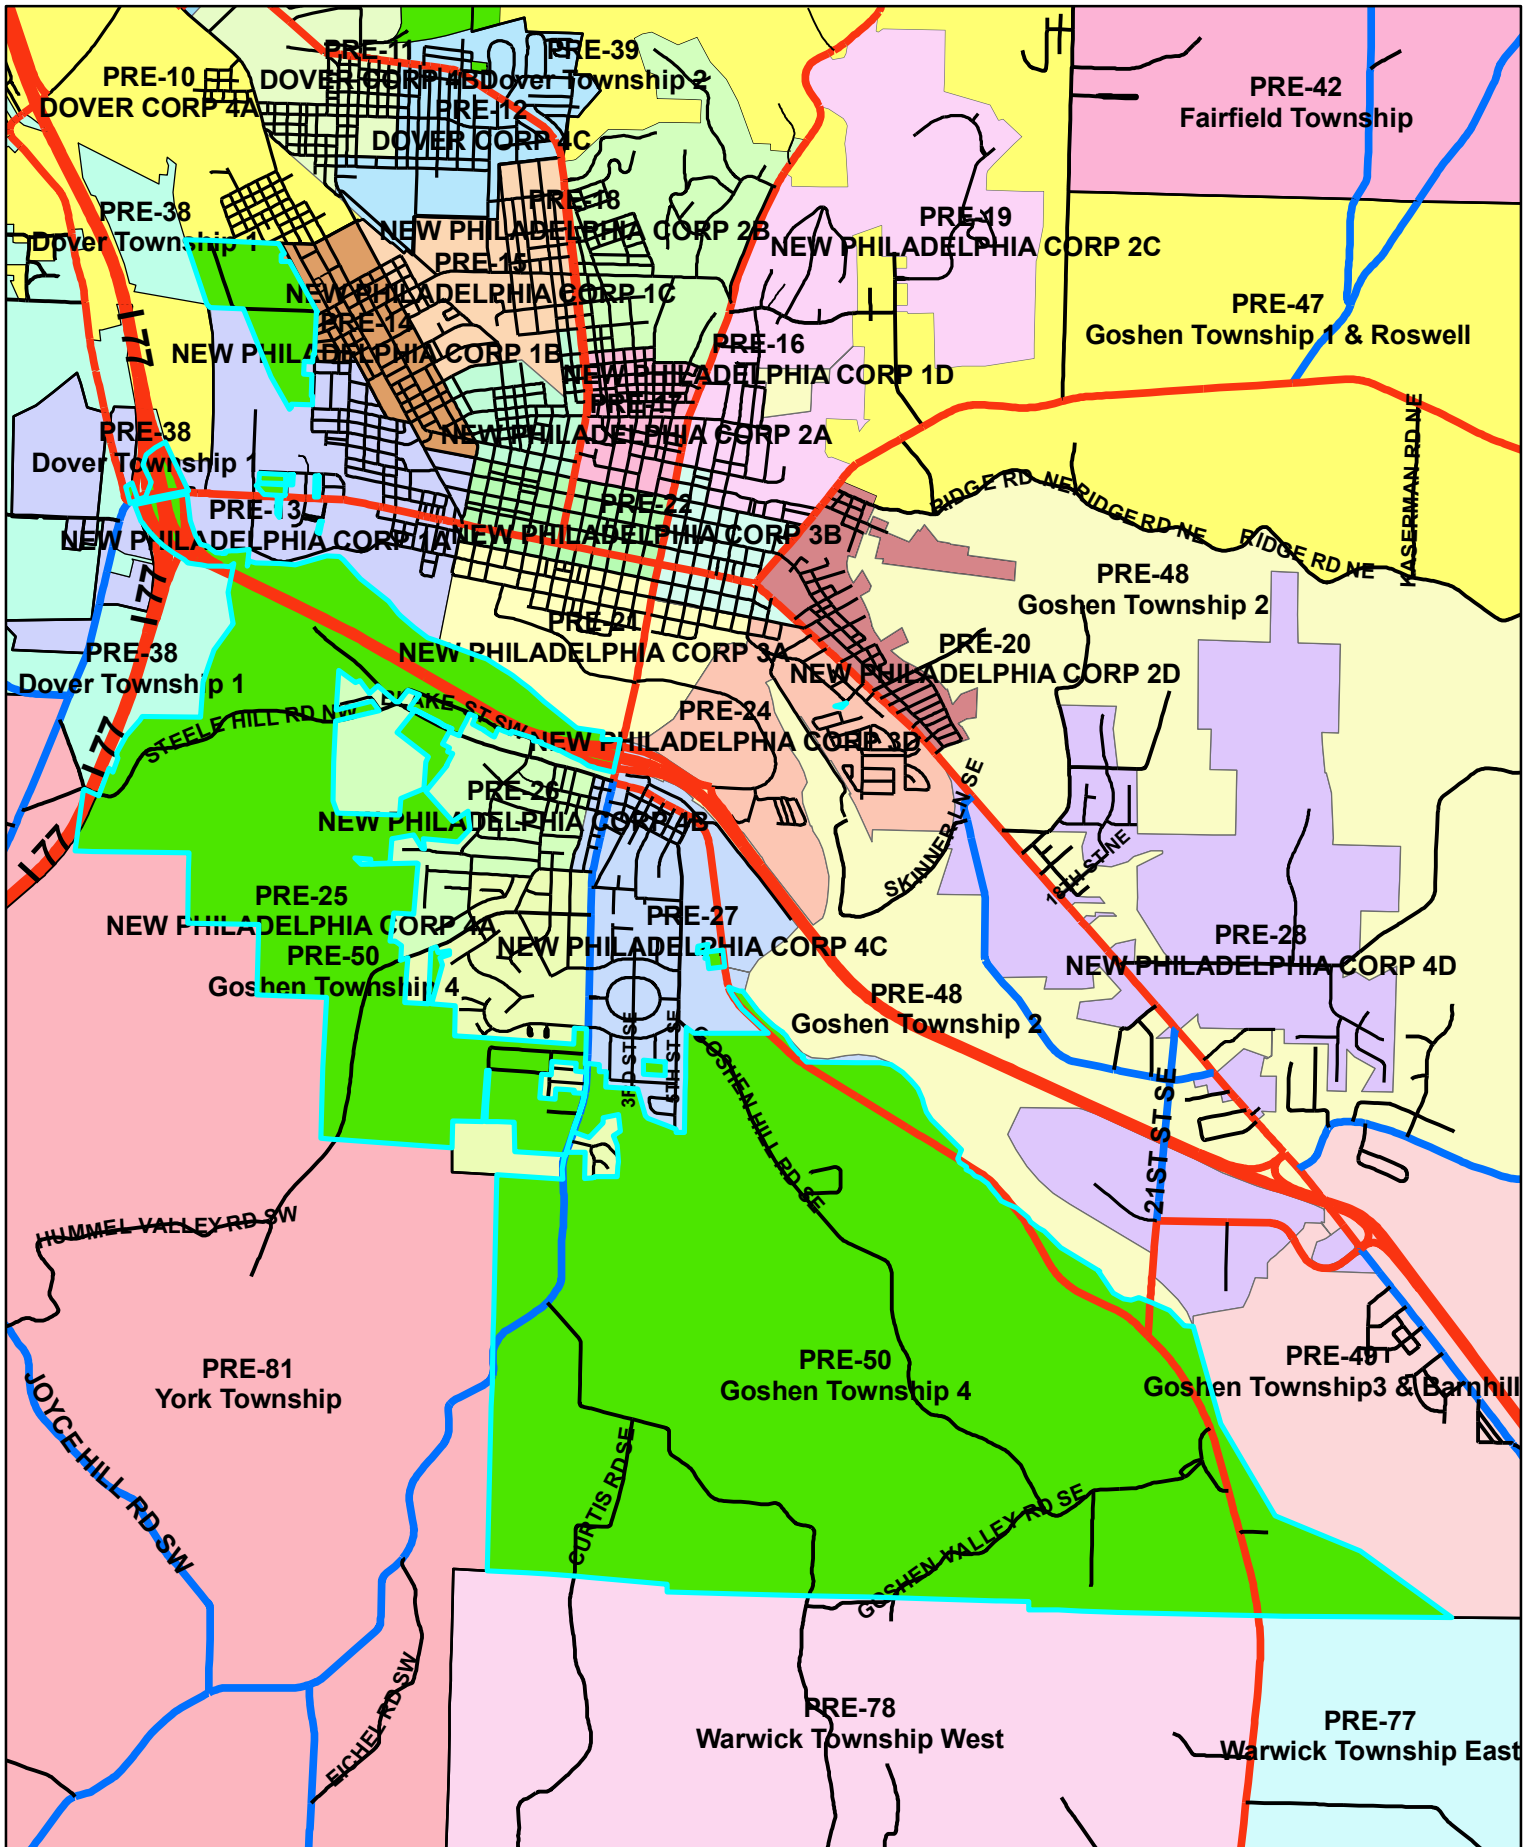

Tuscarawas Count Board of Elections 2010

Pre-50

Legend

STREET_CENTERLINES — <all other values> **JURISDIC** — C — M — P — S — T