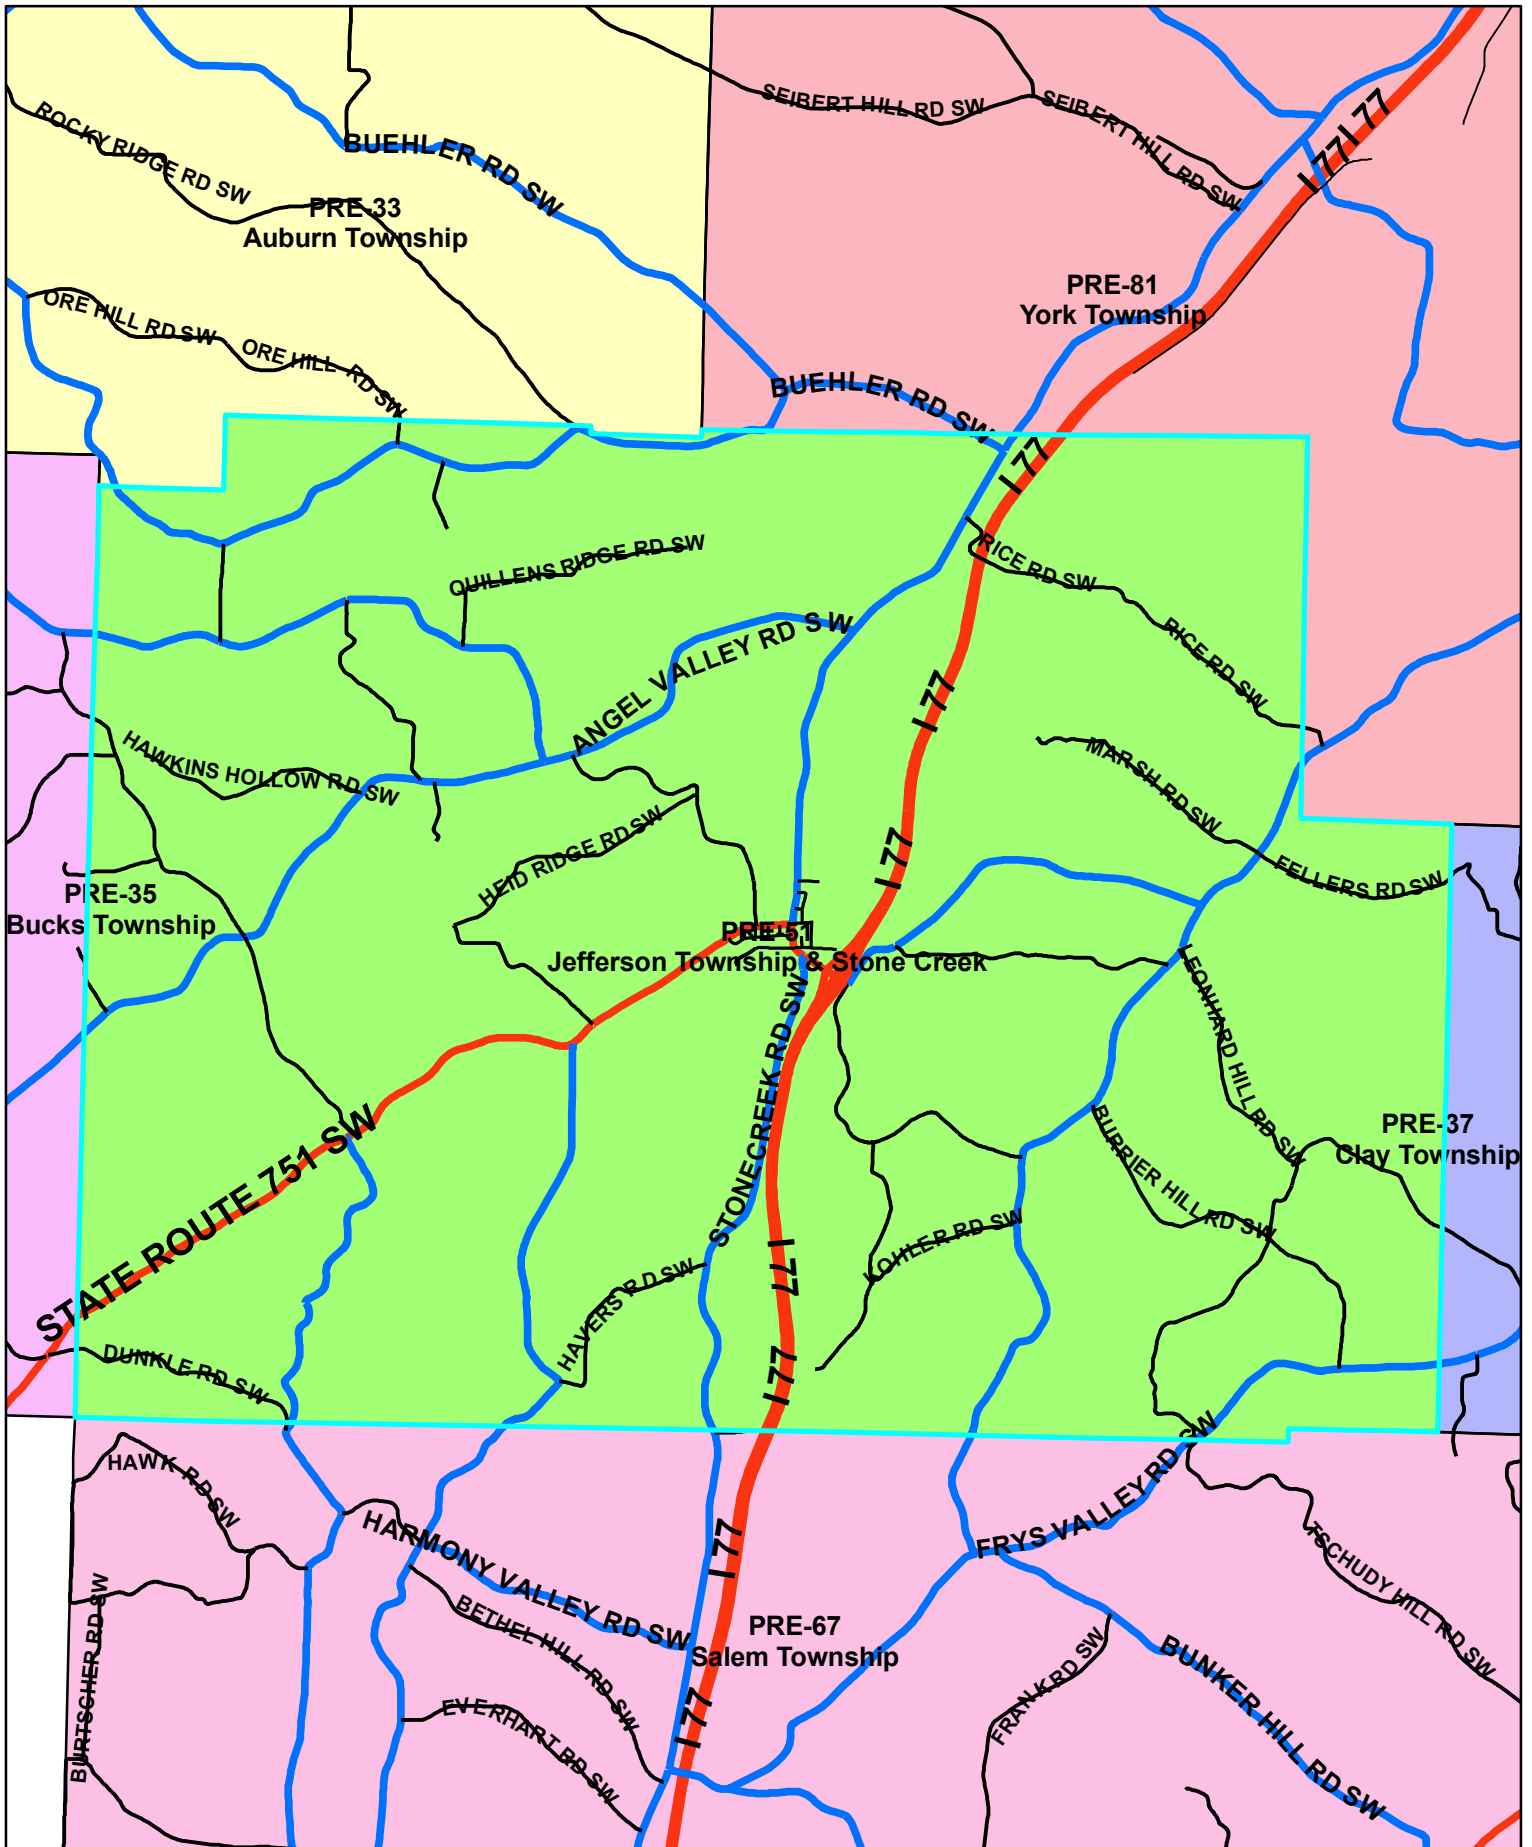

# Tuscarawas Count Board of Elections 2010 Pre-51

**Legend**

**STREET\_CENTERLINES** — blue — <all other values> **JURISDIC** — blue — C — black — M — black — P — red — S — black — T