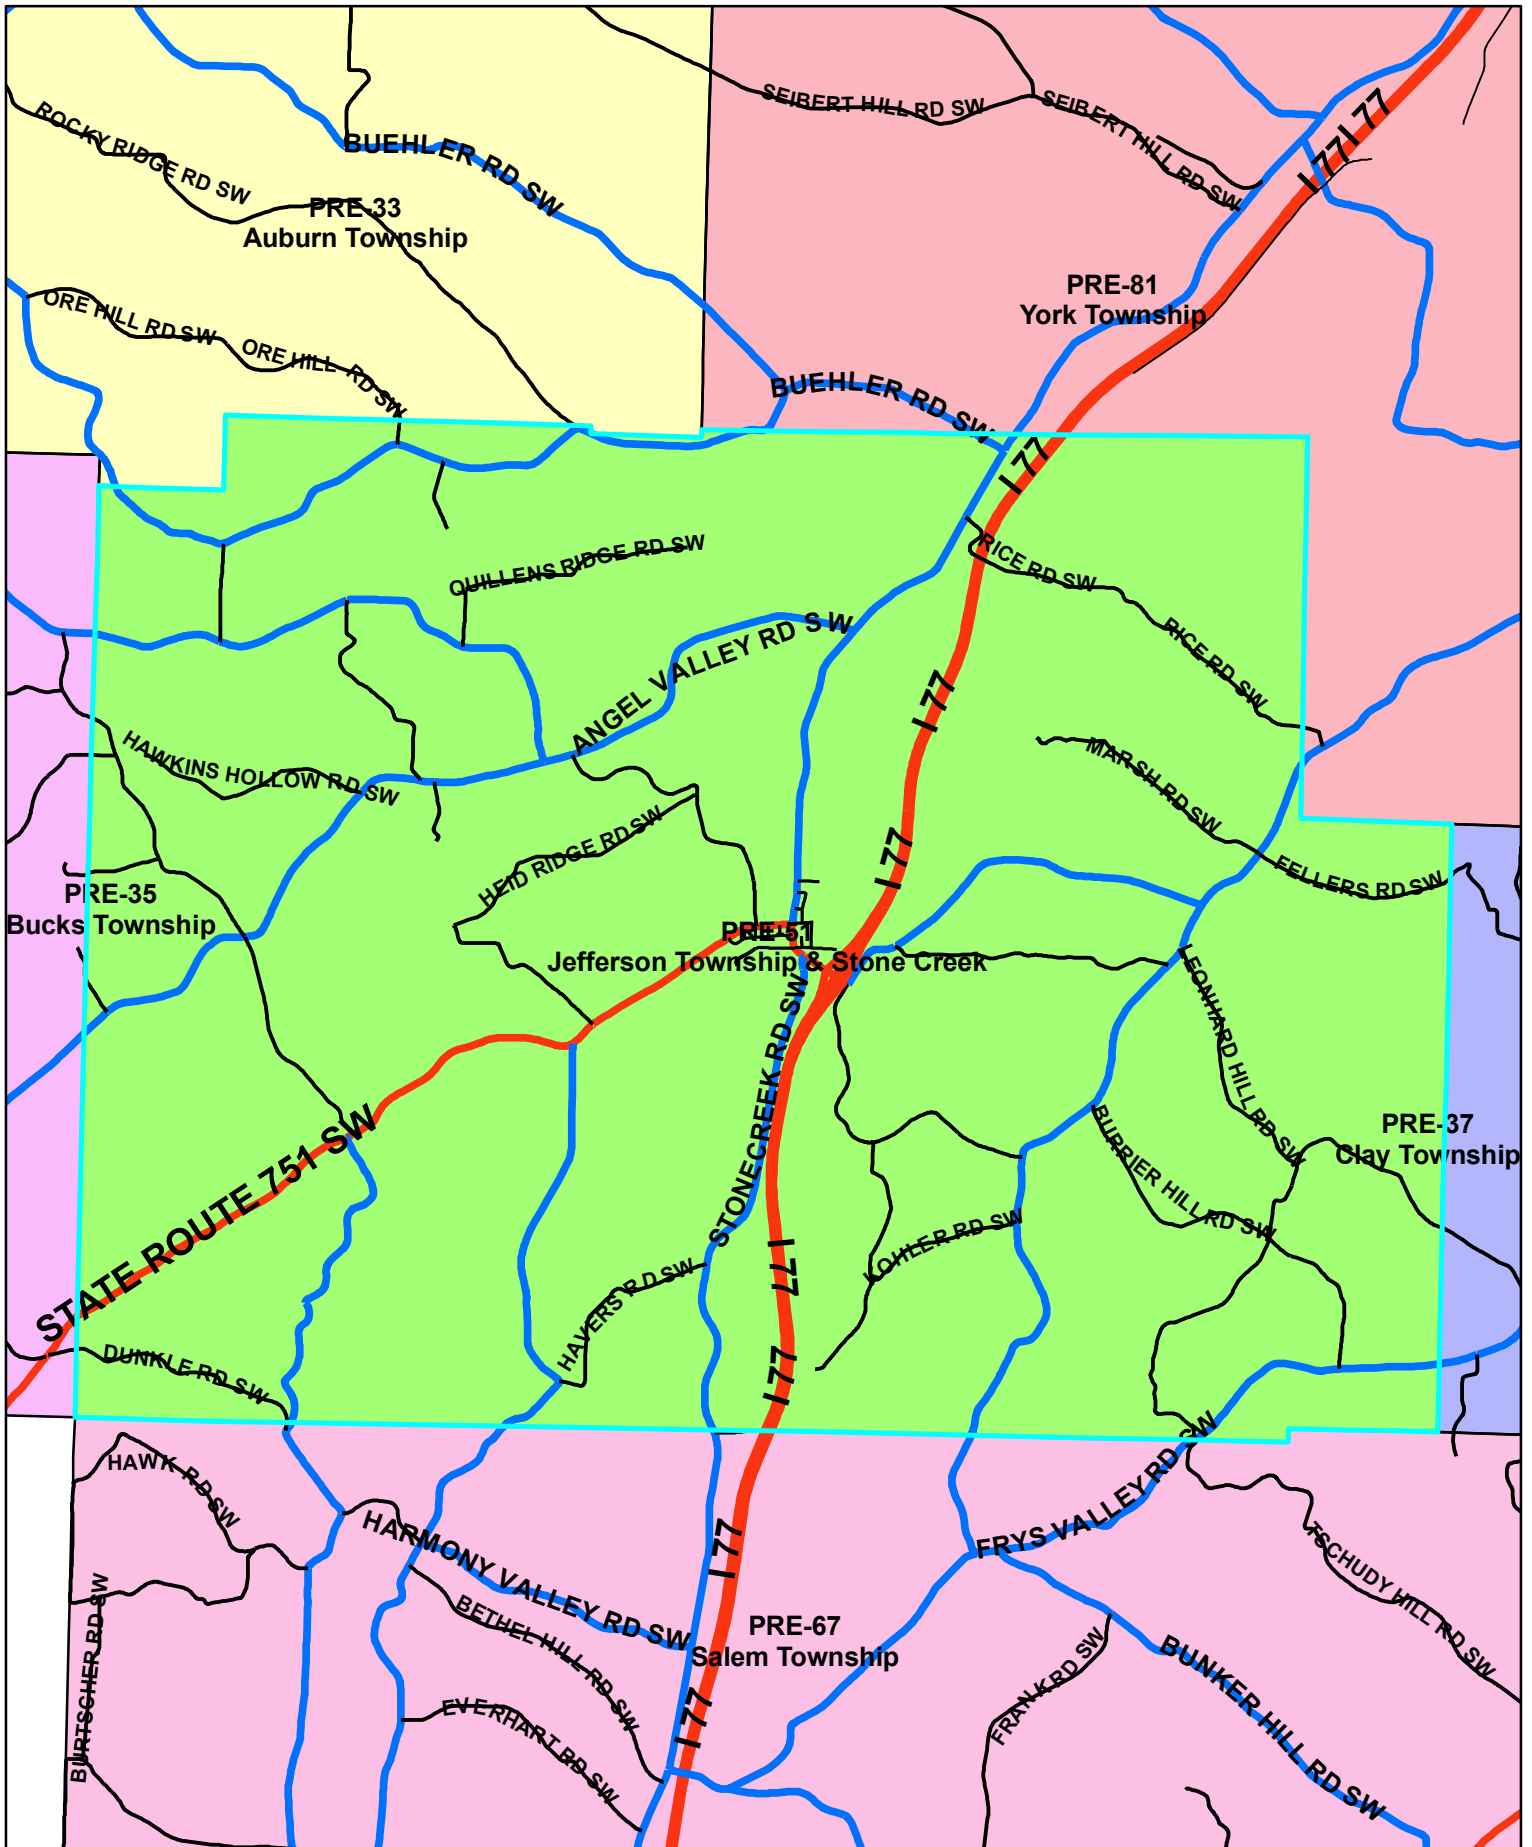

# Tuscarawas Count Board of Elections 2010 Pre-51

**Legend**

**STREET\_CENTERLINES** — blue — <all other values> **JURISDIC** — blue — C — black — M — pink — P — orange — S — black — T