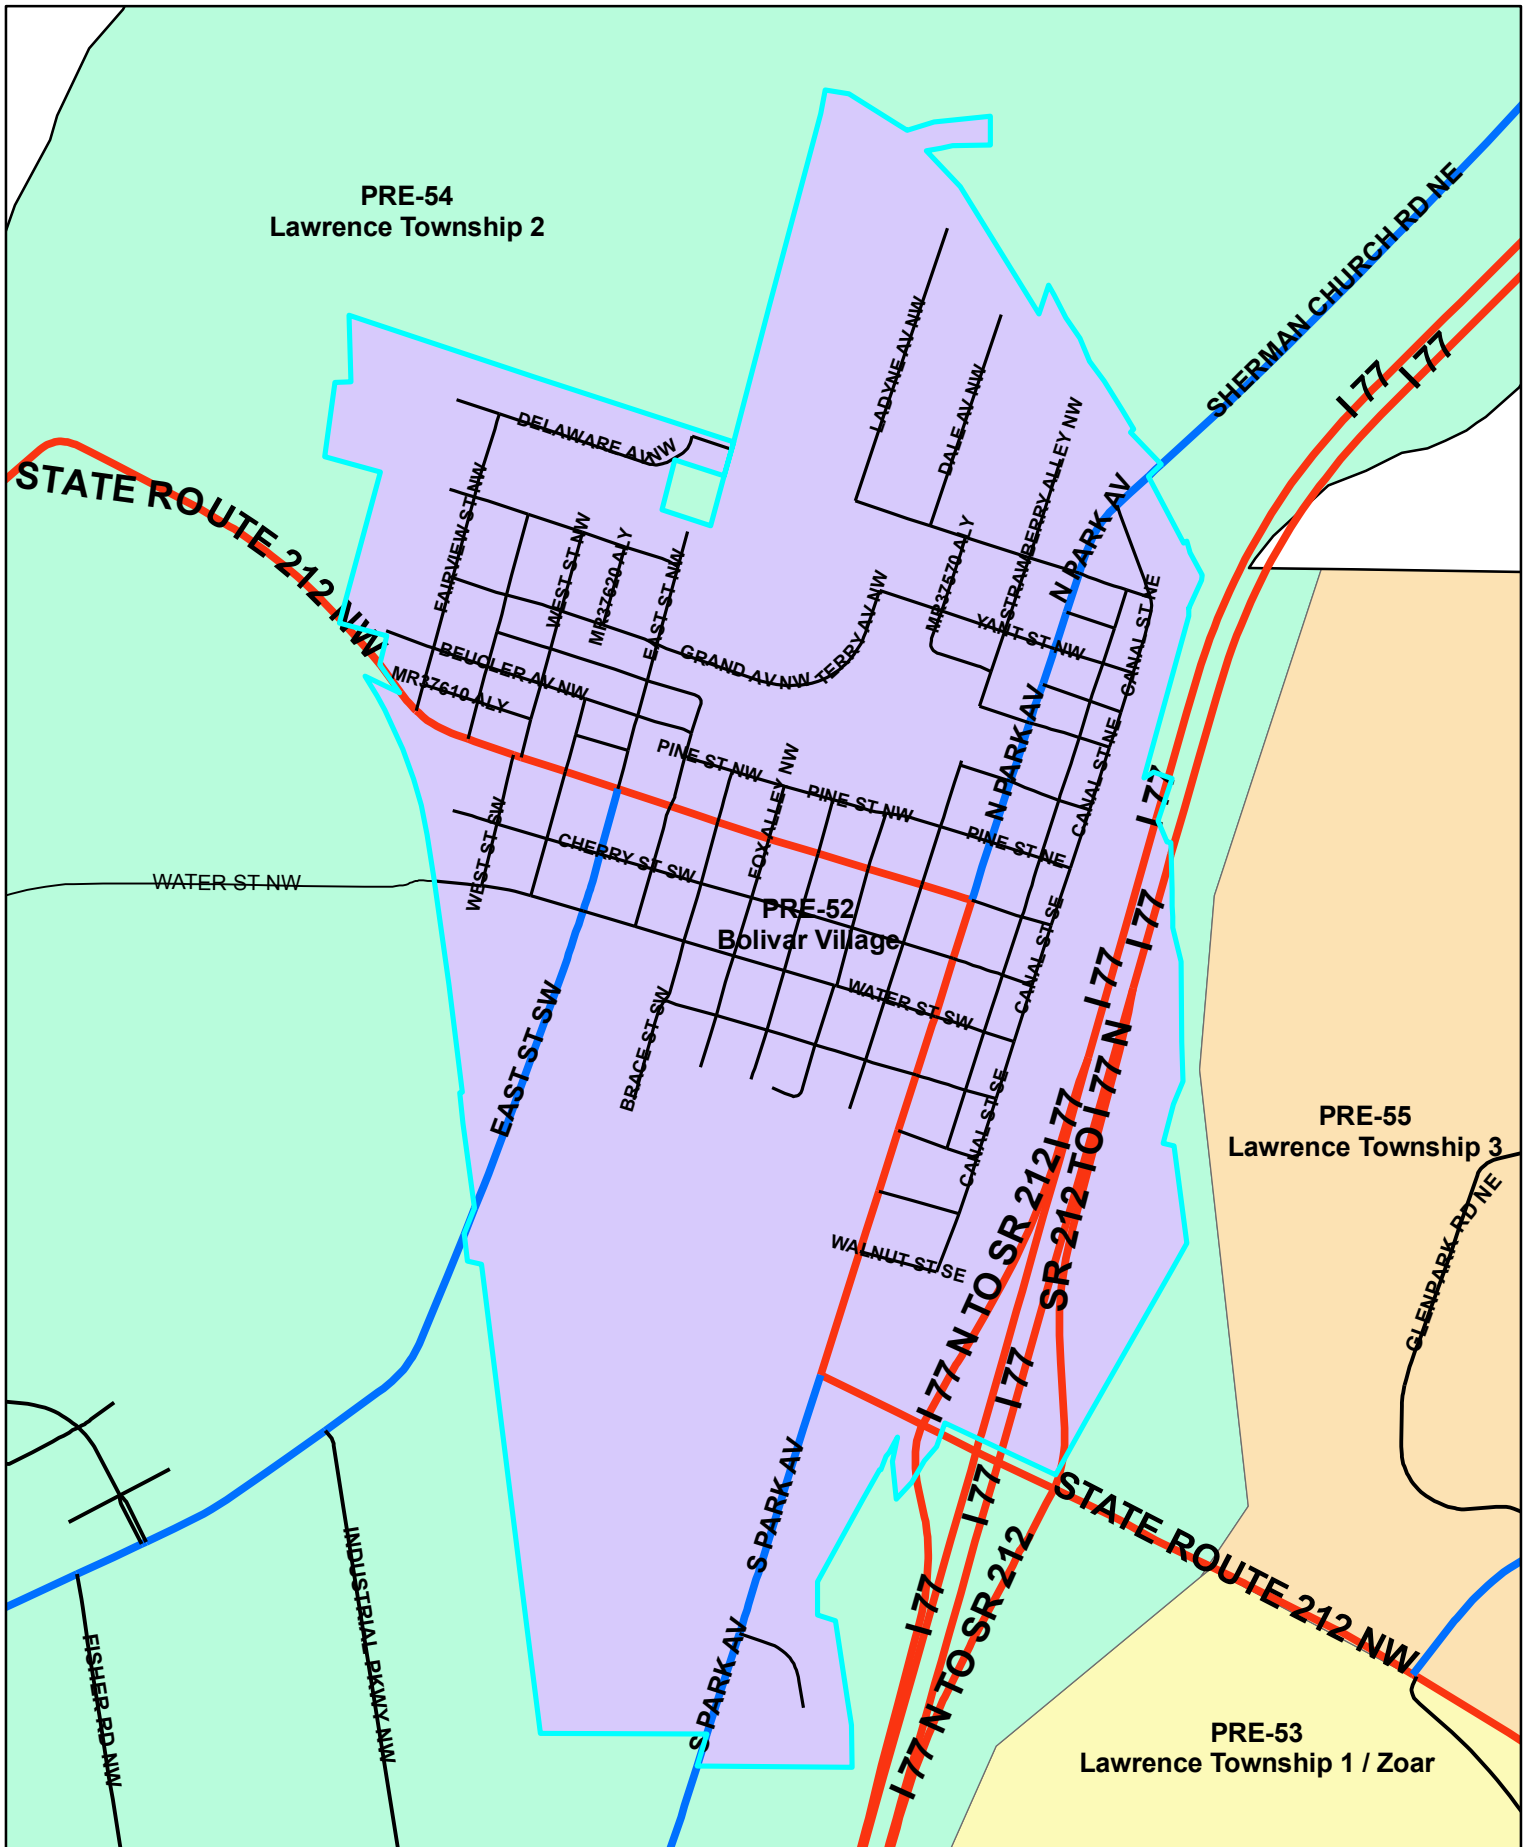

Tuscarawas Count Board of Elections 2010 Pre-52

Legend

STREET_CENTERLINES — <all other values> **JURISDIC** — C — M — P — S — T