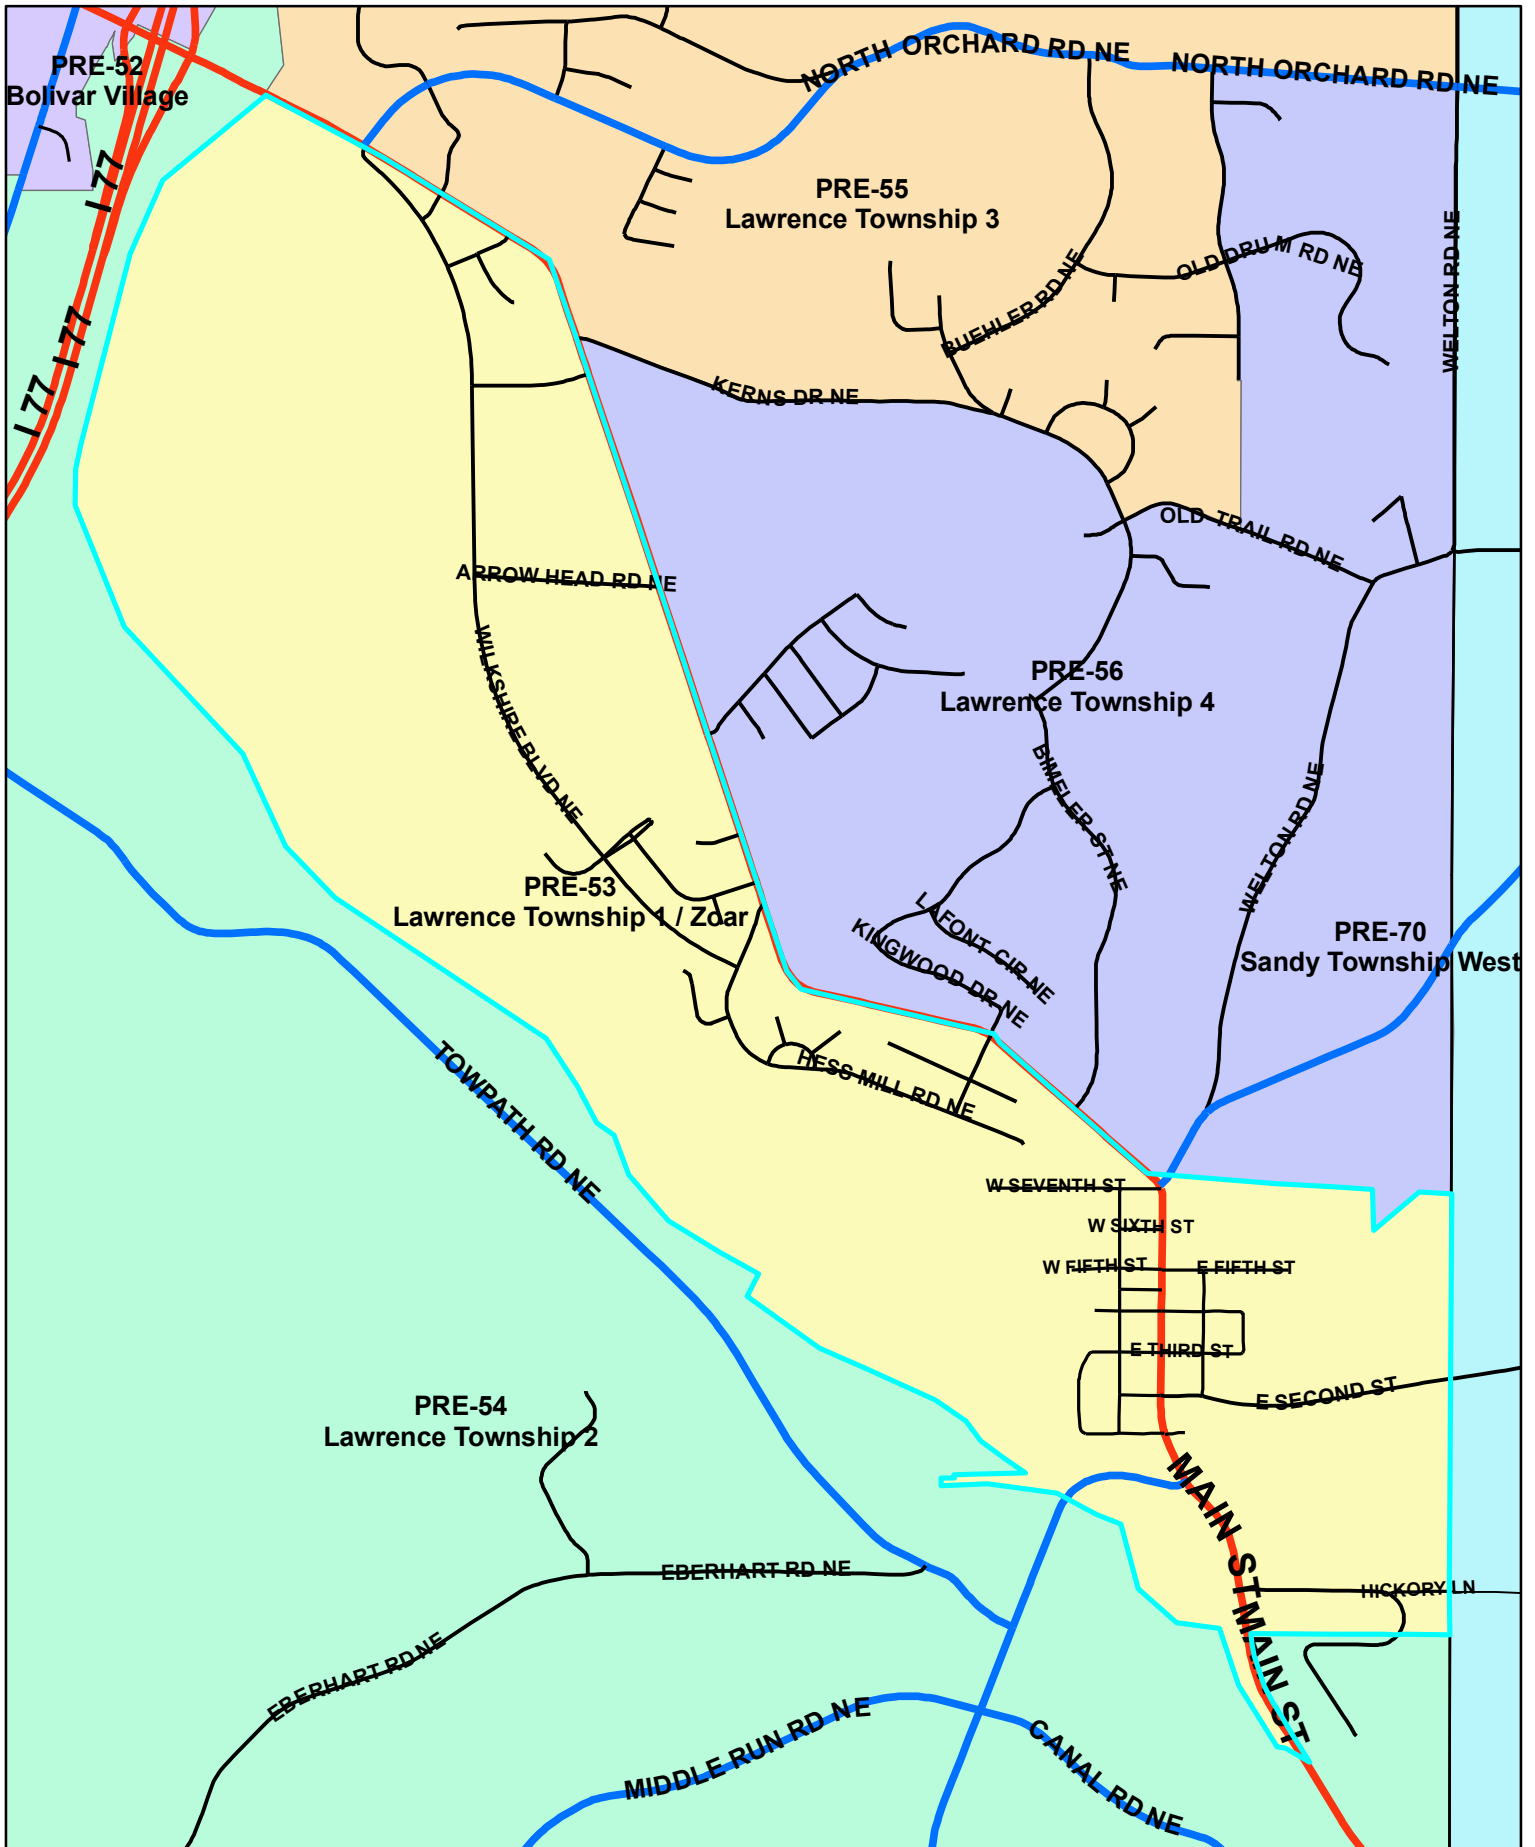

Tuscarawas Count Board of Elections 2010

Pre-53

Legend

STREET_CENTERLINES — <all other values> JURISDIC — C — M — P — S — T