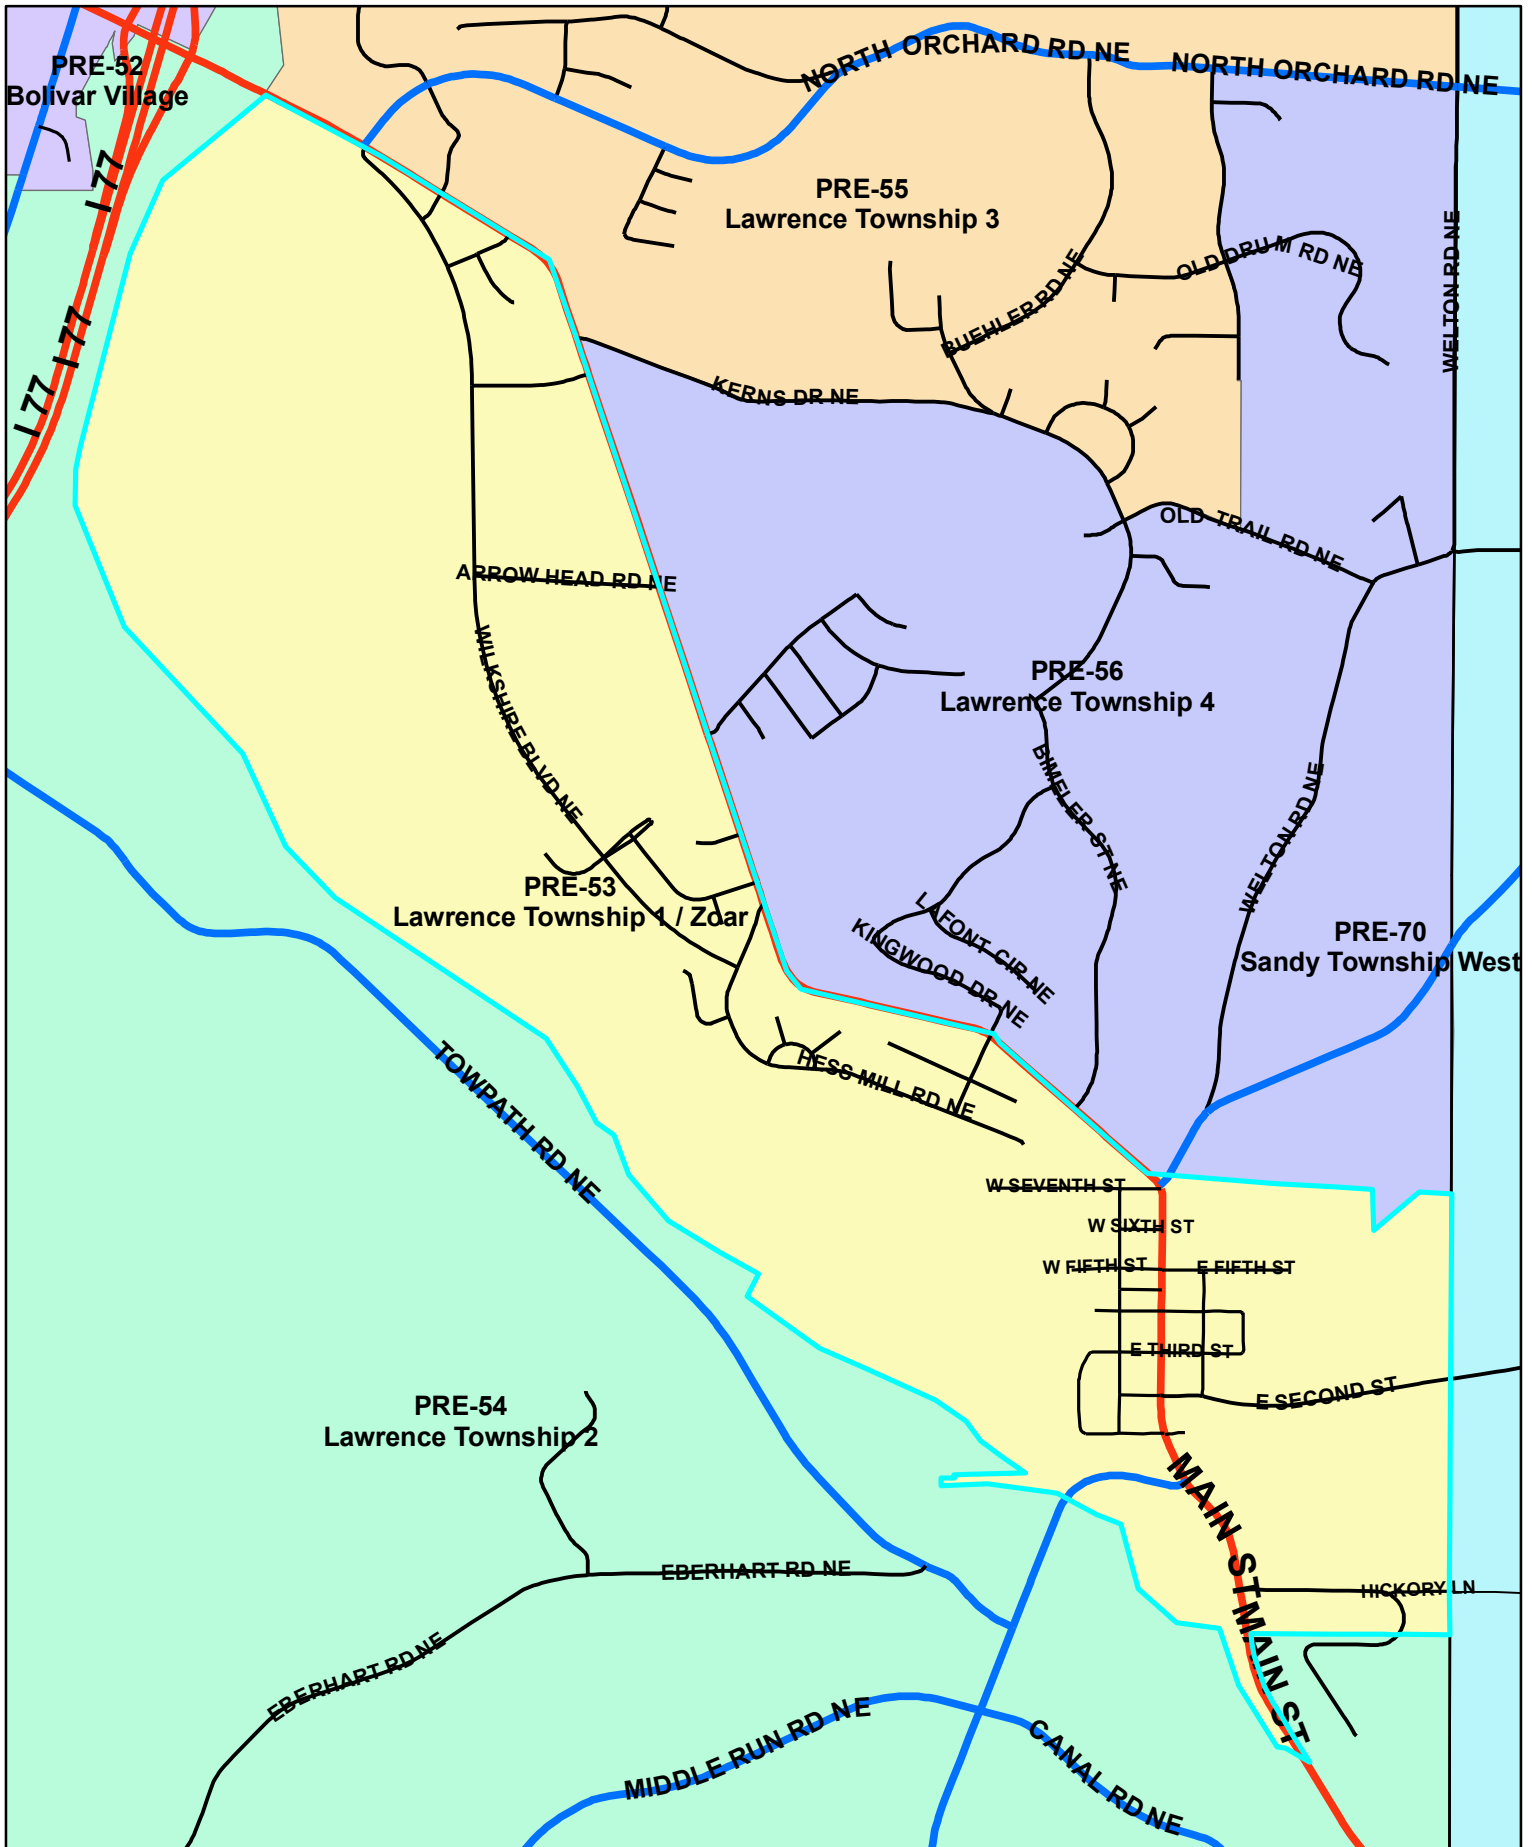

Tuscarawas Count Board of Elections 2010

Pre-53

Legend

STREET_CENTERLINES — <all other values> **JURISDIC** — C — M — P — S — T