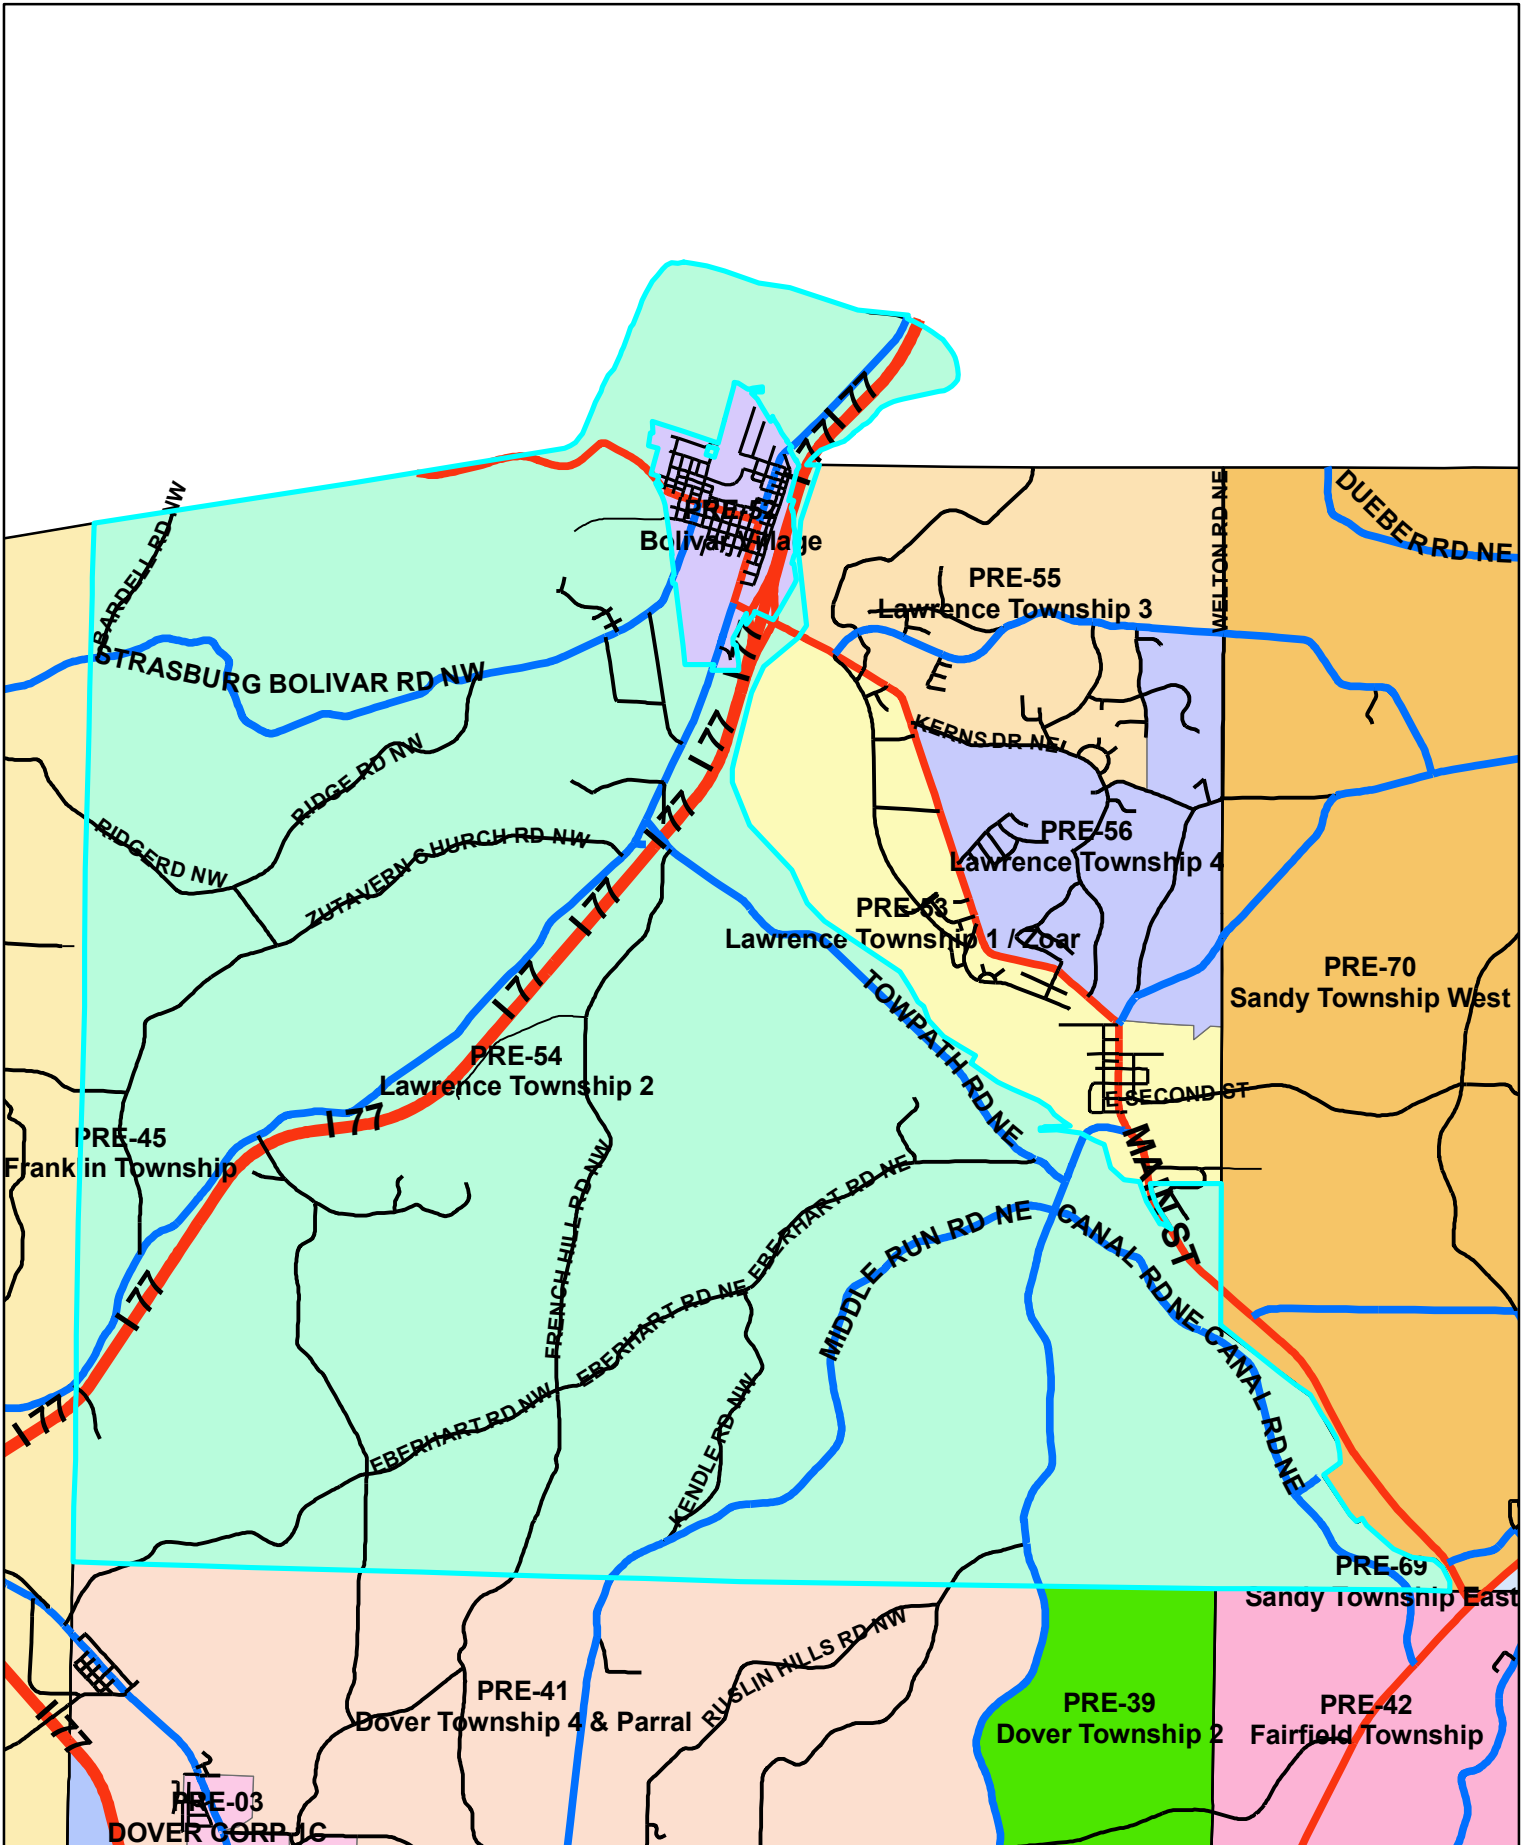

Tuscarawas Count Board of Elections 2010 Pre-54

Legend

STREET_CENTERLINES — <all other values> **JURISDIC** — C — M — P — S — T