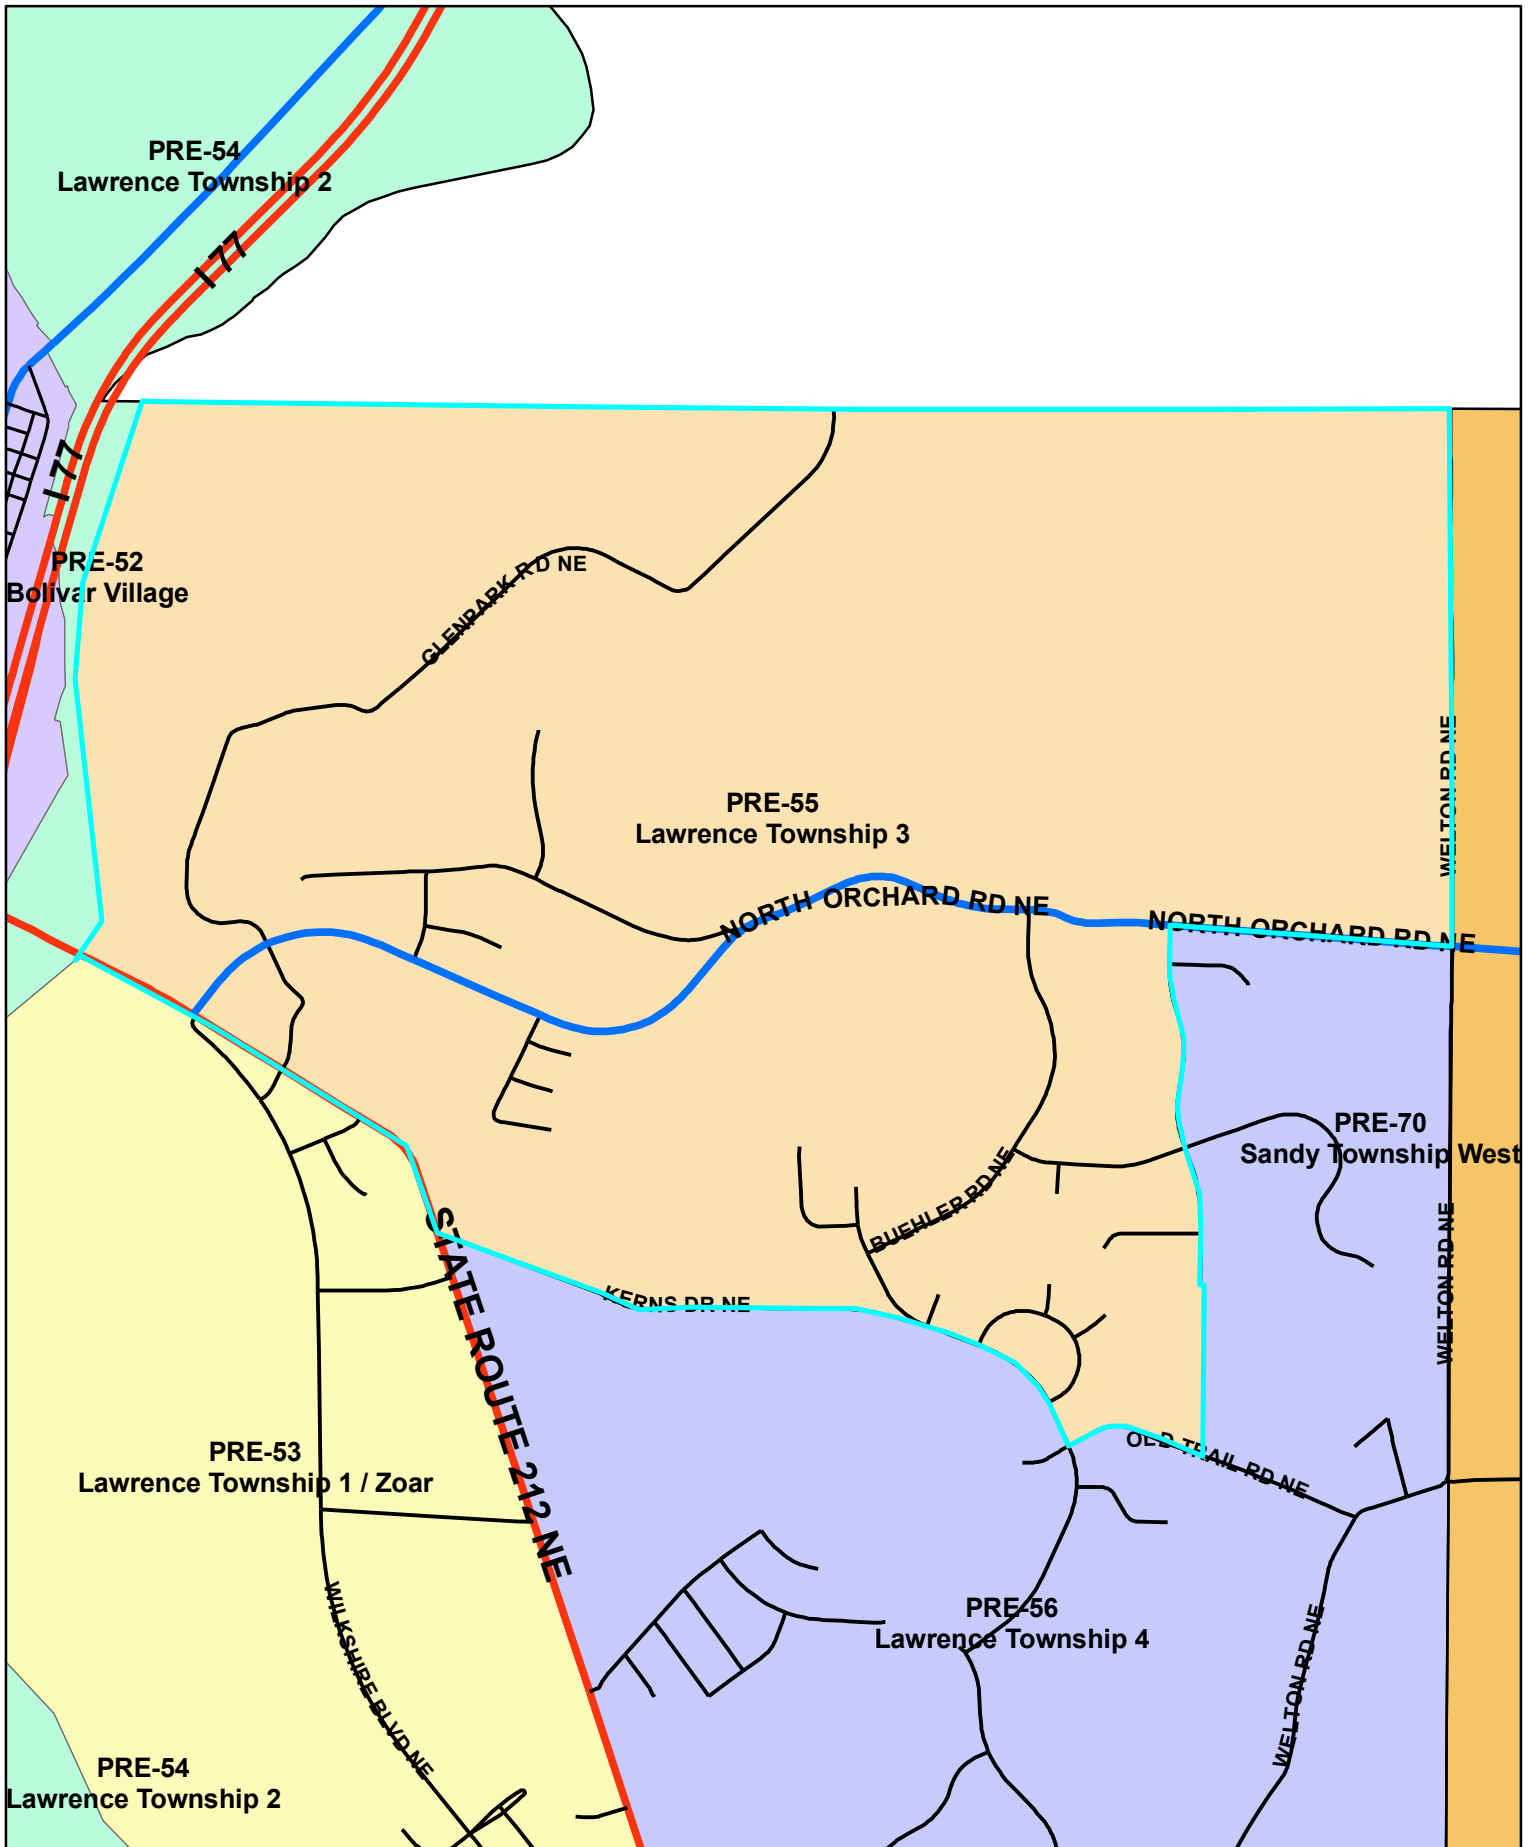

Tuscarawas Count Board of Elections 2010 Pre-55

Legend

STREET_CENTERLINES — <all other values> **JURISDIC** — C — M — P — S — T