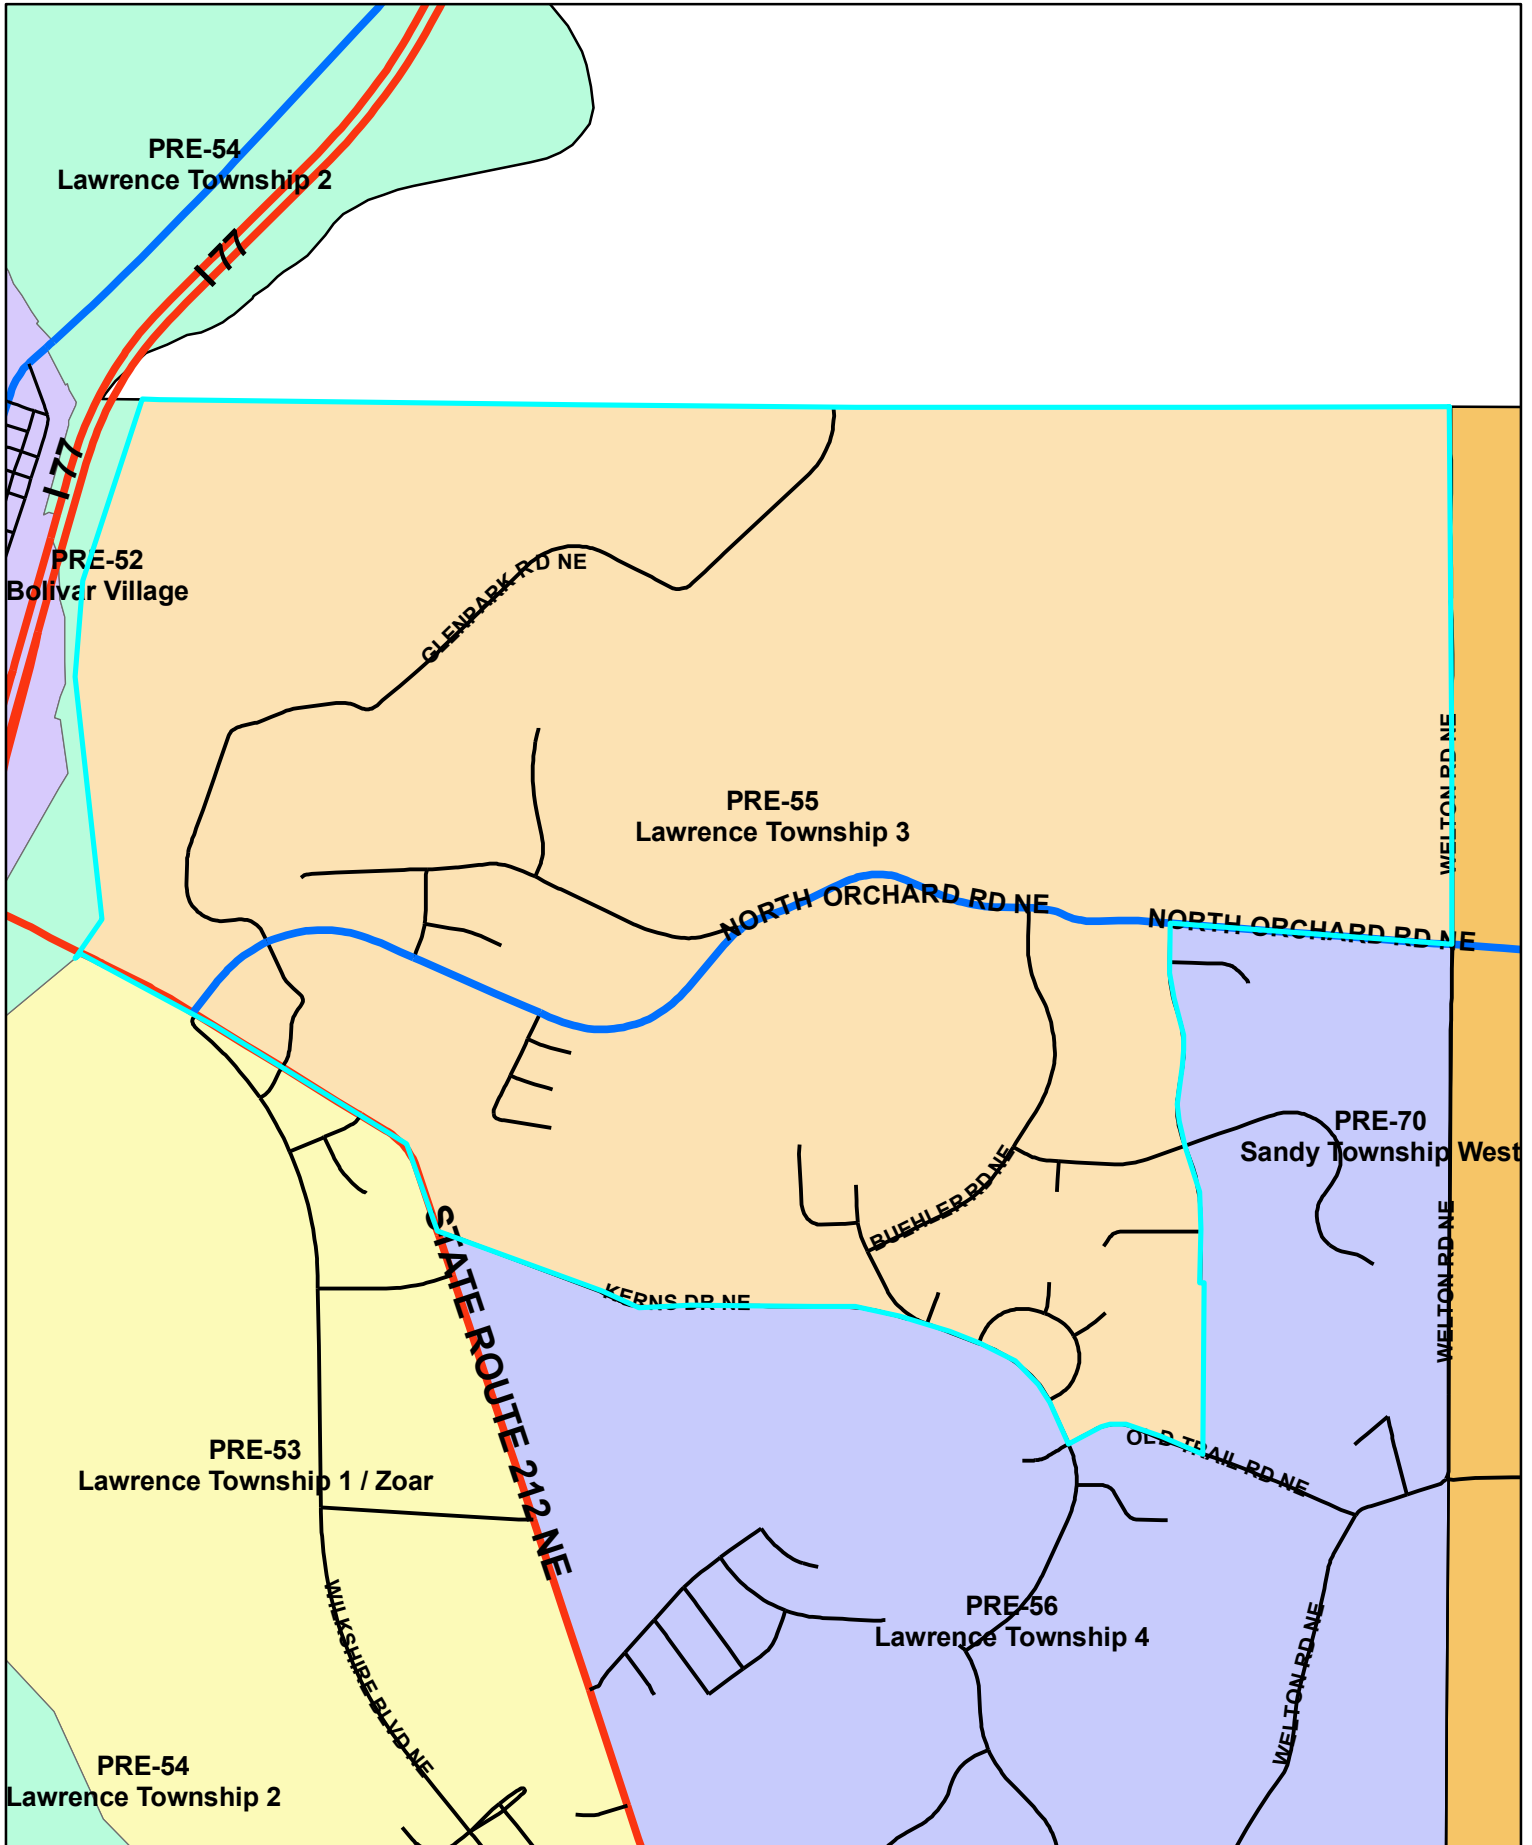

Tuscarawas Count Board of Elections 2010

Pre-55

Legend

STREET_CENTERLINES — <all other values> **JURISDIC** — C — M — P — S — T