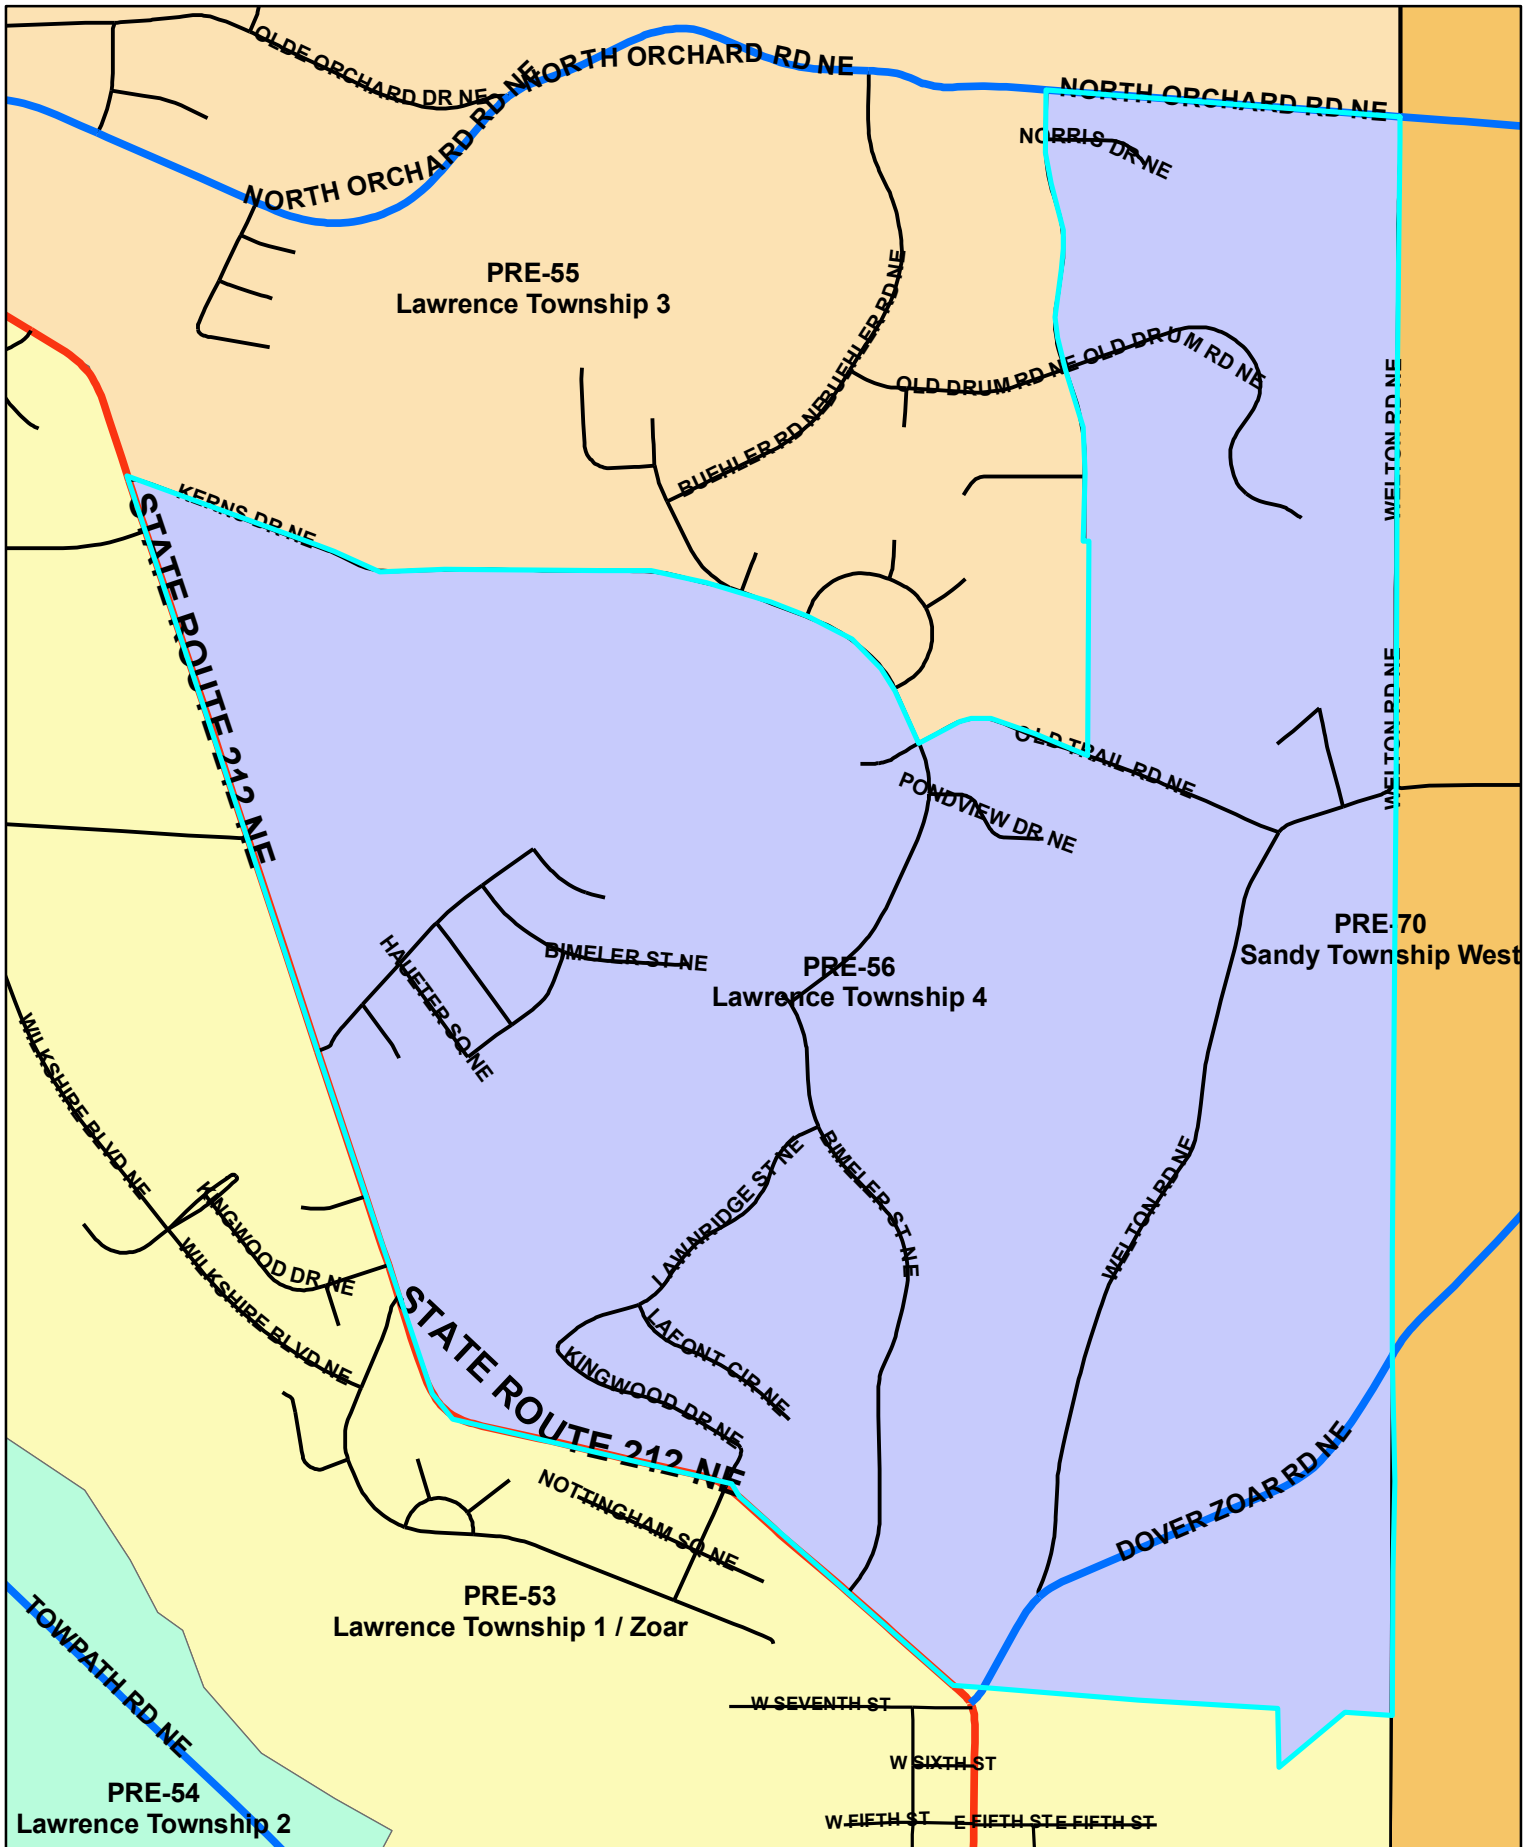

Tuscarawas Count Board of Elections 2010

Pre-56

Legend

STREET_CENTERLINES — <all other values> **JURISDIC** — C — M — P — S — T