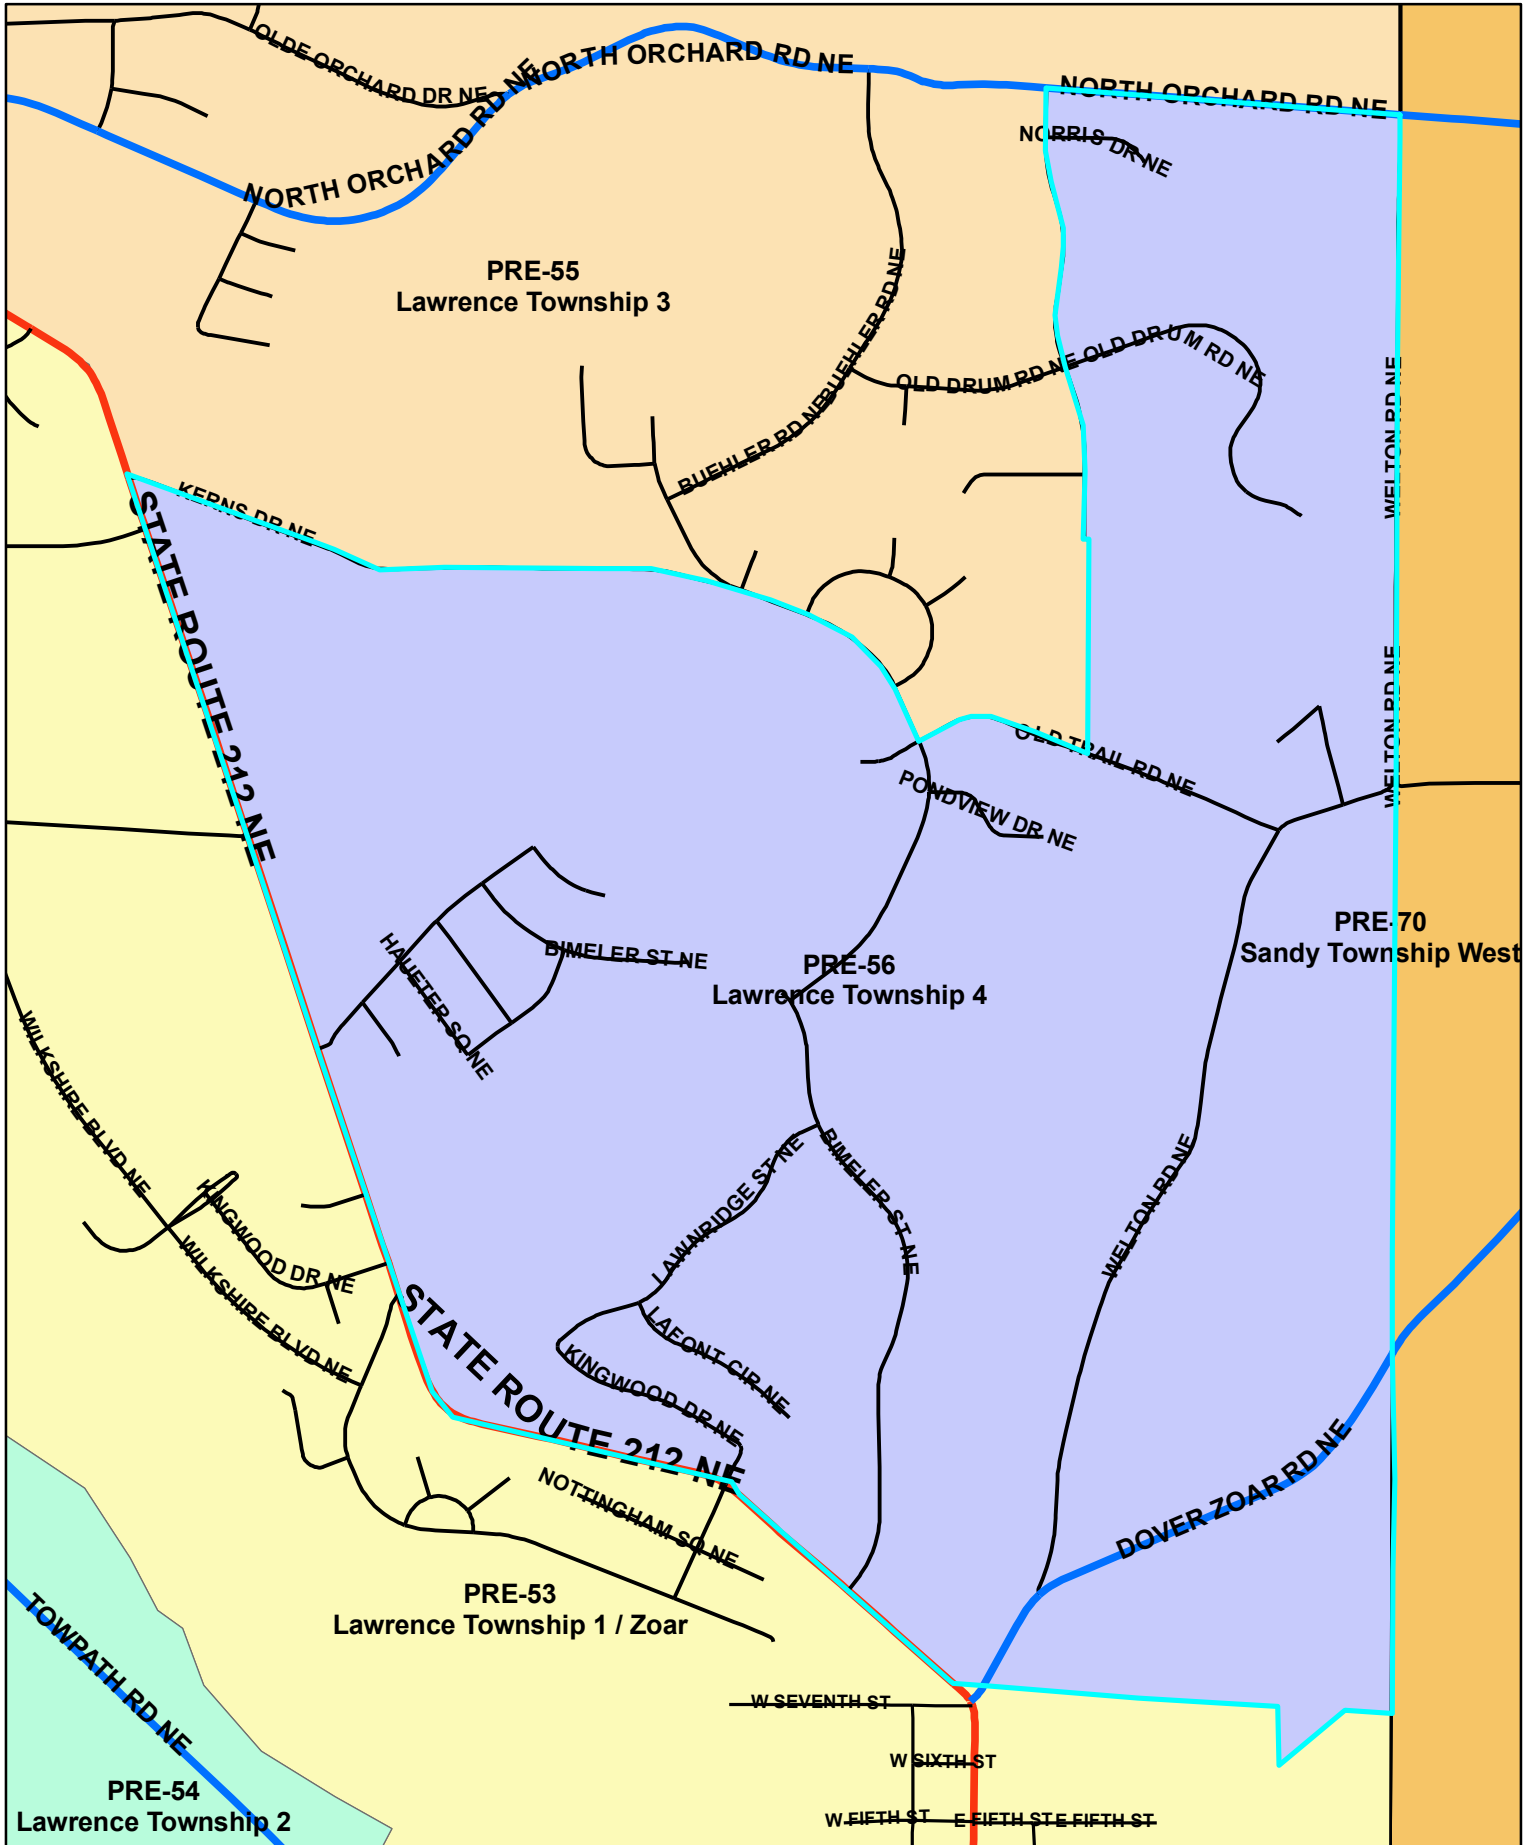

Tuscarawas Count Board of Elections 2010

Pre-56

Legend

STREET_CENTERLINES — <all other values> **JURISDIC** — C — M — P — S — T