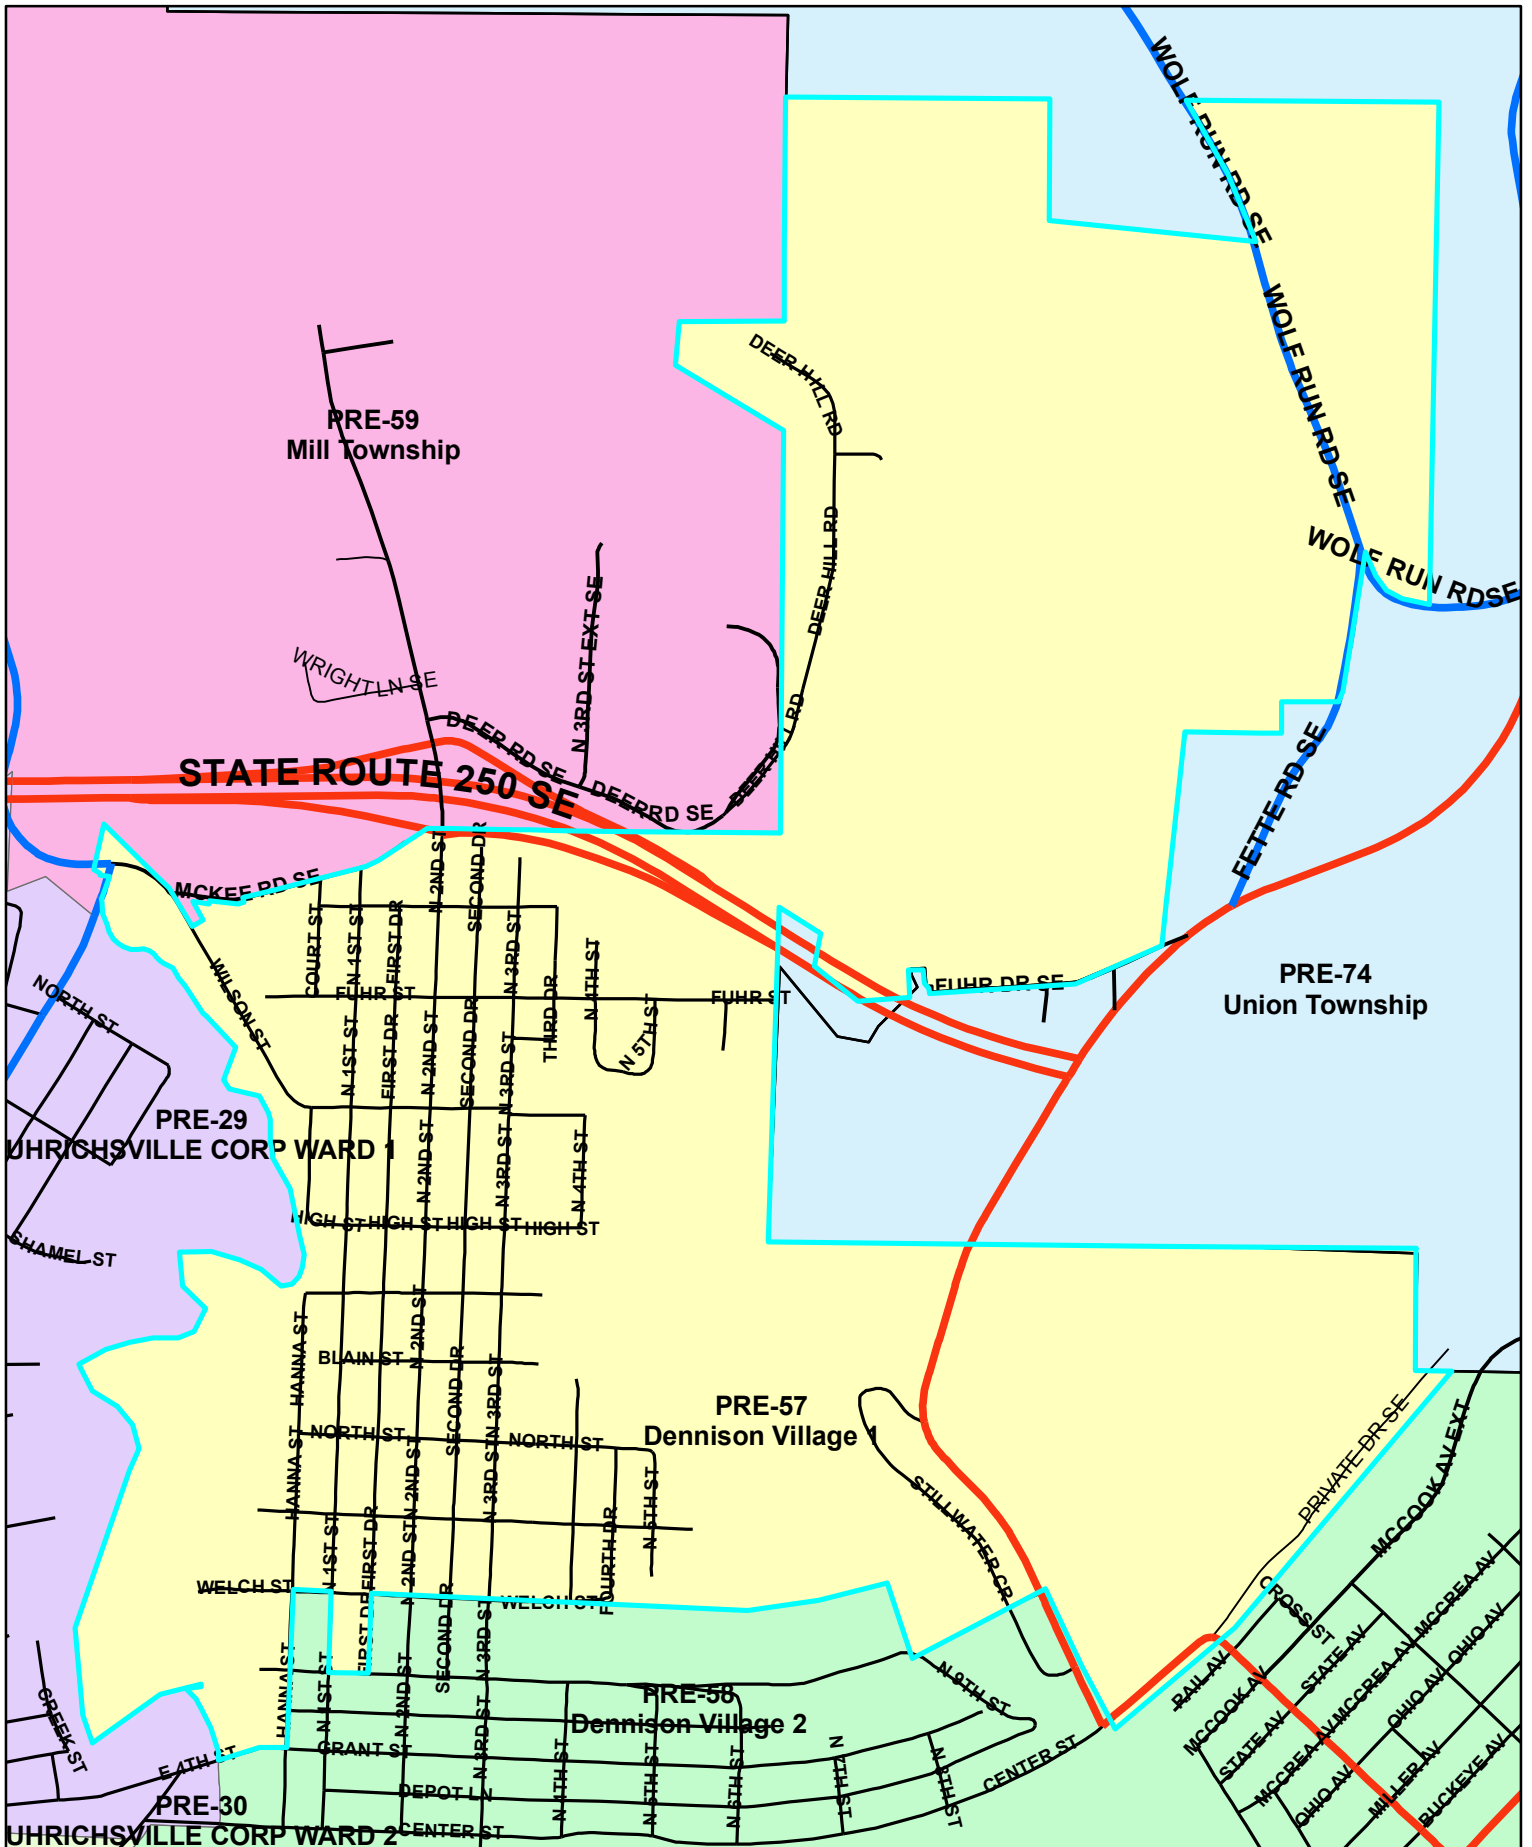

Tuscarawas Count Board of Elections 2010

Pre-57

Legend

STREET_CENTERLINES — <all other values> JURISDIC — C — M — P — S — T