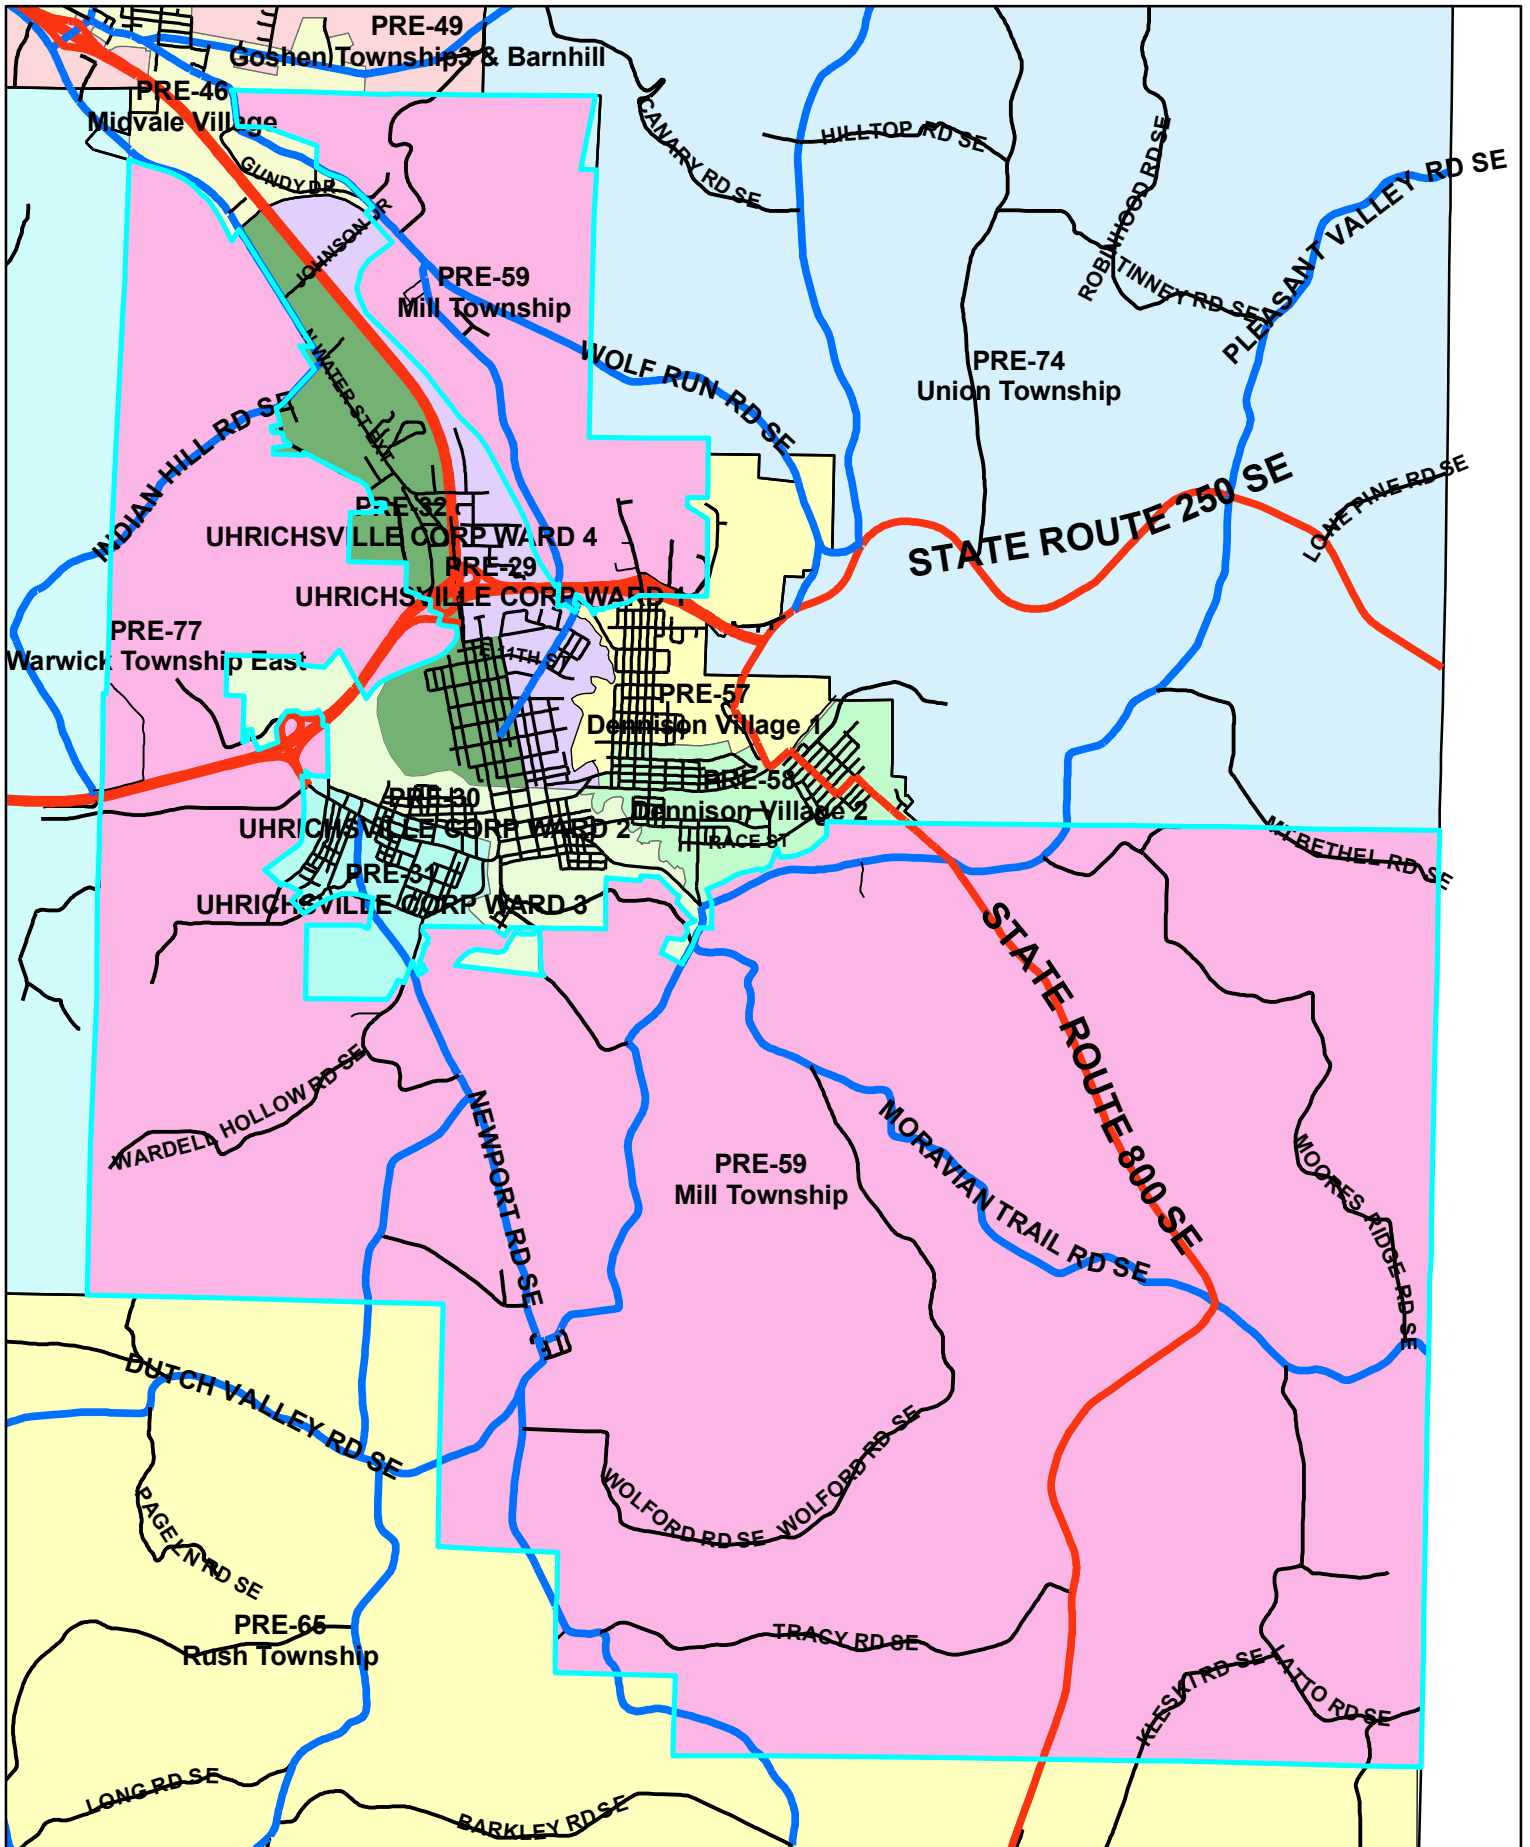

# Tuscarawas Count Board of Elections 2010

## Pre-59

### Legend

STREET\_CENTERLINES — <all other values> JURISDIC — C — M — P — S — T