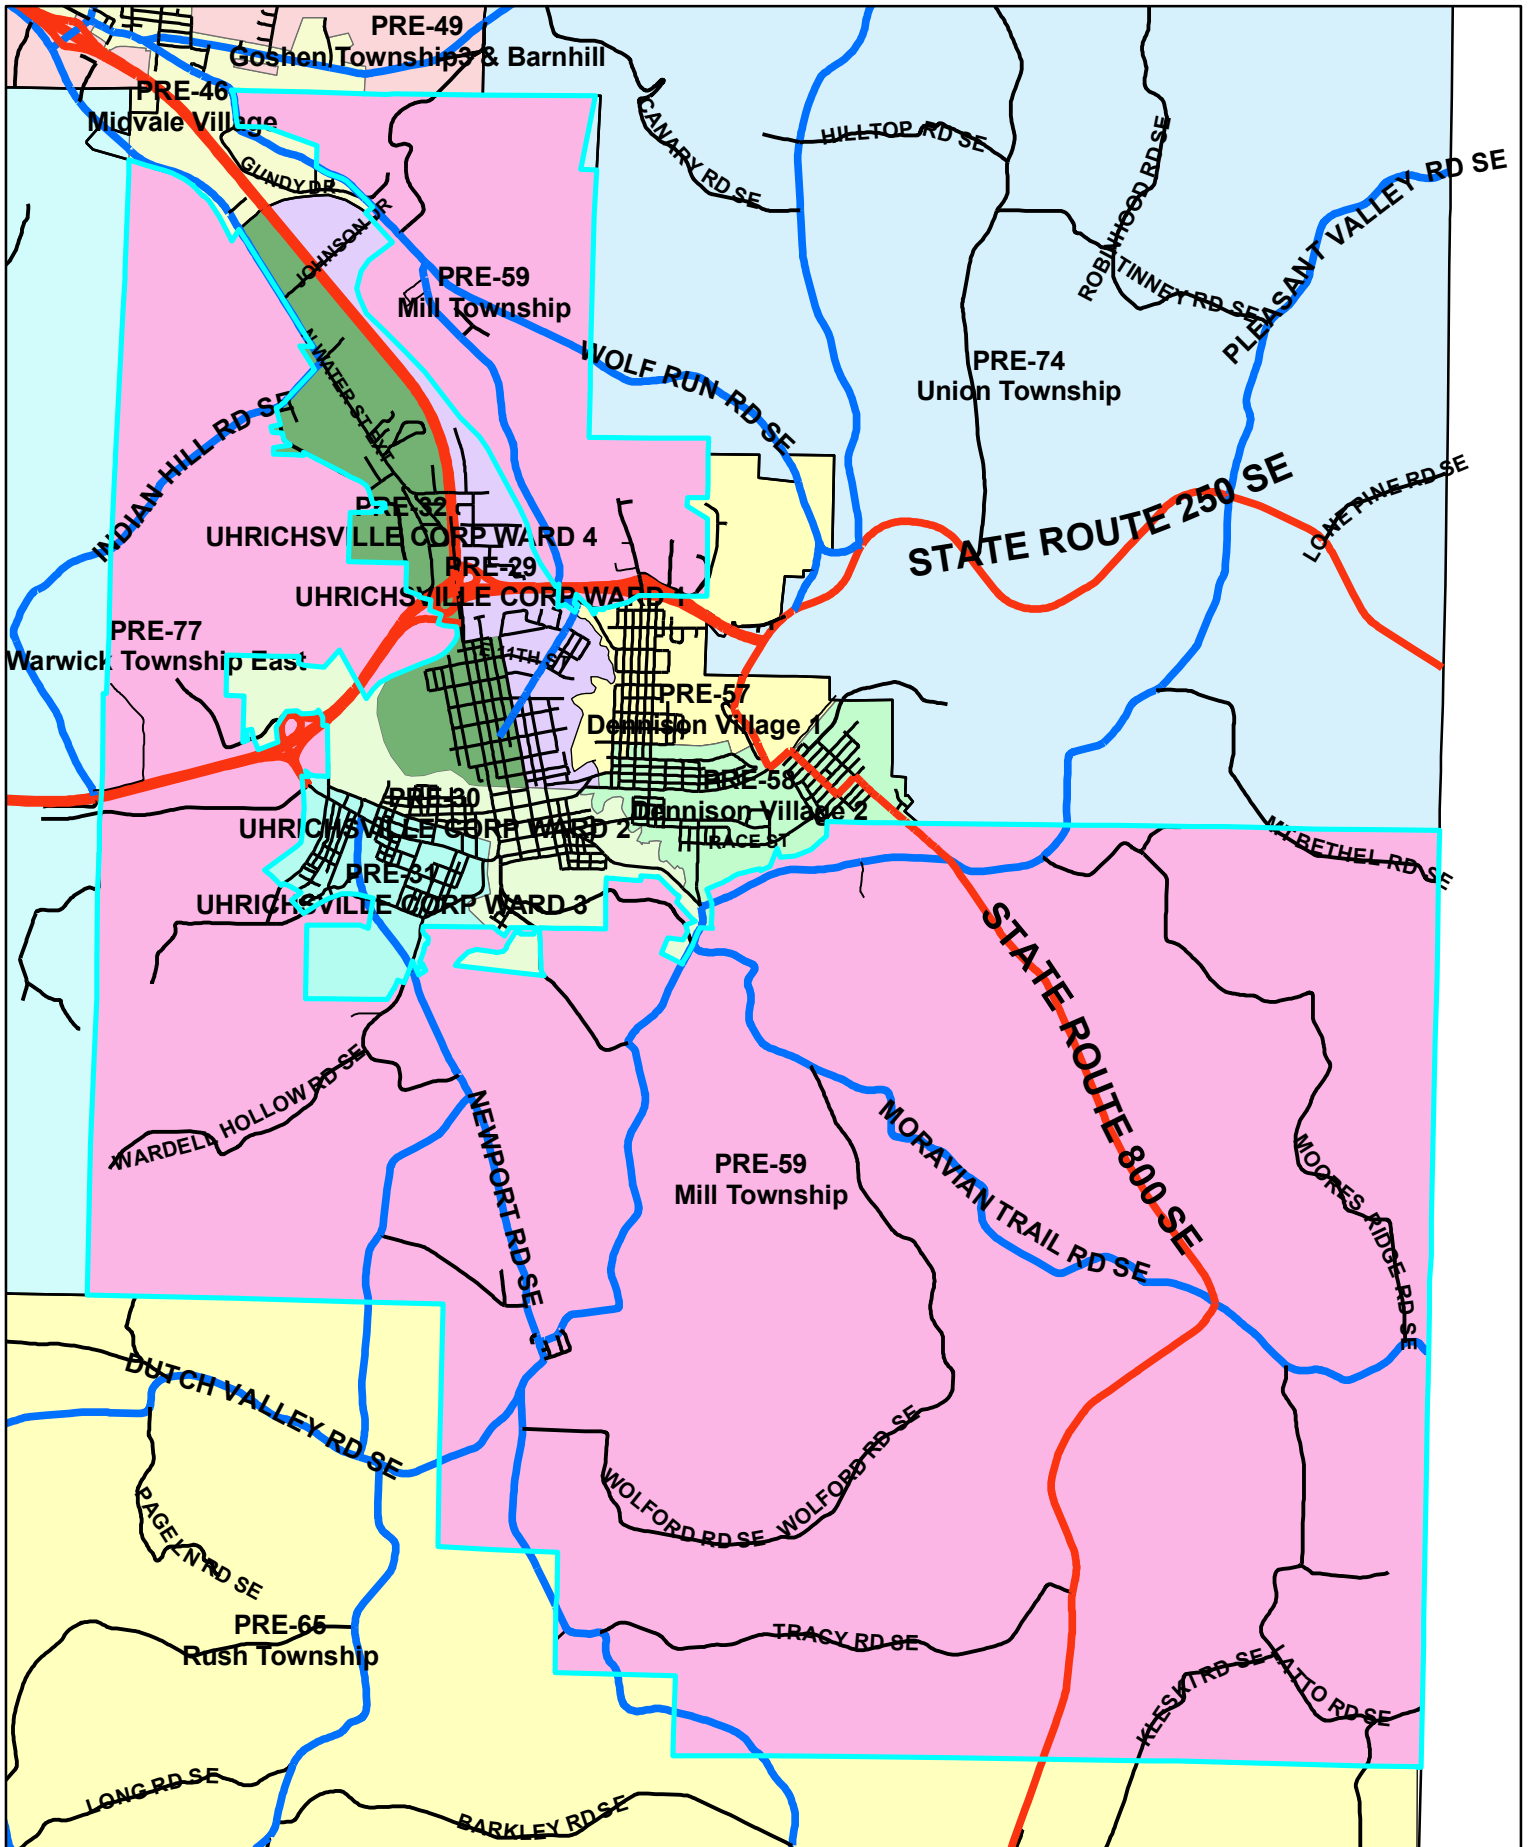

Tuscarawas Count Board of Elections 2010

Pre-59

Legend

STREET_CENTERLINES — <all other values> JURISDIC — C — M — P — S — T