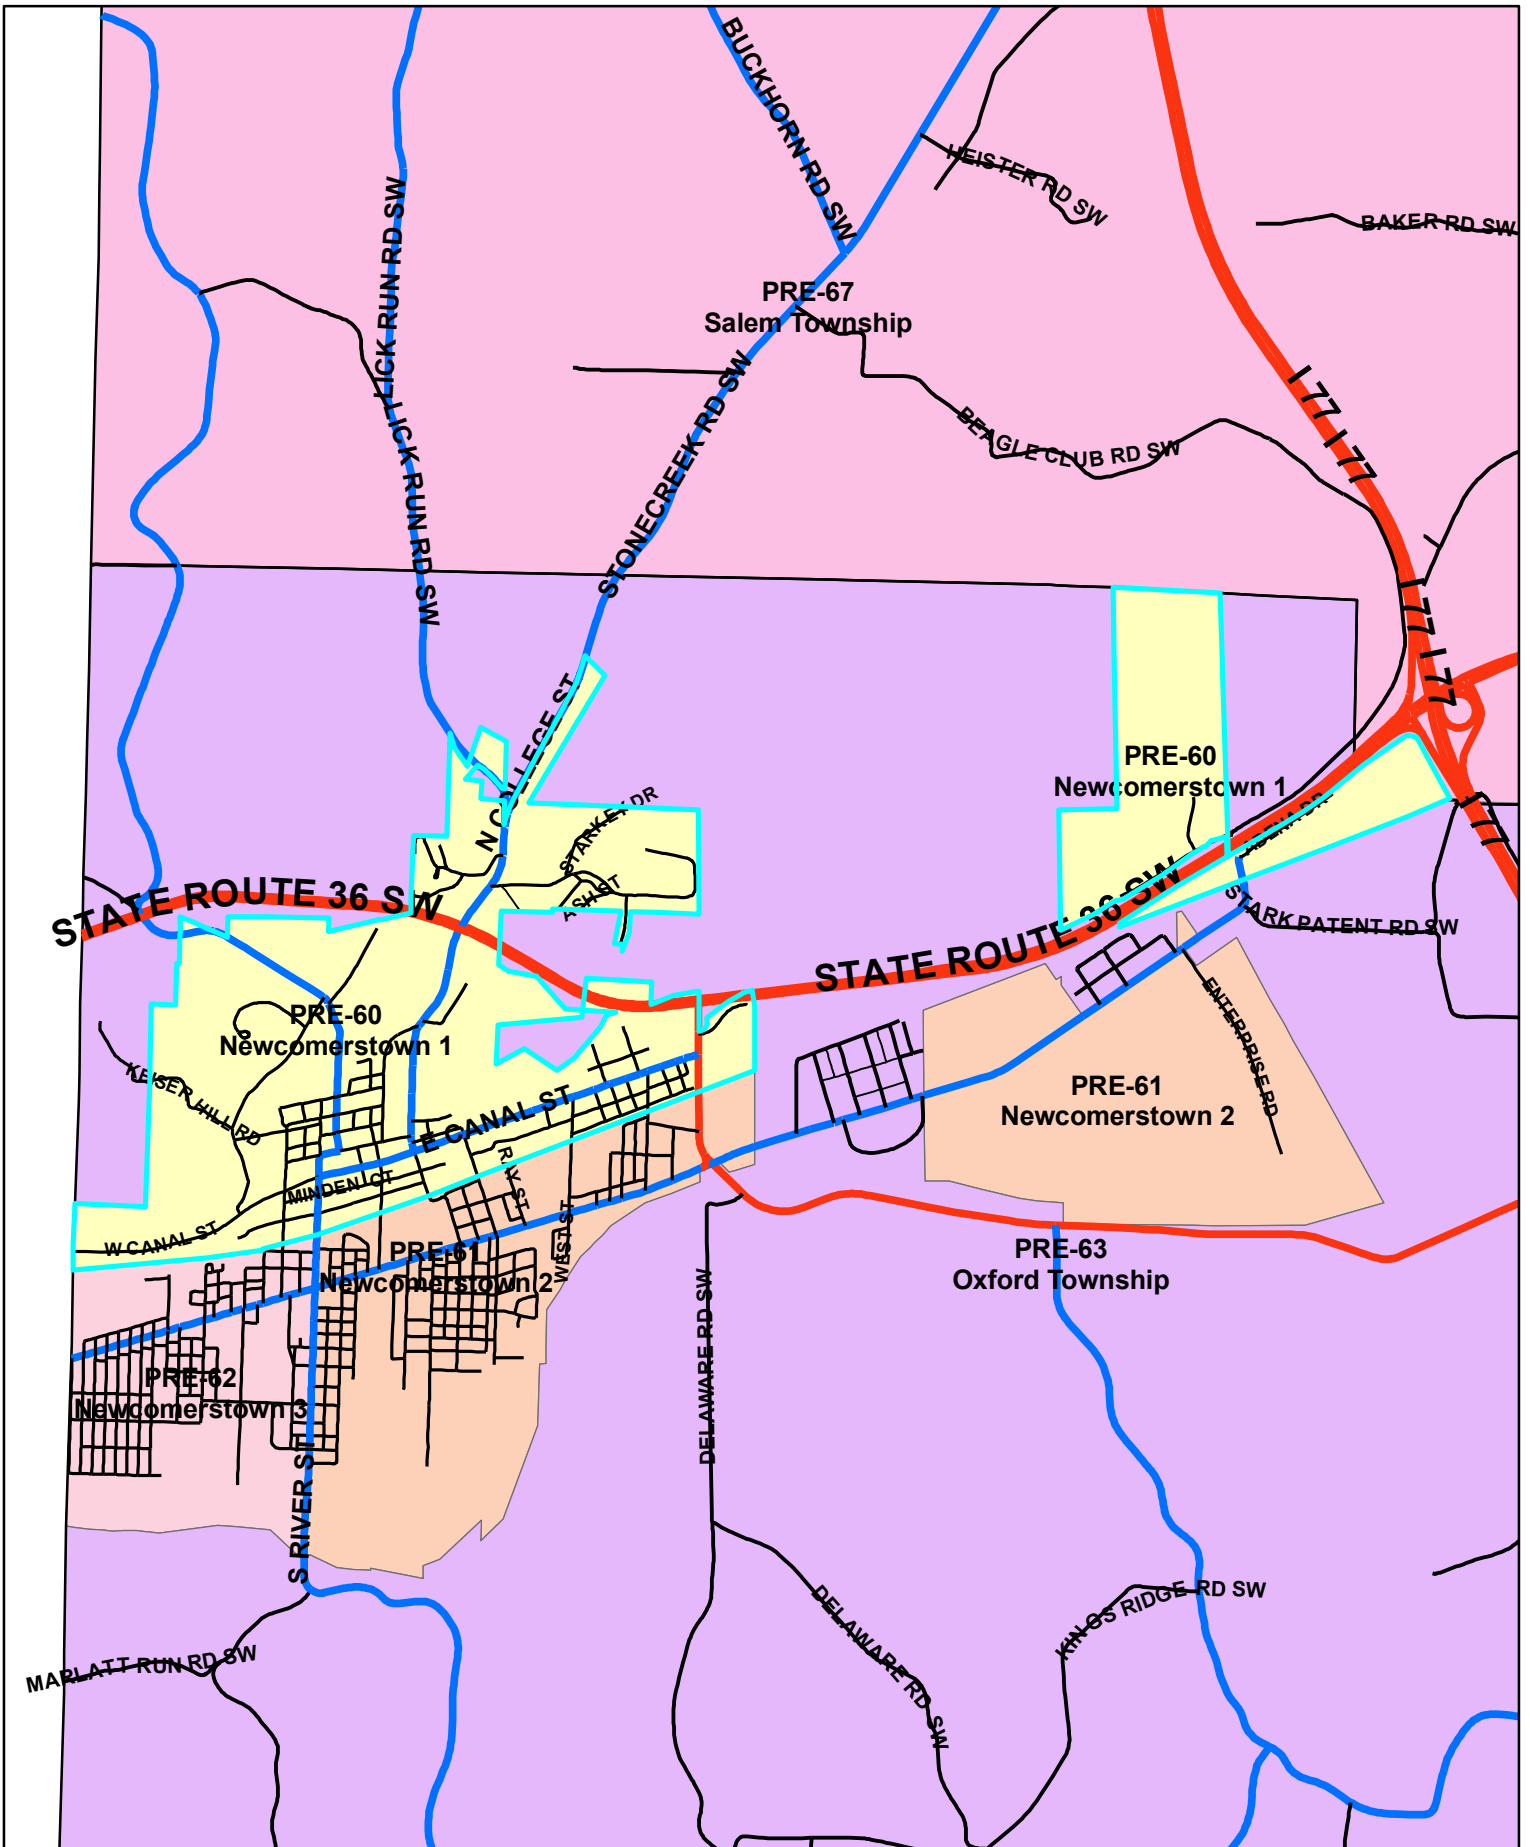

Tuscarawas Count Board of Elections 2010

Pre-60

Legend

STREET_CENTERLINES — <all other values> JURISDIC — C — M — P — S — T