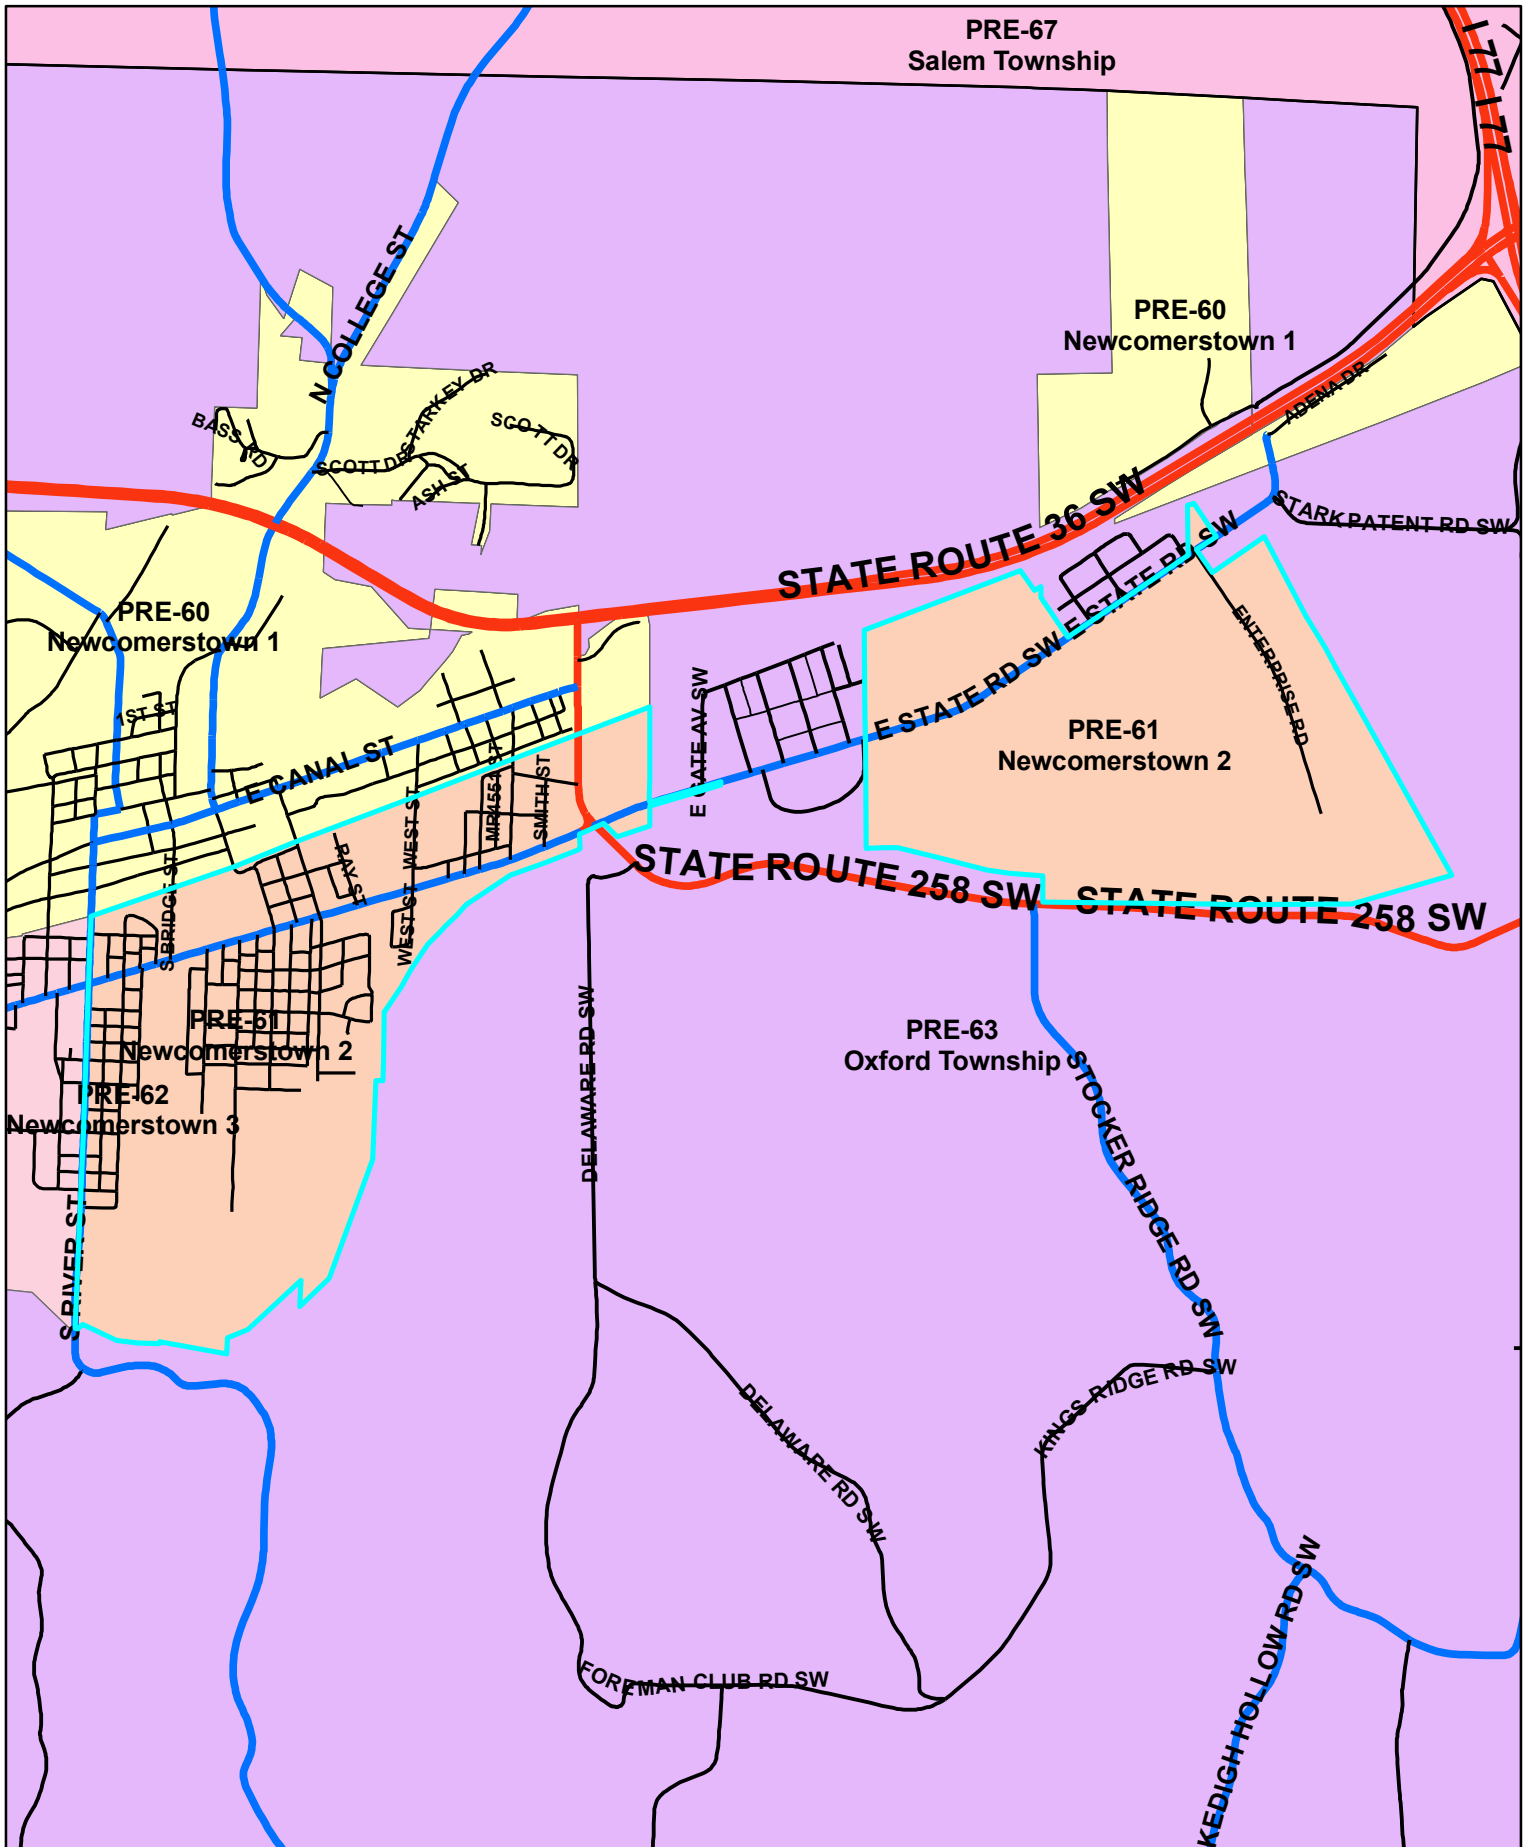

# Tuscarawas Count Board of Elections 2010 Pre-61

**Legend**

**STREET\_CENTERLINES** — <all other values> **JURISDIC** — C — M — P — S — T