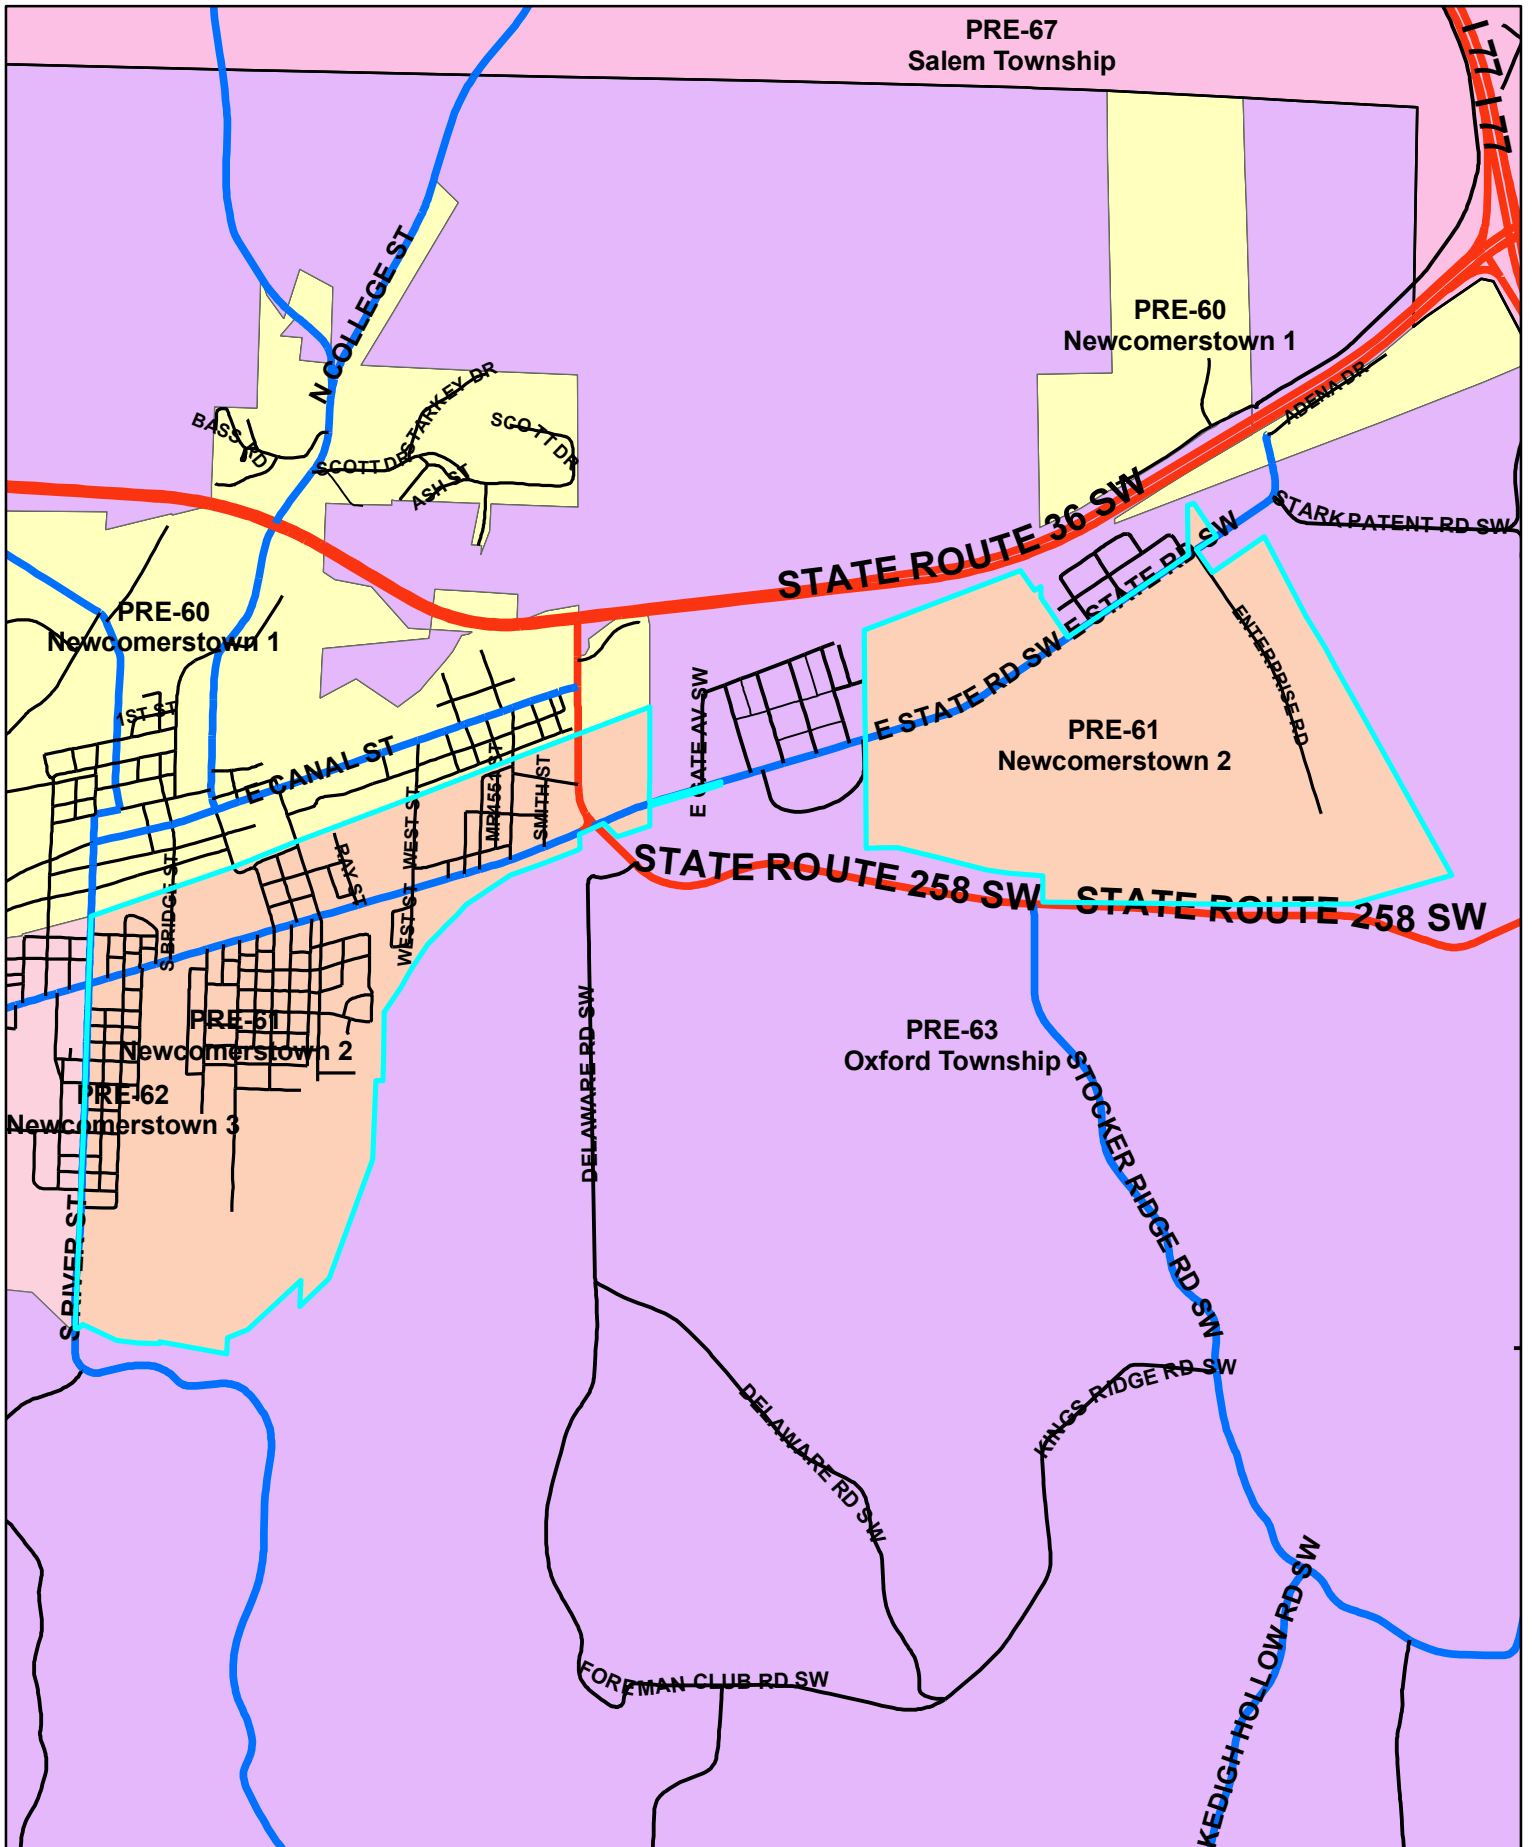

Tuscarawas Count Board of Elections 2010 Pre-61

Legend

STREET_CENTERLINES — <all other values> **JURISDIC** — C — M — P — S — T