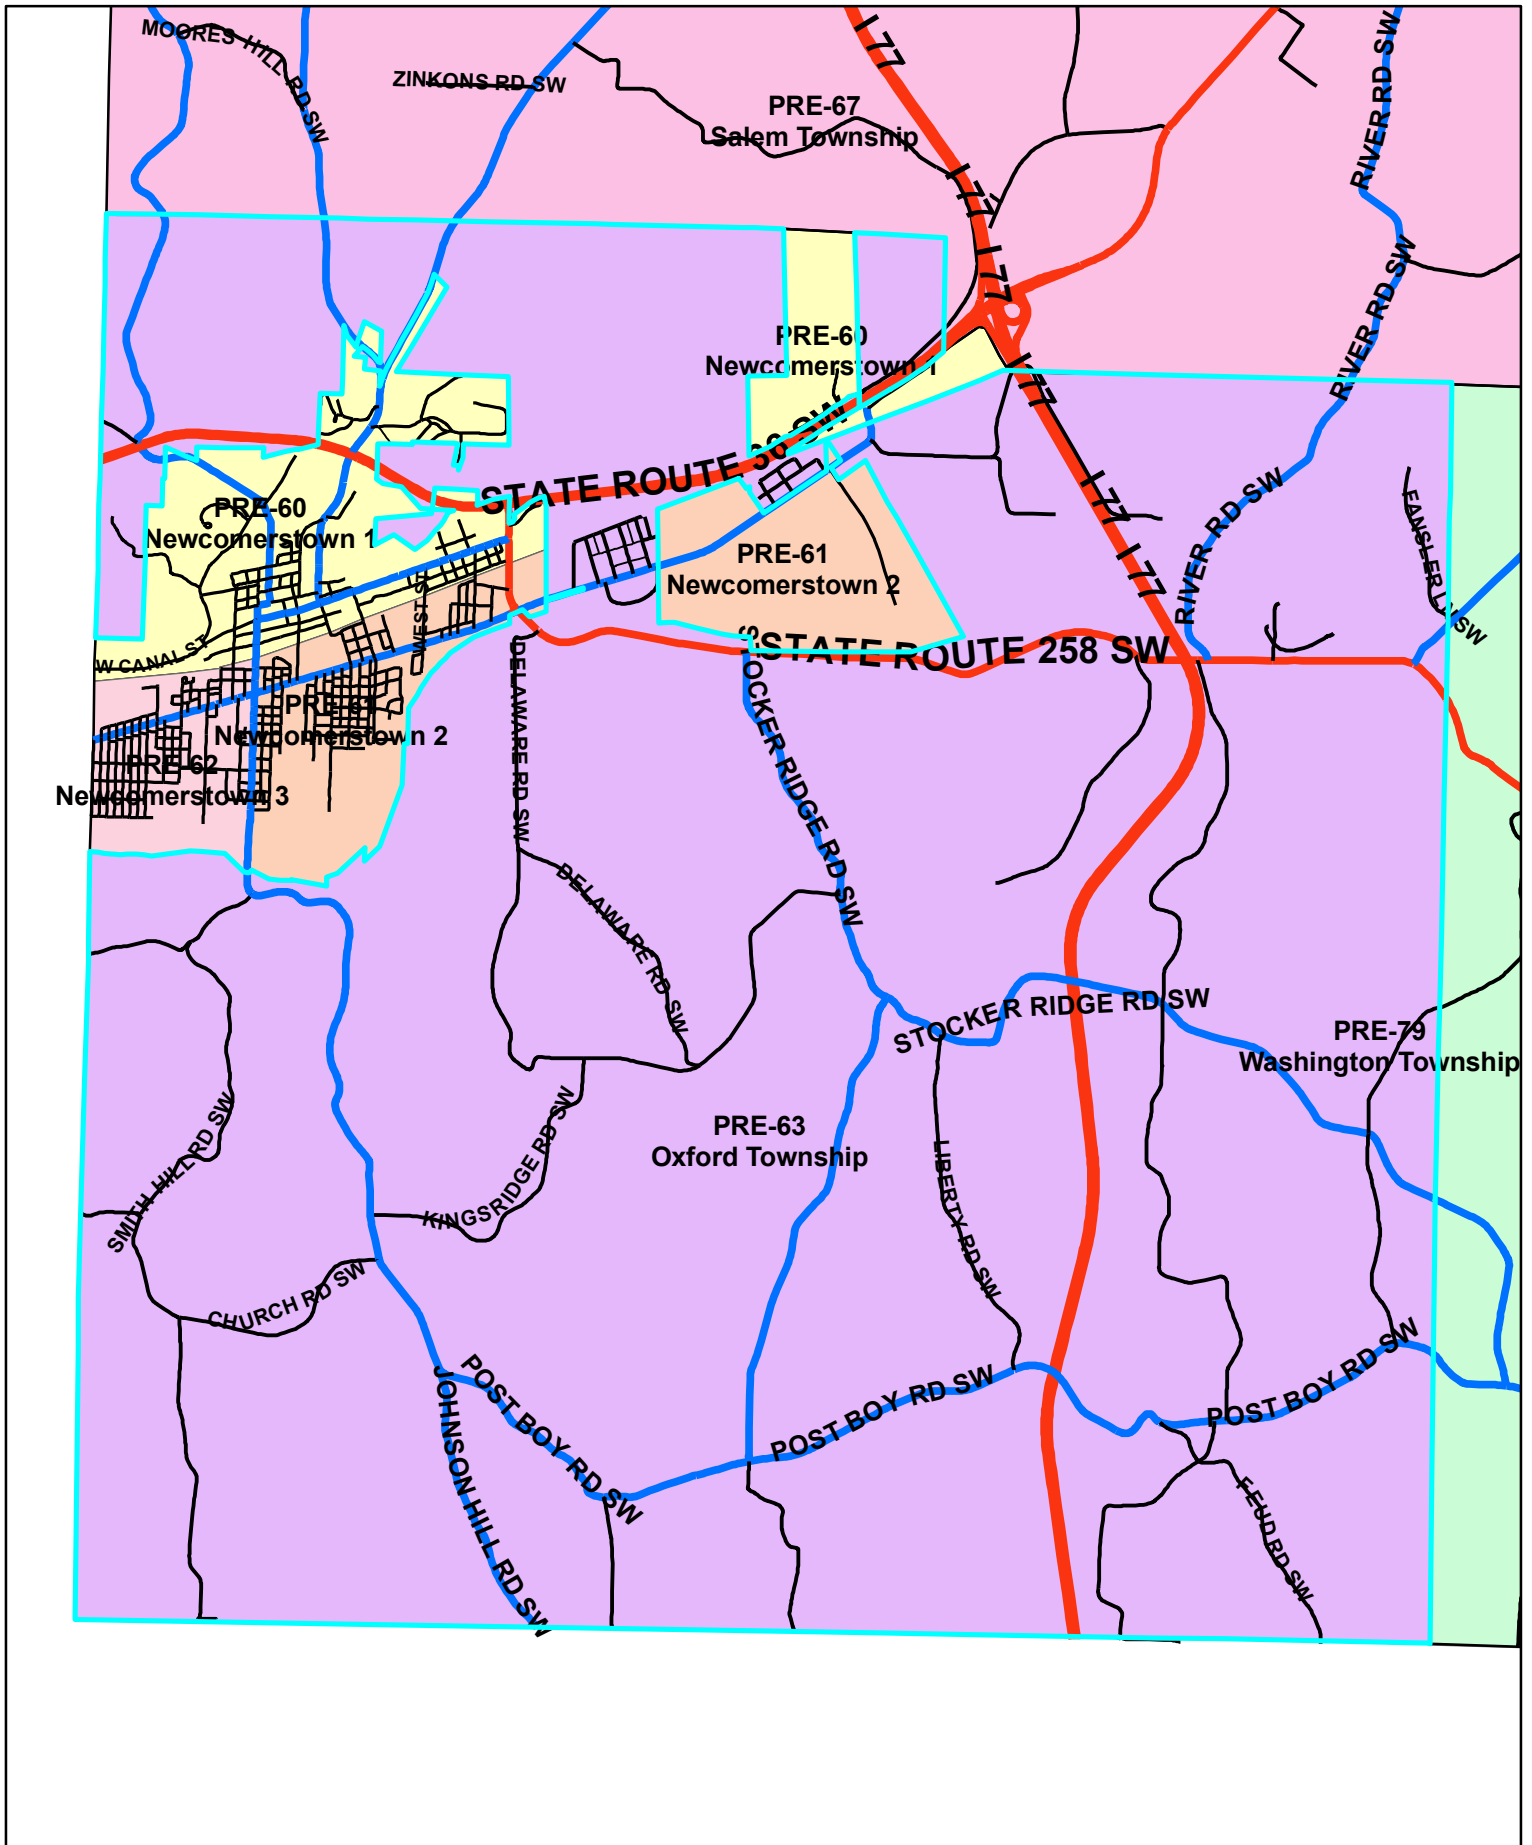

Tuscarawas Count Board of Elections 2010

Pre-63

Legend

STREET_CENTERLINES — <all other values> **JURISDIC** — C — M — P — S — T